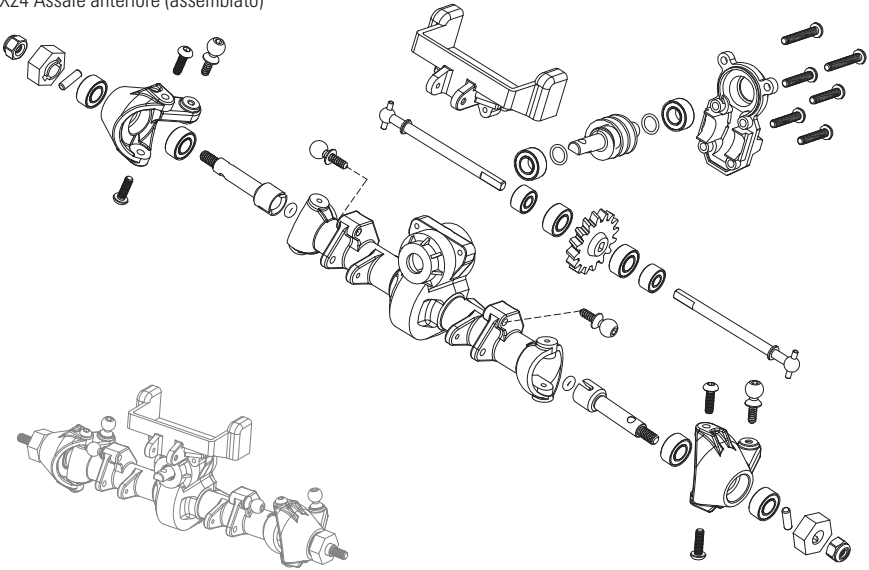

## AXI31608

SCX24 Transmission (assembled)  
SCX24 Getriebe (montiert)  
Transmission SCX24 (assemblée)  
SCX24 Trasmissione (assemblata)

**AXI31609**

SCX24 Front Axle (assembled)

SCX24 Vorderachse (montiert)

Essieu avant SCX24 (assemblé)

SCX24 Assale anteriore (assemblato)

**AXI31610**

SCX24 Rear Axle (assembled)

SCX24 Hinterachse (montiert)

Essieu arrière SCX24 (assemblé)

SCX24 Assale posteriore (assemblato)

**AXI204000**