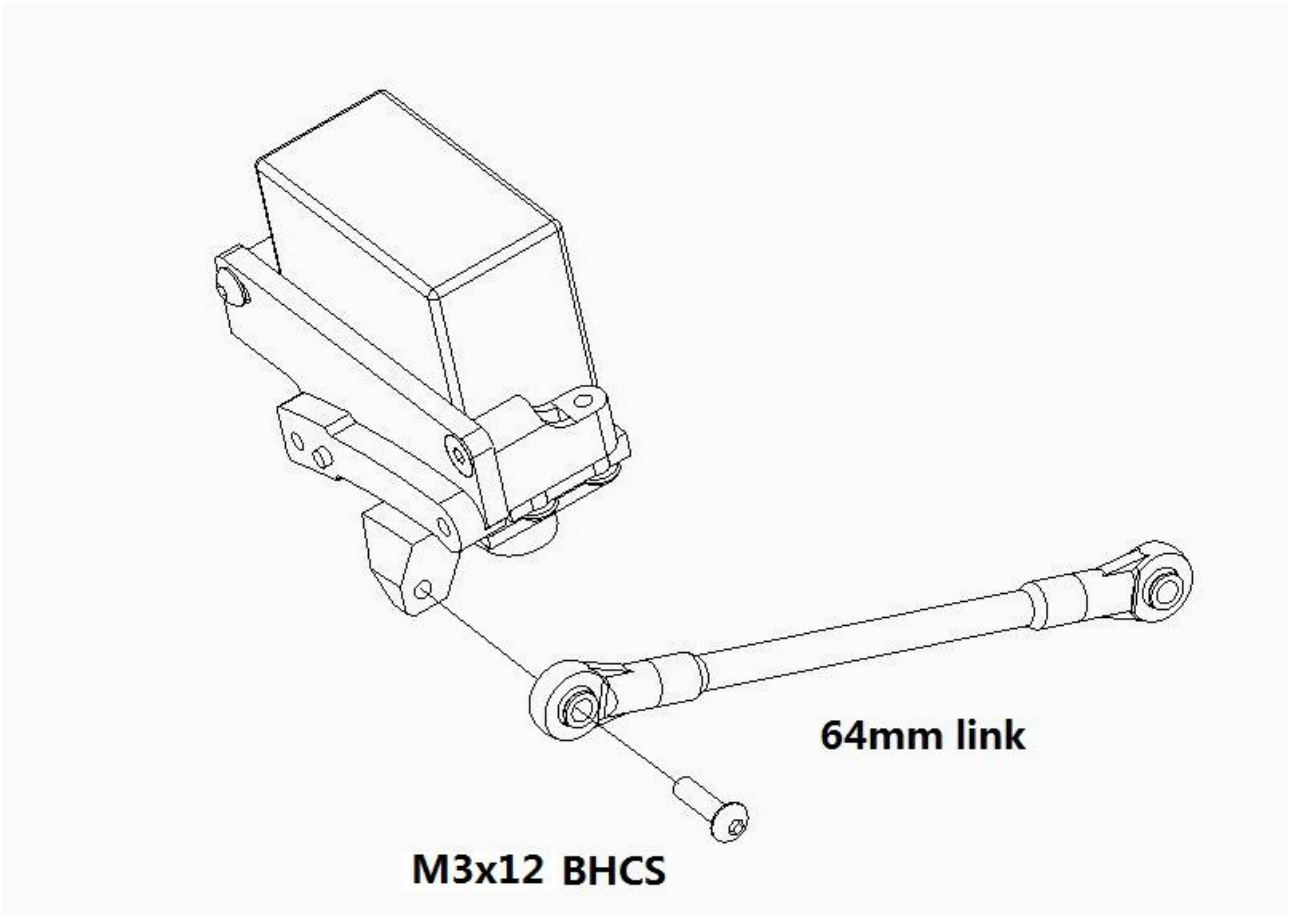

Chassis Mounted Servo Kit for SCX10

Assembly Instructions

Note:

Some of the hardware and parts shown are from the SCX10 chassis and are not supplied in the kit.

1

2

3

4

5

6

7

8

9

10

11

12