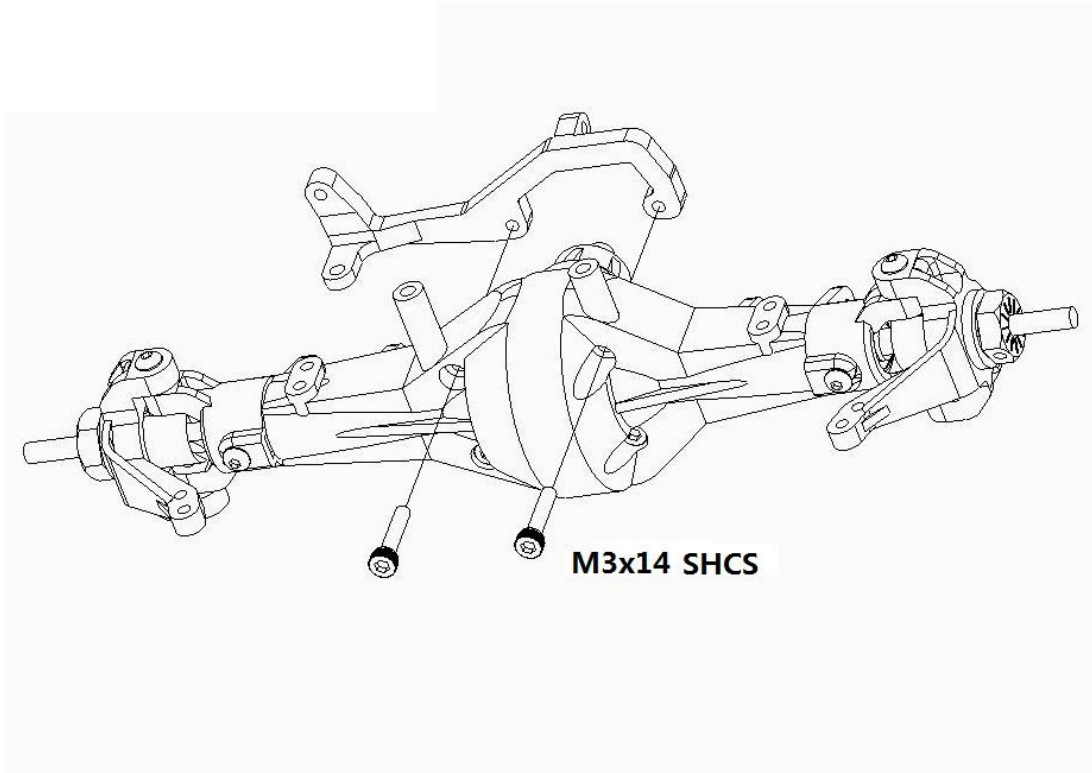

Chassis Mounted Servo Kit for SCX10

Assembly Instructions

Note:

Some of the hardware and parts shown are from the SCX10 chassis and are not supplied in the kit.

1

2

3

4

5

6

7

8

9

10

11

12