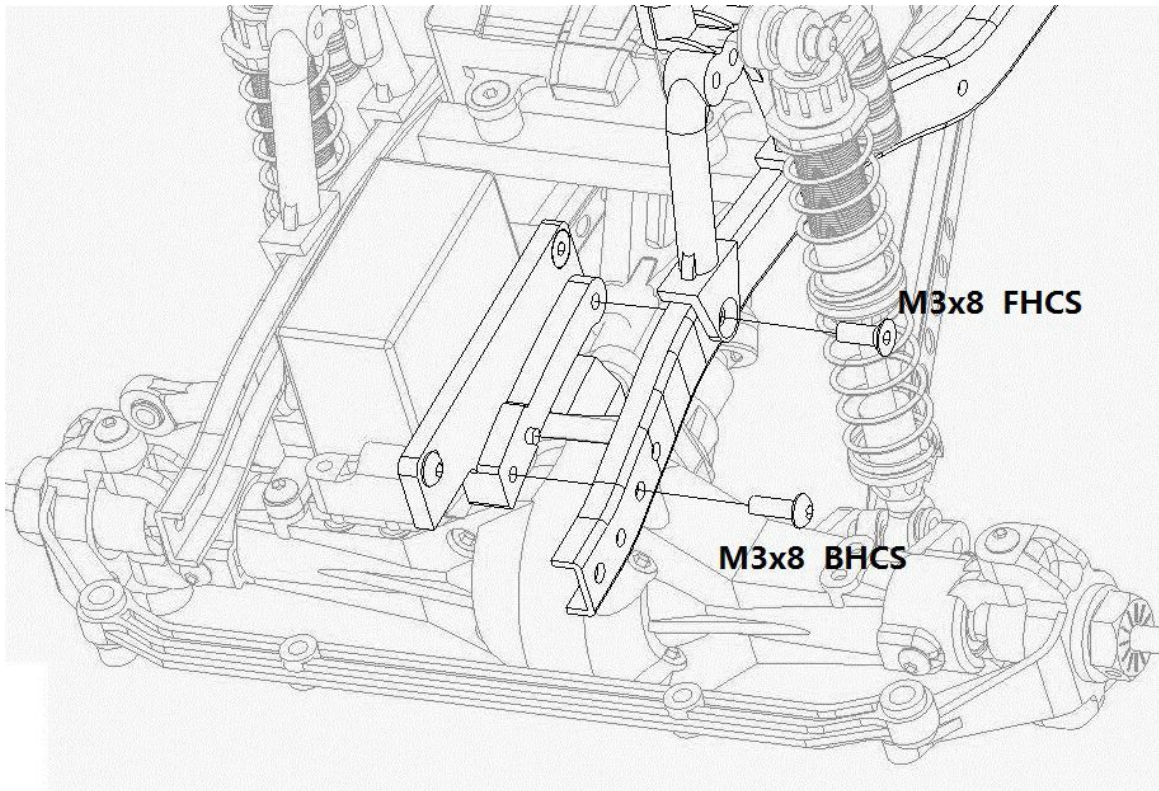

Chassis Mounted Servo Kit for SCX10

Assembly Instructions

Note:

Some of the hardware and parts shown are from the SCX10 chassis and are not supplied in the kit.

1

2

3

4

5

6

7

8

9

10

11

12