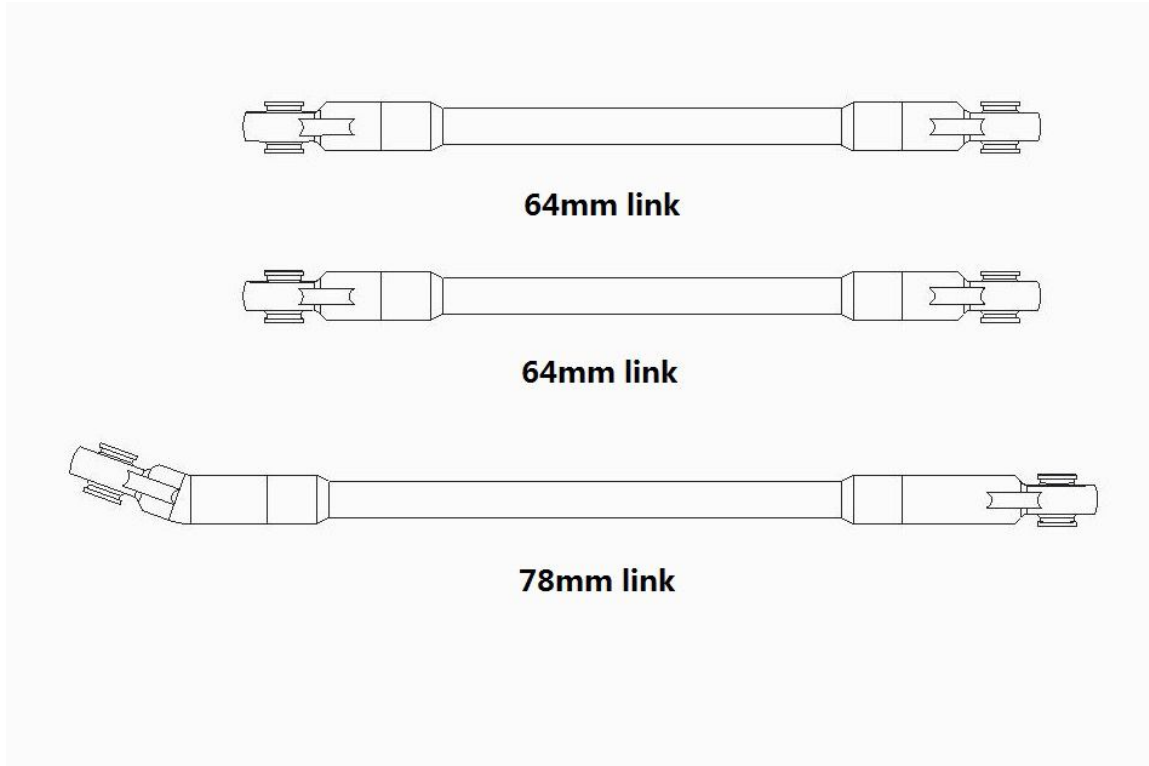

Chassis Mounted Servo Kit for SCX10

Assembly Instructions

Note:

Some of the hardware and parts shown are from the SCX10 chassis and are not supplied in the kit.

1

2

3

4