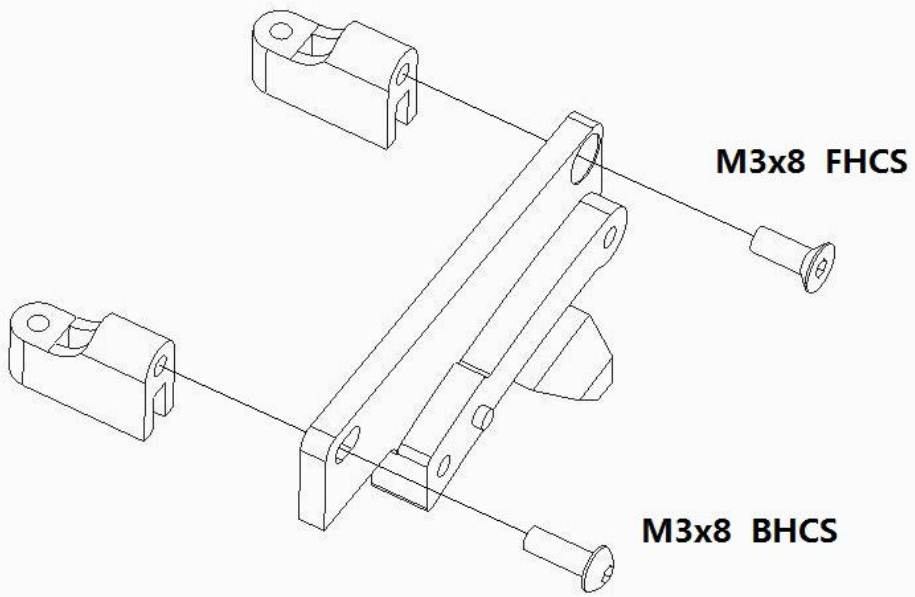

Chassis Mounted Servo Kit for SCX10

Assembly Instructions

Note:

Some of the hardware and parts shown are from the SCX10 chassis and are not supplied in the kit.

1

2

3

4

5

6

7

8

9

10

11

12