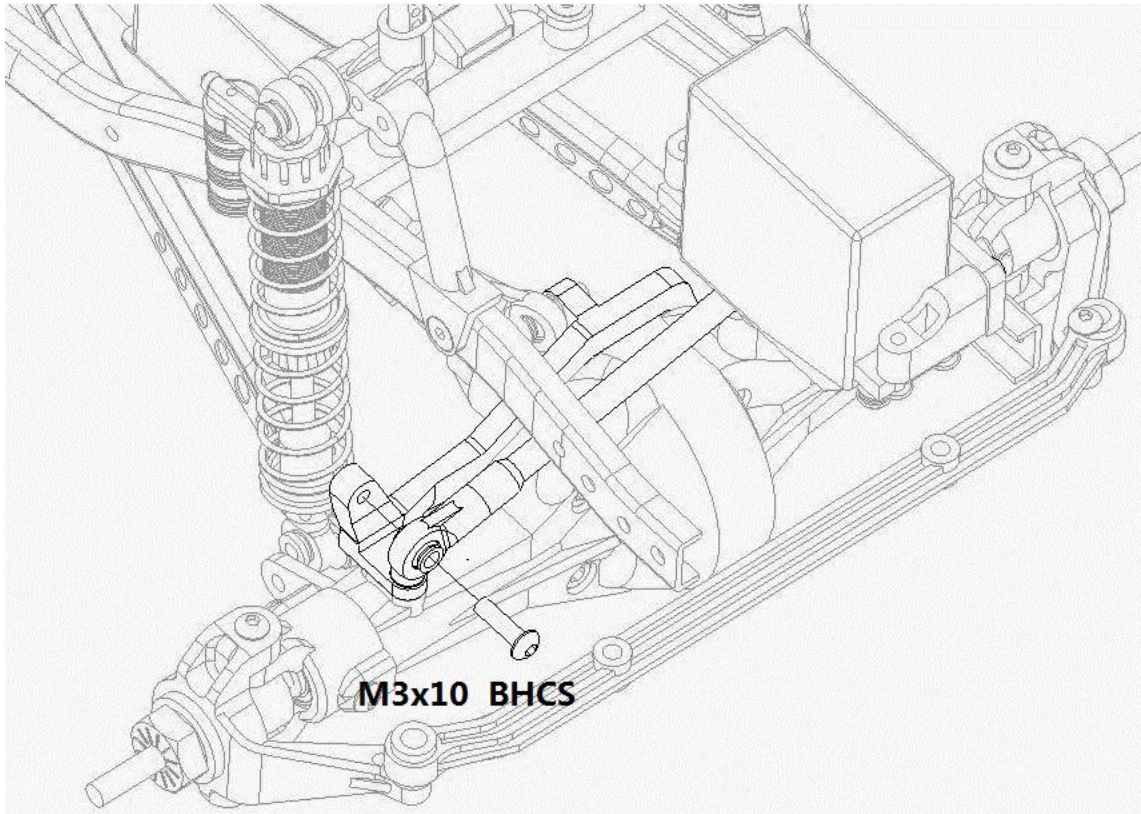

Chassis Mounted Servo Kit for SCX10

Assembly Instructions

Note:

Some of the hardware and parts shown are from the SCX10 chassis and are not supplied in the kit.

1

2

3

4

5

6

7

8

9

10

11

12