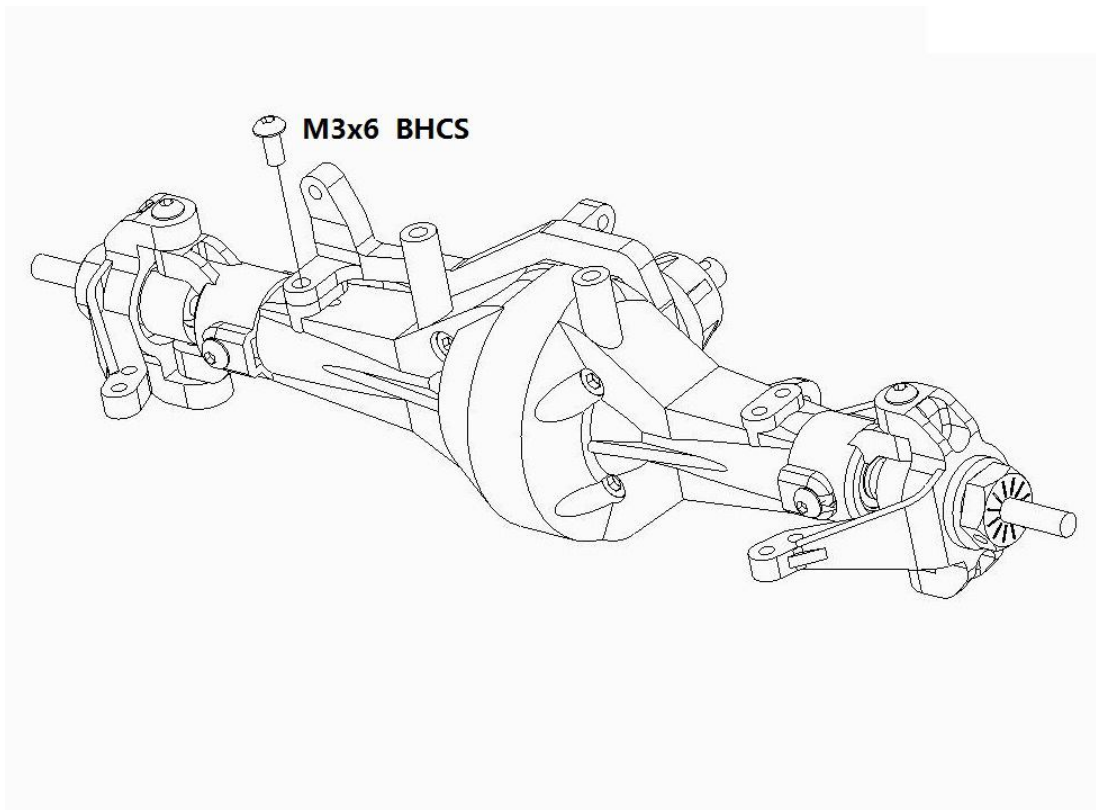

Chassis Mounted Servo Kit for SCX10

Assembly Instructions

Note:

Some of the hardware and parts shown are from the SCX10 chassis and are not supplied in the kit.

1

2

3

4

5

6

7

8

9

10

11

12