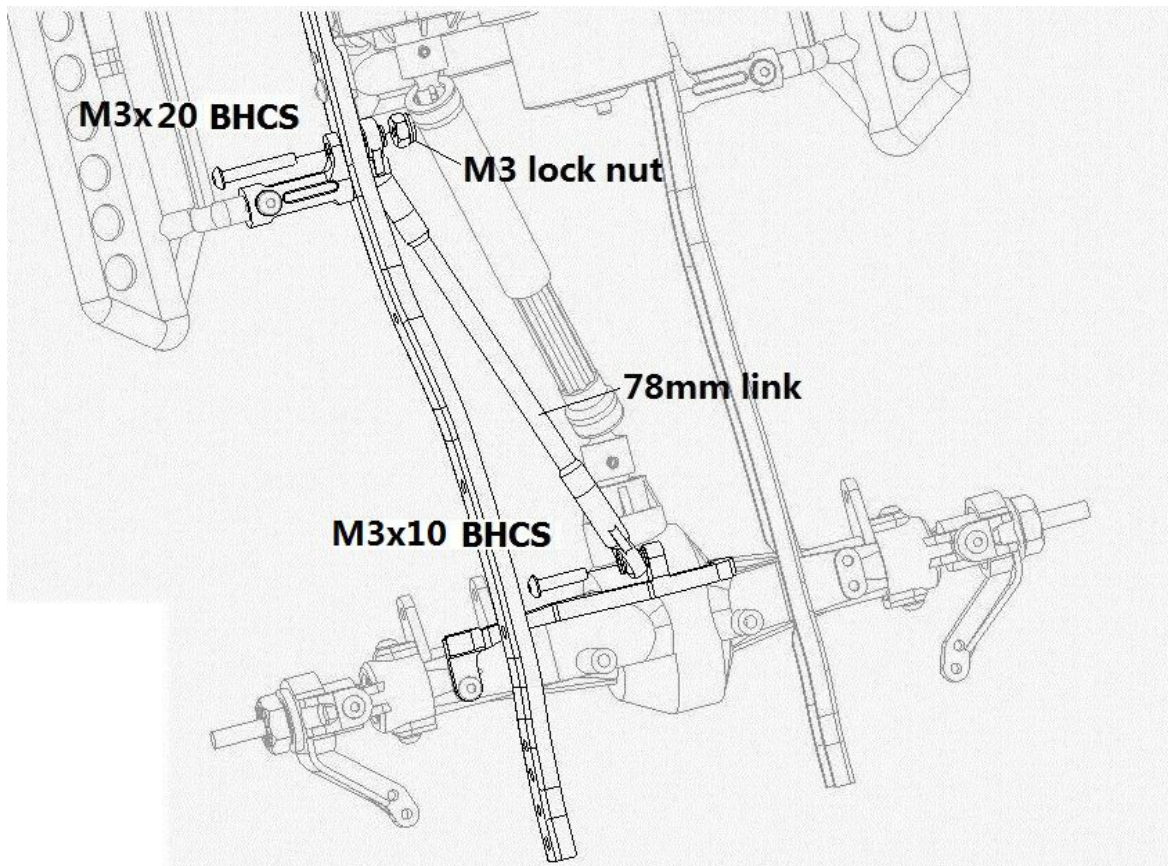

Chassis Mounted Servo Kit for SCX10

Assembly Instructions

Note:

Some of the hardware and parts shown are from the SCX10 chassis and are not supplied in the kit.

1

2

3

4

5

6

7

8

9

10

11

12