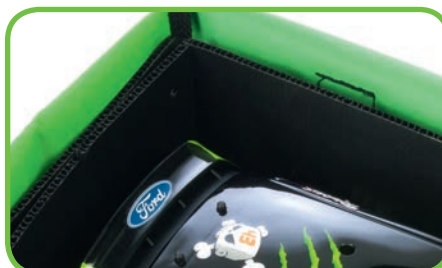

TEAM CAR CARRYING BAG

5 SIZES TO FIT ALL

15.8x8.7x5.9in
40 x 22 x 15cm
MPB-0101

15.8x11x7.9in
40 x 28 x 20cm
MPB-0100

21.7x13.8x9.8in
55 x 35 x 25cm
MPB-0102

25.6x13.8x9.8in
65 x 35 x 25cm
MPB-0103

25.6x15.7x11in
65 x 40 x 28cm
MPB-0104

- Smart, stylish, and distinctive light and ultra-versatile Team Car Carrying Bag.
- High-quality water-repellent nylon fabric
- Modern and stylish with Team graphics
- Spacious enough to carry your RC car, tools, and radio equipment to any track with comfort and ease
- Heavy-duty zippers provide quick and easy access
- Strong nylon carrying straps with padded handle allow for easy, comfortable carrying
- Heavy-duty rubber feet
- Storage boxes included made from strong, reinforced, waterproof material.

Strong nylon carrying straps

Storage boxes made from high quality composite waterproof material

Heavy-duty zippers provide quick and easy access. Water-repellent high quality nylon fabric