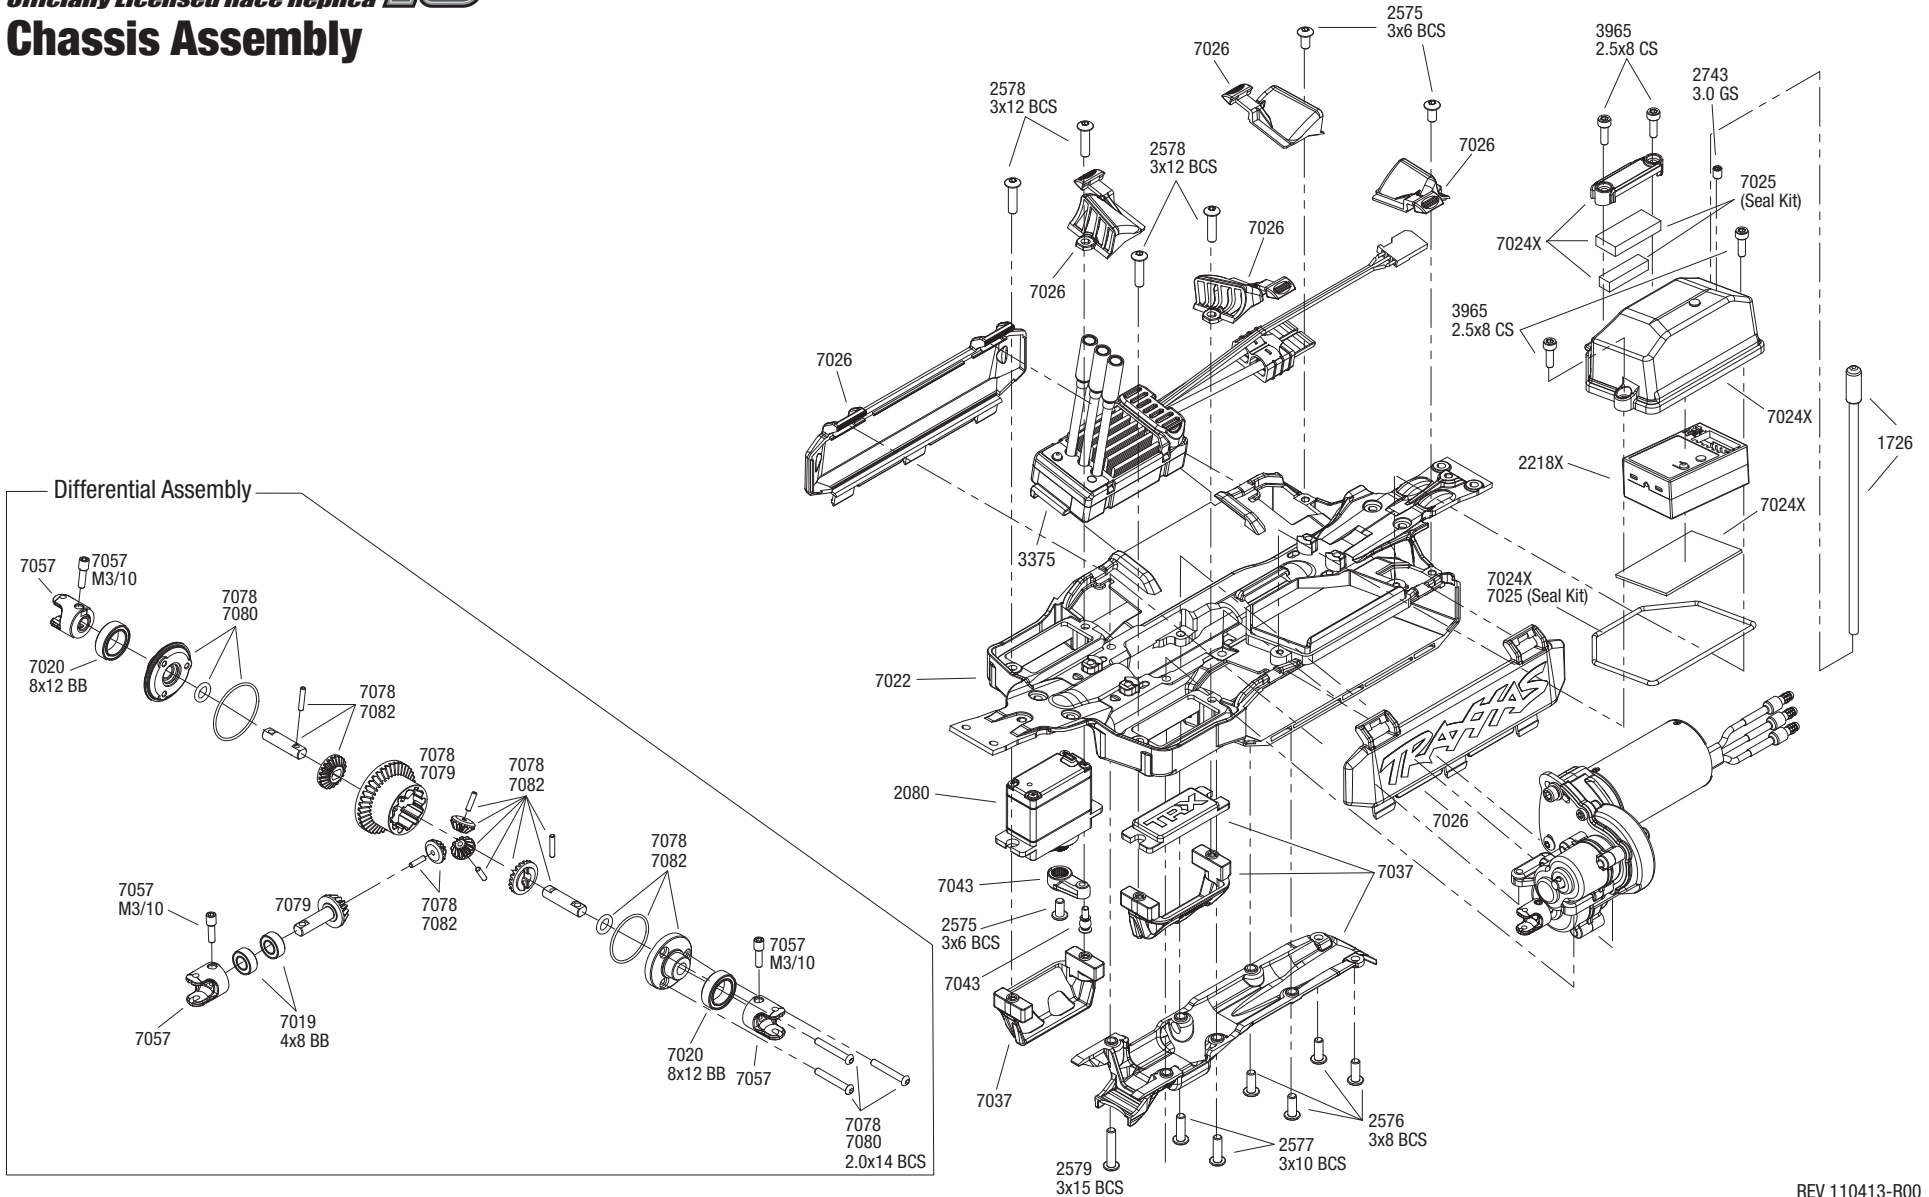

Chassis Assembly

Specifications on this page are subject to change without notice. Every attempt has been made to ensure the accuracy of this drawing, however Traxxas cannot be held responsible for typographical or other errors.

See Parts List for a complete listing of optional accessories.

REV 110413-R00

Rear Assembly

KYLE BUSCH 18

Officially Licensed Race Replica

See Parts List for a complete listing of optional accessories.

Specifications on this page are subject to change without notice. Every attempt has been made to ensure the accuracy of this drawing, however Traxxas cannot be held responsible for typographical or other errors.

REV 110413-R00

KYLE BUSCH 18

Officially Licensed Race Replica

Transmission Assembly

See Parts List for a complete listing of optional accessories.

KYLE BUSCH 18

Officially Licensed Race Replica

Driveshaft Assembly