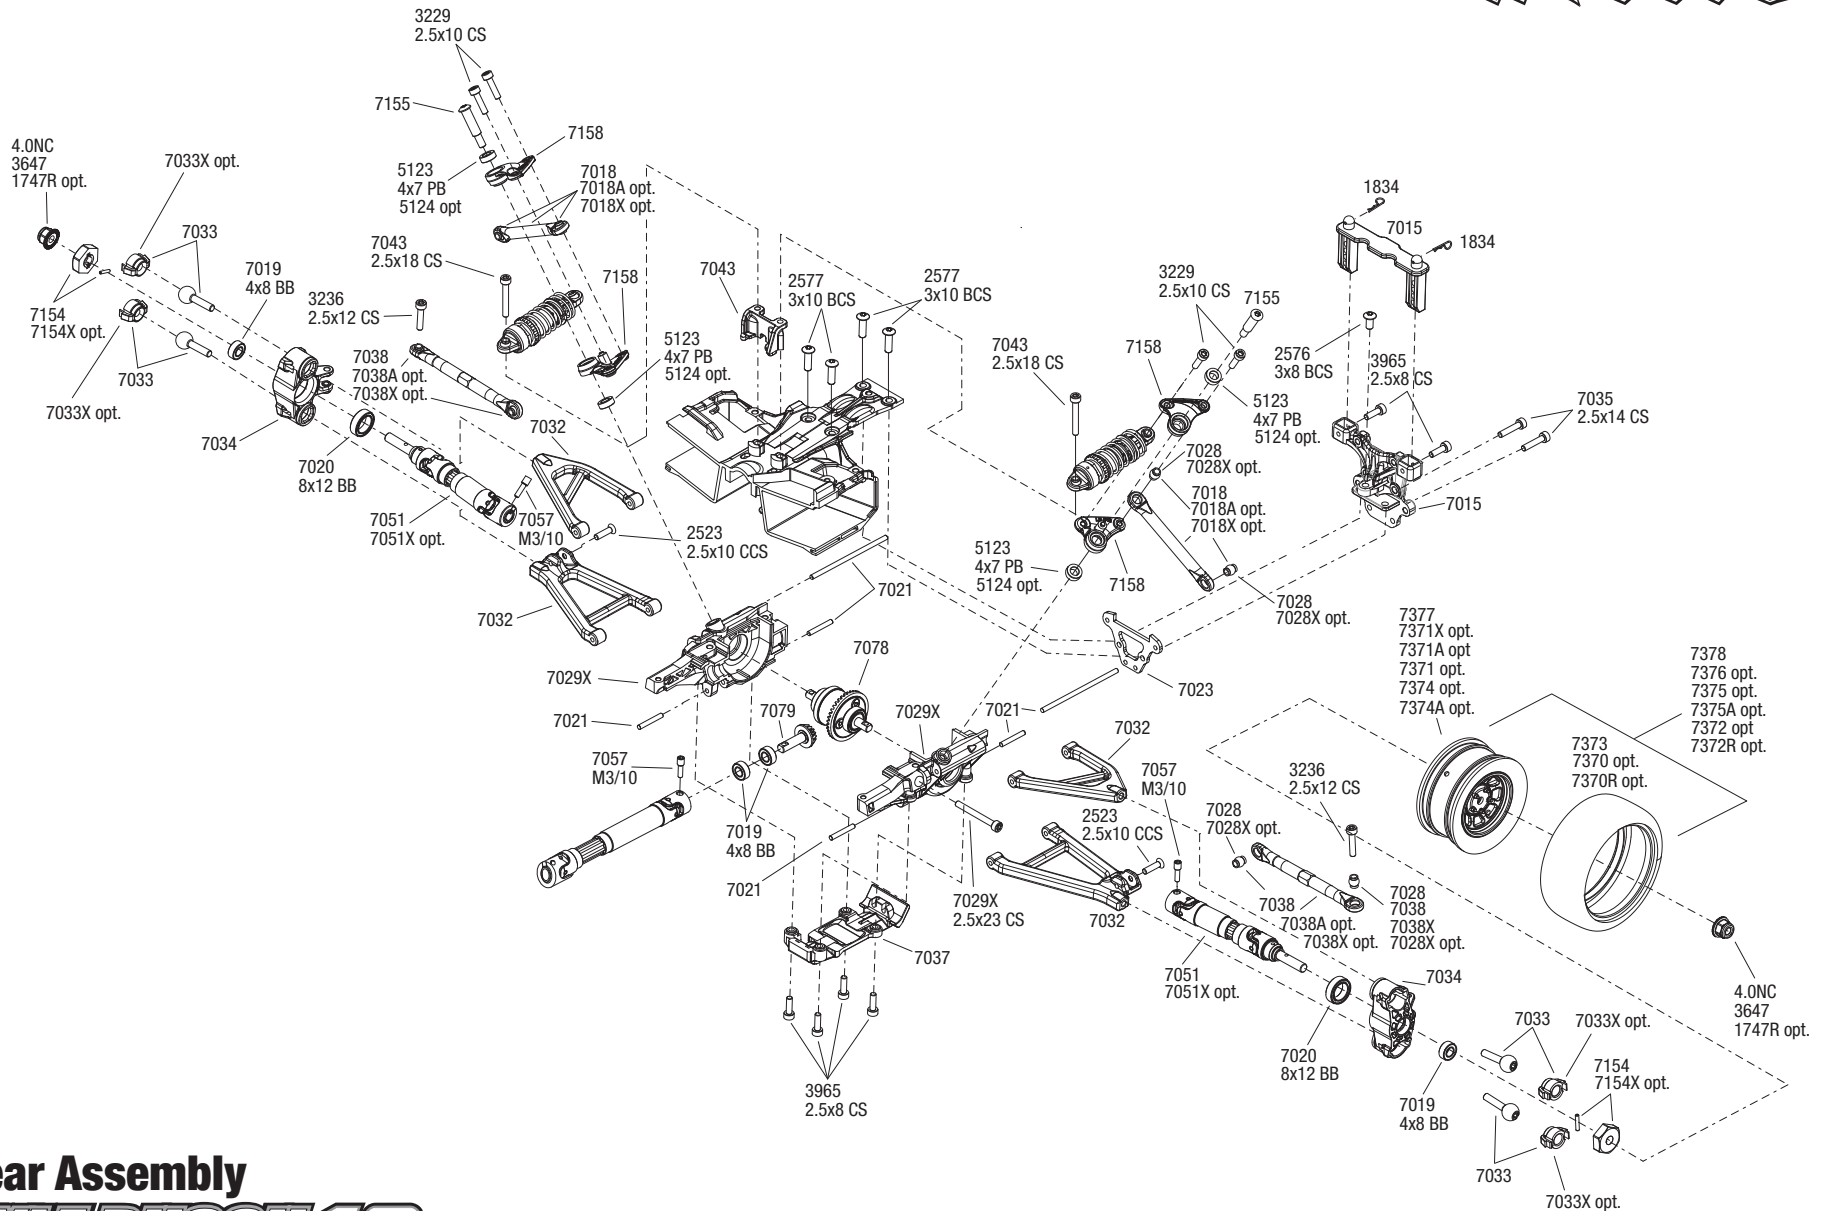

Chassis Assembly

Specifications on this page are subject to change without notice. Every attempt has been made to ensure the accuracy of this drawing, however Traxxas cannot be held responsible for typographical or other errors.

See Parts List for a complete listing of optional accessories.

REV 110413-R00

Rear Assembly

KYLE BUSCH 18

Officially Licensed Race Replica

See Parts List for a complete listing of optional accessories.

Specifications on this page are subject to change without notice. Every attempt has been made to ensure the accuracy of this drawing, however Traxxas cannot be held responsible for typographical or other errors.

REV 110413-R00

KYLE BUSCH 18

Officially Licensed Race Replica

Transmission Assembly

See Parts List for a complete listing of optional accessories.

KYLE BUSCH 18

Officially Licensed Race Replica

Driveshaft Assembly