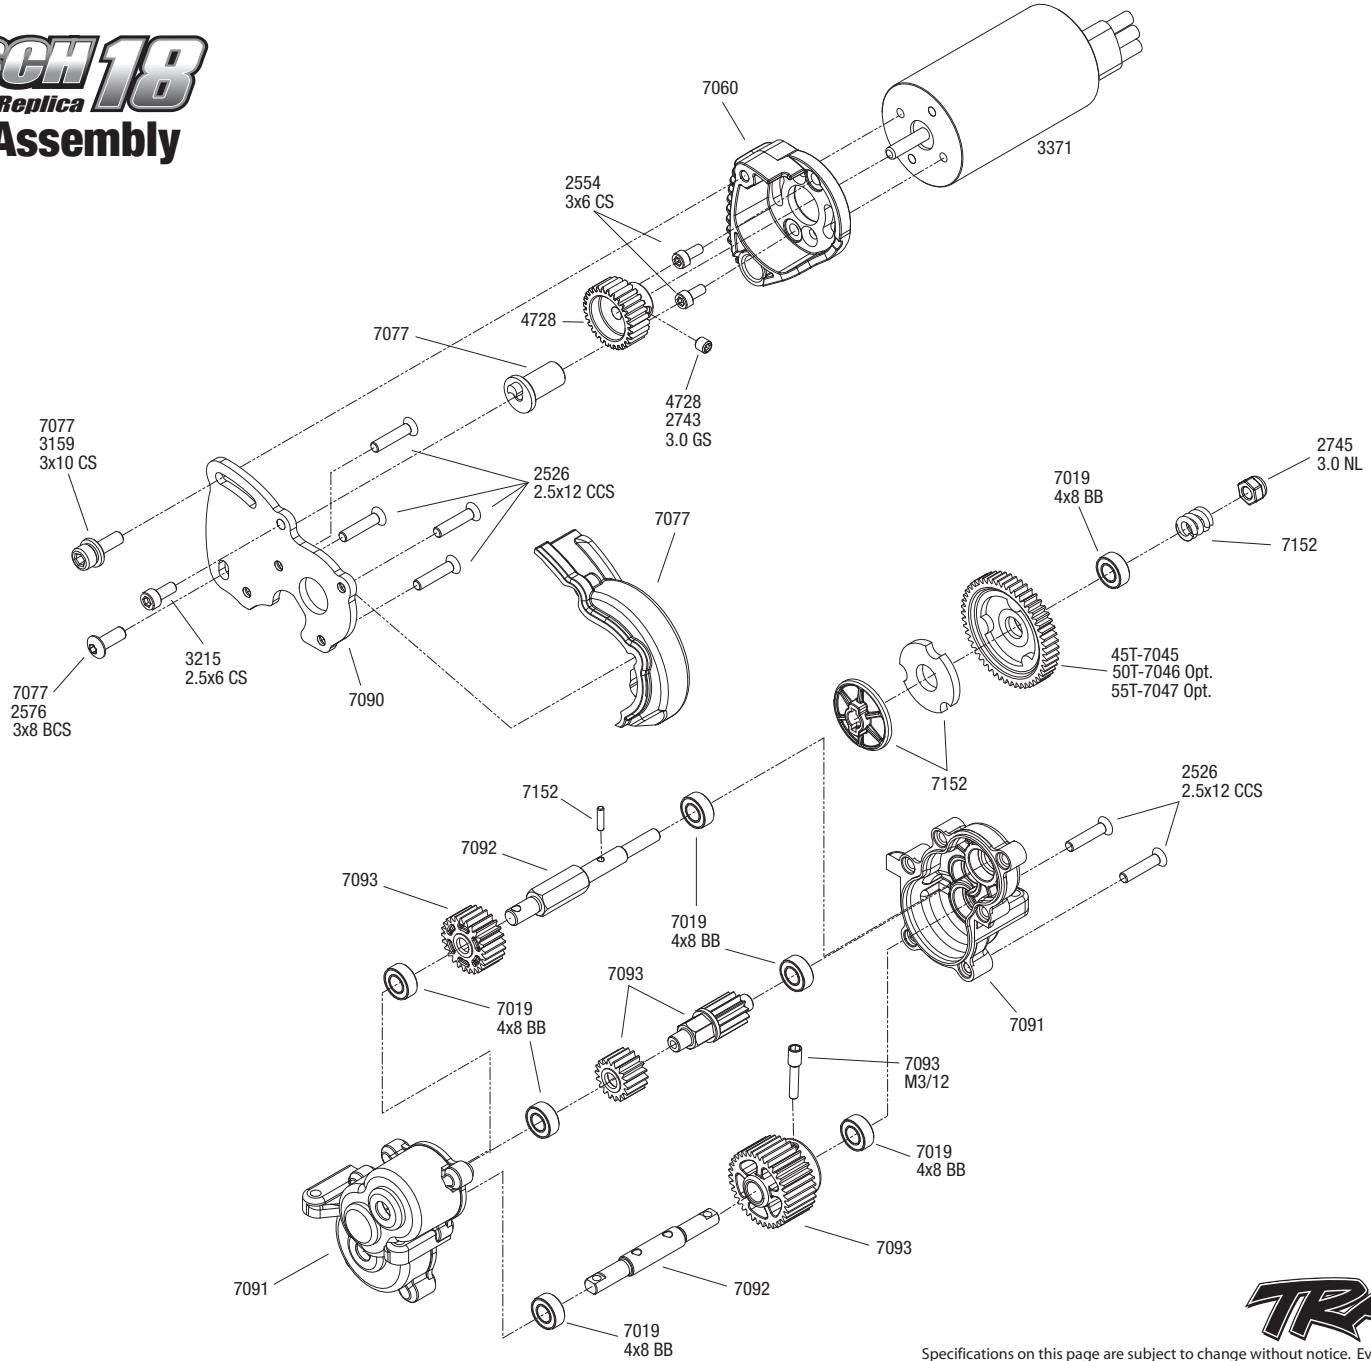

See Parts List for a complete listing of optional accessories.

REV 110413-R00

Rear Assembly

KYLE BUSCH 18

Officially Licensed Race Replica

See Parts List for a complete listing of optional accessories.

Specifications on this page are subject to change without notice. Every attempt has been made to ensure the accuracy of this drawing, however Traxxas cannot be held responsible for typographical or other errors.

REV 110413-R00

KYLE BUSCH 18

Officially Licensed Race Replica

Transmission Assembly

See Parts List for a complete listing of optional accessories.

KYLE BUSCH 18

Officially Licensed Race Replica

Driveshaft Assembly