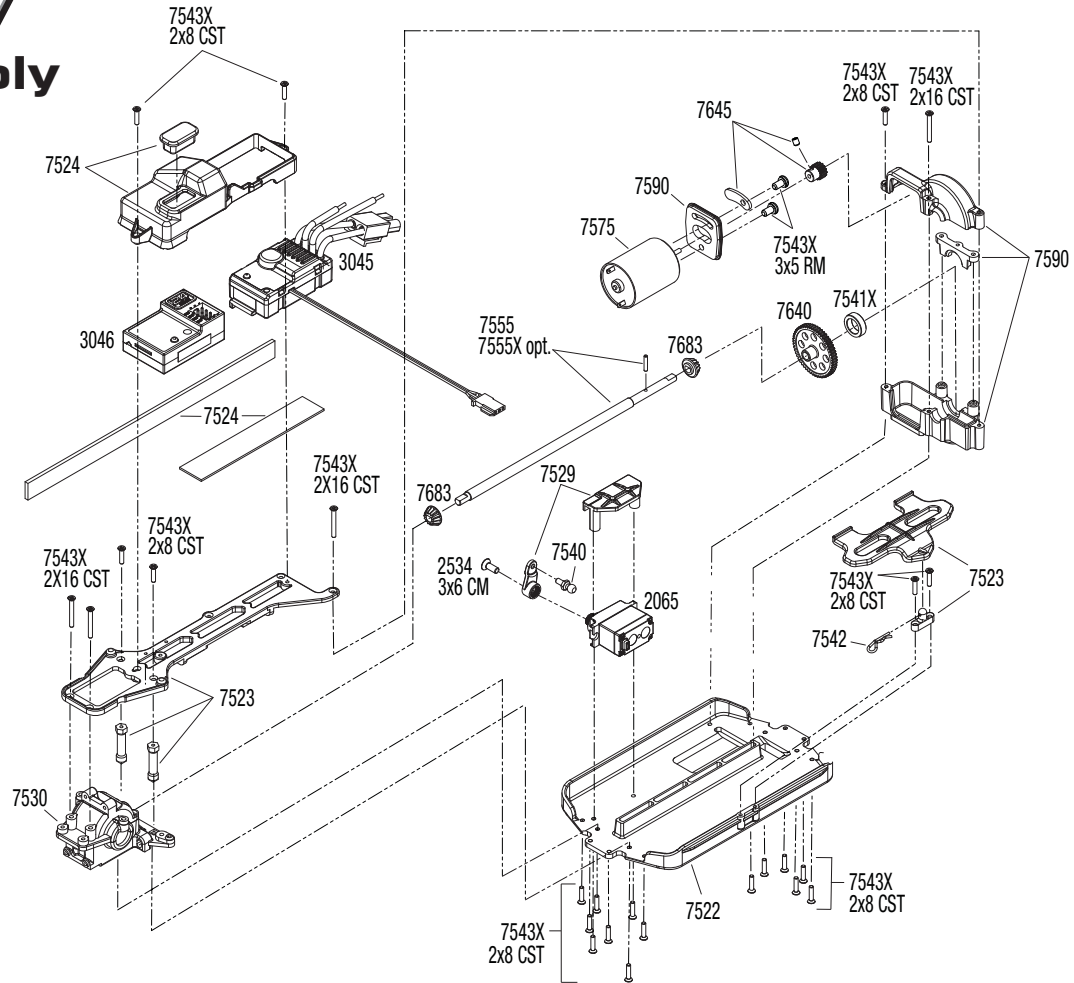

LaTRAX

TETON

**Front Assembly
Model 76054**

Specifications on this page are subject to change without notice. Every attempt has been made to ensure the accuracy of this drawing; however, LaTrax cannot be held responsible for typographical or other errors. See Parts List for a complete listing of optional accessories.

REV 131213-R00

TETON

Chassis Assembly Model 76054

LaTRAX

See Parts List for a complete listing of optional accessories.

Specifications on this page are subject to change without notice. Every attempt has been made to ensure the accuracy of this drawing; however, LaTrax cannot be held responsible for typographical or other errors.

REV 131213-R00

Rear Assembly Model 76054

Specifications on this page are subject to change without notice. Every attempt has been made to ensure the accuracy of this drawing; however, LaTrax cannot be held responsible for typographical or other errors. See Parts List for a complete listing of optional accessories.

REV 131213-R00