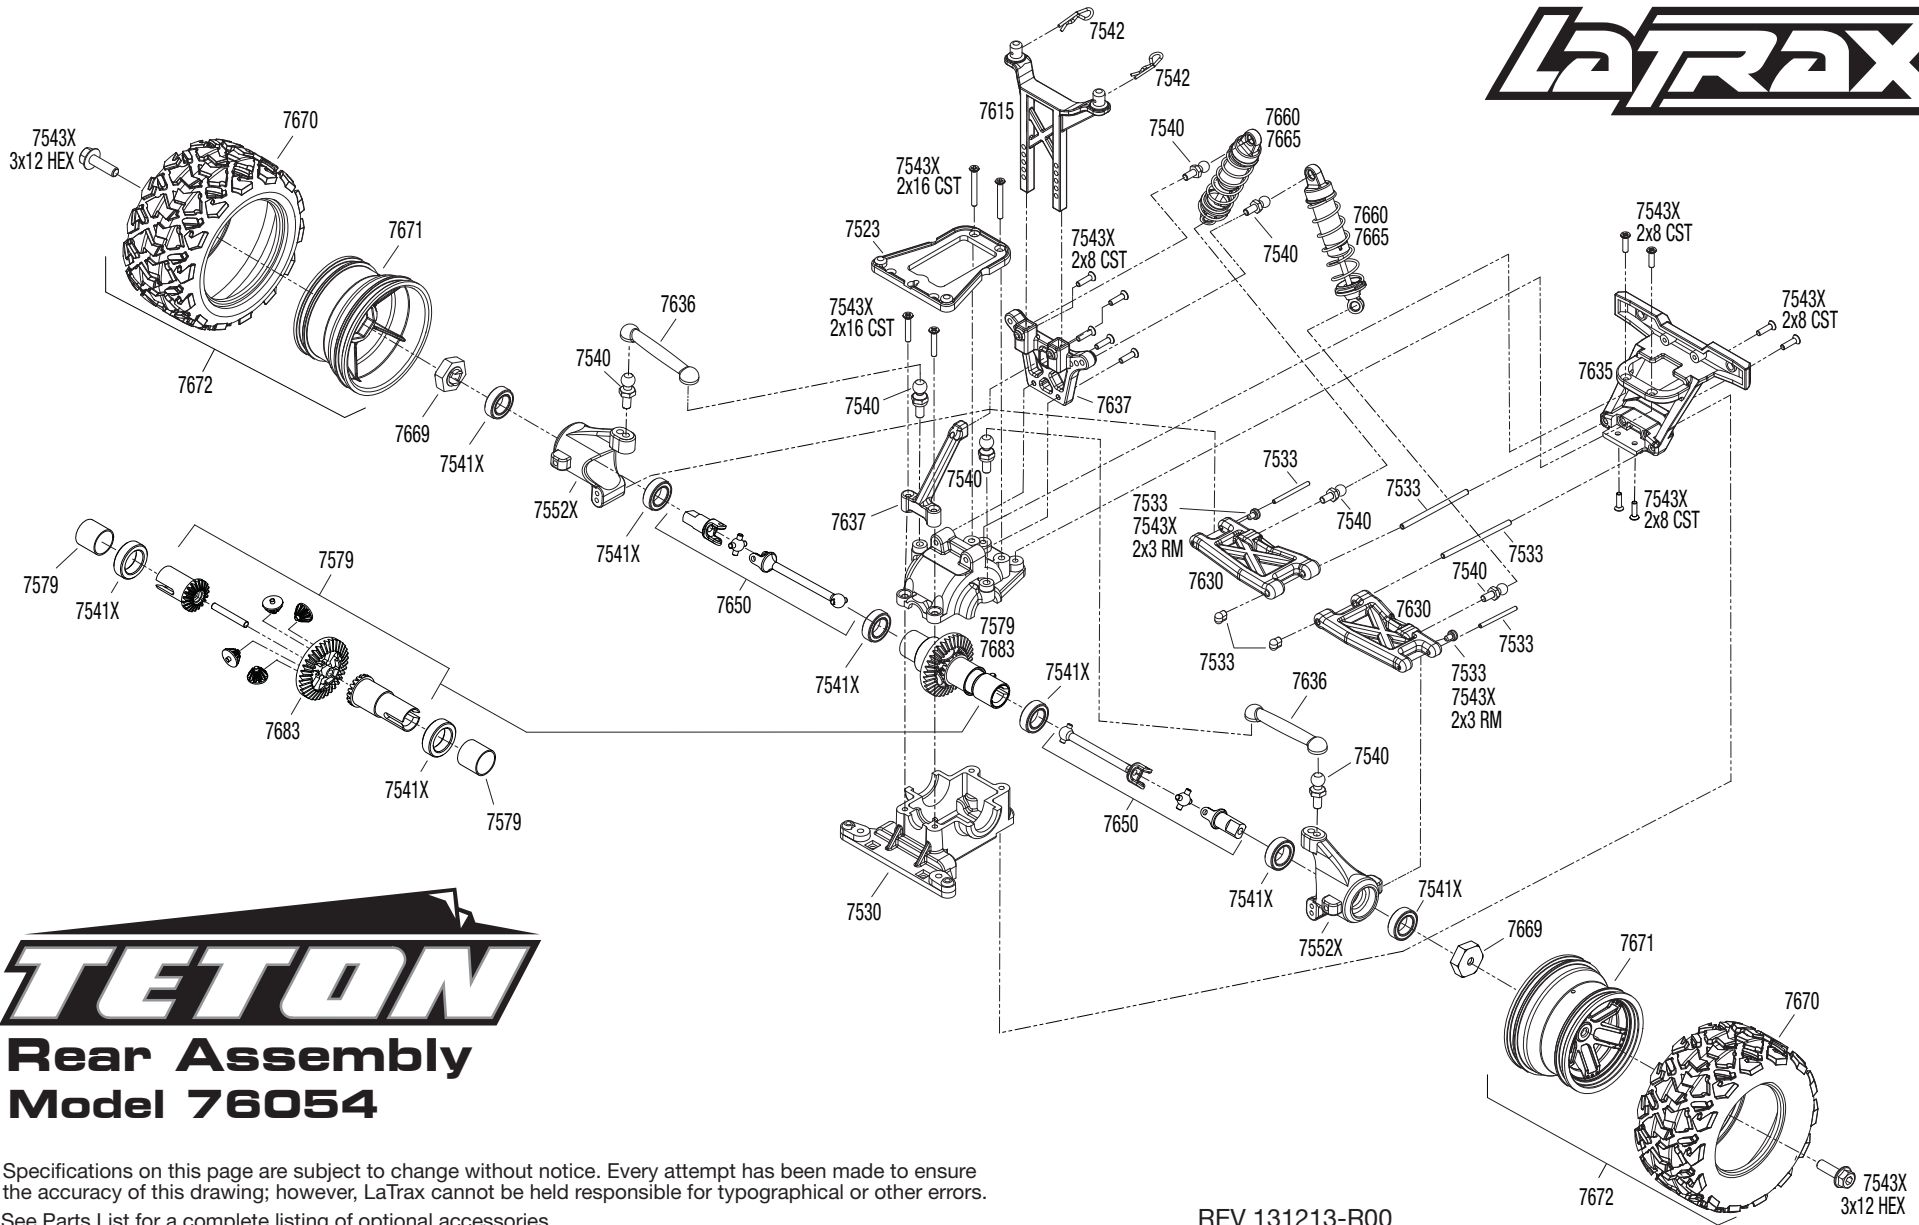

LaTRAX

TETON

**Front Assembly
Model 76054**

Specifications on this page are subject to change without notice. Every attempt has been made to ensure the accuracy of this drawing; however, LaTrax cannot be held responsible for typographical or other errors. See Parts List for a complete listing of optional accessories.

REV 131213-R00

TETON

Chassis Assembly Model 76054

LaTRAX

See Parts List for a complete listing of optional accessories.

Specifications on this page are subject to change without notice. Every attempt has been made to ensure the accuracy of this drawing; however, LaTrax cannot be held responsible for typographical or other errors.

REV 131213-R00

Rear Assembly Model 76054

Specifications on this page are subject to change without notice. Every attempt has been made to ensure the accuracy of this drawing; however, LaTrax cannot be held responsible for typographical or other errors. See Parts List for a complete listing of optional accessories.

REV 131213-R00