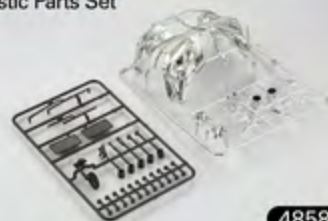

TOYOTA 86

Official Licensed Product

1/10 BODY SHELL

This body can be used with 1/10
electronic touring car chassis
(Long Wheelbase: 257mm Width: 195mm)

More Detail

EXCLUSIVE PARTS

Decal Sheet

Plastic Parts Set

Official Licensed Product

1/10 BODY SHELL

This body can be used with 1/10
electronic touring car chassis
(Long Wheelbase: 257mm Width: 195mm)

More Detail

EXCLUSIVE PARTS

Plastic Parts Set

48584

Clear Body