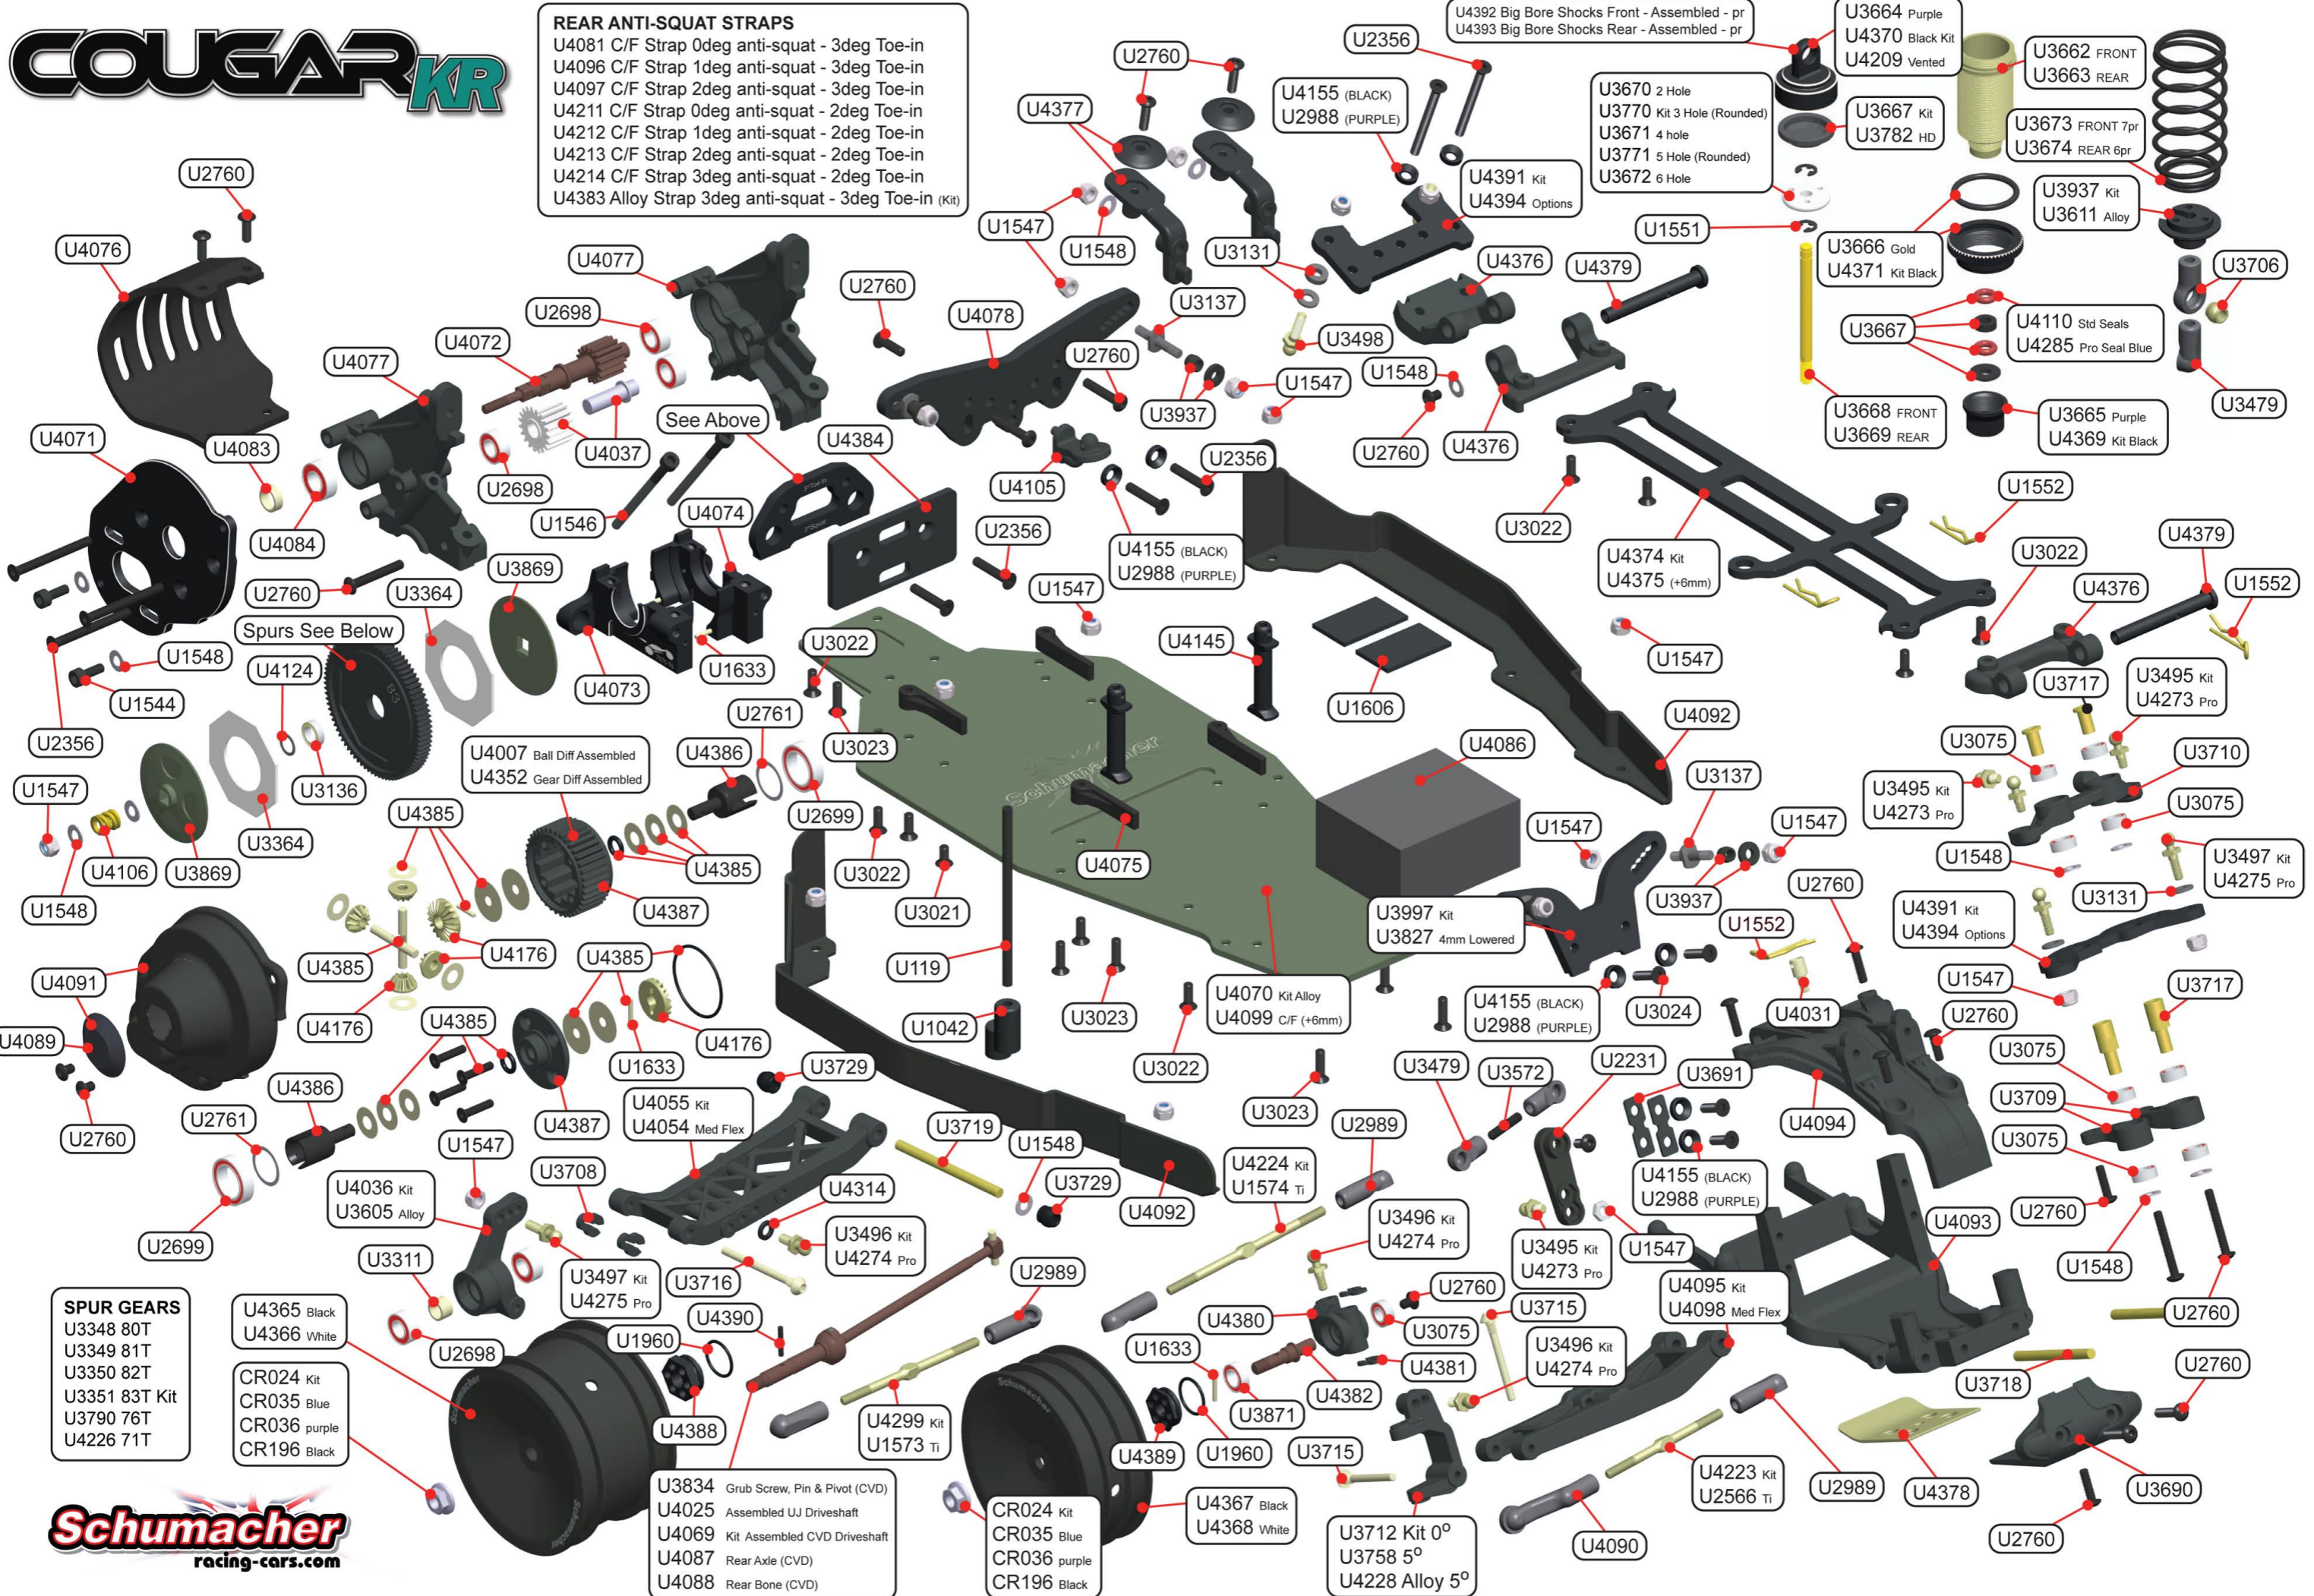

**REAR ANTI-SQUAT STRAPS**  
 U4081 C/F Strap 0deg anti-squat - 3deg Toe-in  
 U4096 C/F Strap 1deg anti-squat - 3deg Toe-in  
 U4097 C/F Strap 2deg anti-squat - 3deg Toe-in  
 U4211 C/F Strap 0deg anti-squat - 2deg Toe-in  
 U4212 C/F Strap 1deg anti-squat - 2deg Toe-in  
 U4213 C/F Strap 2deg anti-squat - 2deg Toe-in  
 U4214 C/F Strap 3deg anti-squat - 2deg Toe-in  
 U4383 Alloy Strap 3deg anti-squat - 3deg Toe-in (Kit)

**SPUR GEARS**  
 U3348 80T  
 U3349 81T  
 U3350 82T  
 U3351 83T Kit  
 U3790 76T  
 U4226 71T

U4365 Black  
 U4366 White  
 CR024 Kit  
 CR035 Blue  
 CR036 purple  
 CR196 Black

U3834 Grub Screw, Pin & Pivot (CVD)  
 U4025 Assembled UJ Driveshaft  
 U4069 Kit Assembled CVD Driveshaft  
 U4087 Rear Axle (CVD)  
 U4088 Rear Bone (CVD)

CR024 Kit  
 CR035 Blue  
 CR036 purple  
 CR196 Black

U3712 Kit 0°  
 U3758 5°  
 U4228 Alloy 5°