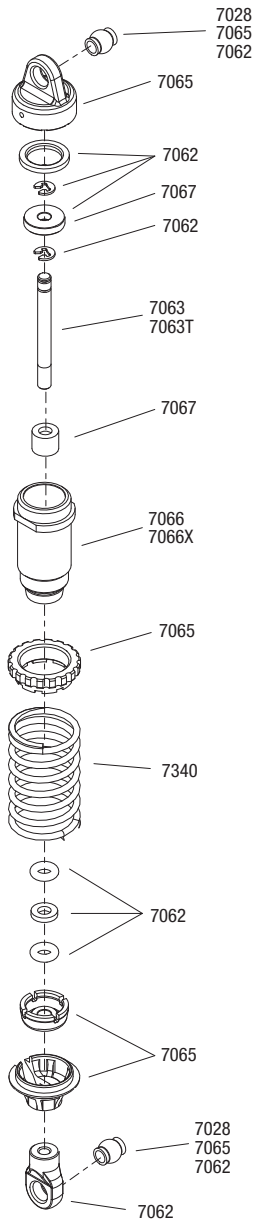

Rear Assembly

KEN BLOCK

GYMKHANA FIESTA

See Parts List for a complete listing of optional accessories.

Specifications on this page are subject to change without notice. Every attempt has been made to ensure the accuracy of this drawing, however Traxxas cannot be held responsible for typographical or other errors.

REV 110309-R02

KEN BLOCK GYMKHANA FIESTA Transmission Assembly

See Parts List for a complete listing of optional accessories.

REV 110309-R02
TRAXXAS
 Specifications on this page are subject to change without notice. Every attempt has been made to ensure the accuracy of this drawing, however Traxxas cannot be held responsible for typographical or other errors.

KEN BLOCK GYMKHANA FIESTA Driveshaft Assembly

Specifications on this page are subject to change without notice.

REV 110309-R02
Every attempt has been made to ensure the accuracy of this drawing, however Traxxas cannot be held responsible for typographical or other errors. See Parts List for a complete listing of optional accessories.