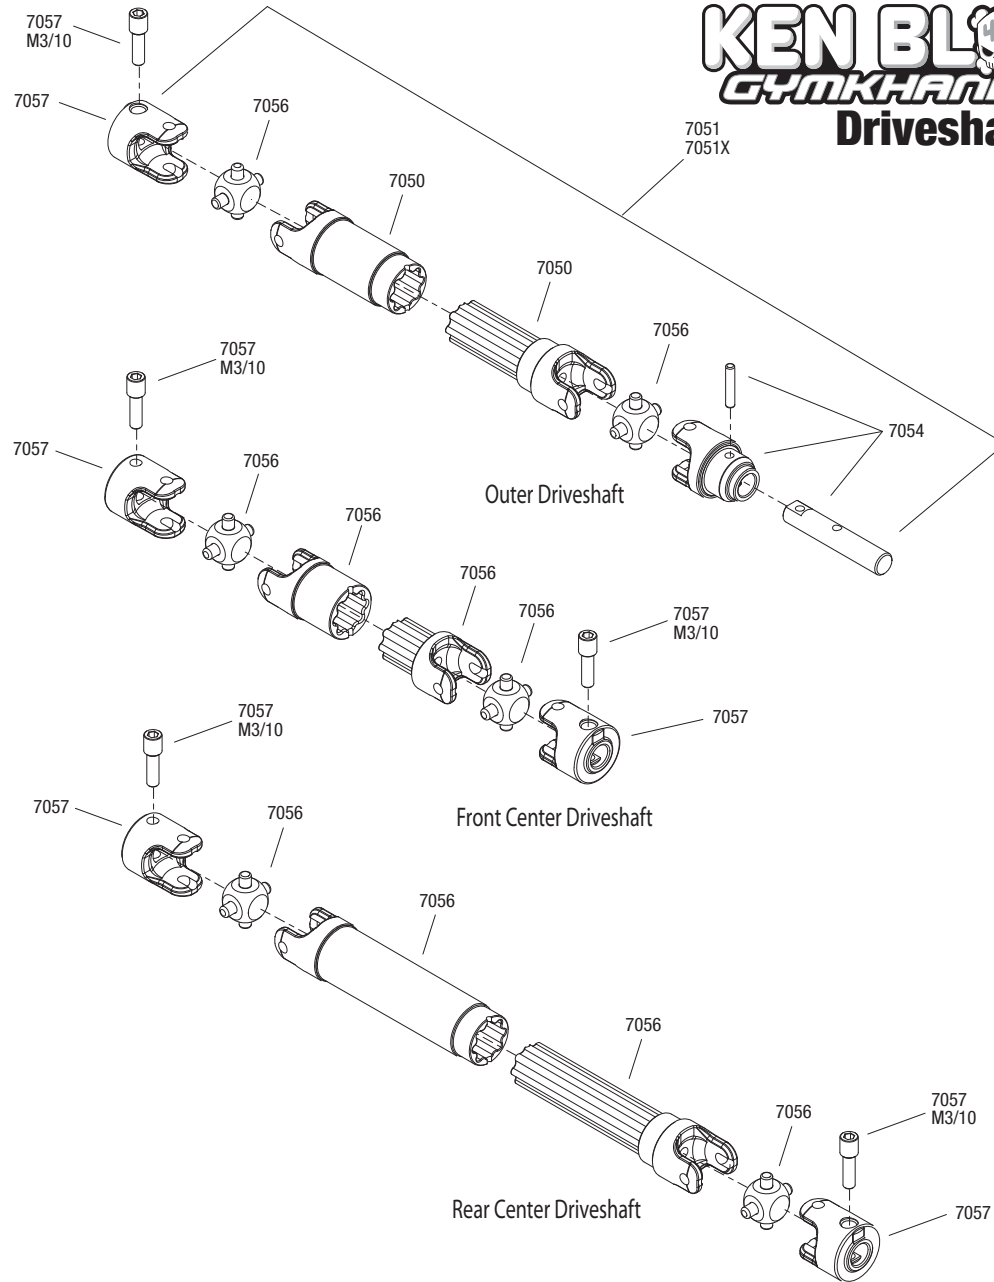

Rear Assembly

KEN BLOCK

GYMKHANA FIESTA

See Parts List for a complete listing of optional accessories.

Specifications on this page are subject to change without notice. Every attempt has been made to ensure the accuracy of this drawing, however Traxxas cannot be held responsible for typographical or other errors.

REV 110309-R02

KEN BLOCK GYMKHANA FIESTA Transmission Assembly

See Parts List for a complete listing of optional accessories.

REV 110309-R02
TRAXXAS
 Specifications on this page are subject to change without notice. Every attempt has been made to ensure the accuracy of this drawing, however Traxxas cannot be held responsible for typographical or other errors.

KEN BLOCK GYMKHANA FIESTA Driveshaft Assembly

Specifications on this page are subject to change without notice.

REV 110309-R02
Every attempt has been made to ensure the accuracy of this drawing, however Traxxas cannot be held responsible for typographical or other errors. See Parts List for a complete listing of optional accessories.