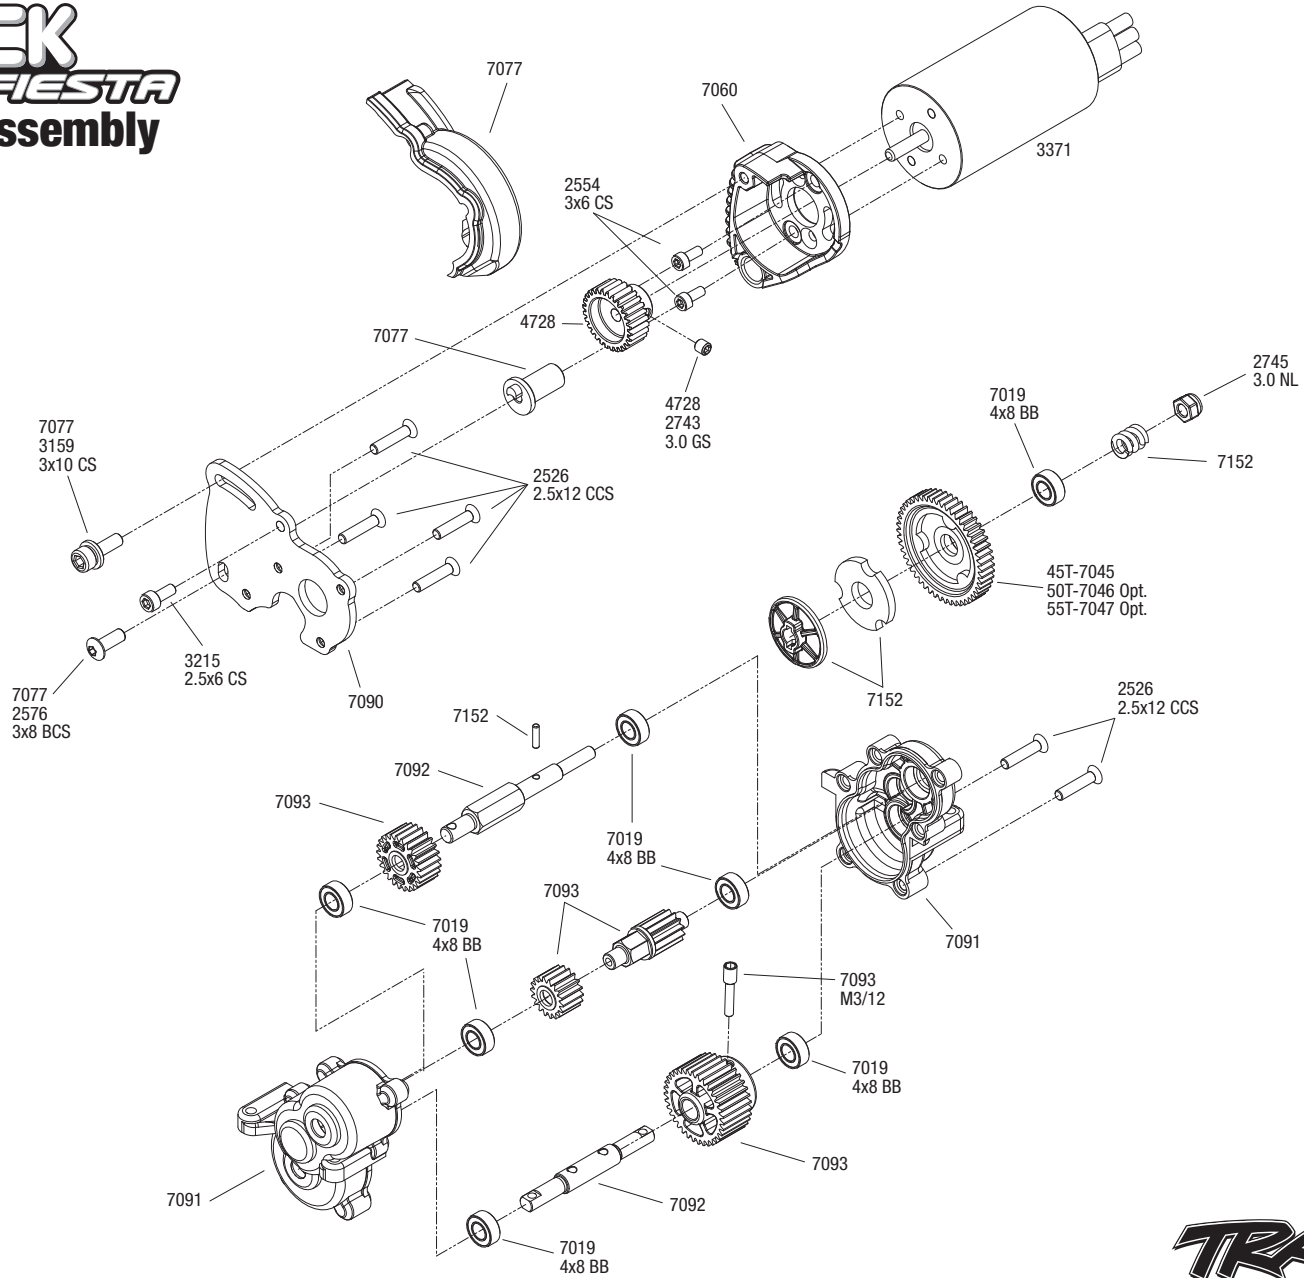

Rear Assembly

KEN BLOCK

GYMKHANA FIESTA

See Parts List for a complete listing of optional accessories.

Specifications on this page are subject to change without notice. Every attempt has been made to ensure the accuracy of this drawing, however Traxxas cannot be held responsible for typographical or other errors.

REV 110309-R02

KEN BLOCK GYMKHANA FIESTA Transmission Assembly

See Parts List for a complete listing of optional accessories.

REV 110309-R02
TRAXXAS
 Specifications on this page are subject to change without notice. Every attempt has been made to ensure the accuracy of this drawing, however Traxxas cannot be held responsible for typographical or other errors.

KEN BLOCK GYMKHANA FIESTA Driveshaft Assembly

Specifications on this page are subject to change without notice.

REV 110309-R02
Every attempt has been made to ensure the accuracy of this drawing, however Traxxas cannot be held responsible for typographical or other errors. See Parts List for a complete listing of optional accessories.