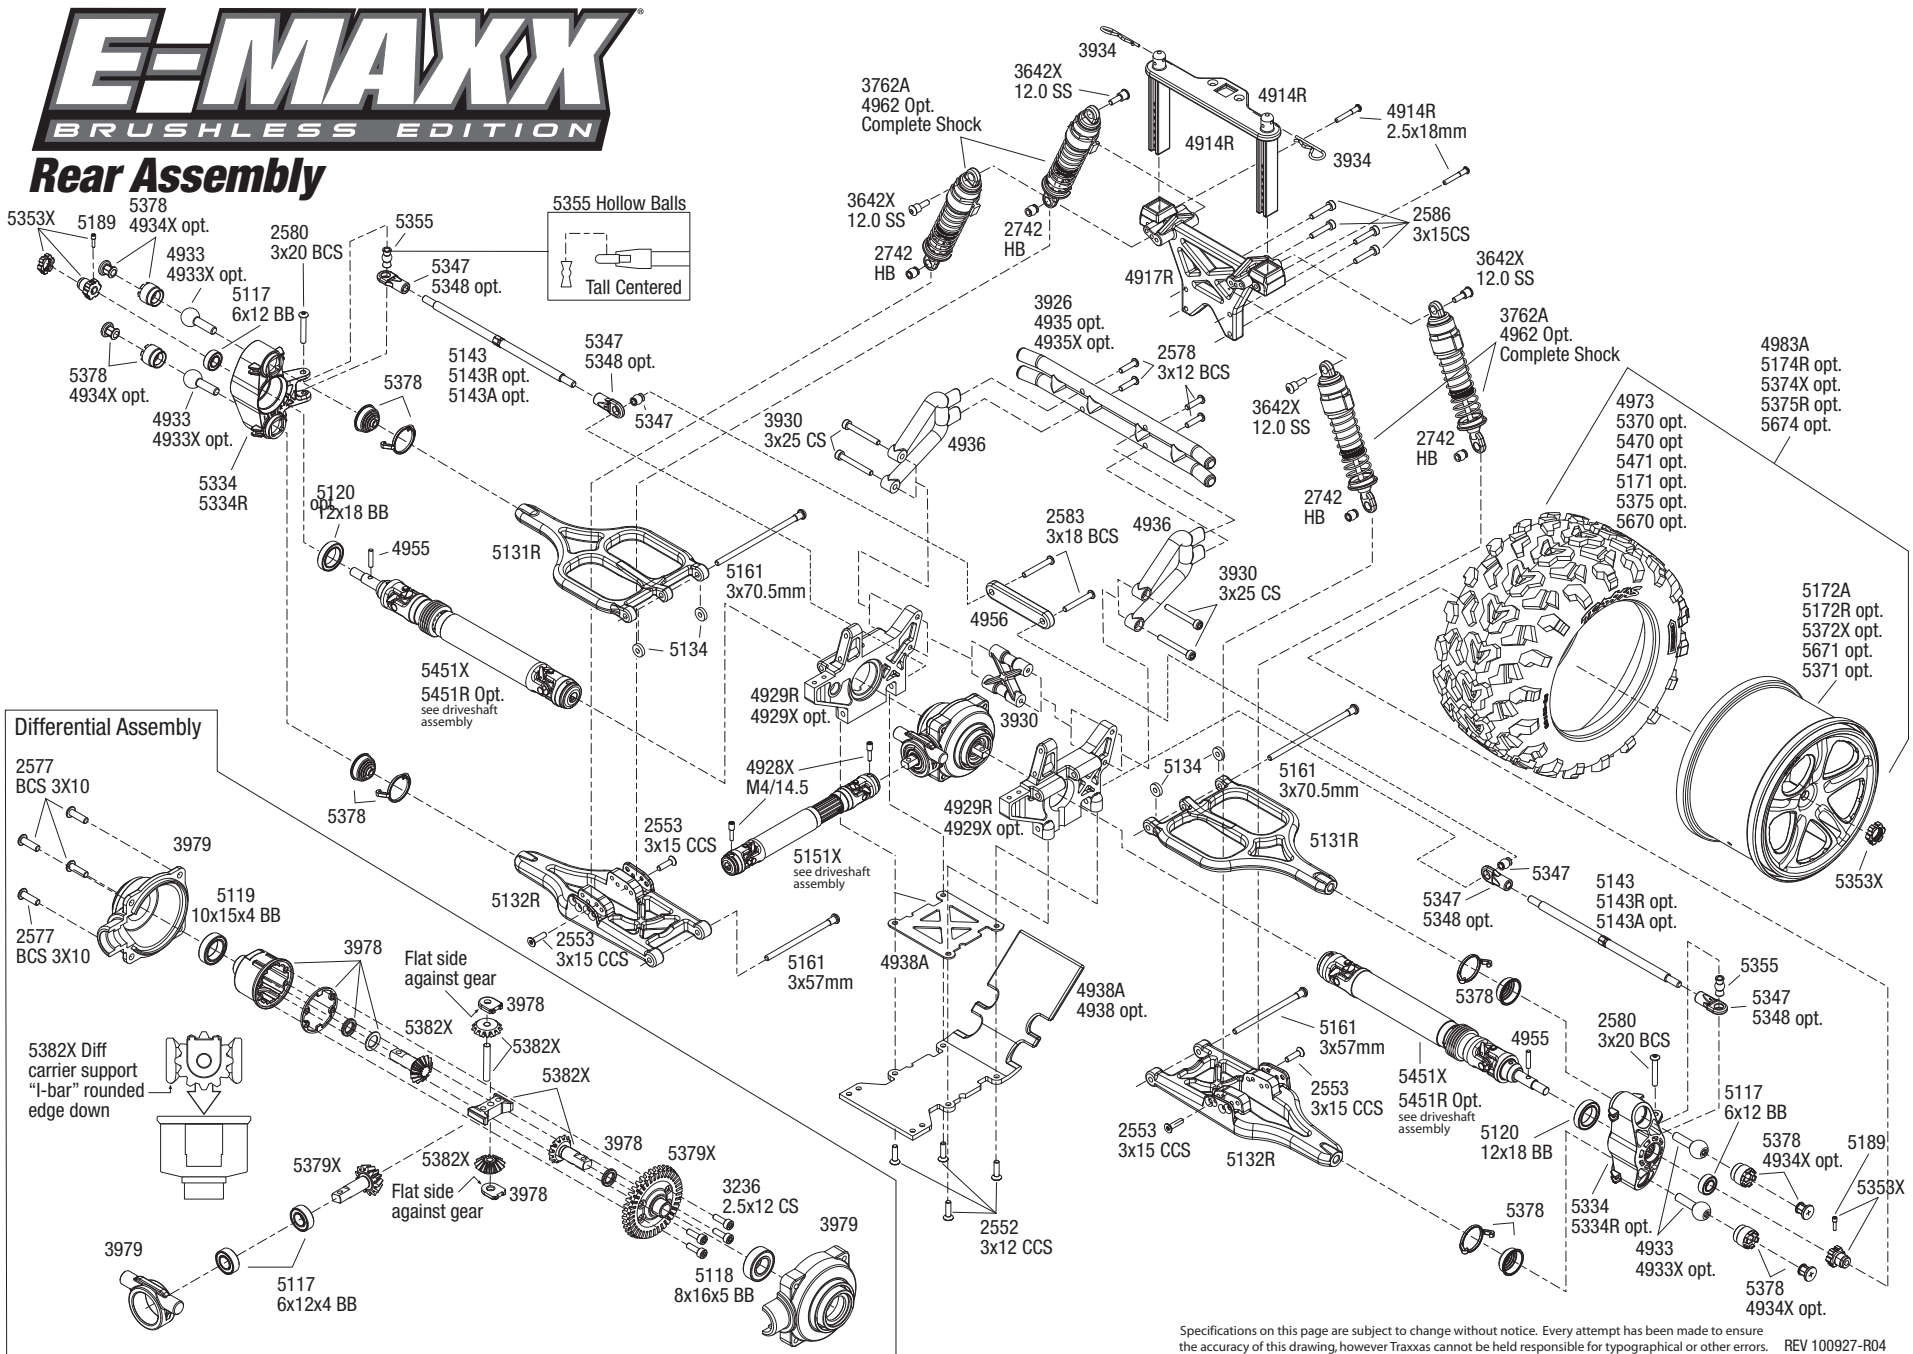

E-MAXX

BRUSHLESS EDITION

Rear Assembly

Specifications on this page are subject to change without notice. Every attempt has been made to ensure the accuracy of this drawing, however Traxas cannot be held responsible for typographical or other errors. REV 100927-R04