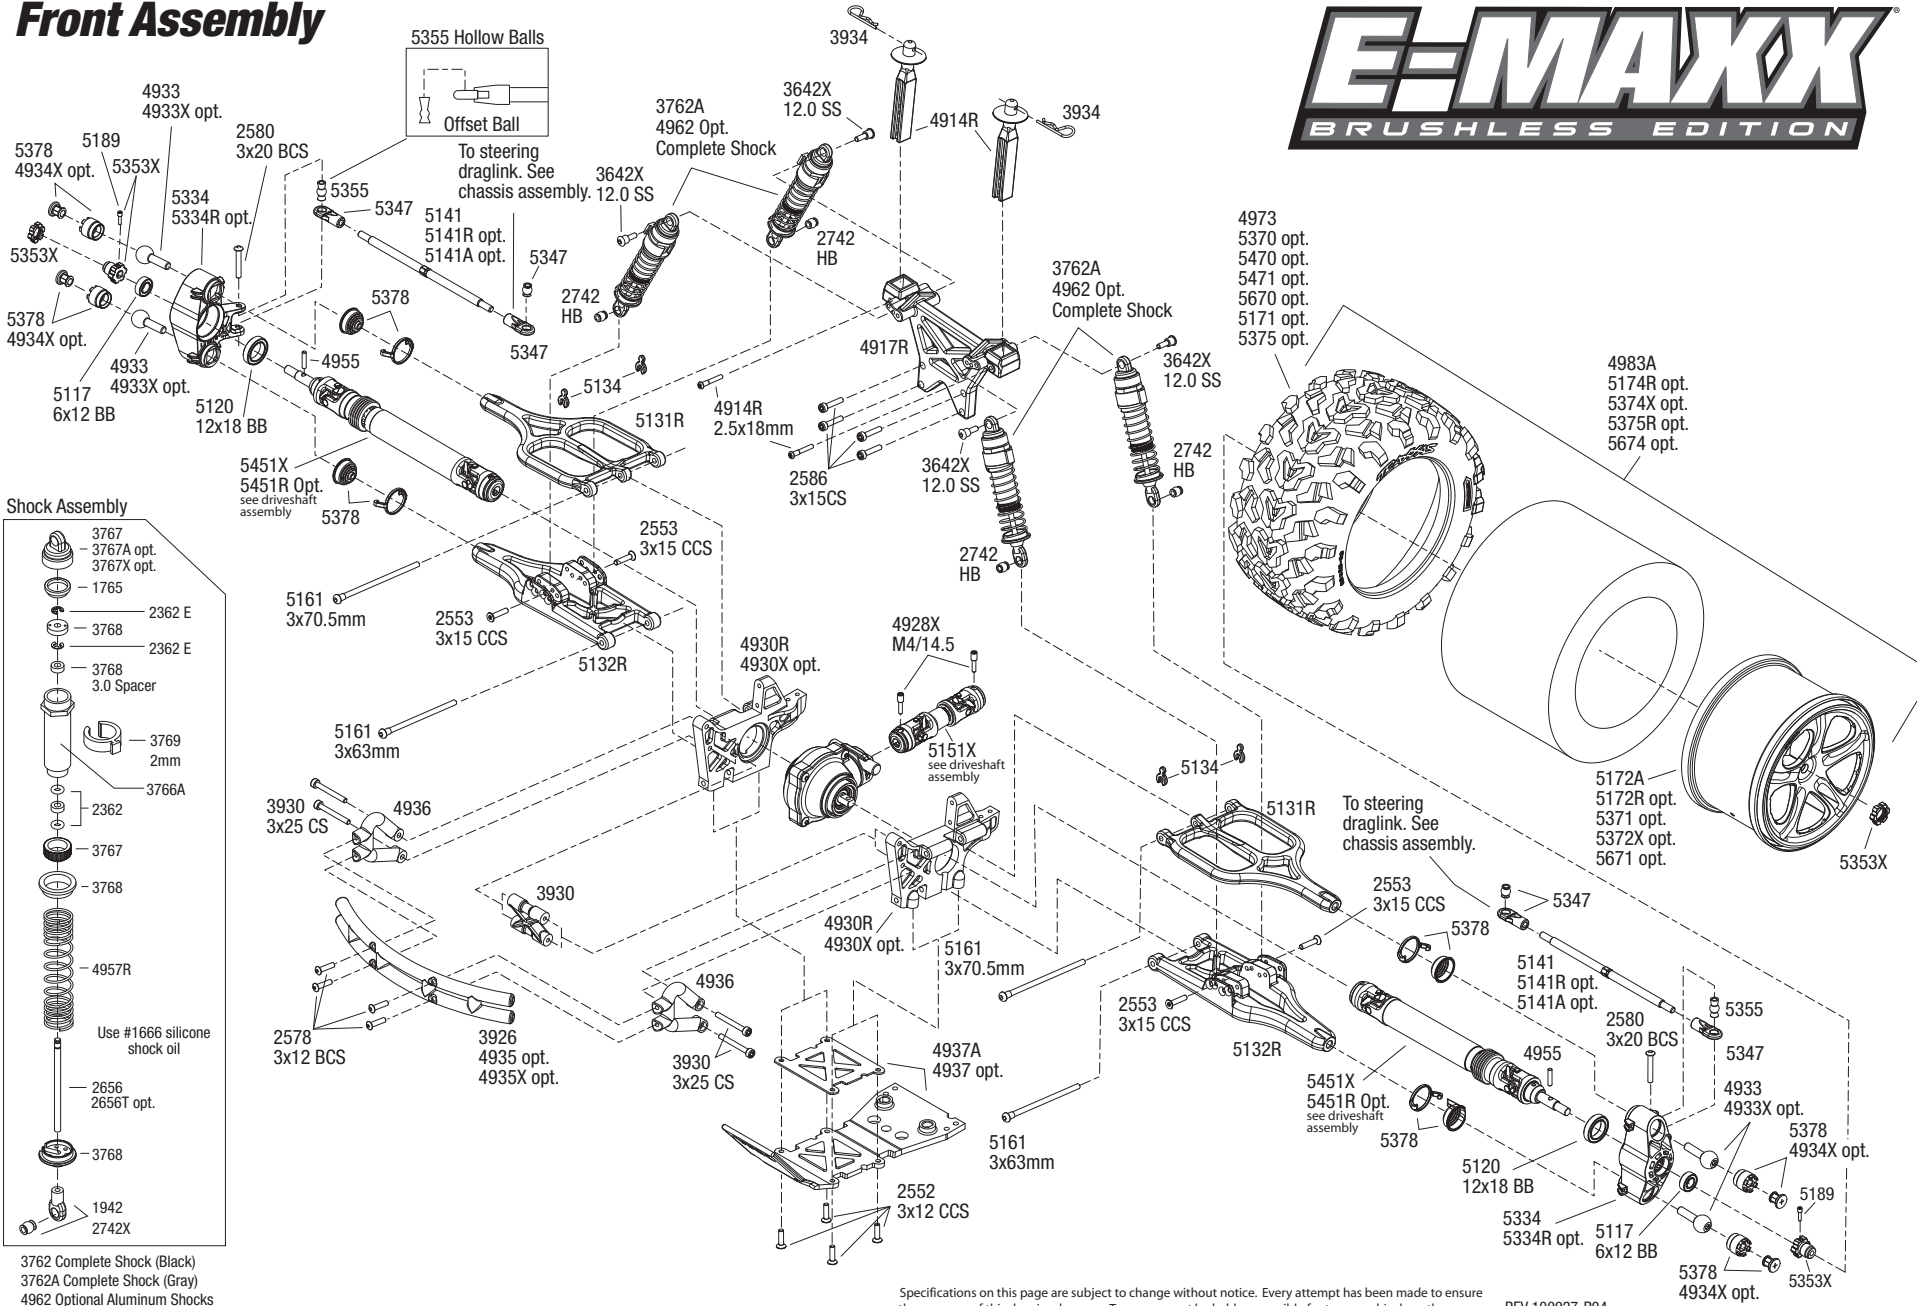

Front Assembly

3762 Complete Shock (Black)
3762A Complete Shock (Gray)
4962 Optional Aluminum Shocks