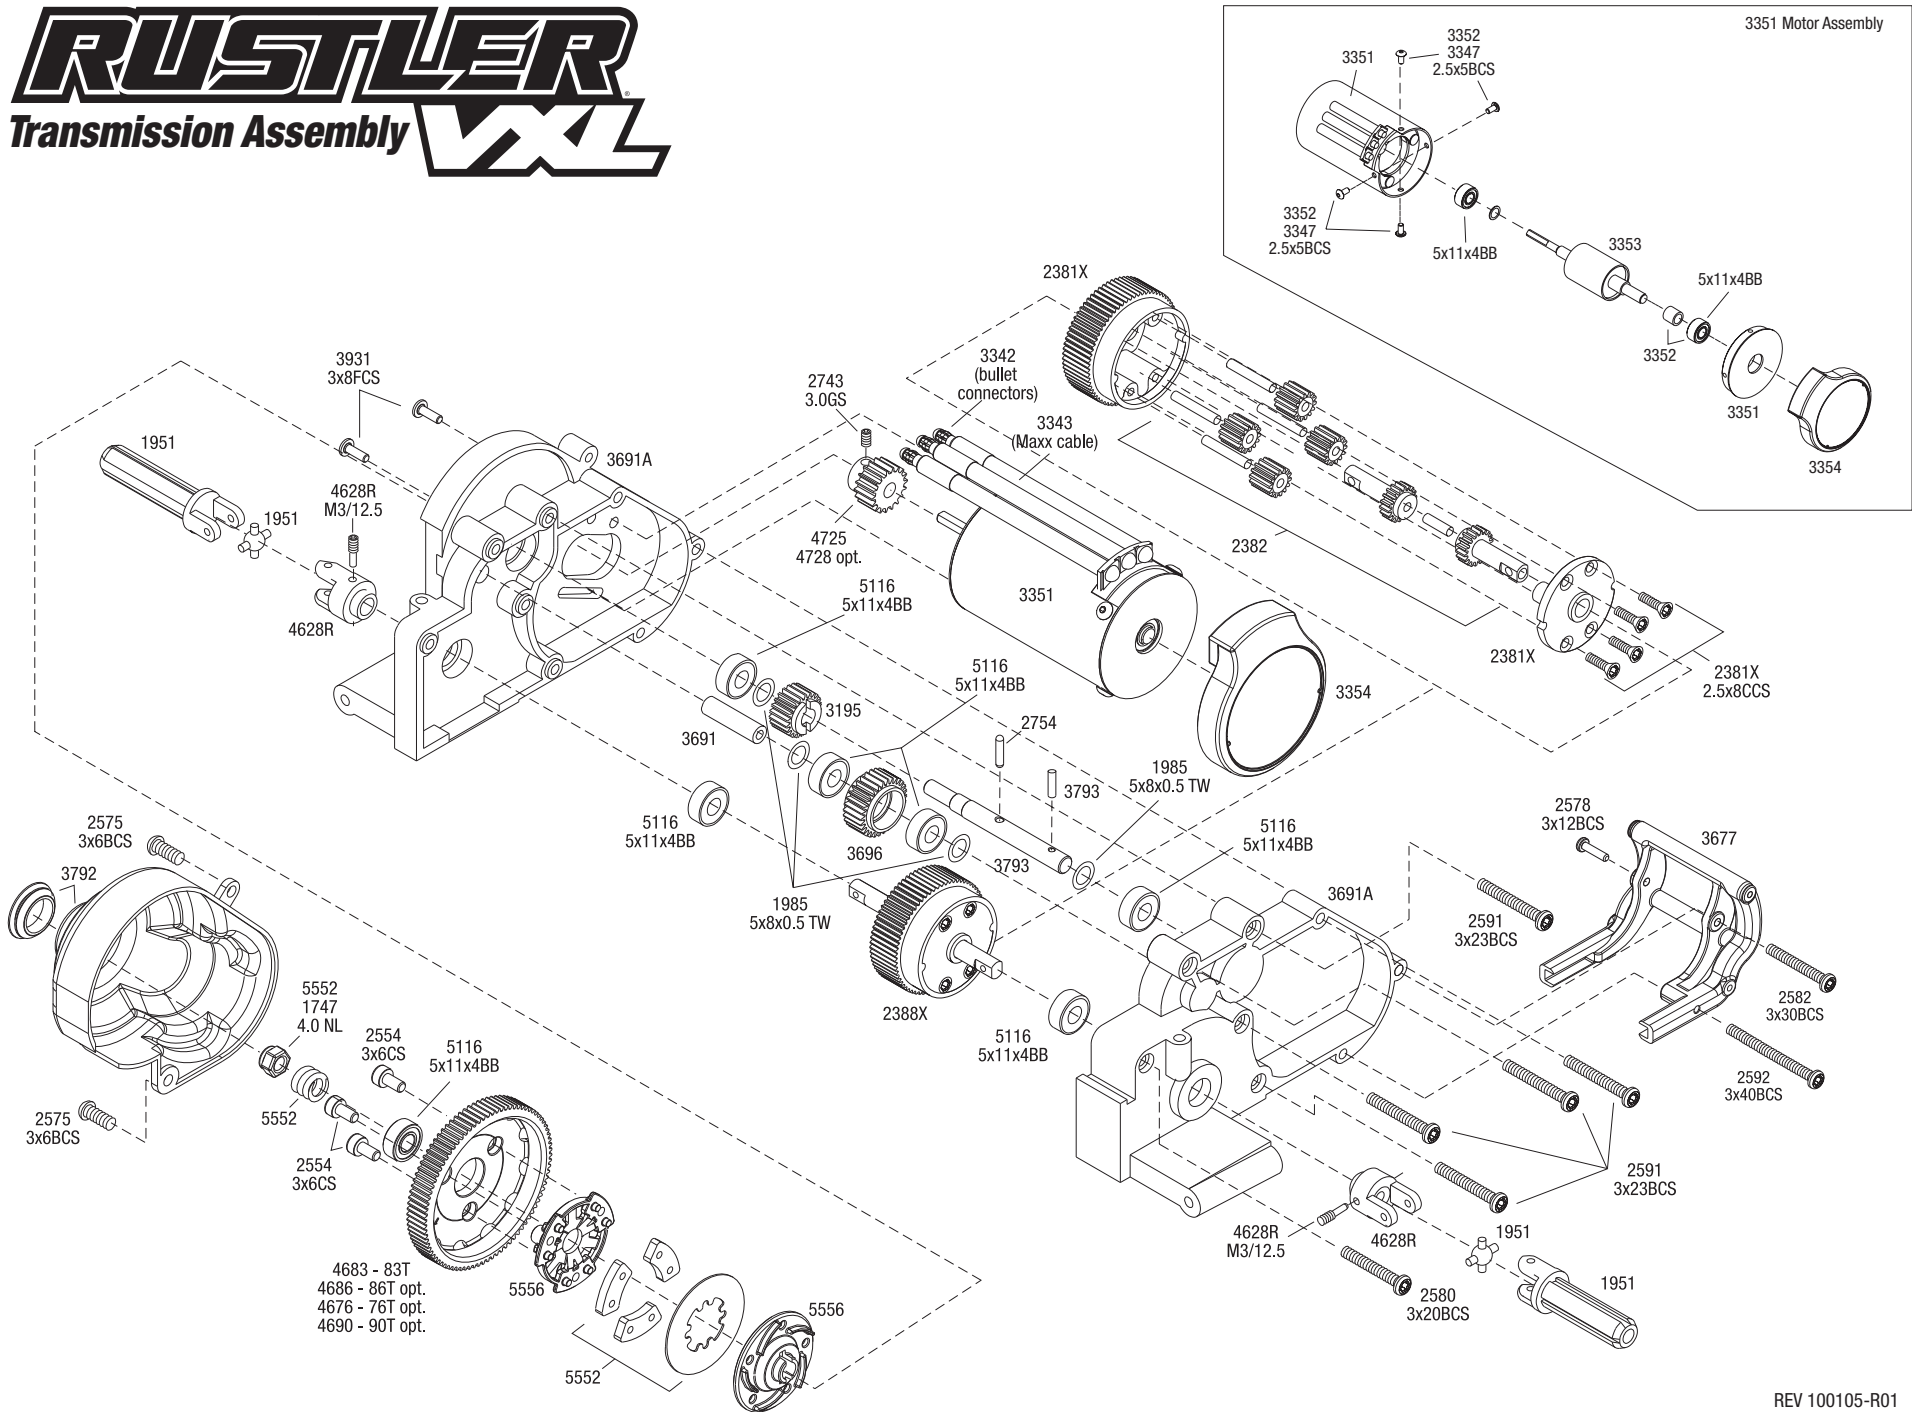

RUSTLER

Transmission Assembly **VXL**

See Parts List for a complete listing of optional accessories.

REV 100105-R01
 Specifications on this page are subject to change without notice.
 Every attempt has been made to ensure the accuracy of this drawing, however Traxxas cannot be held responsible for typographical or other errors.