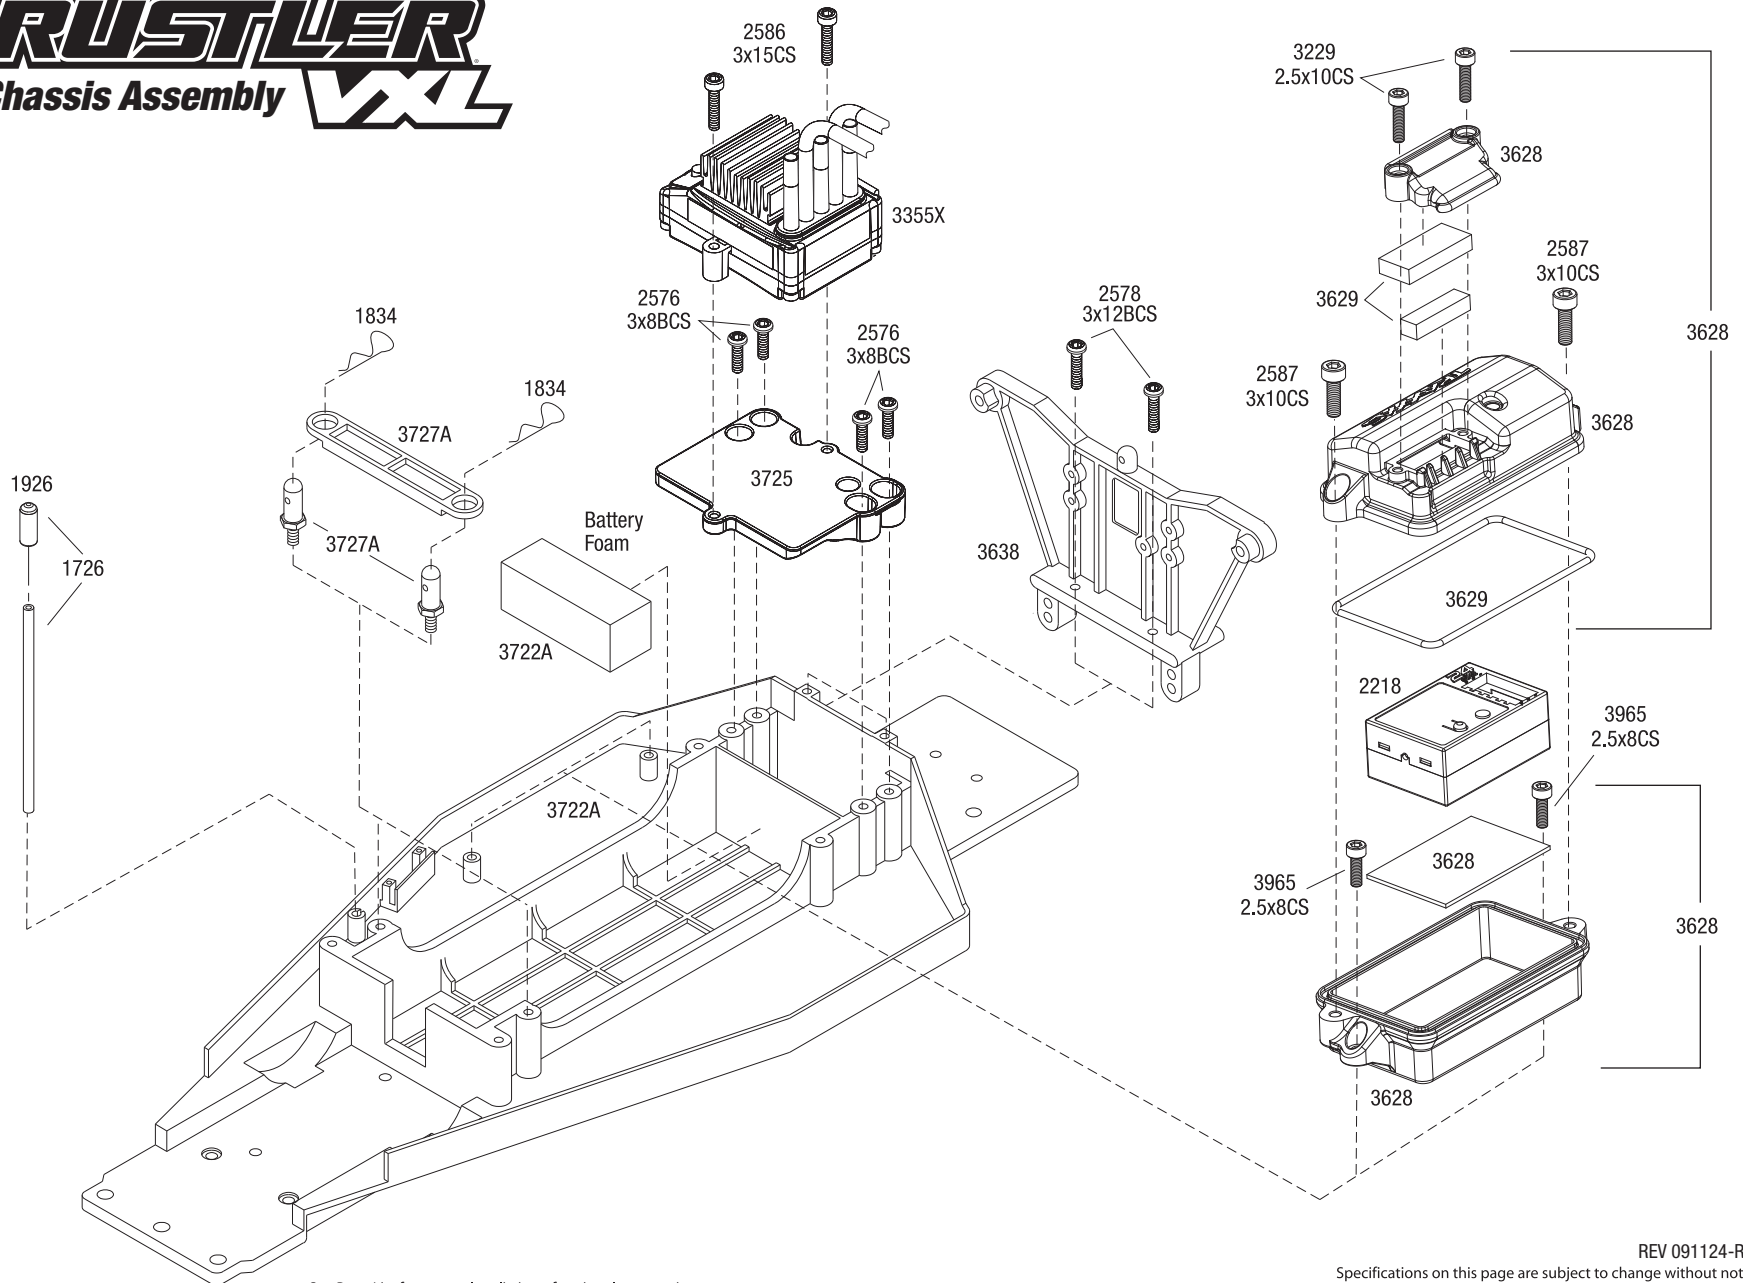

RUSTLER

Chassis Assembly **VXL**

See Parts List for a complete listing of optional accessories.

Every attempt has been made to ensure the accuracy of this drawing, however Traxxas cannot be held responsible for typographical or other errors.

REV 091124-R01

Specifications on this page are subject to change without notice.