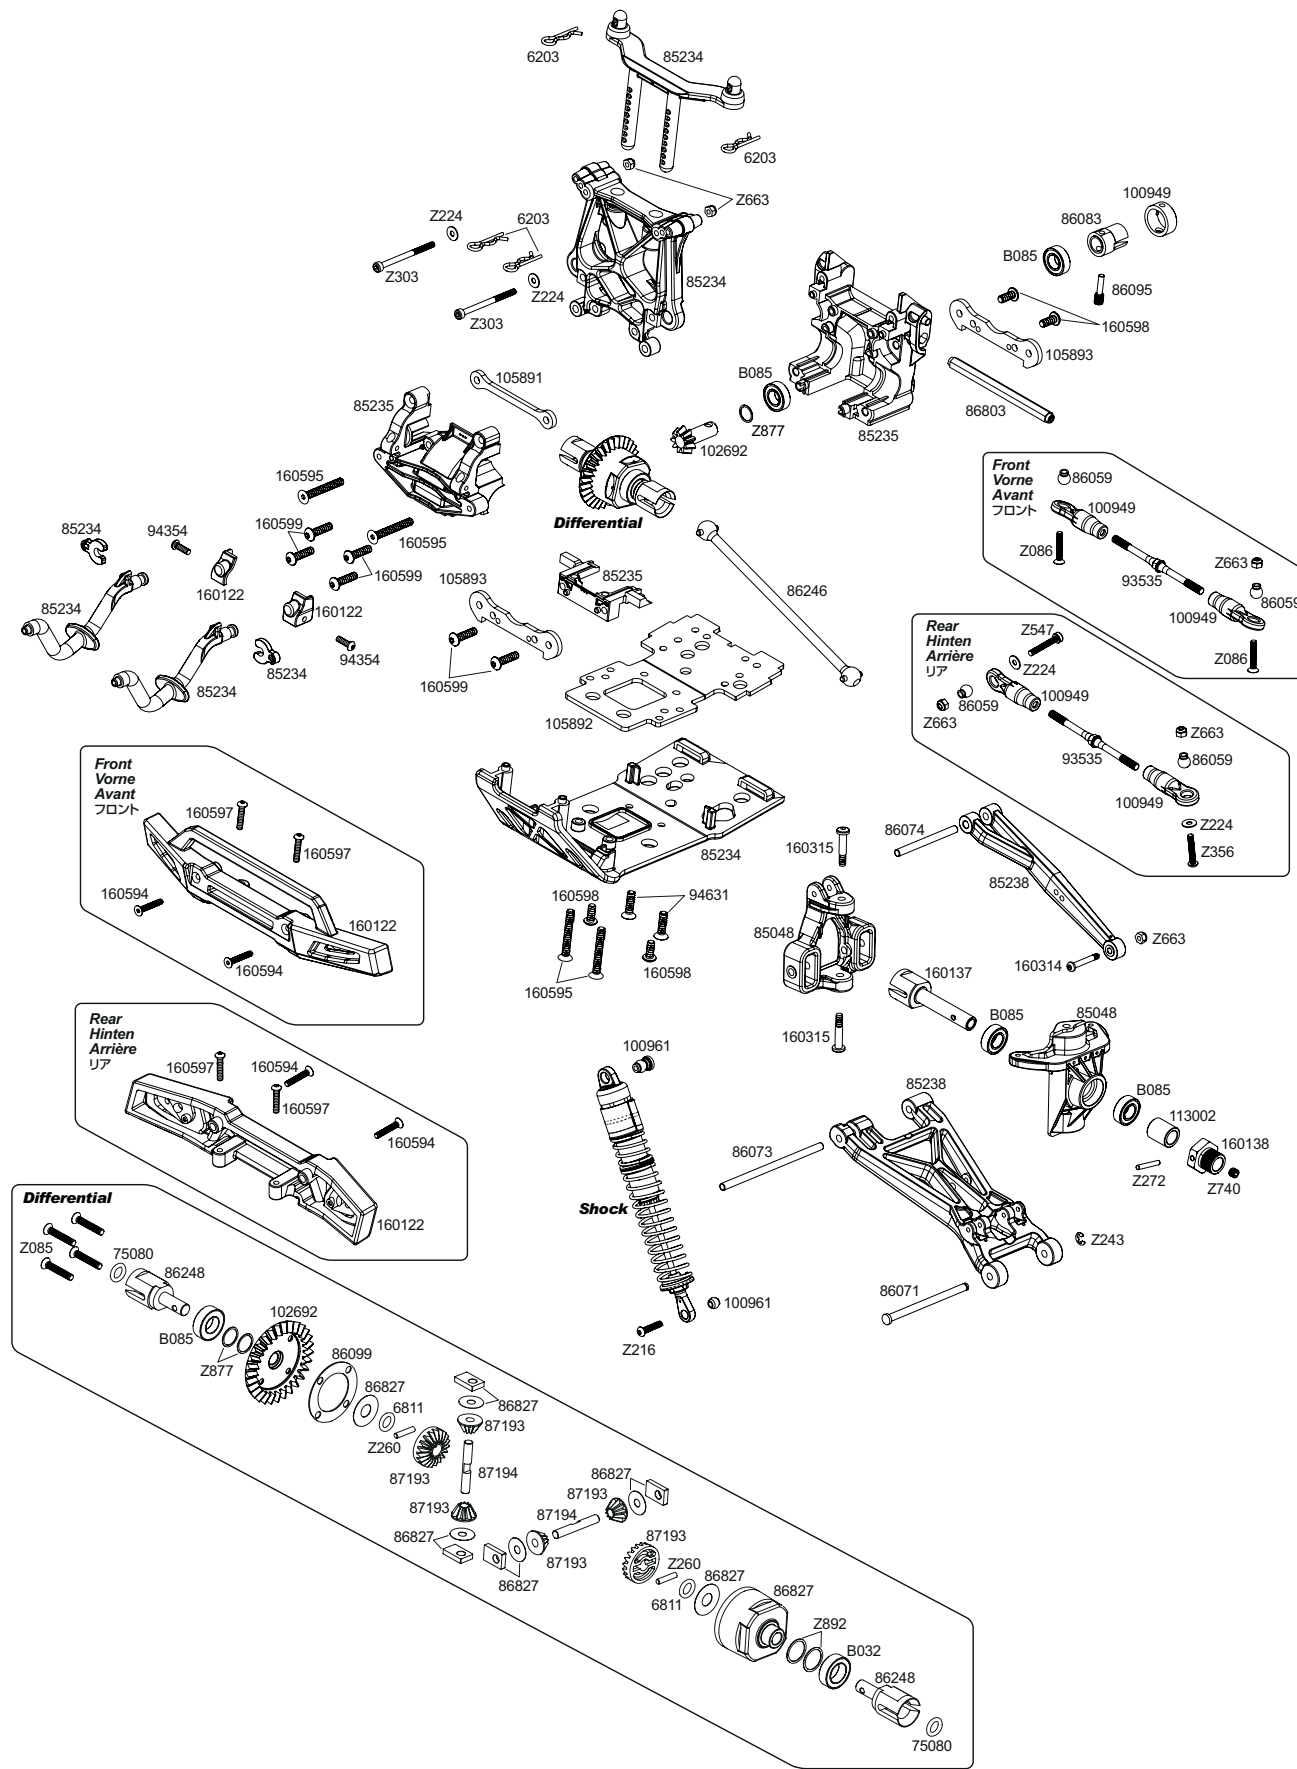

Gear Box Assembly Montage de la boîte de vitesses
Differential ギアボックス展開図