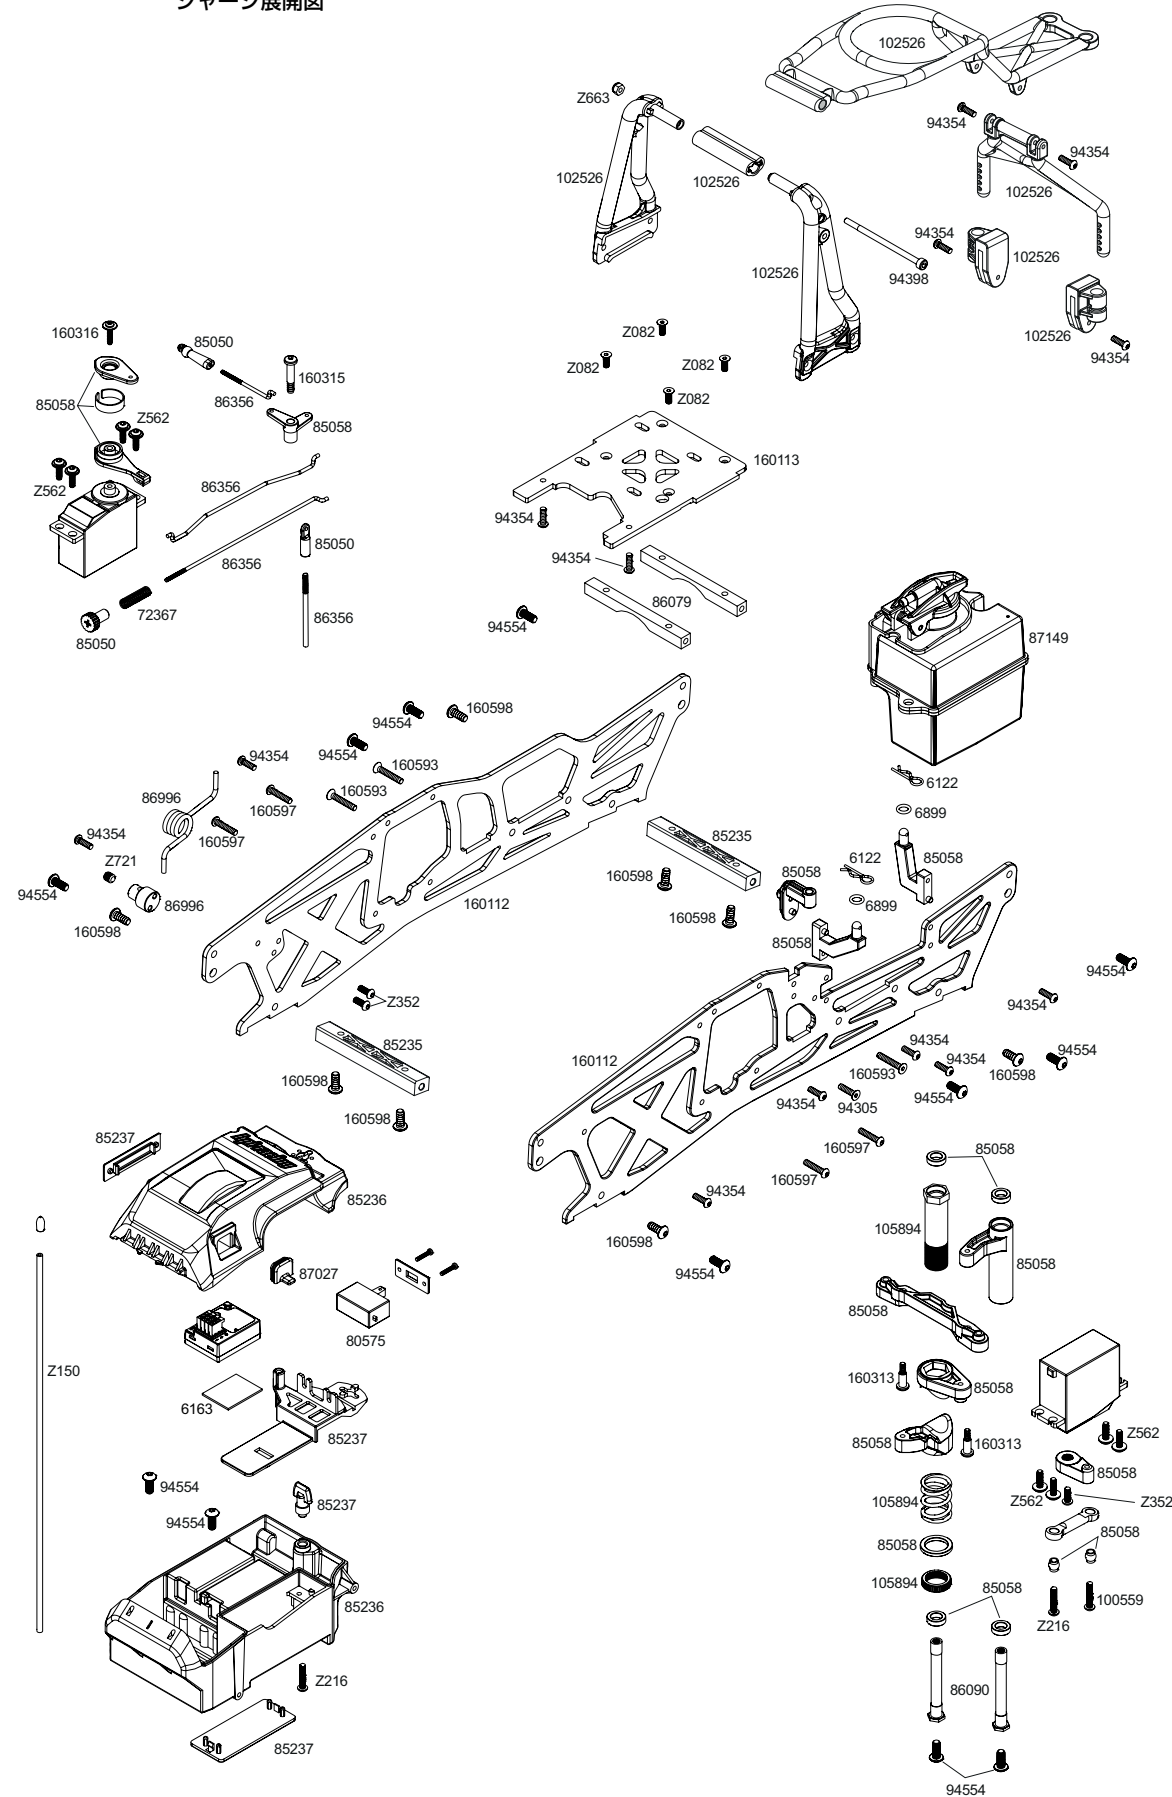

Chassis Assembly
Chassis

Montage du châssis
シャーシ展開図