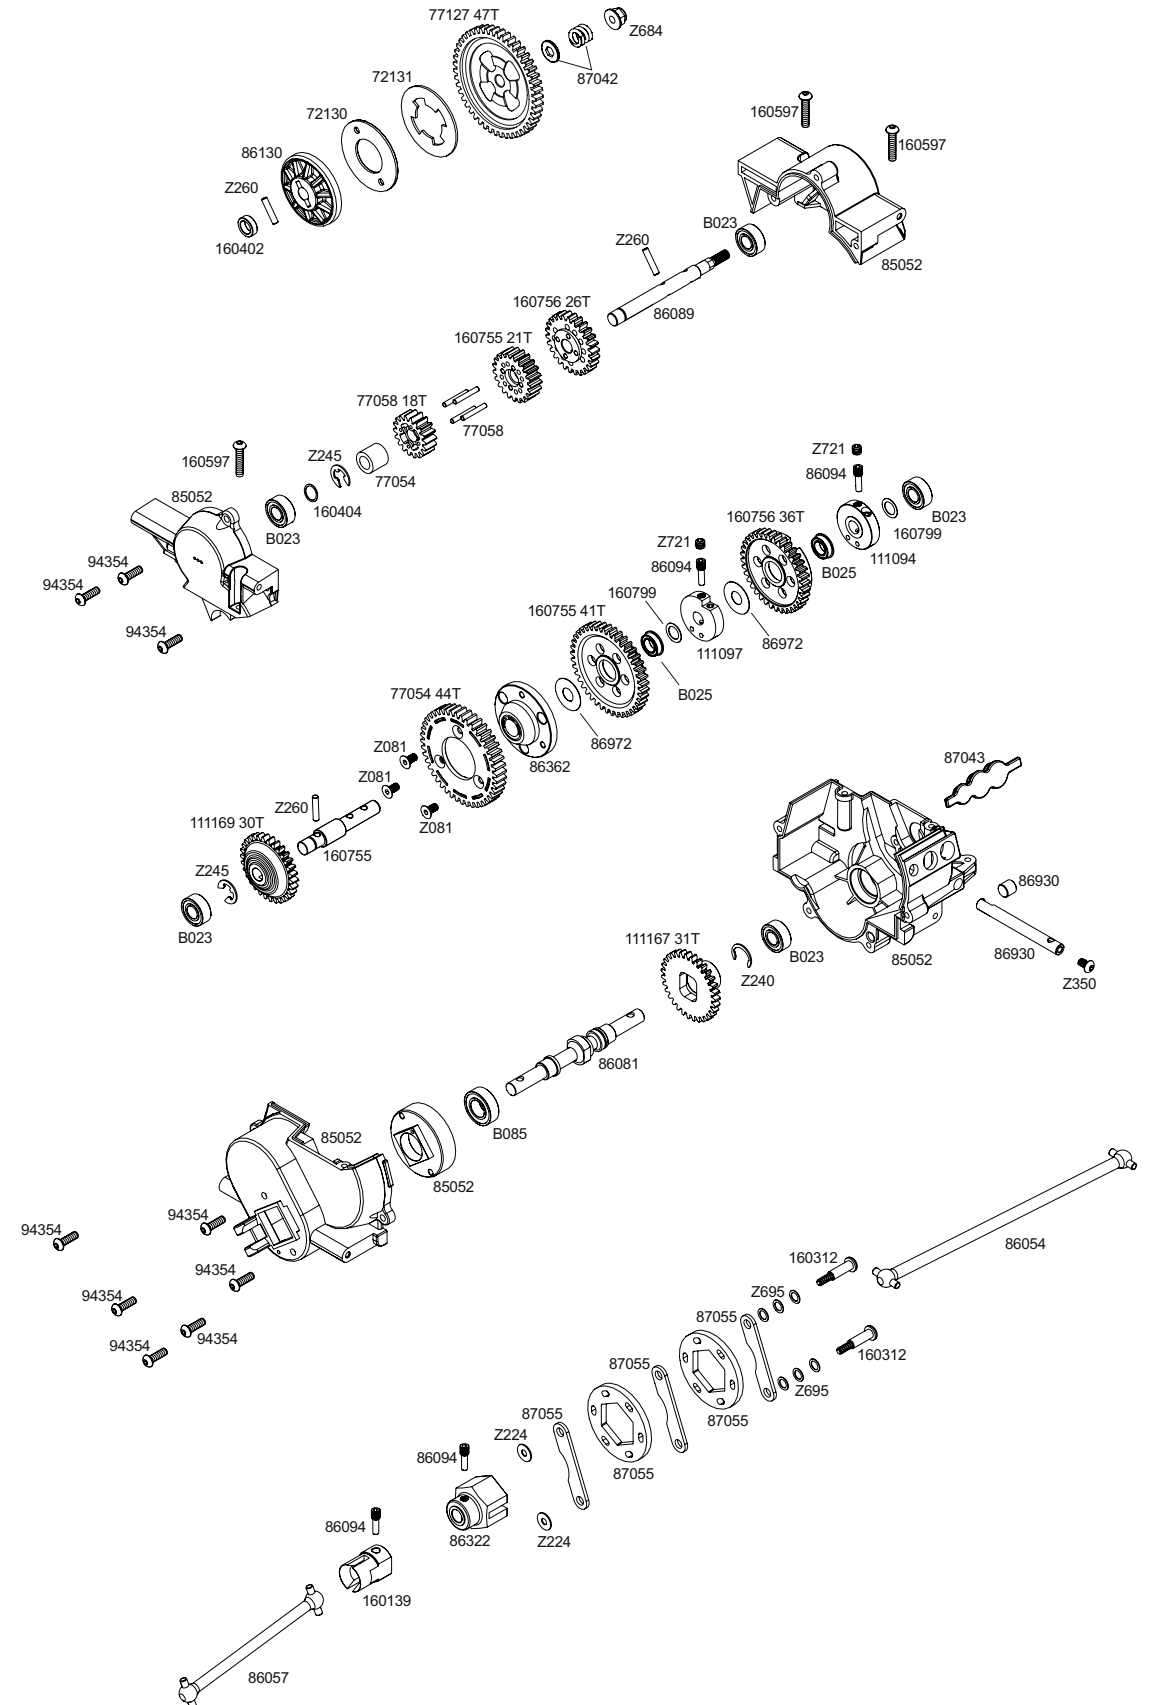

Transmission Assembly
Zusammenbau des Antriebs

Montage de la transmission
駆動系展開図