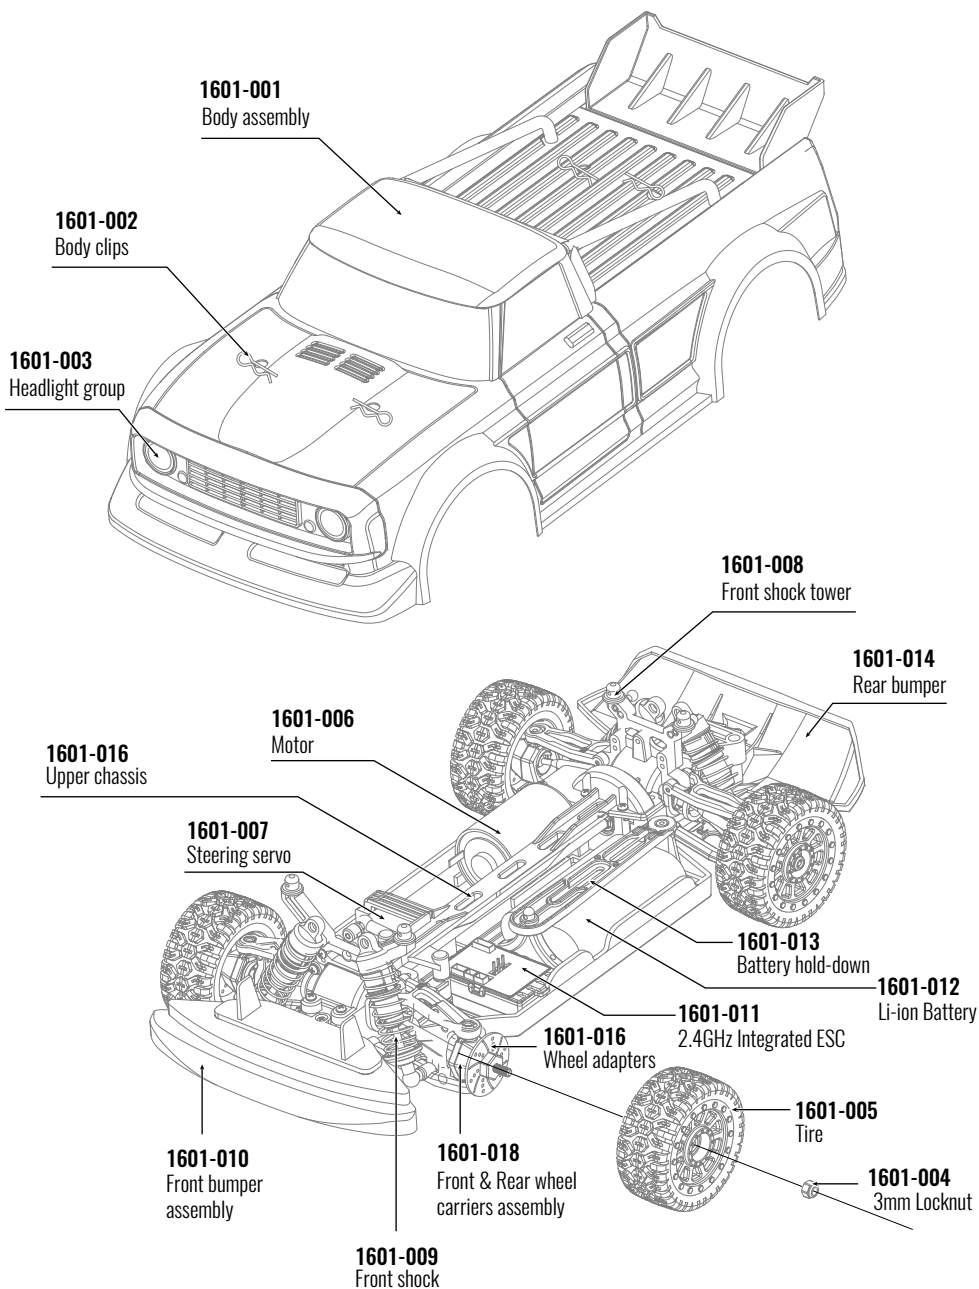

UD1601

Parts exploded view

Screws assembly diagram

1601-014 Top view

1601-014 Bottom view

Buyable accessories

1601-001

Body assembly

1601-008

Front & Rear shock tower assembly

1601-010

Front bumper assembly

1601-014

Rear bumper