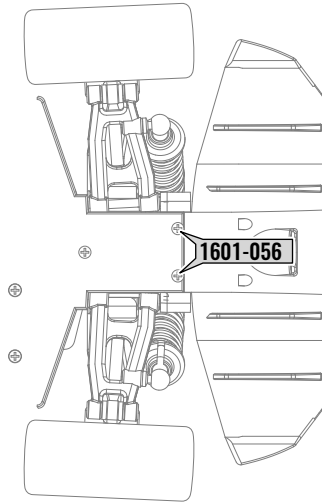

UD1601

Parts exploded view

Screws assembly diagram

1601-014 Top view

1601-014 Bottom view

Buyable accessories

1601-001

Body assembly

1601-008

Front & Rear shock tower assembly

1601-010

Front bumper assembly

1601-014

Rear bumper