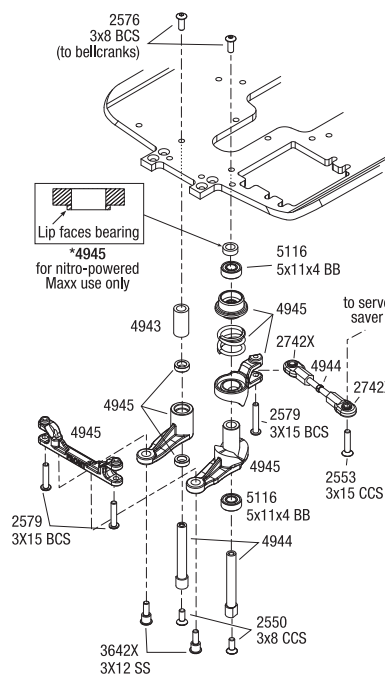

E-Maxx Bellcrank Installation

This bellcrank kit is a direct replacement for the E-Maxx model #3905. Refer to the exploded views included with your model for E-Maxx #3905 installation (exploded views are also available on Traxxas.com). This kit can also be used as part of an upgrade for nitro-powered Maxx models and E-Maxx model #3906. **Note: There is an additional spacer included in this kit for other Maxx installations, refer to the exploded view, right*.**

Additional hardware will need to be purchased to install this bellcrank on models other than E-Maxx model #3905. Refer to the parts list below.

- 5116 Ball bearings, blue rubber sealed (5x11x4mm) (2) $3.50
- 2579 Screws, 3x15mm button-head machine (hex drive) (6) $2.50
- 3642X Shoulder screws, Ultra Shocks (3x12 hex drive) (6) $3.00

For questions or technical assistance, call:
1-888-TRAXXAS
(1-888-872-9927) (U.S. residents only)

Nitro-Powered Maxx Models