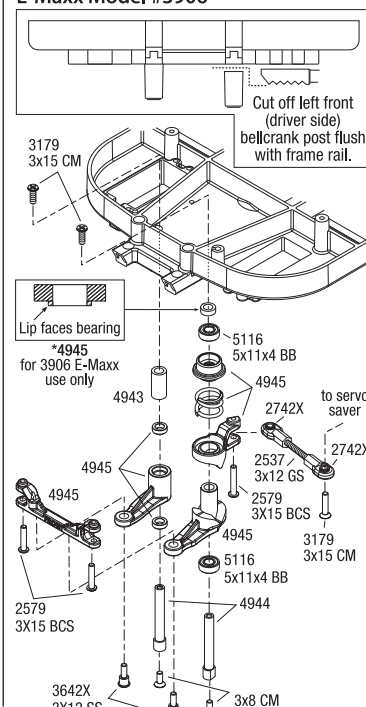

E-Maxx Model #3906

www.TRAXXAS.COM

Traxxas, 1100 Klein Road, Plano, TX 75074, Phone: 972-265-8000, Fax: 972-265-8011, e-mail: support@Traxxas.com

KC1112 Form 4945INST Rev 071031