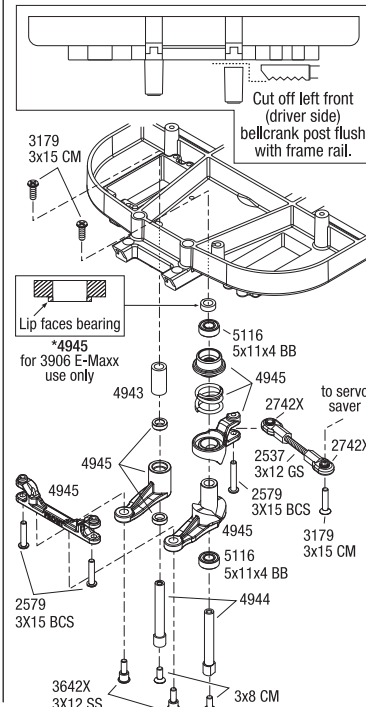

E-Maxx Model #3906

www.TRAXXAS.COM

Traxxas, 1100 Klein Road, Plano, TX 75074, Phone: 972-265-8000, Fax: 972-265-8011, e-mail: support@Traxxas.com

KC1112 Form 4945INST Rev 071031

E-Maxx Bellcrank Installation

This bellcrank kit is a direct replacement for the E-Maxx model #3905. Refer to the exploded views included with your model for E-Maxx #3905 installation (exploded views are also available on Traxxas.com). This kit can also be used as part of an upgrade for nitro-powered Maxx models and E-Maxx model #3906. **Note: There is an additional spacer included in this kit for other Maxx installations, refer to the exploded view, right*.**

Additional hardware will need to be purchased to install this bellcrank on models other than E-Maxx model #3905. Refer to the parts list below.

- 5116 Ball bearings, blue rubber sealed (5x11x4mm) (2) $3.50
- 2579 Screws, 3x15mm button-head machine (hex drive) (6) $2.50
- 3642X Shoulder screws, Ultra Shocks (3x12 hex drive) (6) $3.00

For questions or technical assistance, call:
1-888-TRAXXAS
(1-888-872-9927) (U.S. residents only)