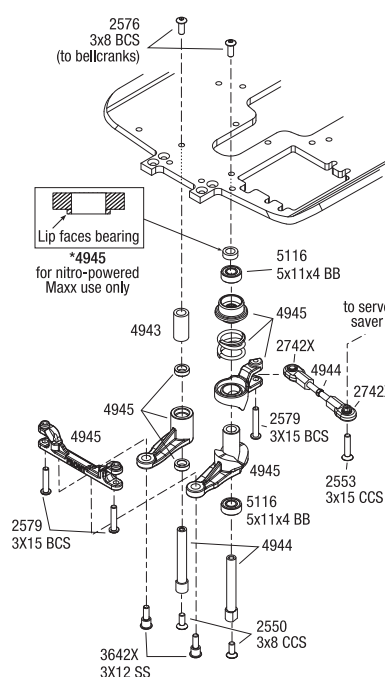

Nitro-Powered Maxx Models