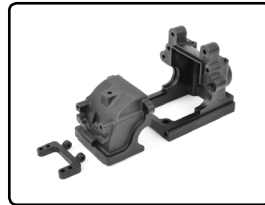

C-00180-008
Hub - Rear - Composite - 1 pc

C-00180-009-1
HD Steering Block - Pillow Ball Cup (2) - Front - Composite - 1 Set

C-00180-010
Suspension Arm - Lower - Rear - Composite - 1 pc

C-00180-011
Suspension Arm - Upper - Front - Composite - 1 pc

C-00180-012
Suspension Arm - Lower - Front - Composite - 1 pc

C-00180-018
Centre Diff Bulkhead - Composite - 1 Set

C-00180-020
Gearbox Brace Mount A - Rear - Composite - 1 pc

C-00180-023
Motor Mount Centre Diff Insert - Composite - 1 pc

C-00180-033
Gearbox Case Set - Composite - 1 Set

C-00180-036
Steering Bellcrank - Parts A-B-C - Composite - 1 Set

C-00180-044
Ball Joint 6mm - Composite - 2 pcs

C-00180-045
Bumper Spacer - Front - 1 pc

C-00180-048
Bushings Set - 0 Deg - Composite - 1 Set