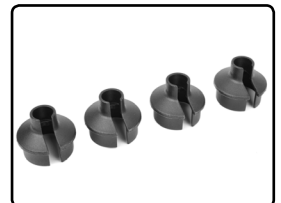

C-00180-029
Shock Spring Cup - Composite - 4 pcs