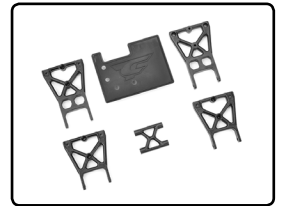

C-00180-716
Centre Roll Cage - Composite - 1 set