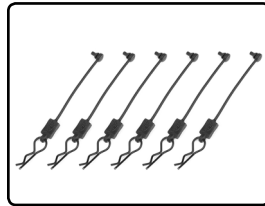

C-00180-614
Body Clip Retainer w/ Body clip - Black - 6 pcs