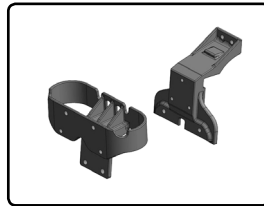

C-00180-703
Bumper Holder / Absorber - Front - Composite - 1 pc