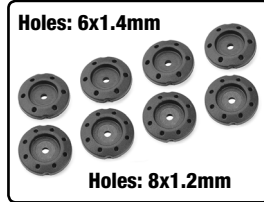

Holes: 6x1.4mm
Holes: 8x1.2mm
C-00180-768
Shock Piston Heavy Duty - 4mm thick - 1 Set