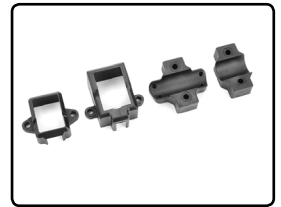

C-00180-660
Switch Holder - Torox 135 - 180 Switch - Tube 12mm - 1 Set