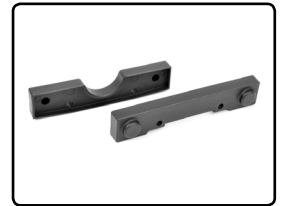

C-00180-012
Suspension Arm - Lower - Front - Composite - 1 pc

C-00180-018
Centre Diff Bulkhead - Composite - 1 Set

C-00180-020
Gearbox Brace Mount A - Rear - Composite - 1 pc

C-00180-023
Motor Mount Centre Diff Insert - Composite - 1 pc

C-00180-033
Gearbox Case Set - Composite - 1 Set

C-00180-036
Steering Bellcrank - Parts A-B-C - Composite - 1 Set

C-00180-044
Ball Joint 6mm - Composite - 2 pcs

C-00180-045
Bumper Spacer - Front - 1 pc

C-00180-048
Bushings Set - 0 Deg - Composite - 1 Set

C-00180-051
Suspension Arm Mount - Front - Composite - 1 Set

C-00180-052
Suspension Arm Mount - Rear - Composite - 1 Set

C-00180-055
Suspension Arm Shim - Composite - 1 Set

C-00180-089
Anti-Roll Bar Ball Cups - Composite - 4 pcs