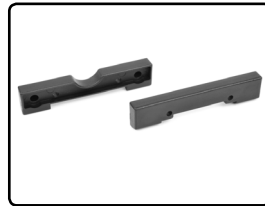

C-00180-012
Suspension Arm - Lower - Front - Composite - 1 pc

C-00180-018
Centre Diff Bulkhead - Composite - 1 Set

C-00180-020
Gearbox Brace Mount A - Rear - Composite - 1 pc

C-00180-023
Motor Mount Centre Diff Insert - Composite - 1 pc

C-00180-033
Gearbox Case Set - Composite - 1 Set

C-00180-036
Steering Bellcrank - Parts A-B-C - Composite - 1 Set

C-00180-044
Ball Joint 6mm - Composite - 2 pcs

C-00180-045
Bumper Spacer - Front - 1 pc

C-00180-048
Bushings Set - 0 Deg - Composite - 1 Set

C-00180-051
Suspension Arm Mount - Front - Composite - 1 Set

C-00180-052
Suspension Arm Mount - Rear - Composite - 1 Set

C-00180-055
Suspension Arm Shim - Composite - 1 Set

C-00180-089
Anti-Roll Bar Ball Cups - Composite - 4 pcs