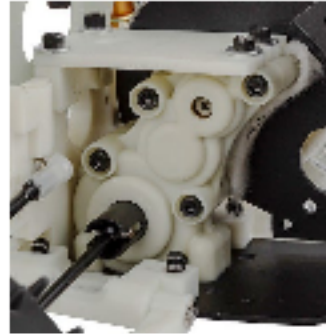

## CHAMPIONSHIP-WINNING ENGINEERING

The Truck category of off-road competition makes unique demands in chassis, suspension, and overall design. Team Associated's RC10T benefits from the race-proven engineering of our 2-time World Champion RC10. But in fact, the RC10T shares only the alloy monocoque tub and racing shocks of the legendary RC10.

Prototypes of the RC10T proved highly competitive, finishing first and second in the 1991 Florida Winter Championships. Unique features, all of which are incorporated into the production RC10T, include a long wheelbase and super wide track to optimize the Truck Class regulations. Suspension arms are precision molded from virgin nylon and reinforced to be exceptionally strong, yet very light. The four-wheel independent suspension, shocks, and towers also allow for extremely long travel.

Truck racing wheels and tires were also developed specially for the RC10T. This rerelease RC10T comes with standard wide rear tires and the famously banned narrow front tires. All wheels are lightweight, 3-piece modular design, molded perfectly concentric in virgin nylon. The narrow front tires were designed for the existing ROAR Truck Class rules of the era and used on the winning prototype RC10Ts.

## SPECIFICATIONS

Scale	1:10
Power	Electric
Length	396.7/15.6"
Width	317.5mm/12.5"
Weight	Varies
Wheelbase	275mm/10.8" (varies)
Internal Drive Ratio	2.25:1