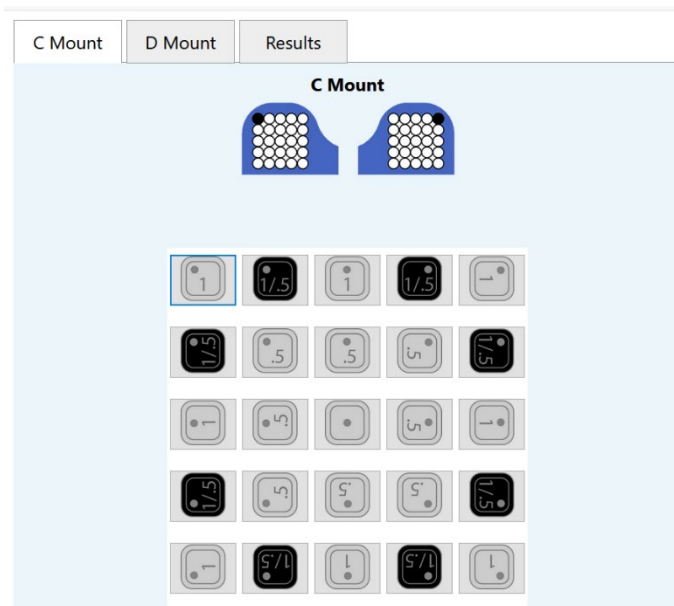

Select the link for your vehicle to access the online arm mount calculator.

- |   |                            |
|---|----------------------------|
|  | <a href="#">calculator</a> |
|  | <a href="#">calculator</a> |
|  | <a href="#">calculator</a> |
|  | <a href="#">calculator</a> |