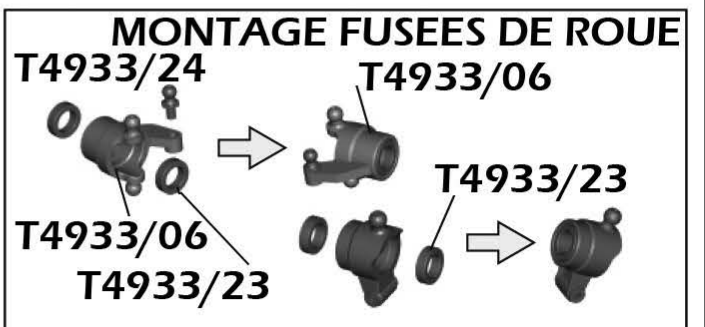

MONTAGE DIRECTION

MONTAGE CARDAN CENTRAL

MONTAGE DIFF AV/AR

SUPPORT AMORT AV

SUPPORT AMORTISSEUR AR

TRIANGULATION AV

TRIANGULATION AR

MONTAGE CARDAN

MONTAGE FUSEES DE ROUE

ARRIERE

AVANT