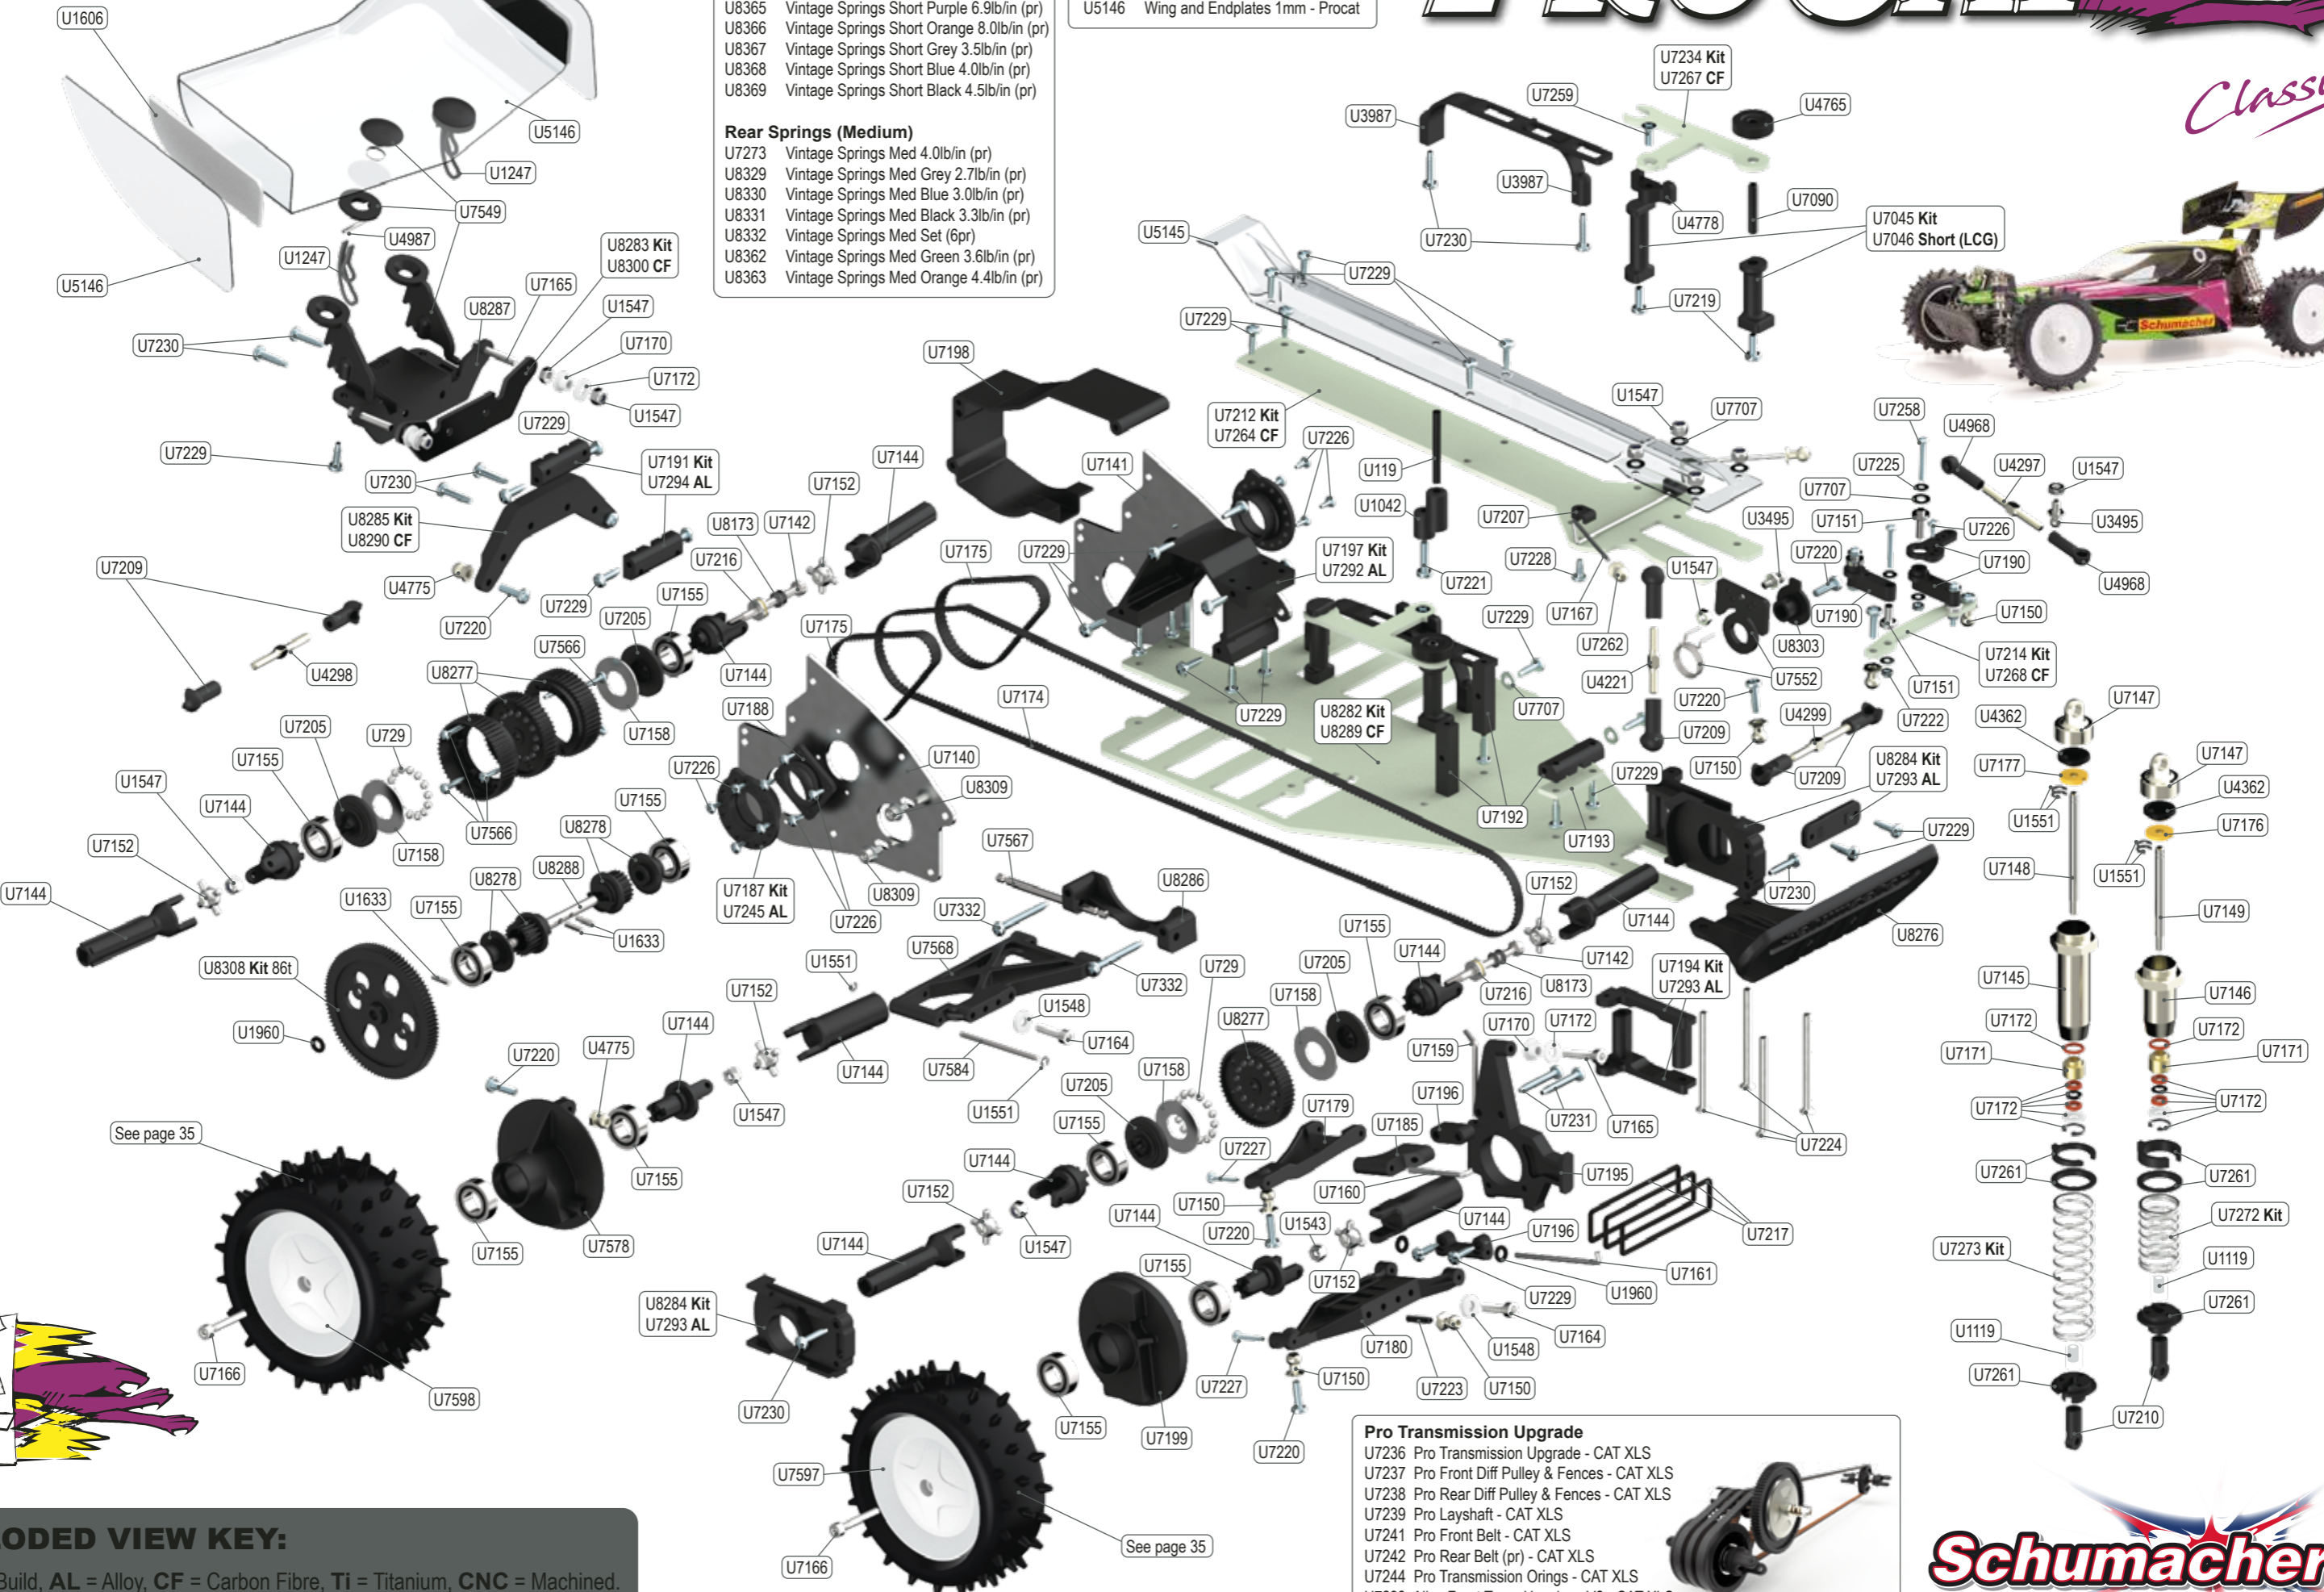

Classic

Front Springs (Short)

- U7272 Vintage Springs Short 6.0lb/in (pr)
- U8328 Vintage Springs Short Set (7pr)
- U8364 Vintage Springs Short Green 5.2lb/in (pr)
- U8365 Vintage Springs Short Purple 6.9lb/in (pr)
- U8366 Vintage Springs Short Orange 8.0lb/in (pr)
- U8367 Vintage Springs Short Grey 3.5lb/in (pr)
- U8368 Vintage Springs Short Blue 4.0lb/in (pr)
- U8369 Vintage Springs Short Black 4.5lb/in (pr)

Rear Springs (Medium)

- U7273 Vintage Springs Med 4.0lb/in (pr)
- U8329 Vintage Springs Med Grey 2.7lb/in (pr)
- U8330 Vintage Springs Med Blue 3.0lb/in (pr)
- U8331 Vintage Springs Med Black 3.3lb/in (pr)
- U8332 Vintage Springs Med Set (6pr)
- U8362 Vintage Springs Med Green 3.6lb/in (pr)
- U8363 Vintage Springs Med Orange 4.4lb/in (pr)

Bodies & Decals

- U5143 Bodyshell 0.75mm - Procat
- U5144 Undertray 0.75mm - Procat
- U5145 Belt Cover 1mm - Procat
- U5146 Wing and Endplates 1mm - Procat

Pro Transmission Upgrade

- U7236 Pro Transmission Upgrade - CAT XLS
- U7237 Pro Front Diff Pulley & Fences - CAT XLS
- U7238 Pro Rear Diff Pulley & Fences - CAT XLS
- U7239 Pro Layshaft - CAT XLS
- U7241 Pro Front Belt - CAT XLS
- U7242 Pro Rear Belt (pr) - CAT XLS
- U7244 Pro Transmission Orings - CAT XLS
- U7293 Alloy Front Trans Housings V2 - CAT XLS

EXPLODED VIEW KEY:
 Kit = Kit Build, AL = Alloy, CF = Carbon Fibre, Ti = Titanium, CNC = Machined.