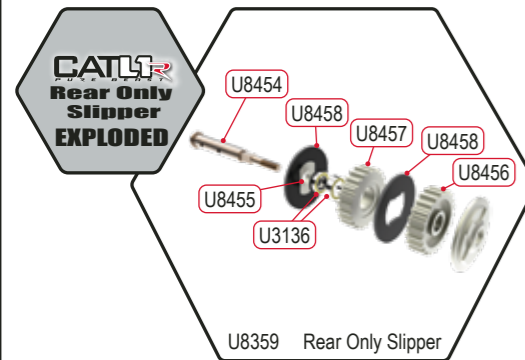

Big Bore Springs Rear (Long)

- CR178 CORE RC Big Bore Spring Tuning Set; Long 7prs
- CR184 Big Bore Spring; Long White - 1.8 pr
- CR185 Big Bore Spring; Long Red - 2.0 pr
- CR186 Big Bore Spring; Long Green - 2.2 pr **KB**
- CR187 Big Bore Spring; Long Blue - 2.4 pr
- CR188 Big Bore Spring; Long Black - 2.6 pr
- CR699 Big Bore Spring; Long Orange - 2.8 pr
- CR700 Big Bore Spring; Long Yellow - 3.0 pr
- CR808 High Response Spring; Long Red - 2.0 lb/in (pr)
- CR809 High Response Spring; Long Green - 2.2 lb/in (pr)
- CR810 High Response Spring; Long Blue - 2.4 lb/in (pr)
- CR811 High Response Spring; Long Black - 2.6 lb/in (pr)
- CR812 High Response Spring Tuning Set Long 4prs

- U4741 6mm Offset Servo Arms
- AX011 Aerox Alloy Servo 25T
- AX012 Aerox Alloy Servo 23T