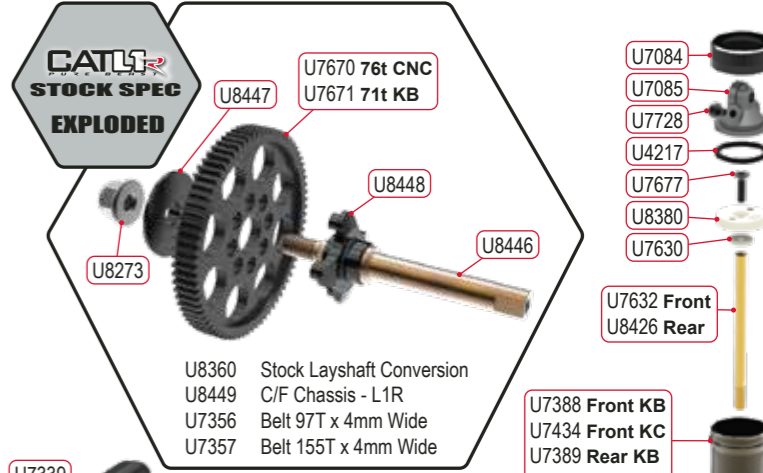

**Big Bore Springs Front (Medium)**

- CR177 CORE RC Big Bore Spring Tuning Set; Med 7prs
- CR179 Big Bore Spring; Med White - 2.8 pr
- CR180 Big Bore Spring; Med Red - 3.1 pr
- CR181 Big Bore Spring; Med Green - 3.4 pr
- CR182 Big Bore Spring; Med Blue - 3.7 pr **KB**
- CR183 Big Bore Spring; Med Black - 4.0 pr
- CR635 Big Bore Spring; Med Orange - 4.3 pr
- CR636 Big Bore Spring; Med Yellow - 4.6 pr

**Big Bore Springs Rear (Long)**

- CR178 CORE RC Big Bore Spring Tuning Set; Long 7prs
- CR184 Big Bore Spring; Long White - 1.8 pr
- CR185 Big Bore Spring; Long Red - 2.0 pr
- CR186 Big Bore Spring; Long Green - 2.2 pr **KB**
- CR187 Big Bore Spring; Long Blue - 2.4 pr
- CR188 Big Bore Spring; Long Black - 2.6 pr
- CR699 Big Bore Spring; Long Orange - 2.8 pr
- CR700 Big Bore Spring; Long Yellow - 3.0 pr
- CR808 High Response Spring; Long Red - 2.0 lb/in (pr)
- CR809 High Response Spring; Long Green - 2.2 lb/in (pr)
- CR810 High Response Spring; Long Blue - 2.4 lb/in (pr)
- CR811 High Response Spring; Long Black - 2.6 lb/in (pr)
- CR812 High Response Spring Tuning Set Long 4prs

- U4741 6mm Offset Servo Arms
- AX011 Aerox Alloy Servo 25T
- AX012 Aerox Alloy Servo 23T

- Wheels**
- U4365 Wheel; Hex Rear - Black - Off Road - pr
  - U4366 Wheel; Hex Rear - White - Off Road - pr
  - U4495 Wheel; Hex Front - Black - 4wd - pr
  - U4496 Wheel; Hex Front - White - 4wd - pr
  - U7458 Wheel Front 4WD - Neon Yellow v2 - pr
  - U7459 Wheel Front 4WD - Neon Yellow v2 - 5pr
  - U7460 Wheel Rear Off-Road - Neon Yellow v2 - pr
  - U7461 Wheel Rear Off-Road - Neon Yellow v2 - 5pr
  - U7468 Wheel Front 4WD - White - 5pr
  - U7469 Wheel Rear Off-Road - White - 5pr