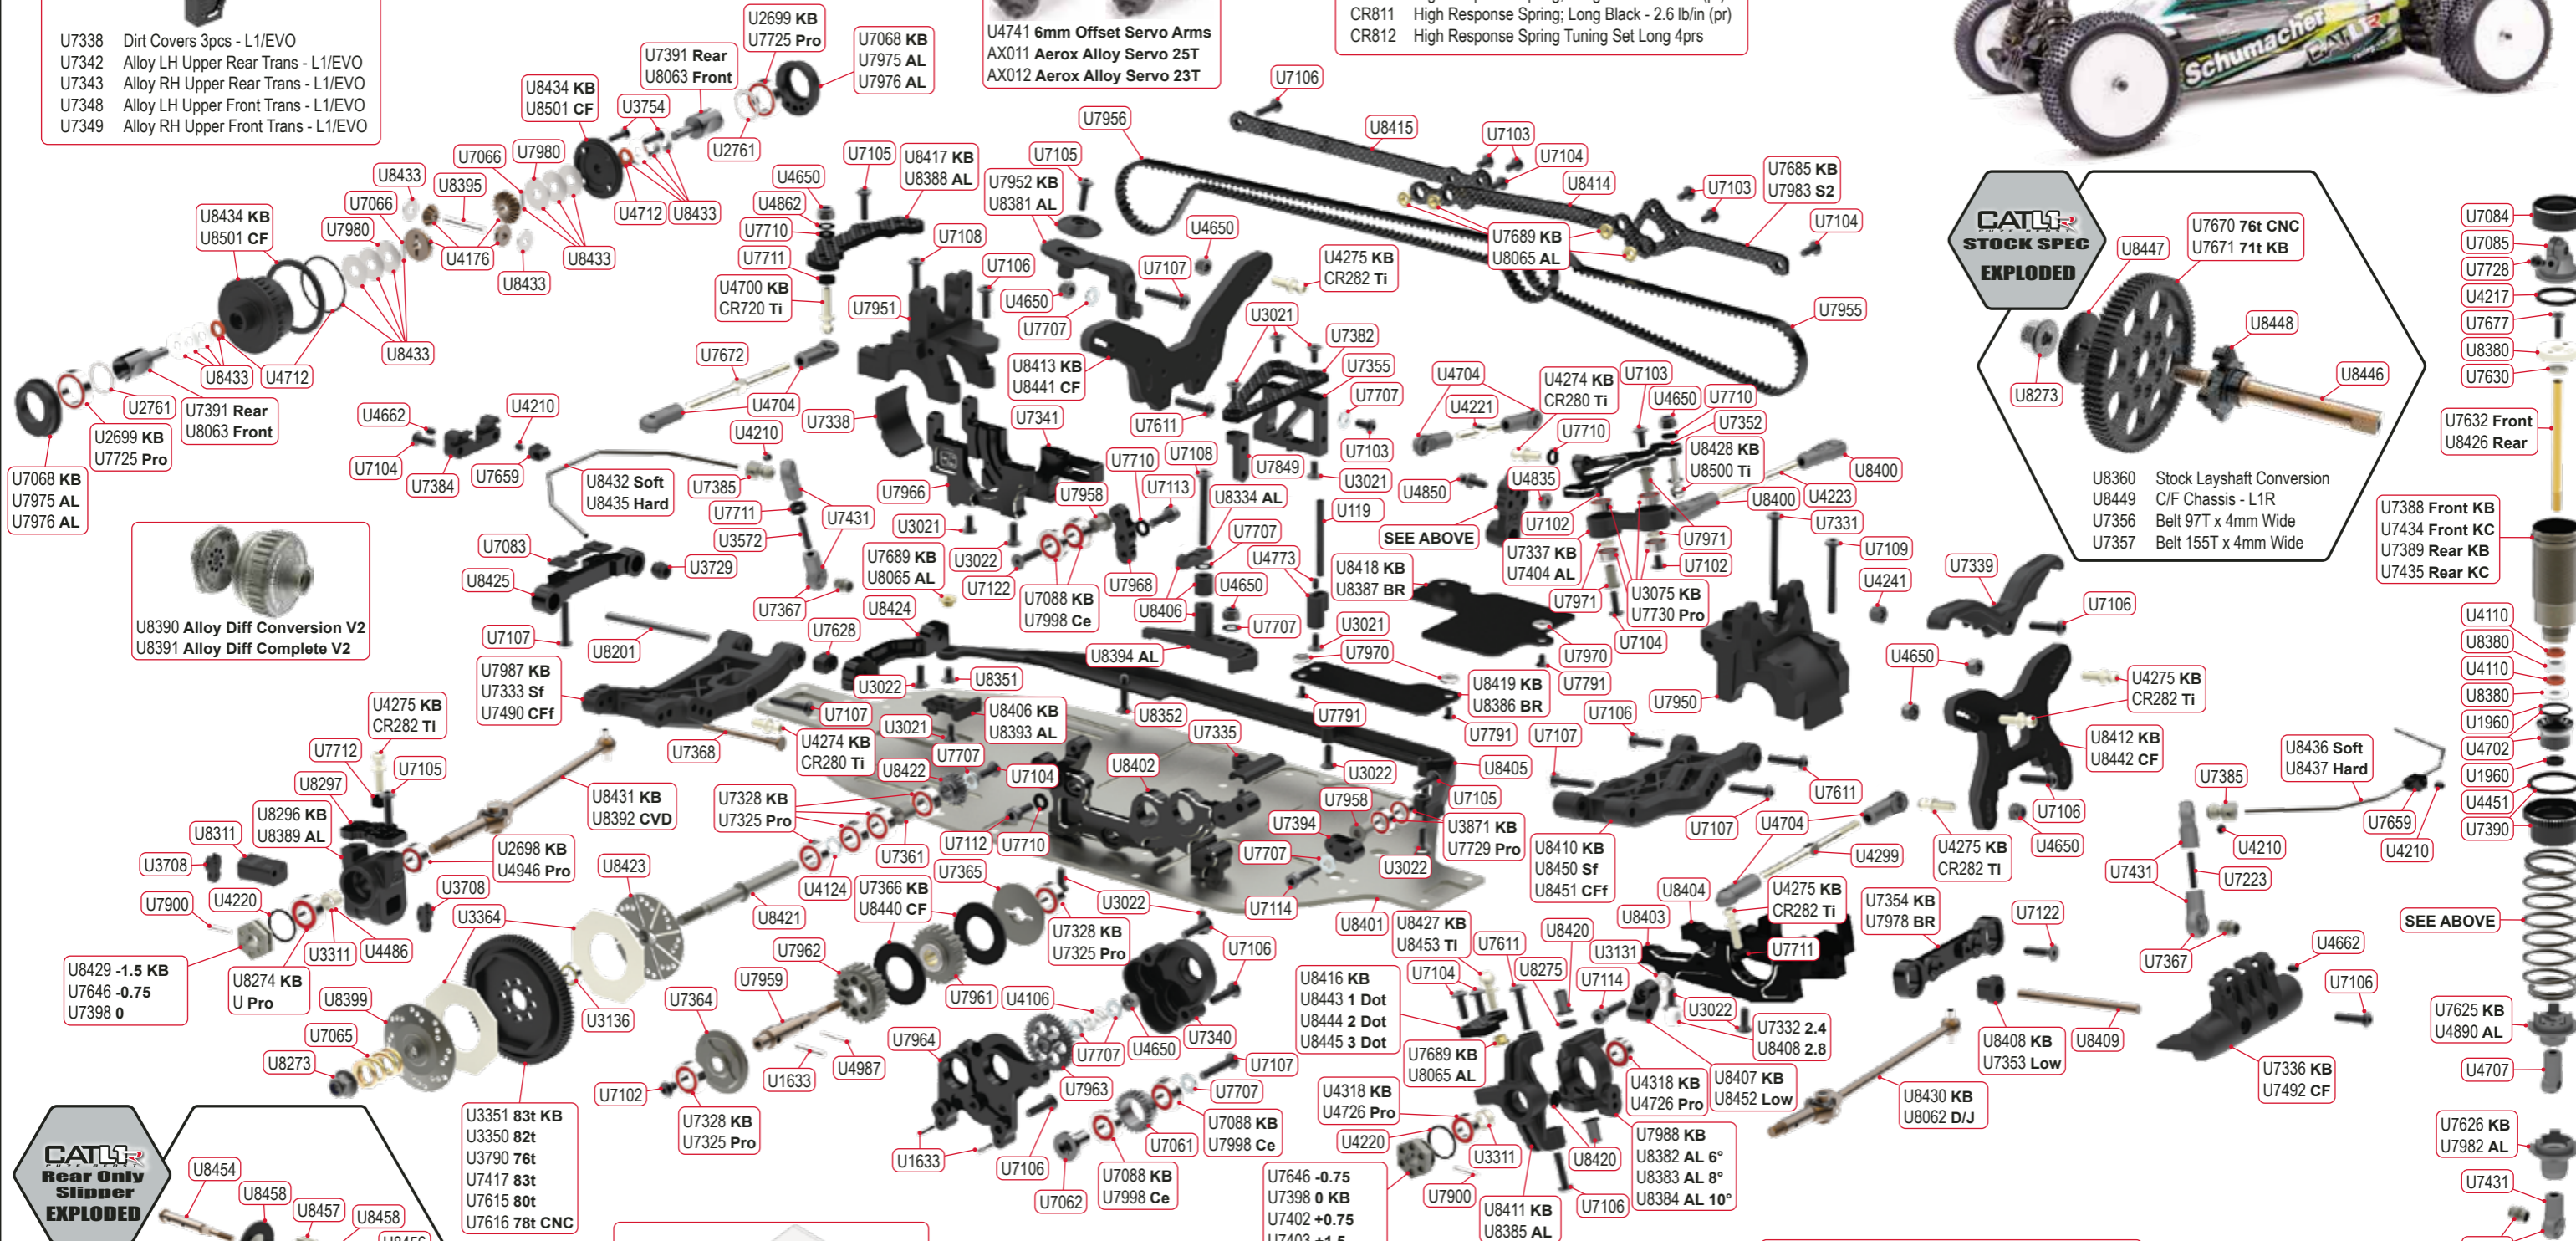

**Big Bore Springs Front (Medium)**

- CR177 CORE RC Big Bore Spring Tuning Set; Med 7prs
- CR179 Big Bore Spring; Med White - 2.8 pr
- CR180 Big Bore Spring; Med Red - 3.1 pr
- CR181 Big Bore Spring; Med Green - 3.4 pr
- CR182 Big Bore Spring; Med Blue - 3.7 pr **KB**
- CR183 Big Bore Spring; Med Black - 4.0 pr
- CR635 Big Bore Spring; Med Orange - 4.3 pr
- CR636 Big Bore Spring; Med Yellow - 4.6 pr

**Big Bore Springs Rear (Long)**

- CR178 CORE RC Big Bore Spring Tuning Set; Long 7prs
- CR184 Big Bore Spring; Long White - 1.8 pr
- CR185 Big Bore Spring; Long Red - 2.0 pr
- CR186 Big Bore Spring; Long Green - 2.2 pr **KB**
- CR187 Big Bore Spring; Long Blue - 2.4 pr
- CR188 Big Bore Spring; Long Black - 2.6 pr
- CR699 Big Bore Spring; Long Orange - 2.8 pr
- CR700 Big Bore Spring; Long Yellow - 3.0 pr
- CR808 High Response Spring; Long Red - 2.0 lb/in (pr)
- CR809 High Response Spring; Long Green - 2.2 lb/in (pr)
- CR810 High Response Spring; Long Blue - 2.4 lb/in (pr)
- CR811 High Response Spring; Long Black - 2.6 lb/in (pr)
- CR812 High Response Spring Tuning Set Long 4prs

- U4741 6mm Offset Servo Arms
- AX011 Aerox Alloy Servo 25T
- AX012 Aerox Alloy Servo 23T

- Wheels**
- U4365 Wheel; Hex Rear - Black - Off Road - pr
  - U4366 Wheel; Hex Rear - White - Off Road - pr
  - U4495 Wheel; Hex Front - Black - 4wd - pr
  - U4496 Wheel; Hex Front - White - 4wd - pr
  - U7458 Wheel Front 4WD - Neon Yellow v2 - pr
  - U7459 Wheel Front 4WD - Neon Yellow v2 - 5pr
  - U7460 Wheel Rear Off-Road - Neon Yellow v2 - pr
  - U7461 Wheel Rear Off-Road - Neon Yellow v2 - 5pr
  - U7468 Wheel Front 4WD - White - 5pr
  - U7469 Wheel Rear Off-Road - White - 5pr