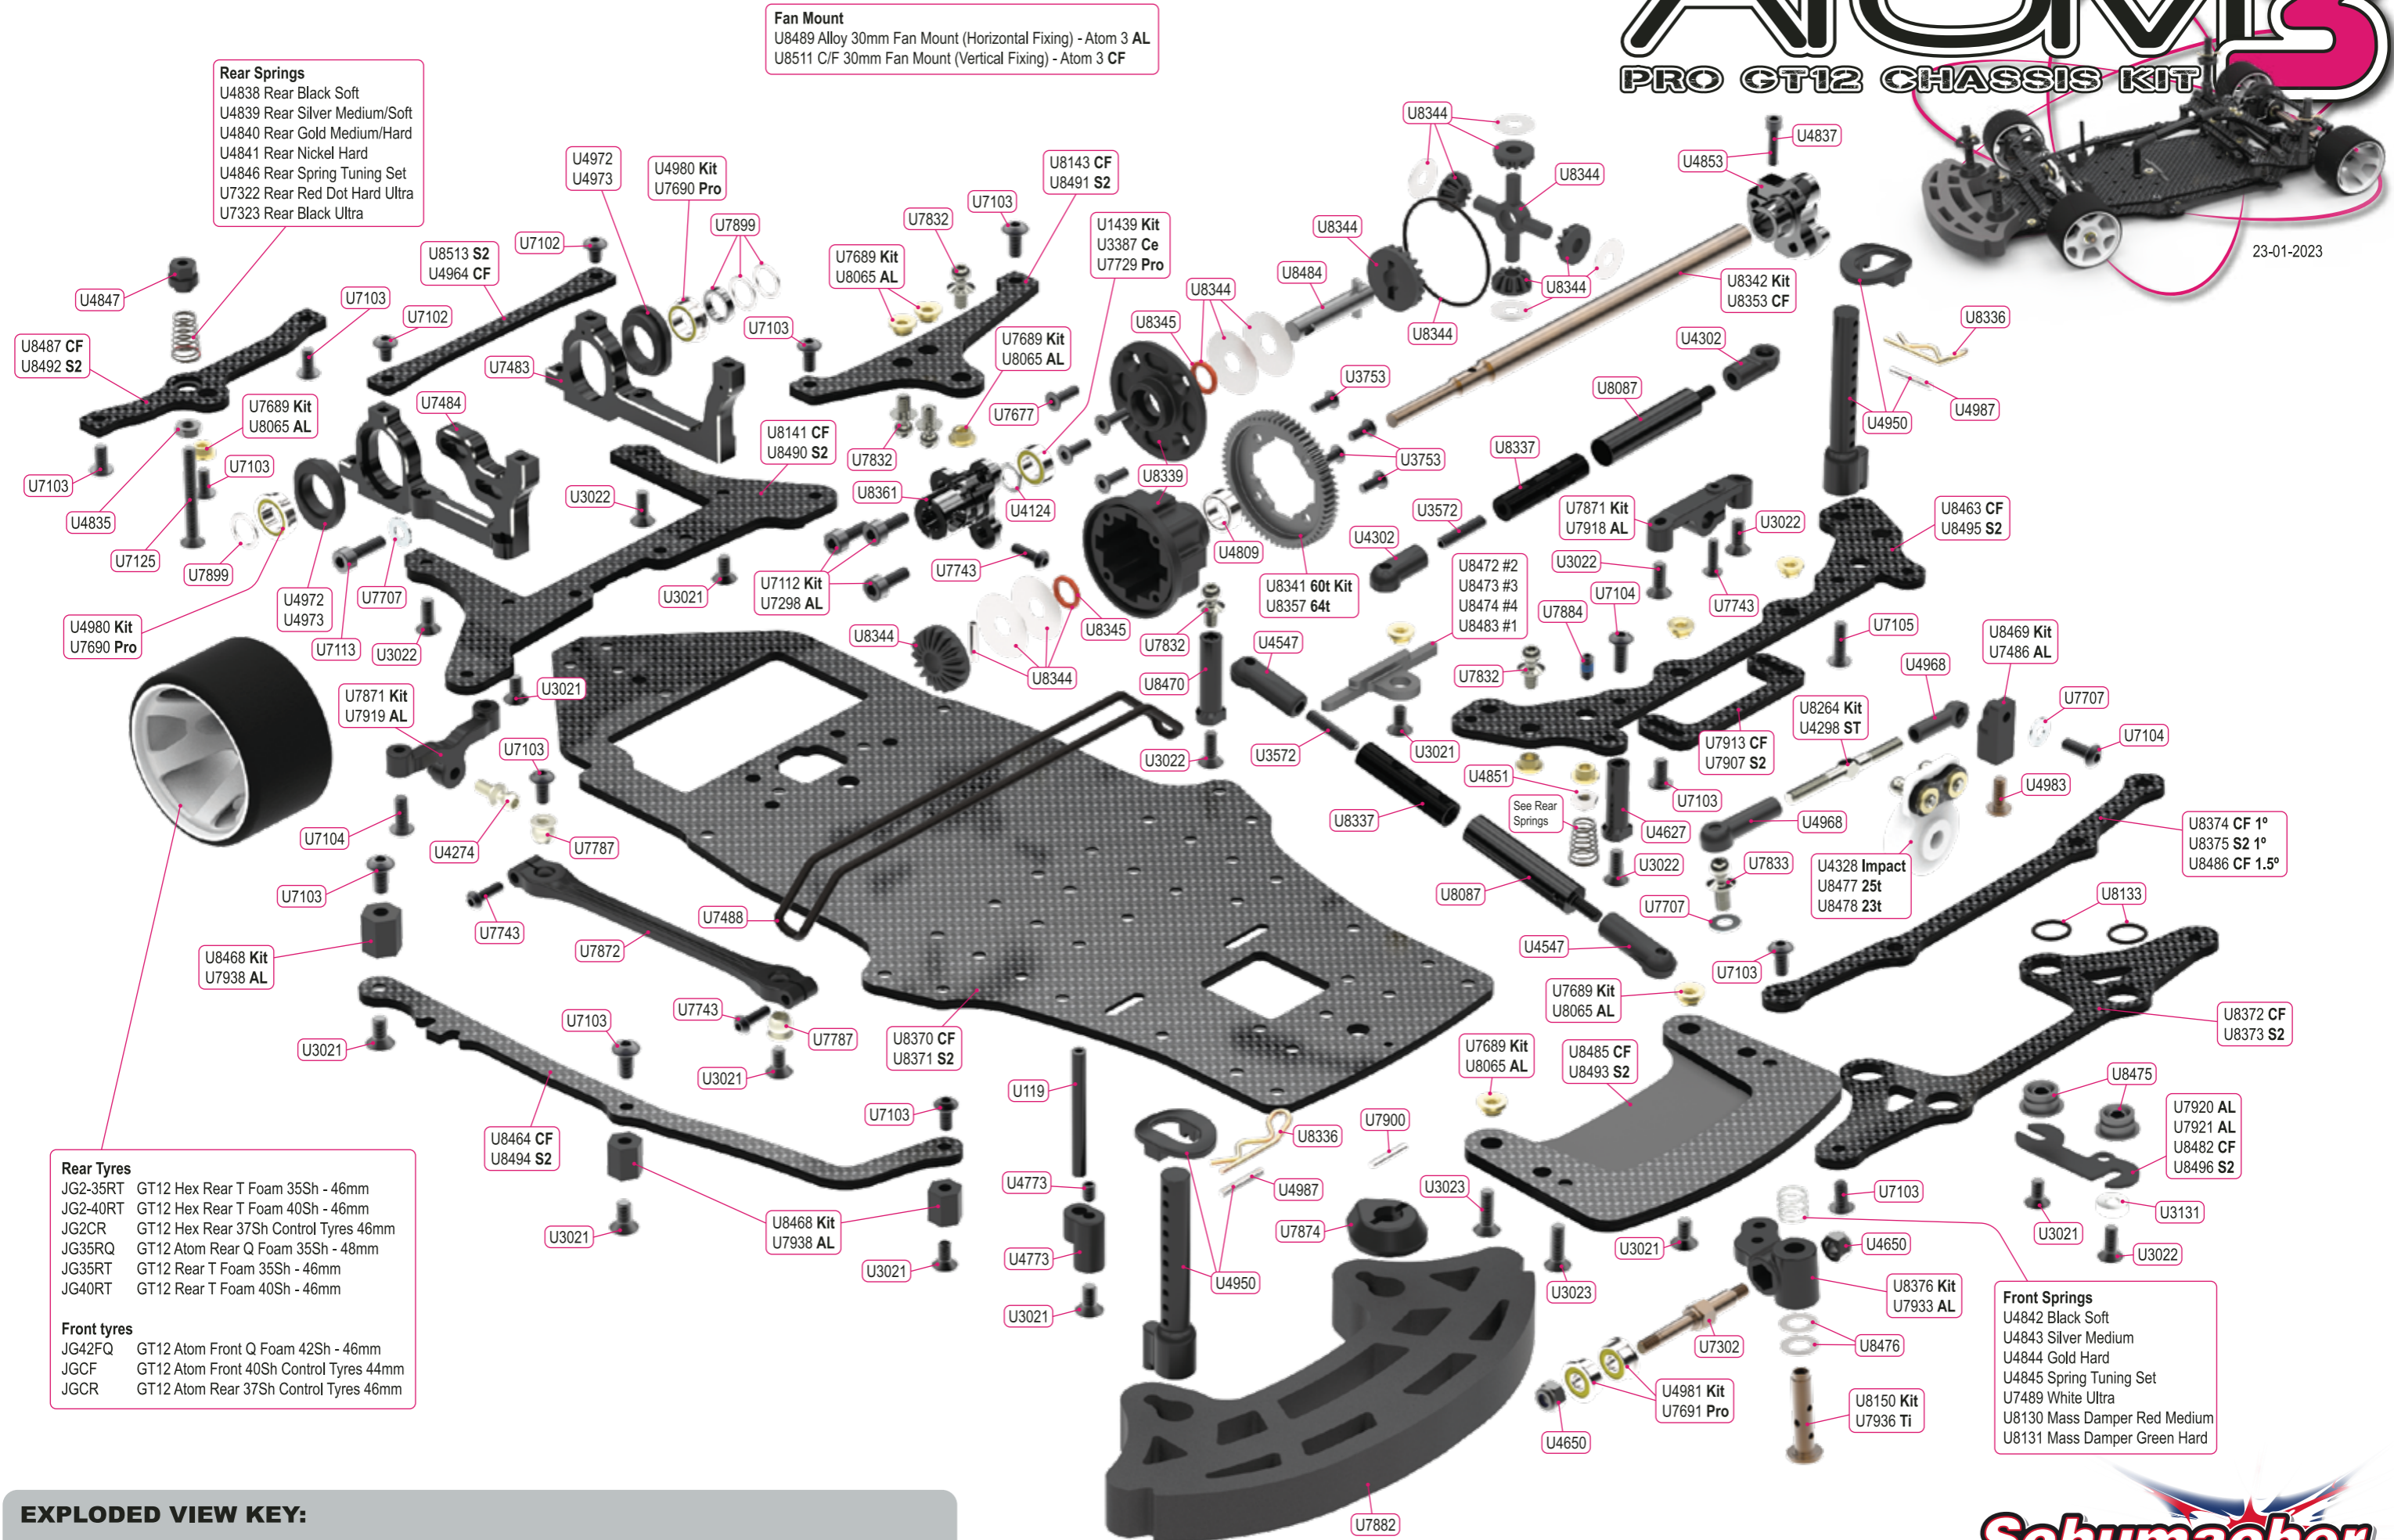

ATOM 3

PRO GT12 CHASSIS KIT

23-01-2023

Fan Mount
 U8489 Alloy 30mm Fan Mount (Horizontal Fixing) - Atom 3 AL
 U8511 C/F 30mm Fan Mount (Vertical Fixing) - Atom 3 CF

Rear Springs
 U4838 Rear Black Soft
 U4839 Rear Silver Medium/Soft
 U4840 Rear Gold Medium/Hard
 U4841 Rear Nickel Hard
 U4846 Rear Spring Tuning Set
 U7322 Rear Red Dot Hard Ultra
 U7323 Rear Black Ultra

Rear Tyres
 JG2-35RT GT12 Hex Rear T Foam 35Sh - 46mm
 JG2-40RT GT12 Hex Rear T Foam 40Sh - 46mm
 JG2CR GT12 Hex Rear 37Sh Control Tyres 46mm
 JG35RQ GT12 Atom Rear Q Foam 35Sh - 48mm
 JG35RT GT12 Rear T Foam 35Sh - 46mm
 JG40RT GT12 Rear T Foam 40Sh - 46mm

Front tyres
 JG42FQ GT12 Atom Front Q Foam 42Sh - 46mm
 JGCF GT12 Atom Front 40Sh Control Tyres 44mm
 JGCR GT12 Atom Rear 37Sh Control Tyres 46mm

Front Springs
 U4842 Black Soft
 U4843 Silver Medium
 U4844 Gold Hard
 U4845 Spring Tuning Set
 U7489 White Ultra
 U8130 Mass Damper Red Medium
 U8131 Mass Damper Green Hard

EXPLODED VIEW KEY:
 KB = Kit Build, AL = Alloy, BR = Brass, CF = Carbon Fibre, S2 = Schumacher S2 Fibre, Cff = Carbon Fibre Filled, Ti = Titanium,
 ST = Steel, KC = Kashima Coated, Mf = Medium Flex, Sf = Stiff Flex, CNC = Machined, Pro = Precision Bearing, Ce = Ceramic Bearing