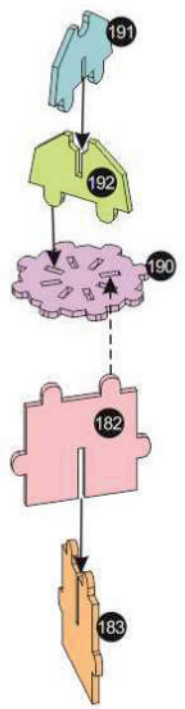

WIZARDING
WORLD

Harry Potter

hidden forest forbidden

3D
PUZZLE

CONTACT THE MINISTRY
IF YOU REQUIRE INFORMATION

YOU-KNOW-WHO'S
HAND EVER

237
PIECES

8+

44.7 x 42.5 x 32.6 cm
17.6" x 16.7" x 12.8"

HOGWARTS™ ASTRONOMY TOWER | 3D Puzzle

A

B

C

D

E

F

M

N

O

P

R

Caution

Please put the small leftover pieces into the garbage after finishing the assembly. Be careful not to let your children eat or put any part of the product, or the packaging into their noses or ears.

Instructions

Refer to the photograph on the package and join the pieces by matching the drawings above. After popping out the pieces, you can punch out the interlocking holes with the corners of the foam boards.