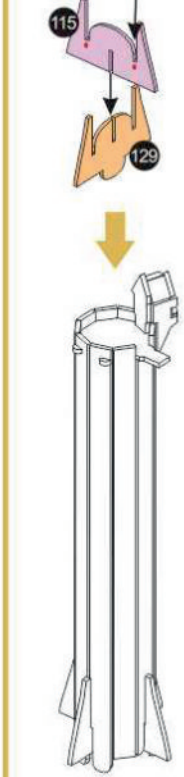

WIZARDING
WORLD

Harry Potter

hidden forest forbidden

3D
PUZZLE

CONTACT THE MINISTRY
IF YOU REQUIRE INFORMATION

YOU-KNOW-WHO'S
HAND EVER

237
PIECES

8+

44.7 x 42.5 x 32.6 cm
17.6" x 16.7" x 12.8"

HOGWARTS™ ASTRONOMY TOWER | 3D Puzzle

A

B

C

D

E

F

M

N

O

P

R

Caution

Please put the small leftover pieces into the garbage after finishing the assembly. Be careful not to let your children eat or put any part of the product, or the packaging into their noses or ears.

Instructions

Refer to the photograph on the package and join the pieces by matching the drawings above. After popping out the pieces, you can punch out the interlocking holes with the corners of the foam boards.