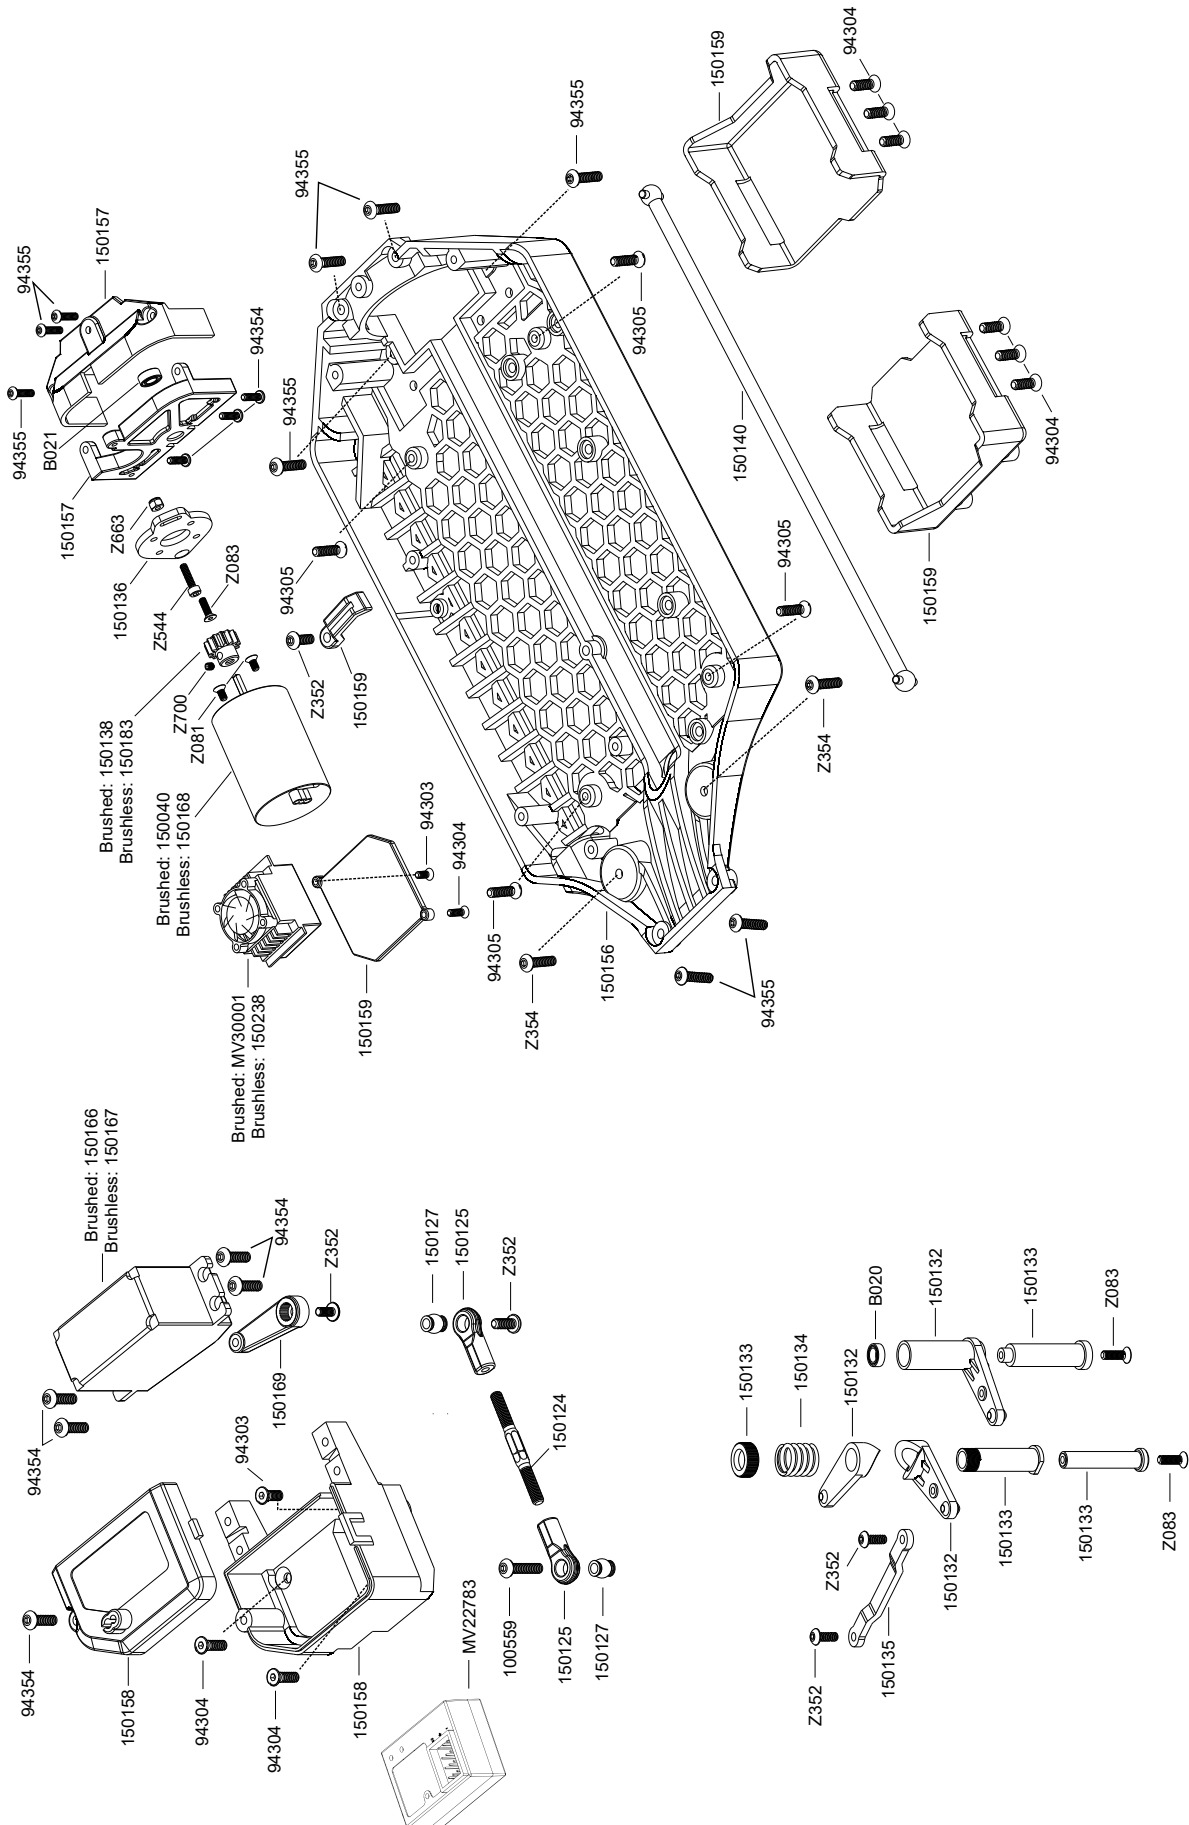

Chassis Assembly
Chassis

Montage du châssis
Montaje de chasis