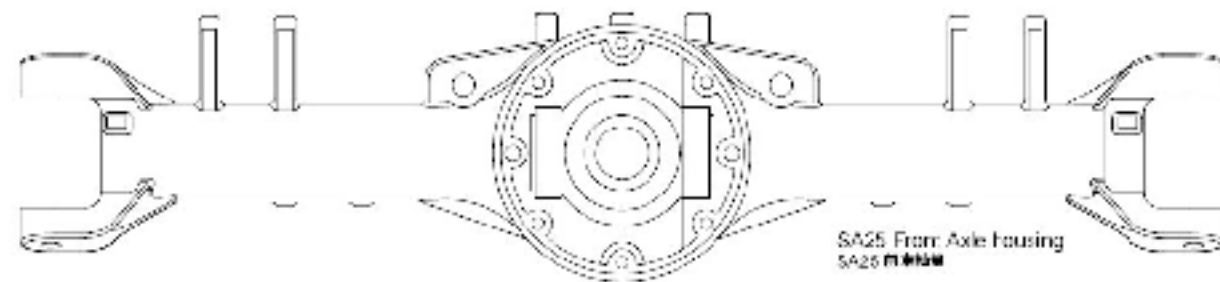

M2x6 screw X12
直徑螺絲M3x6 screw X4
直徑螺絲M3x10 screw X7
直徑螺絲M3x14 screw X1
直徑螺絲M3x16 screw X1
直徑螺絲M3x18 screw X4
直徑螺絲M3x20 screw X1
直徑螺絲King pin screw X4
大平頭螺絲Bevel gear shaft X2
小齒輪軸Wheel axle X2
車輪軸SA25 CVA axle X2
SA25 CVA 車軸2x10.8 Shaft X2
車軸Lock nut M3 X7
小螺絲帽3x6x0.5 Spacer X4
墊片3x8x0.5 Spacer X1
墊片5x7x0.5 Spacer X2
墊片8x10x0.3 Spacer X3
墊片E-clip 2.0 X2
E扣E-clip 4.0 X2
E扣G-clip 11.0 X2
G扣23T Servo horn X1
23齒齒輪25T Servo horn X1
25齒齒輪5x10x4 Ball bearing X10
球珠6x12x3.5 Ball bearing X6
球珠Bevel gear 15T X2
小齒輪Bevel gear 36T X2
大齒輪Diff Cover X2
軸殼蓋Knuckle B X1
橫軸Knuckle A X1
橫軸SA25 Rear axle X2
SA25 車軸SA25 Front Axle Housing
SA25 前軸殼SA25 Rear Axle Housing
SA25 後軸殼