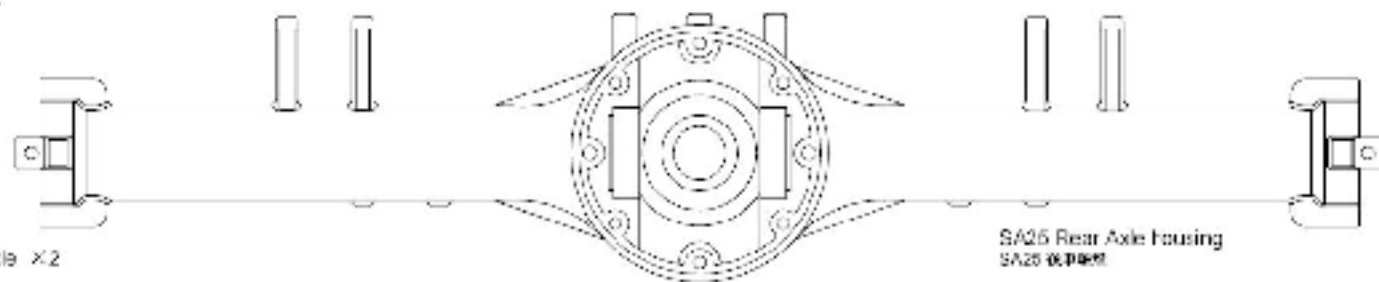

M2x6 screw X12
直徑螺絲M3x6 screw X4
直徑螺絲M3x10 screw X7
直徑螺絲M3x14 screw X1
直徑螺絲M3x16 screw X1
直徑螺絲M3x18 screw X4
直徑螺絲M3x20 screw X1
直徑螺絲King pin screw X4
大平頭螺絲Bevel gear shaft X2
小齒輪軸Wheel axle X2
車輪軸SA25 CVA axle X2
SA25 CVA 車軸2x10.8 Shaft X2
車軸Lock nut M3 X7
小螺絲帽3x6x0.5 Spacer X4
墊片3x8x0.5 Spacer X1
墊片5x7x0.5 Spacer X2
墊片8x10x0.3 Spacer X3
墊片E-clip 2.0 X2
E扣E-clip 4.0 X2
E扣G-clip 11.0 X2
G扣23T Servo horn X1
23齒齒輪25T Servo horn X1
25齒齒輪5x10x4 Ball bearing X10
球珠6x12x3.5 Ball bearing X6
球珠Bevel gear 15T X2
小齒輪Bevel gear 36T X2
大齒輪Diff Cover X2
軸殼蓋Knuckle B X1
橫軸Knuckle A X1
橫軸SA25 Rear axle X2
SA25 車軸SA25 Front Axle Housing
SA25 前軸殼SA25 Rear Axle Housing
SA25 後軸殼