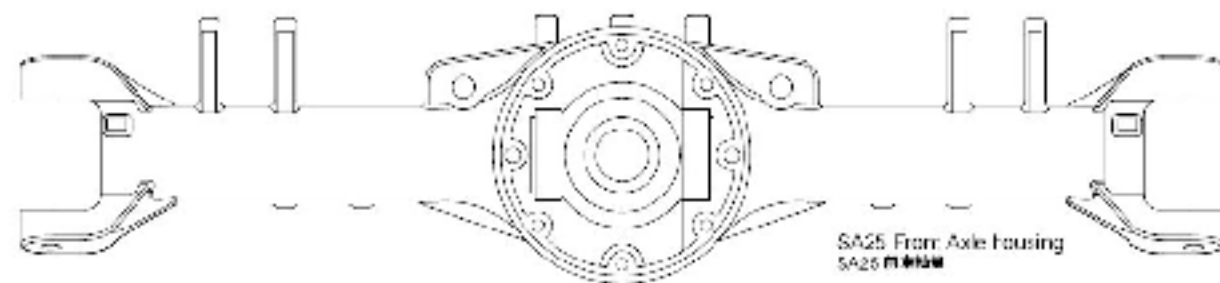

8x10x0.3 Spacer X3
墊片

E-clip 2.0 X2
E扣

E-clip 4.0 X2
E扣

G-clip 11.0 X2
G扣

23T Servo horn X1
23齒齒輪

25T Servo horn X1
25齒齒輪

5x10x4 Ball bearing X10
球珠

6x12x3.5 Ball bearing X6
球珠

Bevel gear 15T X2
小齒輪

Bevel gear 36T X2
大齒輪

Diff Cover X2
軸殼蓋

Knuckle B X1
橫軸

Knuckle A X1
橫軸

SA25 Rear axle X2
SA25 車軸

SA25 Front Axle Housing
SA25 前軸殼

SA25 Rear Axle Housing
SA25 後軸殼