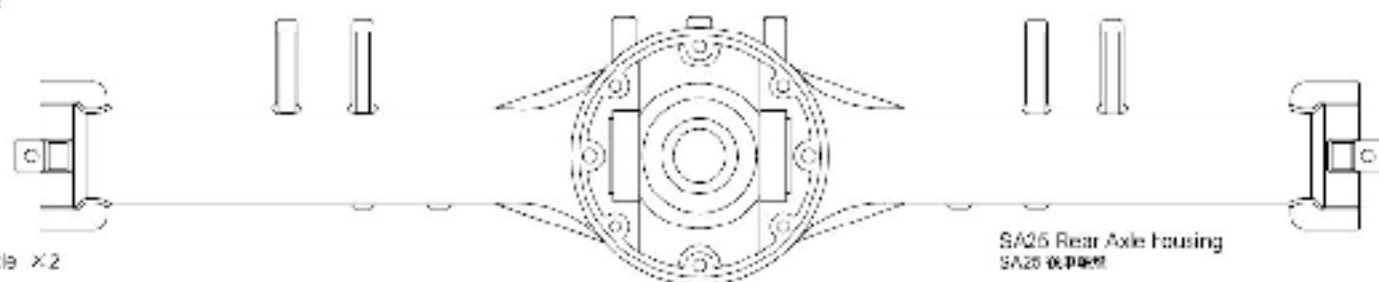

8x10x0.3 Spacer X3
墊片

E-clip 2.0 X2
E扣

E-clip 4.0 X2
E扣

G-clip 11.0 X2
G扣

23T Servo horn X1
23齒齒輪

25T Servo horn X1
25齒齒輪

5x10x4 Ball bearing X10
球珠

6x12x3.5 Ball bearing X6
球珠

Bevel gear 15T X2
小齒輪

Bevel gear 36T X2
大齒輪

Diff Cover X2
軸殼蓋

Knuckle B X1
橫軸

Knuckle A X1
橫軸

SA25 Rear axle X2
SA25 車軸

SA25 Front Axle Housing
SA25 前軸殼

SA25 Rear Axle Housing
SA25 後軸殼