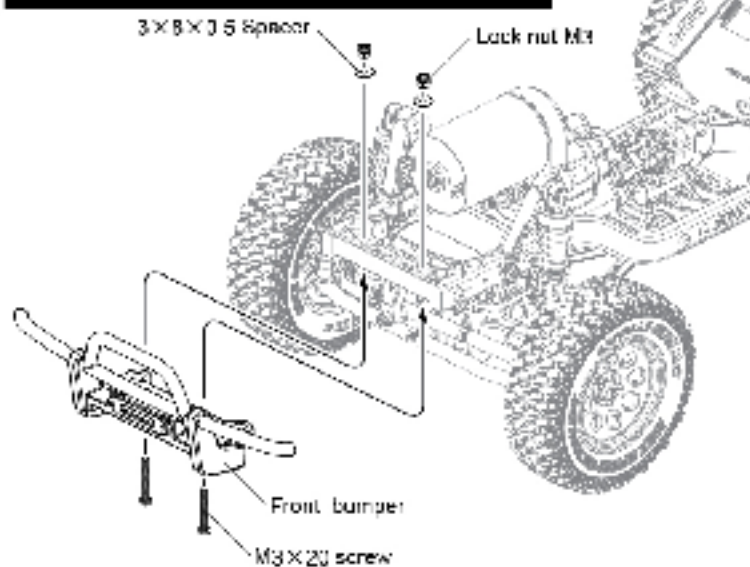

6 ATTACHING BUMPER

For CFX WHEELBASE: 242 mm

For CMX WHEELBASE: 242 mm

7 ATTACHING BODY

⊗ Body seat height