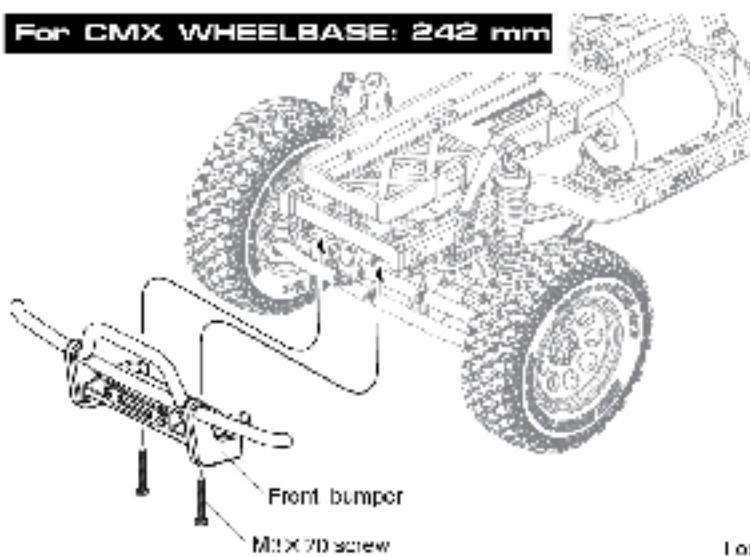

6 ATTACHING BUMPER

For CFX WHEELBASE: 242 mm

For CMX WHEELBASE: 242 mm

7 ATTACHING BODY

⊗ Body seat height