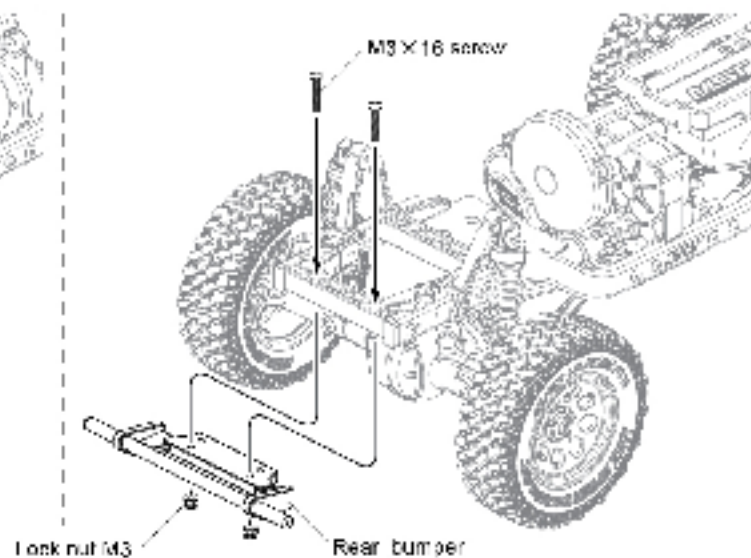

6 ATTACHING BUMPER

For CFX WHEELBASE: 242 mm

For CMX WHEELBASE: 242 mm

7 ATTACHING BODY

⊗ Body seat height