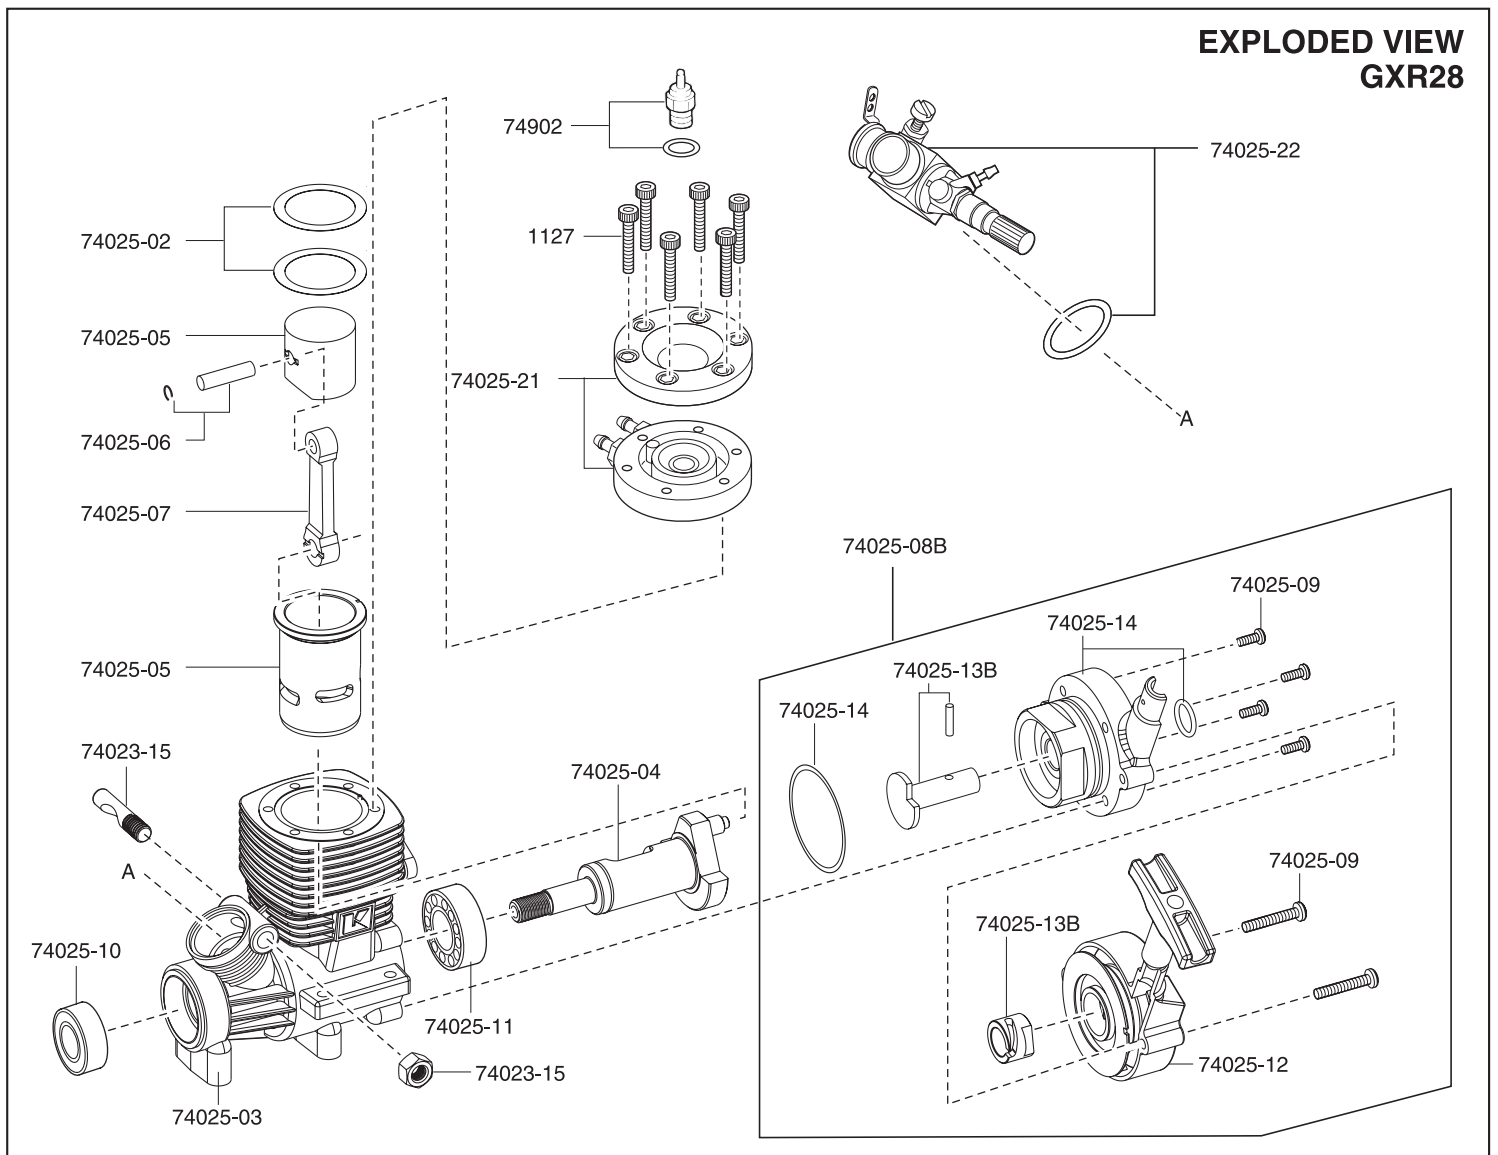

EXPLODED VIEW GXR28

No.	Part Names
1127	3 x16mm Cap Screw (2pcs)
74023-15	Carburetor Stopper
74025MR	GXR28MR Engine
74025-02	Head Gasket
74025-03	Crankcase
74025-04	Crankshaft
74025-05	Piston & Cylinder Set
74025-06	Piston Pin
74025-07	Connecting Rod
74025-08B	Recoil Starter Assembly

No.	Part Names
74025-09	Screw Set
74025-10	Outside Bearing
74025-11	Inside Bearing
74025-12	Recoil Starter Unit
74025-13B	Starter Shaft
74025-14	Starter Holder
74025-21	Cylinder Head (GXR28MR)
74025-22	Carburetor Set (GXR28MR)
74902	GS Glow Plug