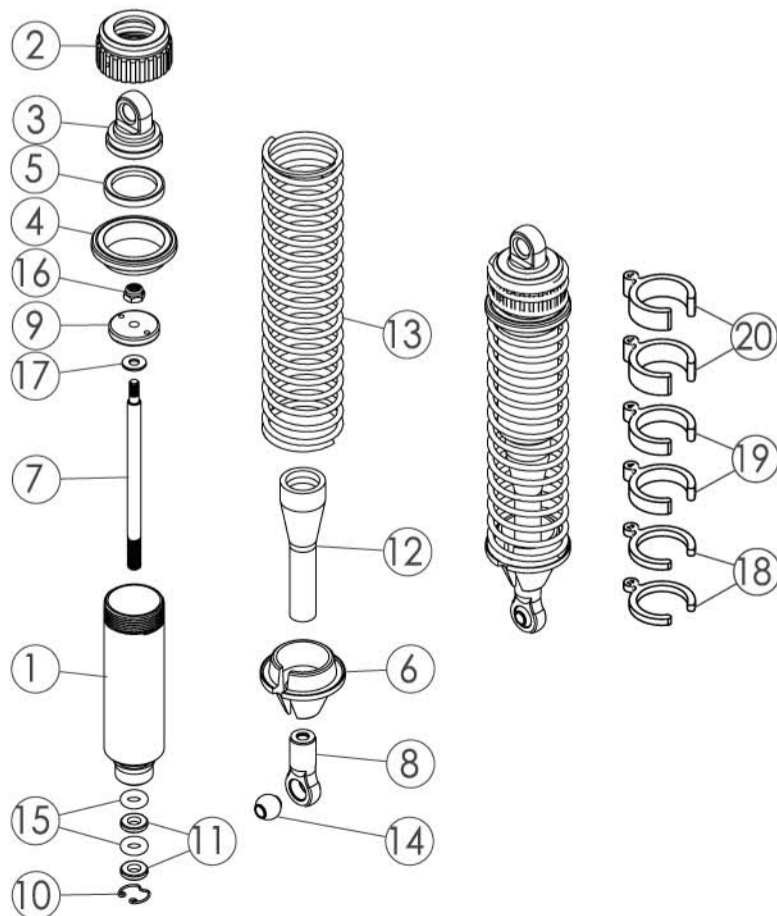

REAR SHOCK & SPRING

ITEM	REAR SHOCK ASSEMBLY DESCRIPTION	PART NUMBER	QTY
1	Rear Shock Body	86046S	2
2	Rear Shock Cap	86046S	2
3	Shock Mount Holder	86050	2
4	Spring Holder Top	86050	2
5	Shock Bladder	86049	2
6	Spring Holder Bottom	86050	2
7	Rear Shock Shaft	87126	2
8	Shock End	86050	2
9	Piston	86048	2
10	Shock Seal Clip	87398	2
11	Shock Seal Spacer	87398	4
12	Shock Dust Cover	87018	2
13	Rear Shock Spring	88097-1	2
14	Ball 6.8mm	30004	2
15	O-Ring 3.4x2	87398	4
16	Nylon Nut M2.6	39007	2
17	Washer 2.7x6.5x0.6	36802	2
18	Spring Pre-Load Spacer 2mm	86050	2
19	Spring Pre-Load Spacer 4mm	86050	2
20	Spring Pre-Load Spacer 6mm	86050	2
21			
22			
23			
24			
25			
26			
27			
28			
29			
30			
31			
32			
33			
34			
35			
36			
37			
38			
39			
40			
41			
42			
43			
44			
45