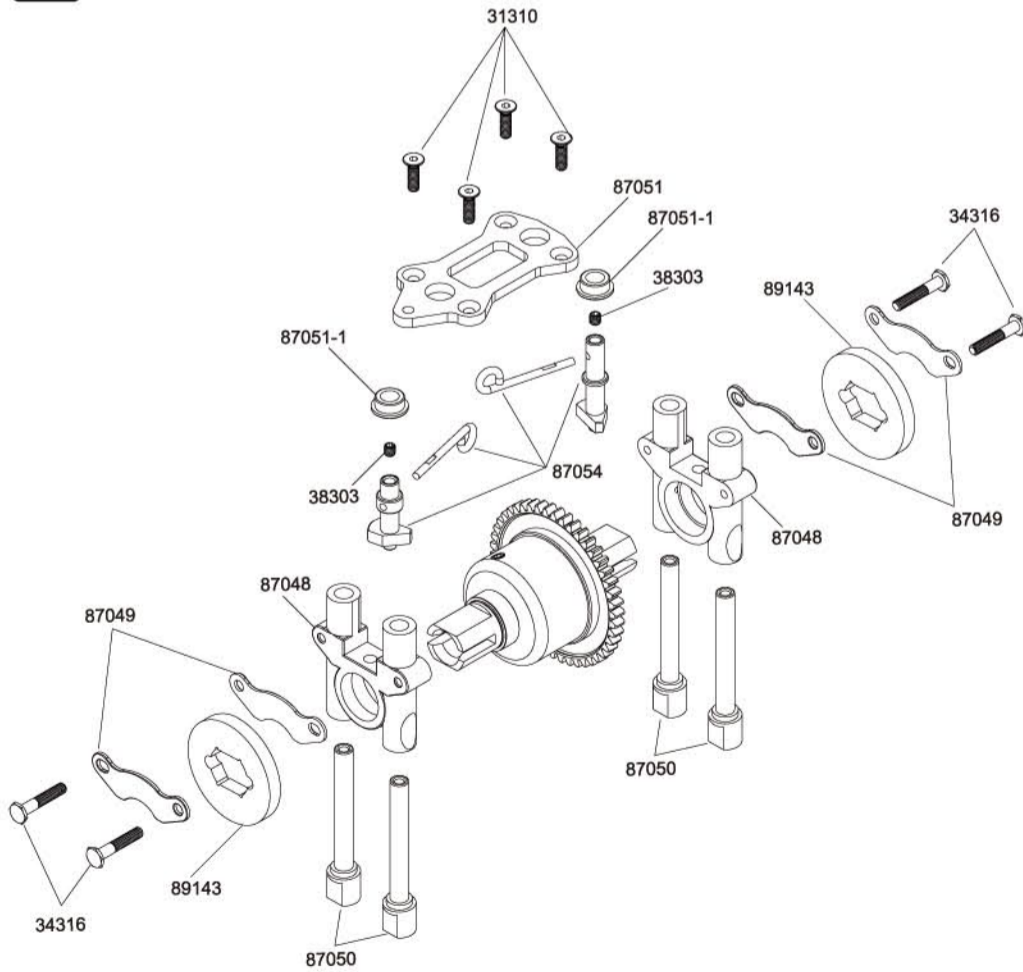

Assembly of Center Differential Mount

17