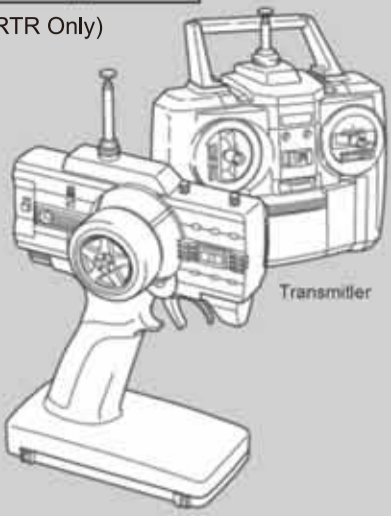

(RTR Only)

Transmitter

Throttle servo, Receiver, Steering servo, Battery pack, On/off switch

5 AA Size batteries for transmitter

4 AA Size batteries for receiver

Hyper engine series

(RTR Only)

Starter box