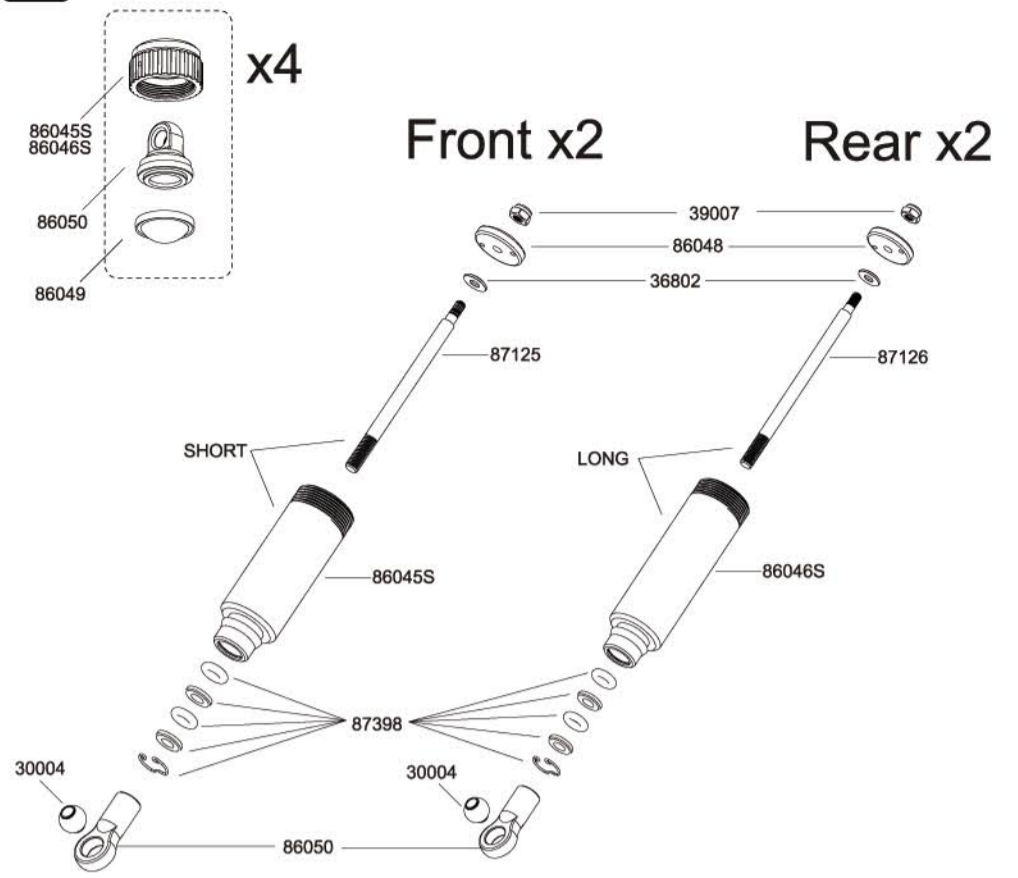

Assembly of Front & Rear Shocks

4