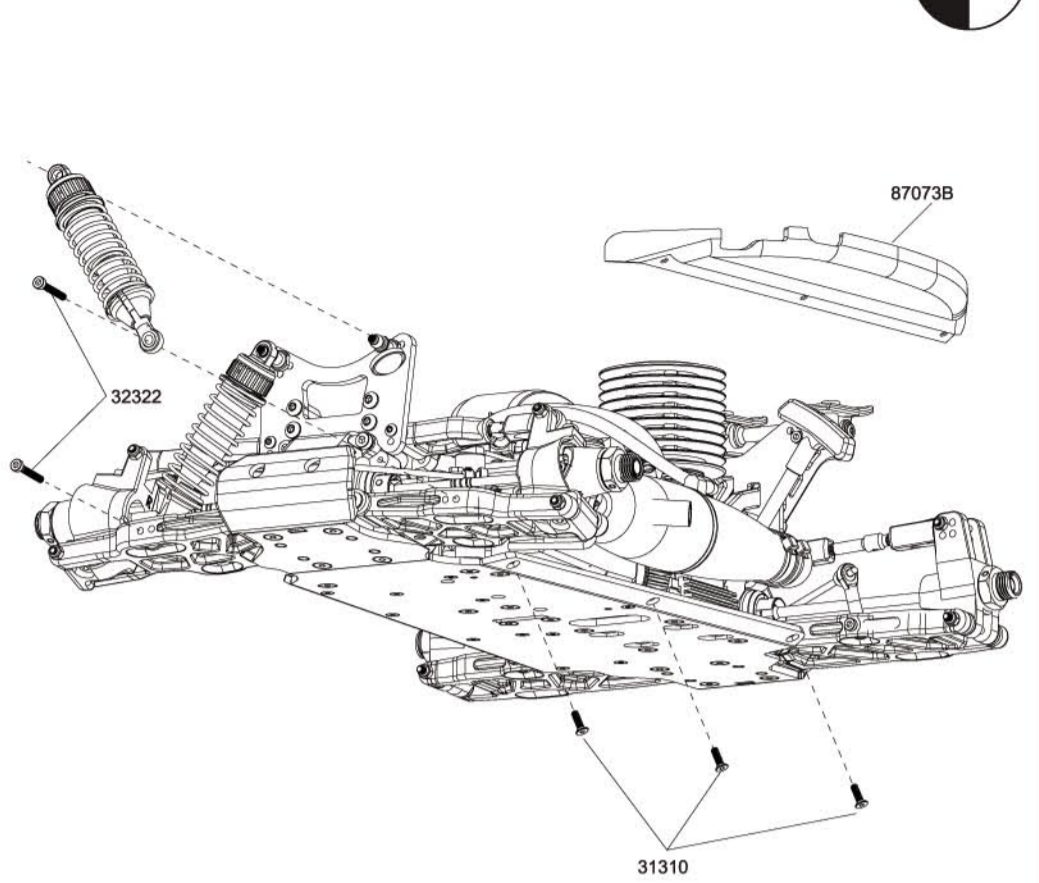

Assembly of Side Guard 2

32

LR