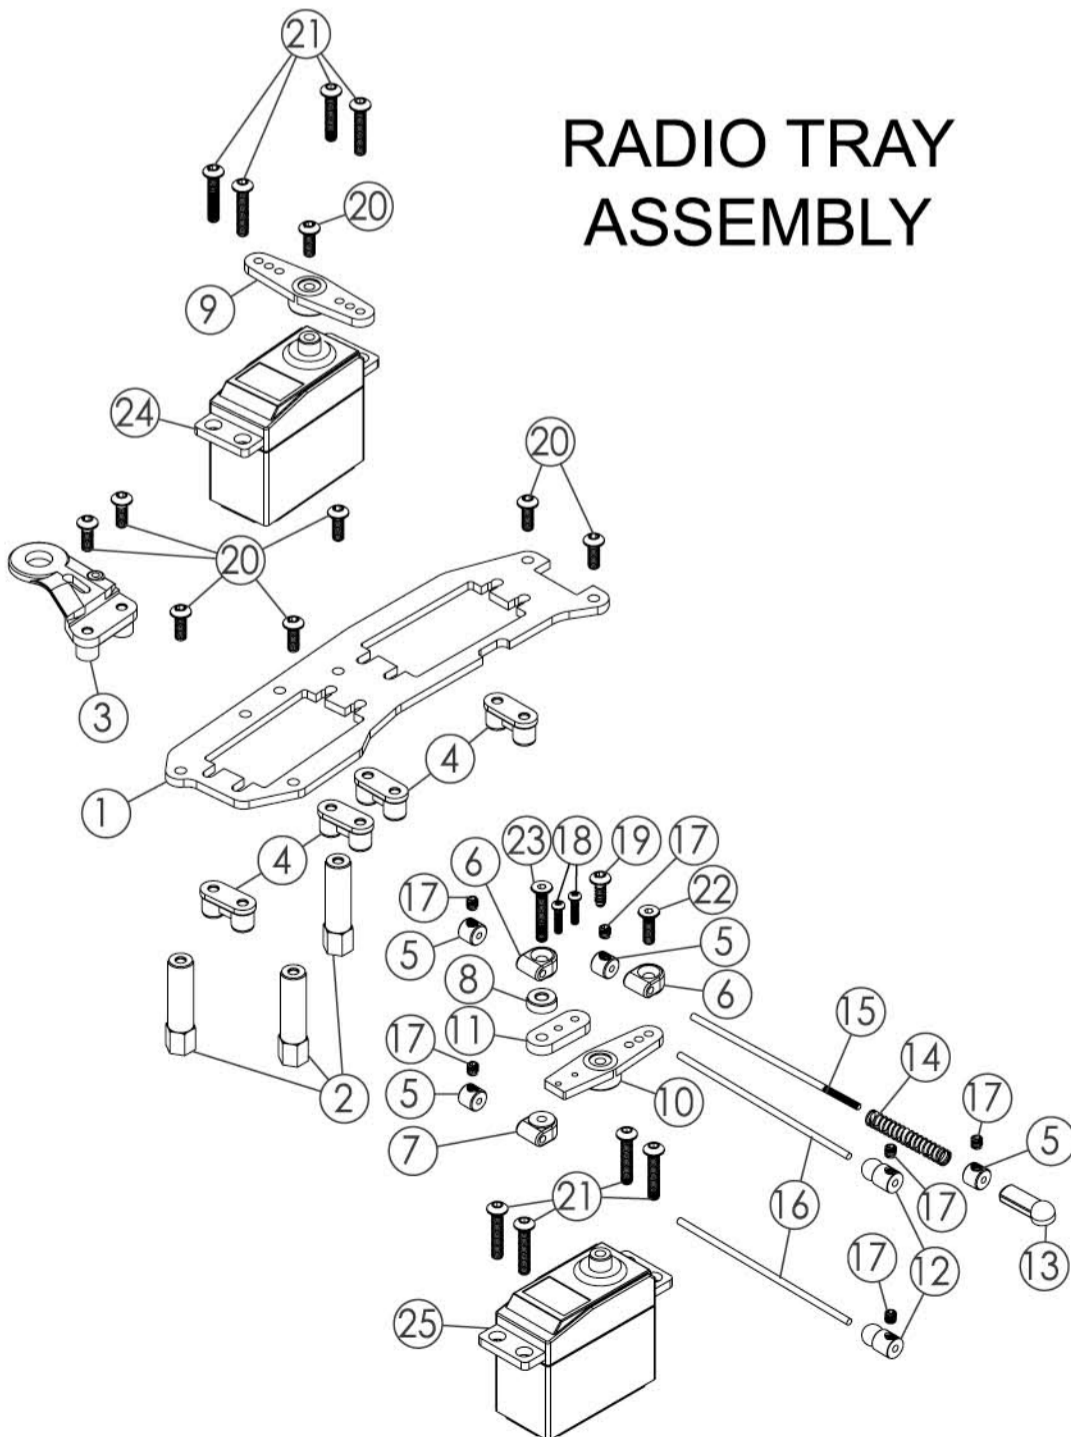

31

RADIO TRAY ASSEMBLY

ITEM	RADIO TRAY ASSEMBLY DESCRIPTION	PART NUMBER	QTY
1	Radio Tray	87085B	1
2	Radio Tray Post	87086	3
3	Transponder Mount	87089	1
4	Servo Mounting Holder	87088	4
5	Rod Collar 1.8x6x5	36803	4
6	Throttle Pivot A	87091	2
7	Throttle Pivot B	87092	1
8	Throttle Pivot Spacer	87092	1
9	Servo Horn A	87604	1
10	Servo Horn B	87604	1
11	Servo Horn C	87092	1
12	Ball Collar 5.8mm	36804	2
13	Throttle Rod End	87091	1
14	Throttle Spring 3.6x0.4x27	87091	1
15	Threaded Servo Rod Ø1.8x60mm	87091	1
16	Servo Rod Ø1.8x64mm	87092	2
17	Set Screw M3x3	38303	6
18	Phillips Screw M2x8	35208	2
19	B/H Tap Screw M3x8	33308T	1
20	B/H Screw M3x8	33308	8
21	B/H Screw M3x12	33312	8
22	F/H Screw M3x10	31310	1
23	F/H Screw M3x17	31317	1
24	Servo A	-	1
25	Servo B	-	1
26			
27			
28			
29			
30			
31			
32			
33			
34			
35			
36			
37			
38			
39			
40			
41			
42			
43			
44			
45			