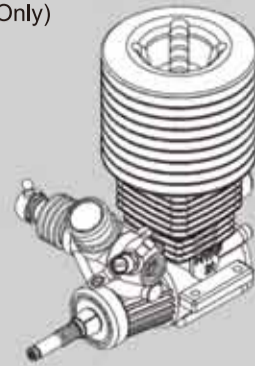

(RTR Only)

Transmitter

Throttle servo, Receiver, Steering servo, Battery pack, On/off switch

5 AA Size batteries for transmitter

4 AA Size batteries for receiver

Hyper engine series

(RTR Only)

Starter box