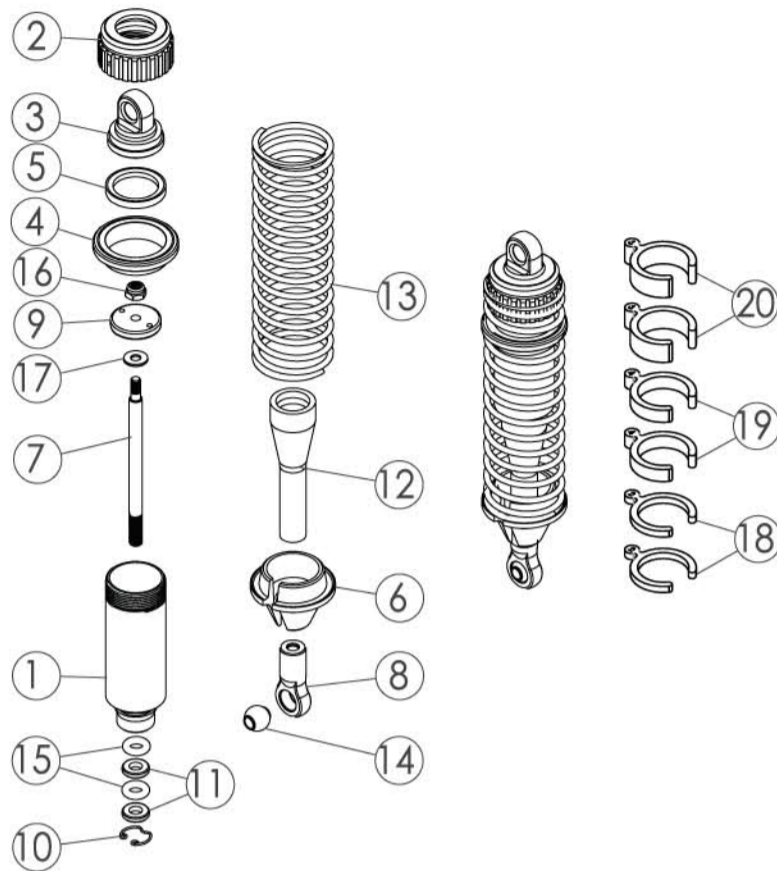

FRONT SHOCK & SPRING

ITEM	FRONT SHOCK ASSEMBLY DESCRIPTION	PART NUMBER	QTY
1	Front Shock Body	86045S	2
2	Front Shock Cap	86045S	2
3	Shock Mount Holder	86050	2
4	Spring Holder Top	86050	2
5	Shock Bladder	86049	2
6	Spring Holder Bottom	86050	2
7	Front Shock Shaft	87125	2
8	Shock End	86050	2
9	Piston	86048	2
10	Shock Seal Clip	87398	2
11	Shock Seal Spacer	87398	4
12	Shock Dust Cover	87018	2
13	Front Shock Spring	88096-1	2
14	Ball 6.8mm	30004	2
15	O-Ring 3.4x2	87398	4
16	Nylon Nut M2.6	39007	2
17	Washer 2.7x6.5x0.6	36802	2
18	Spring Pre-Load Spacer 2mm	86050	2
19	Spring Pre-Load Spacer 4mm	86050	2
20	Spring Pre-Load Spacer 6mm	86050	2
21			
22			
23			
24			
25			
26			
27			
28			
29			
30			
31			
32			
33			
34			
35			
36			
37			
38			
39			
40			
41			
42			
43			
44			
45