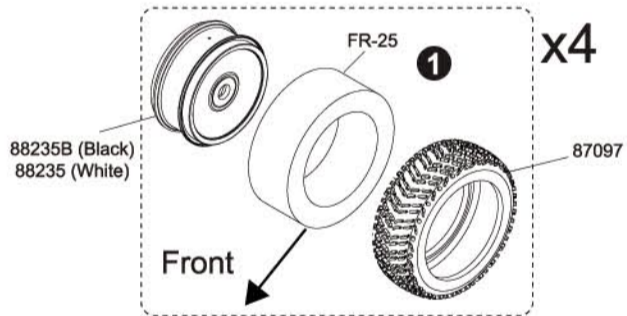

Assembly of Tires

33

LR