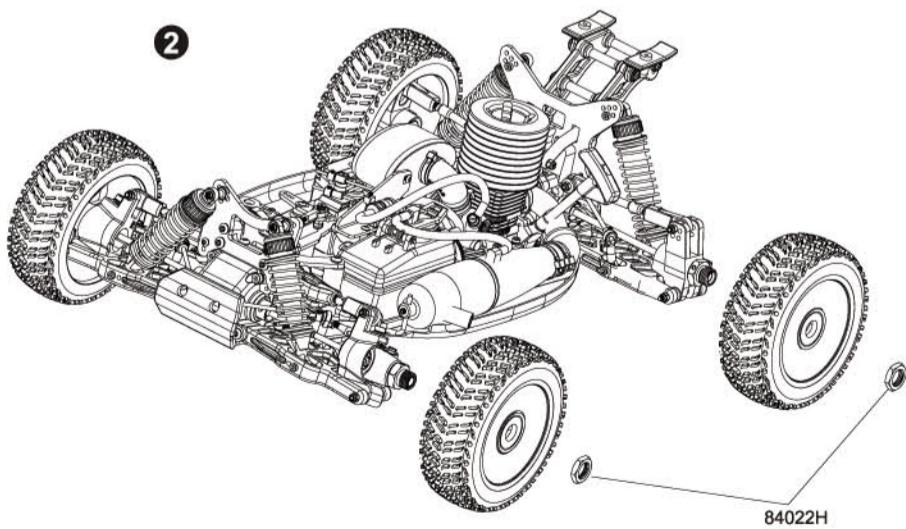

33

LR

Assembly of Body

34

18

ITEM	FRONT CLIP DESCRIPTION	PART NUMBER	QTY
1	Front Gear Box	87023	1
2	Rear Gear Box	87023	1
3	Front Lower Arm	87024L	2
4	Front Bumper	87064	1
5	Front Lower Suspension Arm Holder	87030	1
6	Front Upper Arm	87302	2
7	Front Upper Arm Ball End	87302	2
8	Front C-Hub Left (20°)	87303	1
9	Front C-Hub Right (20°)	87303	1
10	C-Hub Bushing	87032-1	4
11	Front Body Post	87065	1
12	Servo Saver Post	87059	2
13	Servo Saver Arm Left	87057	1
14	Servo Saver Bellcrank	87057	1
15	Servo Saver Arm Right	87057	1
16	Servo Saver Spring	87062	1
17	Servo Saver Alum Tube	87062	1
18	Servo Saver Bushing	87060	4
19	Servo Saver Retainer	87062	1
20	Steering Plate	87058B	1
21	Steering Plate Bushing	87056	2
22	Steering Plate Hex Screw	87056	2
23	Ball End 6.8mm/L 23.90mm	87055	4
24	Universal Axle Part	87354	2
25	Universal Axle Part	87354	2
26	Universal Axle Part	87354	2
27	Universal Axle Part	87354	2
28	Universal Axle Part	87354	2
29	Universal Axle Part	87354	2
30	Front Anti-Roll Bar	87329-2	1
31	Ball Collar 6.8mm	87329-4	2
32	Ball End 6.8mm/L 16.75mm	87329-4	4
33	Ball End 7.8mm/L 28mm	87072	2
34	Ball End 6.8mm/L 23.75mm	87087	2
35	Steering Knuckle Left	87032	1
36	Steering Knuckle Right	87032	1
37	Outdrive Cup	87021	1
38	Differential Pinion Gear 13T	87028	1
39	Front Rear Top & Lower Arm Holder	87030	1
40	Front Front Lower Arm Holder	87029B	1
41	Front Alum Top Plate	87071B	1
42	Front Shock Tower	87601	1
43	Front Chassis Stiffener Rod	87063N	1
44	Turnbuckle M3x26	87561	1
45	Turnbuckle M4x45	87536	2