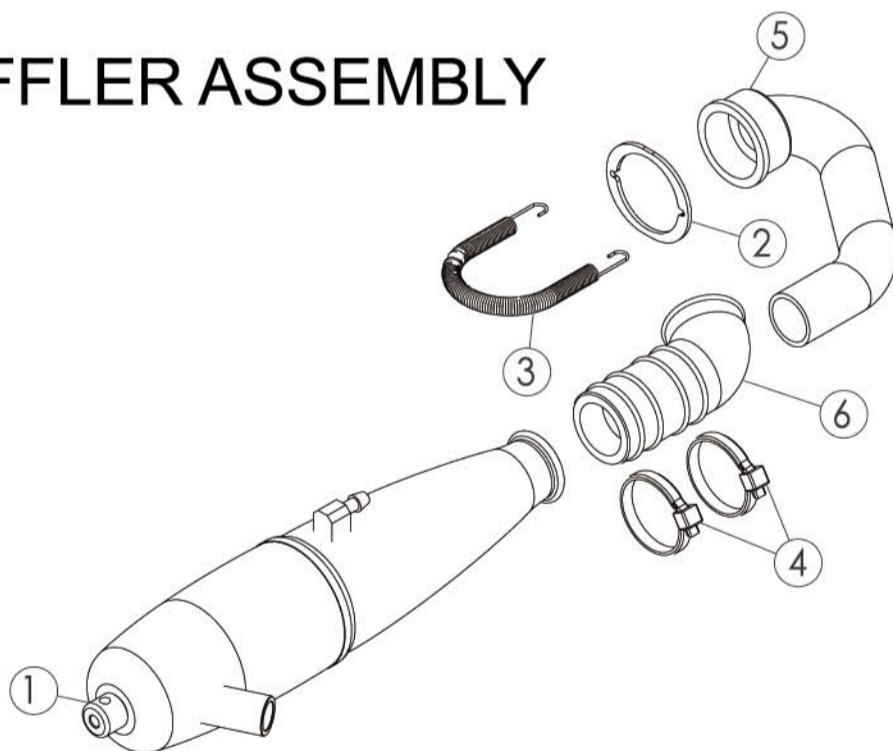

MUFFLER ASSEMBLY

ITEM	MUFFLER ASSEMBLY DESCRIPTION	PART NUMBER	QTY
1	Muffler	87229	1
2	Manifold Spring Retainer	84067	1
3	Manifold Spring	84067	1
4	Nylon Strap	-	2
5	Manifold	84067	1
6	Muffler Silicon Tube	87378B	1
7			
8			
9			
10			
11			
12			
13			
14			
15			
16			
17			
18			
19			
20