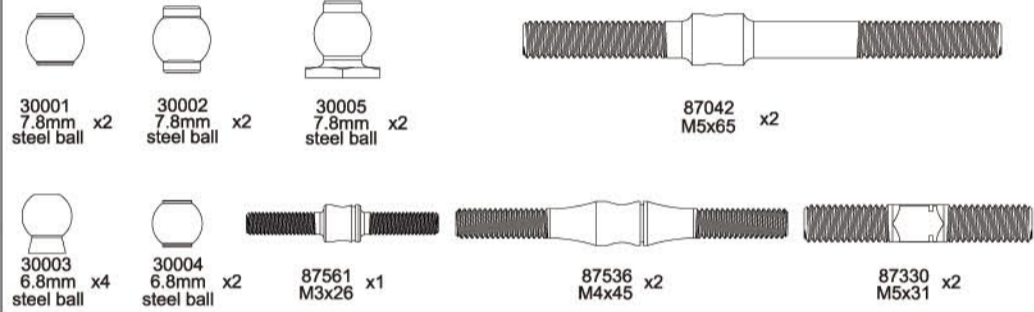

Assembly of Camber & Steering Link

3