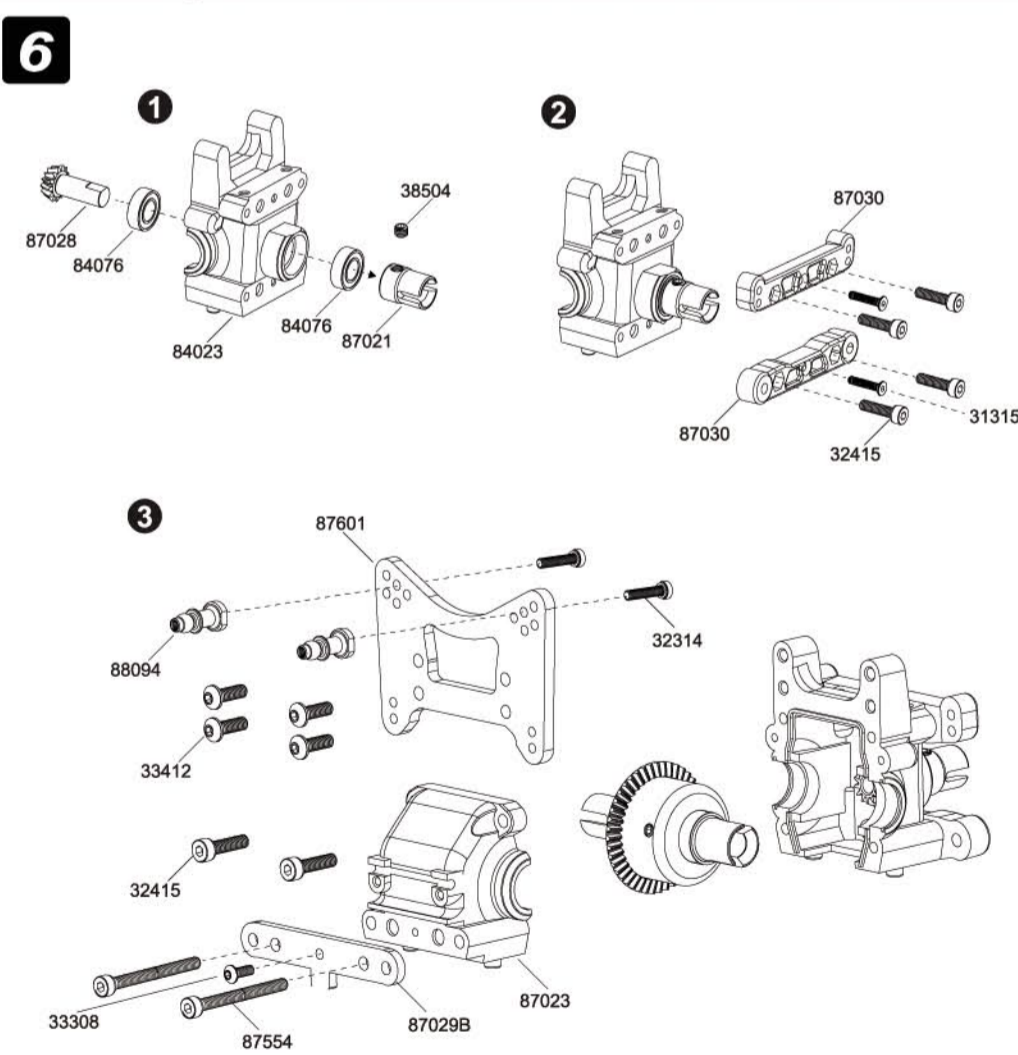

Assembly of Front Gear Box

6