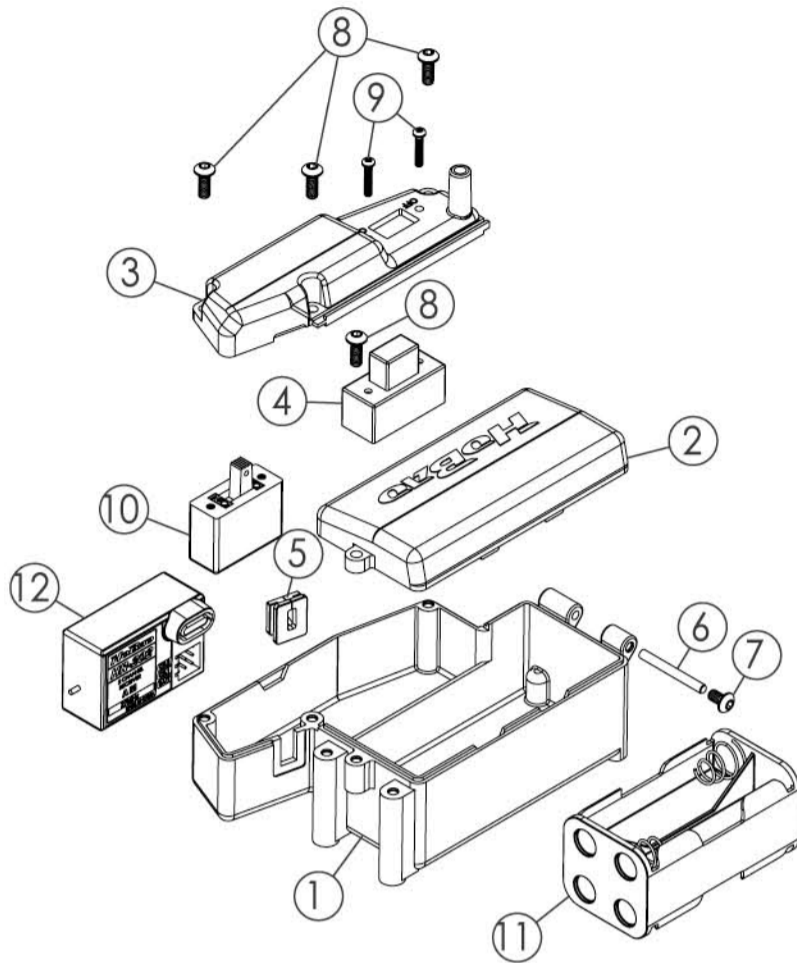

BATTERY BOX

ITEM	BATTERY BOX DESCRIPTION	PART NUMBER	QTY
1	Battery Box	87603	1
2	Battery Box Lid	87603	1
3	Battery Box Side Lid	87603	1
4	Switch Cover - Blue	84133	1
5	Battery Box Dust Seal	87603	1
6	Pin 2.5x22.8	87603	1
7	B/H Screw M3x5	33305	1
8	B/H Screw M3x8	33308	4
9	Phillips Screw M2x10	35210	2
10	On/Off Switch	SSW-GS	1
11	Receiver Battery Holder	-	1
12	2.4GHz Small Receiver	-	1
13			
14			
15			
16			
17			
18			
19			
20			
21			
22			
23			
24			
25			
26			
27			
28			
29			
30			
31			
32			
33			
34			
35			
36			
37			
38			
39			
40			
41			
42			
43			
44			
45			

31