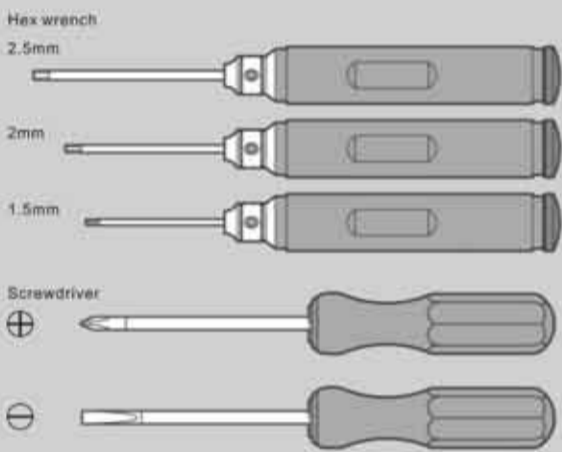

Required for engine starting

Glow plug

Plug heater

Glow fuel

15~30% Nitro
DANGER

Tools recommended

Long nose pliers

Modeling knife