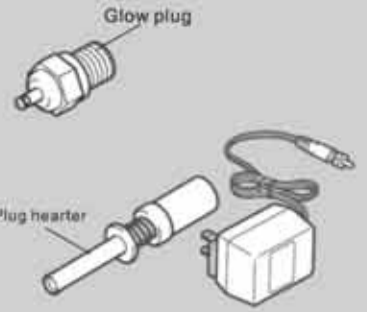

(RTR Only)

Transmitter

Throttle servo, Receiver, Steering servo, Battery pack, On/off switch

5 AA Size batteries for transmitter

4 AA Size batteries for receiver

Hyper engine series

(RTR Only)

Starter box

Required for engine starting

Glow plug

Plug heater

Glow fuel

15~30% Nitro
DANGER

Tools recommended

Long nose pliers

Modeling knife