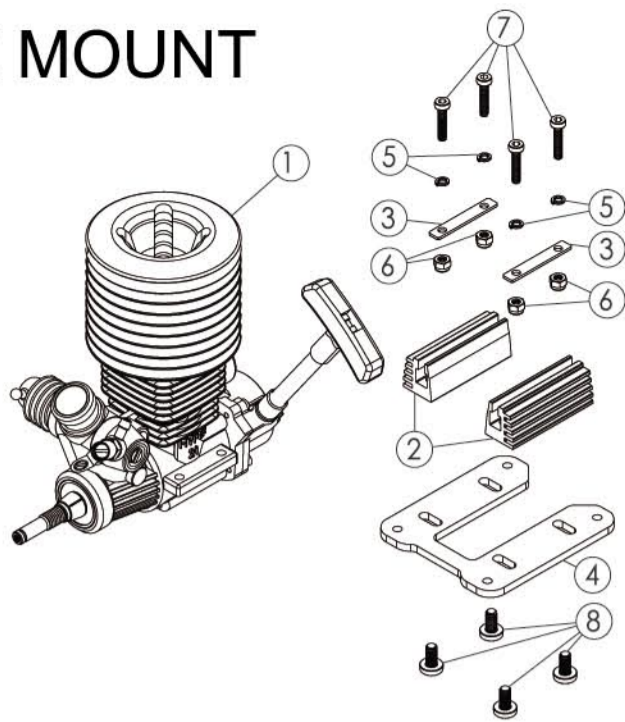

ENGINE MOUNT