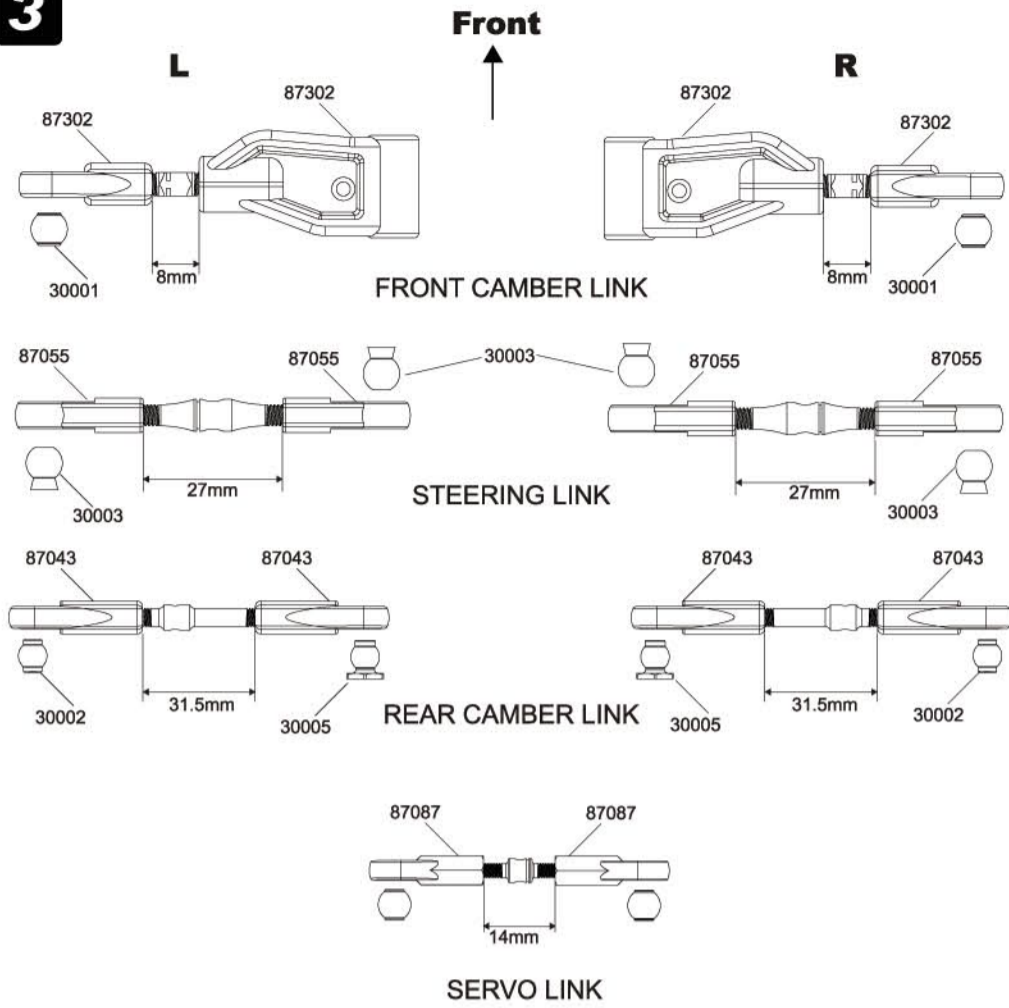

Assembly of Camber & Steering Link

3