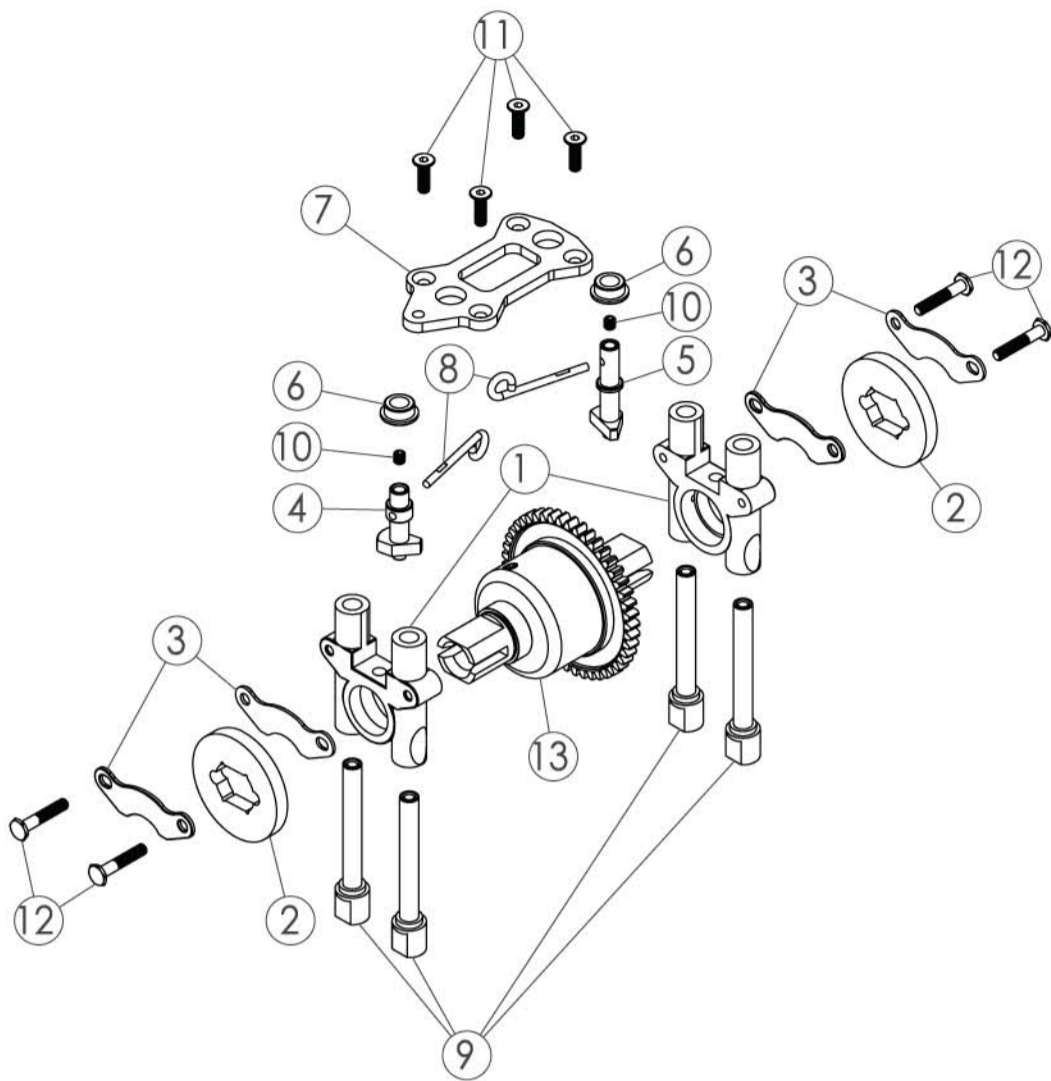

CENTER DIFFERENTIAL SET

ITEM	CENTER DIFF SET DESCRIPTION	PART NUMBER	QTY
1	Center Differential Mount	87048	2
2	Fiber Brake Disk	89143	2
3	Brake Pad	87049	4
4	Brake Cam Short	87054	1
5	Brake Cam Long	87054	1
6	Brake Cam Spacer	87051-1	2
7	Alum Center Differential Top Plate	87051	1
8	Brake Lever	87054	2
9	Center Differential Mount Post	87050	4
10	Set Screw M3x3	38303	2
11	F/H Screw M3x10	31310	4
12	Hex Screw M3x16.5	34316	4
13	Center Differential Unit	-	1
14			
15			
16			
17			
18			
19			
20			
21			
22			
23			
24			
25			
26			
27			
28			
29			
30			
31			
32			
33			
34			
35			
36			
37			
38			
39			
40			
41			
42			
43			
44			
45			

25