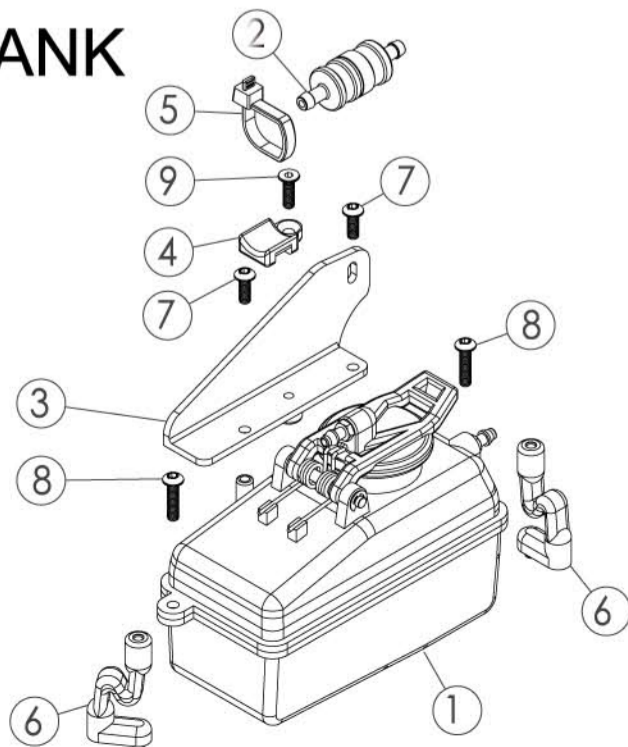

FUEL TANK

ITEM	FUEL TANK DESCRIPTION	PART NUMBER	QTY
1	Fuel Tank	87076	1
2	Fuel Filter	84112	1
3	Fuel Tank Guard	87075	1
4	Fuel Filter Holder	87075	1
5	Tie Strap	-	1
6	Fuel Tank Post	87074	2
7	B/H Screw M3x8	33308	2
8	B/H Screw M3x12	33312	2
9	F/H Screw M3x10	31310	1
10			
11			
12			
13			
14			
15			
16			
17			
18			
19			
20			

26