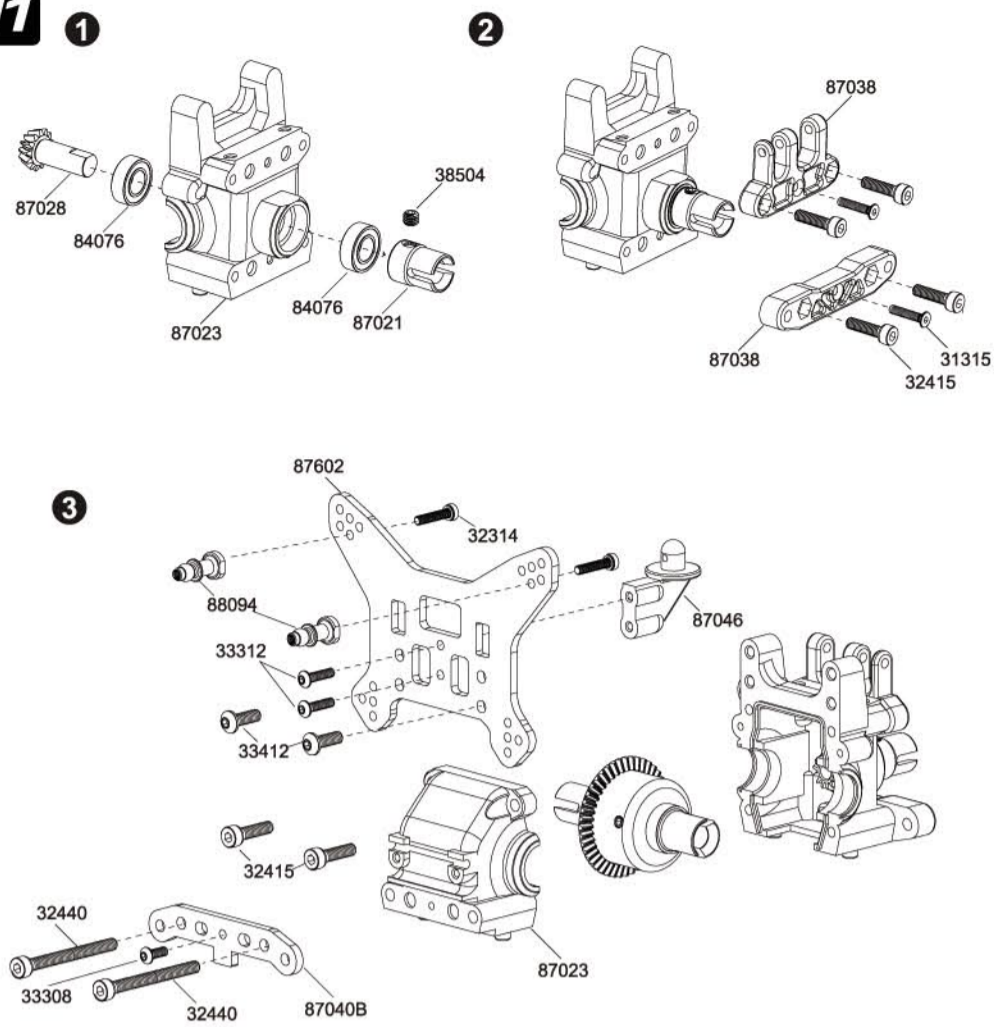

Assembly of Rear Gear Box

11