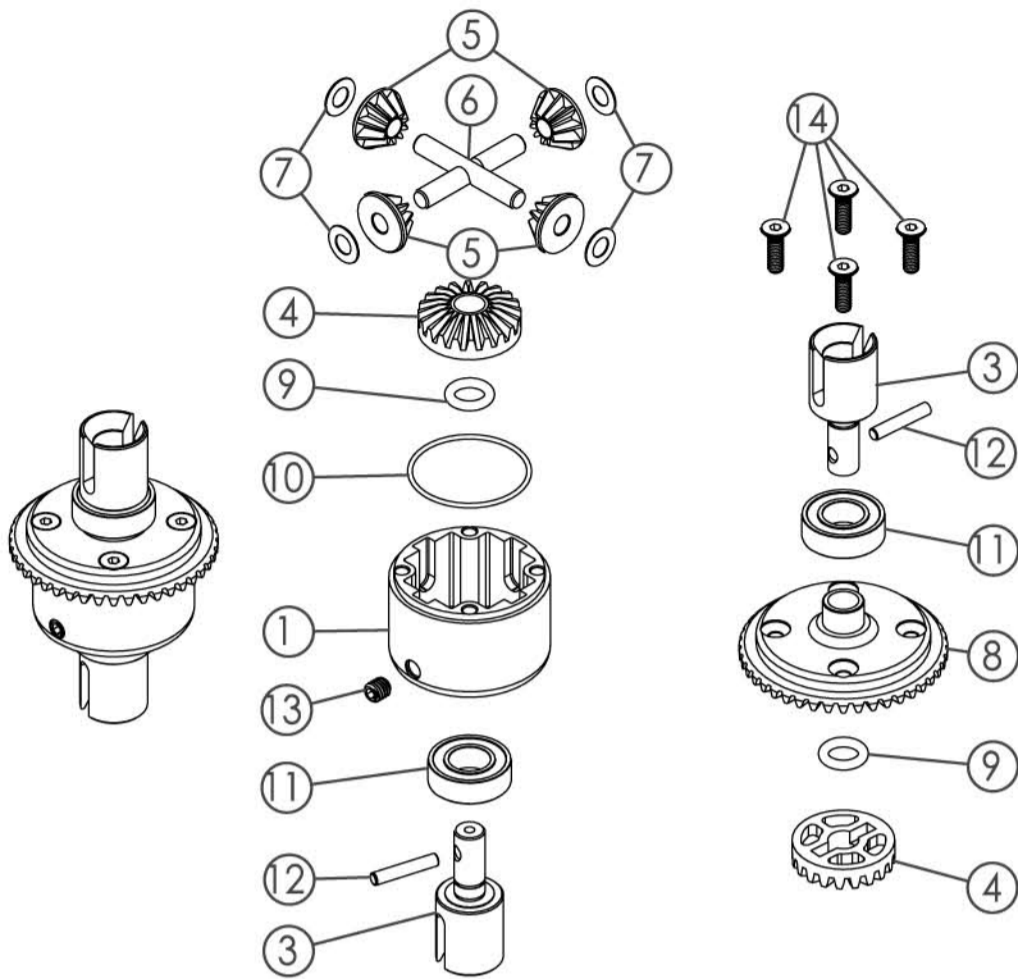

FRONT & REAR DIFFERENTIAL

ITEM	F&R DIFFERENTIAL DESCRIPTION	PART NUMBER	QTY
1	Differential Case	87004	2
2	Included With Differential Case	87004	2
3	Differential Outdrive Cup	87003	4
4	Bevel Gear 20T	87002	4
5	Bevel Gear 10T	87002	8
6	Differential Cross Pins	87002	4
7	Spacer 4.1x8x0.25	87002	8
8	Crown Gear 43T	87001	2
9	O-Ring 5.8x1.9	36101	4
10	O-Ring 22x0.9	36102	2
11	Bearing 8x16x5	84076	4
12	Pin-2.5x13.8	36001	4
13	Set Screw M4x4	38404	2
14	F/H Screw M3x10	31310	8
15			
16			
17			
18			
19			
20			
21			
22			
23			
24			
25			
26			
27			
28			
29			
30			
31			
32			
33			
34			
35			
36			
37			
38			
39			
40			
41			
42			
43			
44			
45			

23