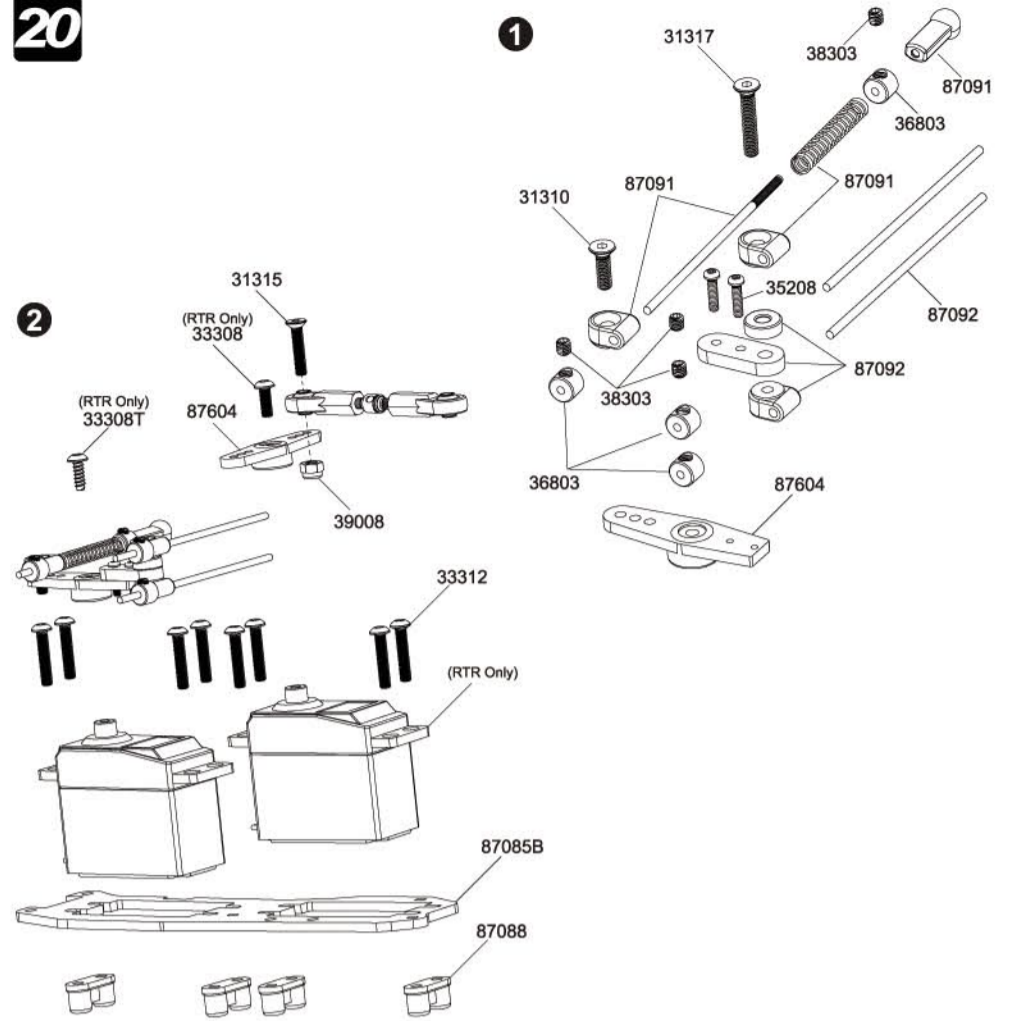

9

Assembly of Center Differential Mount

17

Assembly of Center Chassis

18

10

Assembly of Battery Box

19

Assembly of Servo

20

11

Assembly of Servo Mount

21

Assembly of Clutch & Engine Mount

22

12

25

TIRES

ITEM	TIRE & WHEEL DESCRIPTION	PART NUMBER	QTY
1	Tire	87097	4
2	Dish Wheel (Black or White)	88235B or 88235	4
3	Foam Insert	FR-25	4
4			
5			
6			
7			
8			
9			
10			
11			
12			
13			
14			
15			
16			
17			
18			
19			
20			