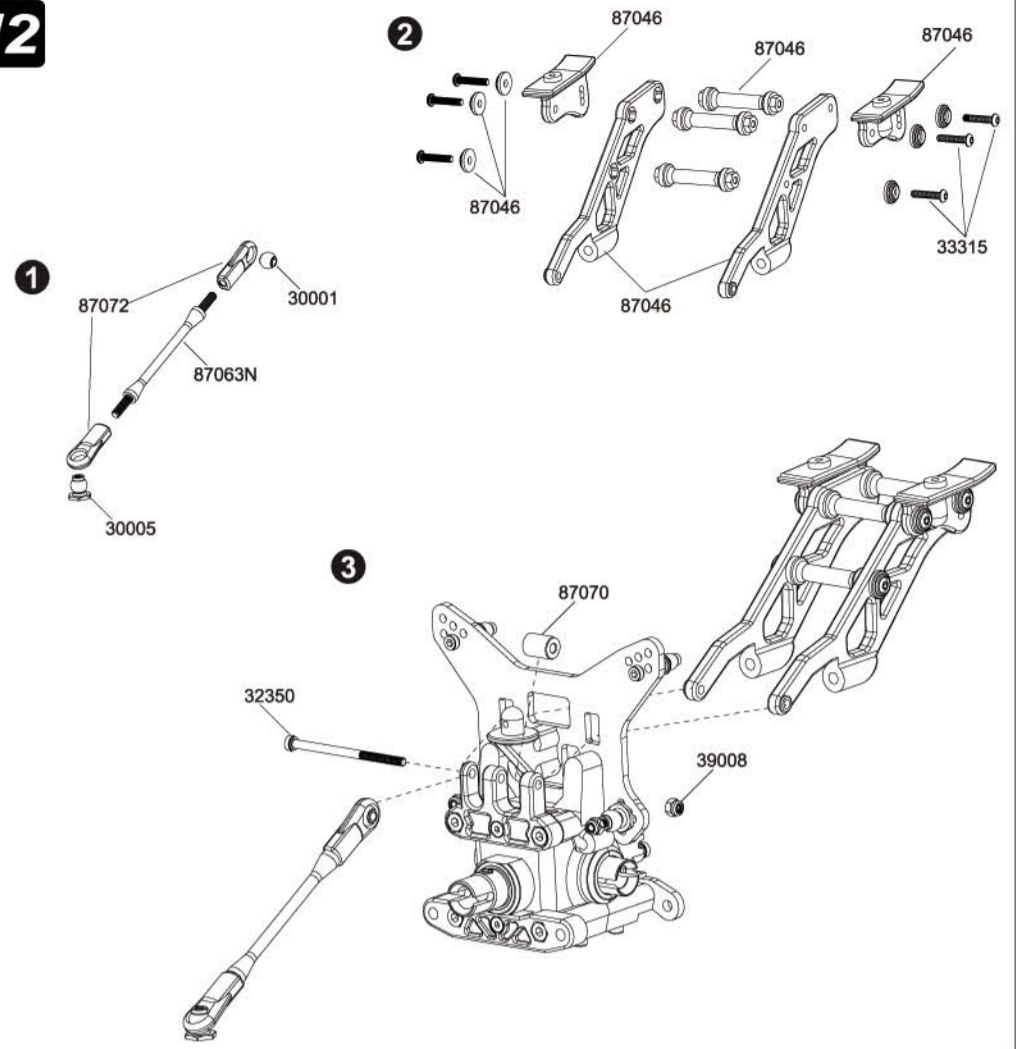

Assembly of Center Differential

2

- 36101 6x10mm x2 O-Ring
- 87002 4.1x8x0.3mm x4 Washer
- 38404 4x4mm x1 Set Screw
- 84076 8x16x5mm x2 Ball Bearing
- 36001 2.5x10.8mm x2 Shaft
- 33312 3x12mm x4 B/H Screws
- 87002 4x26.8mm x2 Shaft
- 87005-1 6.2x13.9x0.3mm x1 Washer

Assembly of Camber & Steering Link

3

Assembly of Front & Rear Shocks

4

3

Assembly of Shock & Spring

5

Assembly of Front Gear Box

6

4

Assembly of Rear Gear Box

11

Assembly of Wing Mount

12

7

Assembly of Rear Hub

25

TIRES

ITEM	TIRE & WHEEL DESCRIPTION	PART NUMBER	QTY
1	Tire	87097	4
2	Dish Wheel (Black or White)	88235B or 88235	4
3	Foam Insert	FR-25	4
4			
5			
6			
7			
8			
9			
10			
11			
12			
13			
14			
15			
16			
17			
18			
19			
20			