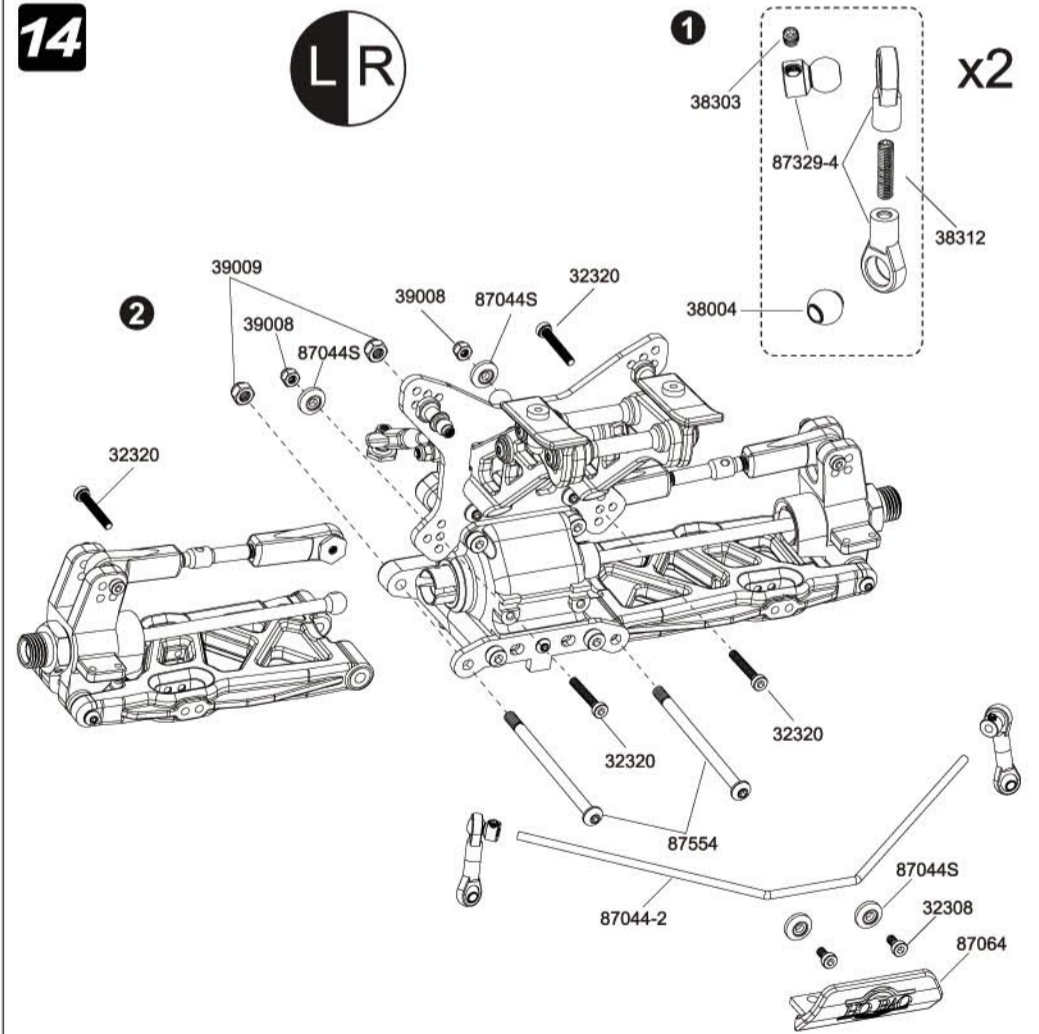

Assembly of Rear Arms

14