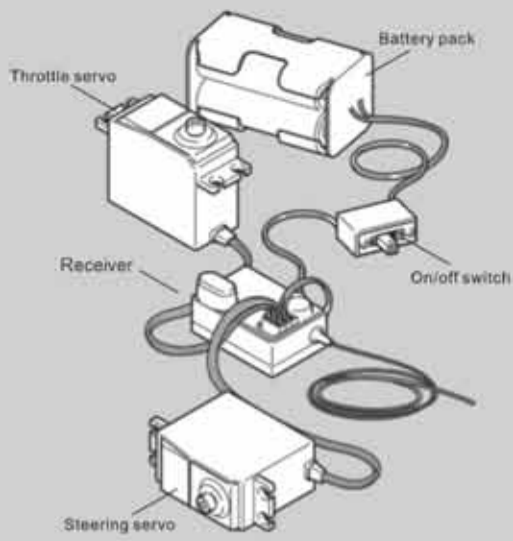

(RTR Only)

Transmitter

Throttle servo, Receiver, Steering servo, Battery pack, On/off switch

5 AA Size batteries for transmitter

4 AA Size batteries for receiver

Hyper engine series

(RTR Only)

Starter box