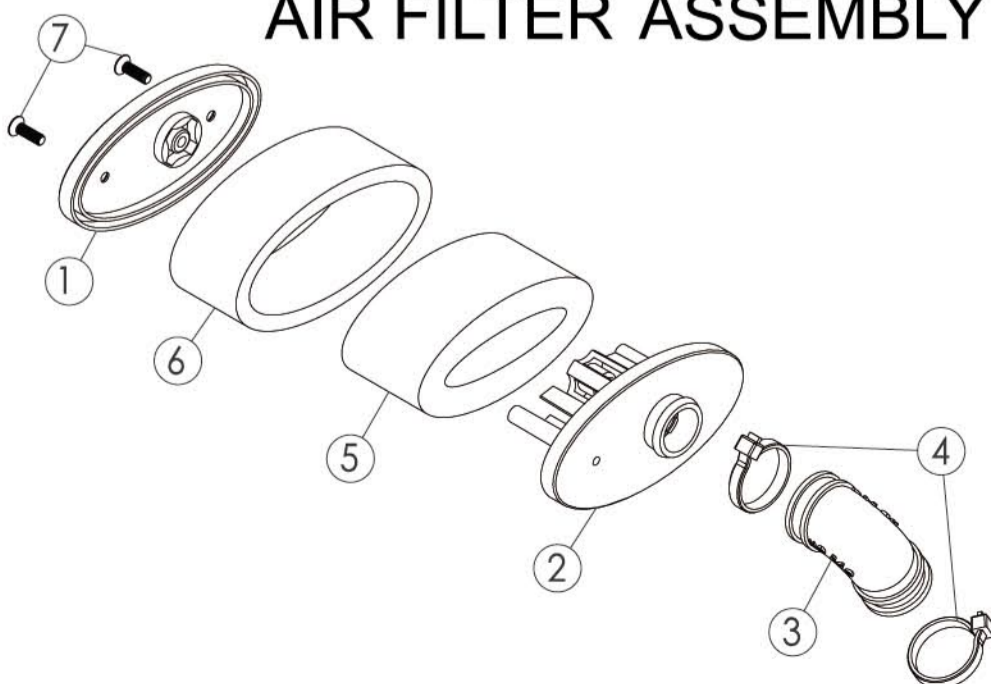

AIR FILTER ASSEMBLY

ITEM	AIR FILTER ASSEMBLY DESCRIPTION	PART NUMBER	QTY
1	Air Filter Cap	86040	1
2	Air Filter Base	86040	1
3	Intake Tube	88064-1	1
4	Nylon Strap	88064-1	2
5	Air Filter Inner Foam	88093	1
6	Air Filter Outer Foam	88093	1
7	F/H Screw M3x10	31310	2
8			
9			
10			
11			
12			
13			
14			
15			
16			
17			
18			
19			
20			

28