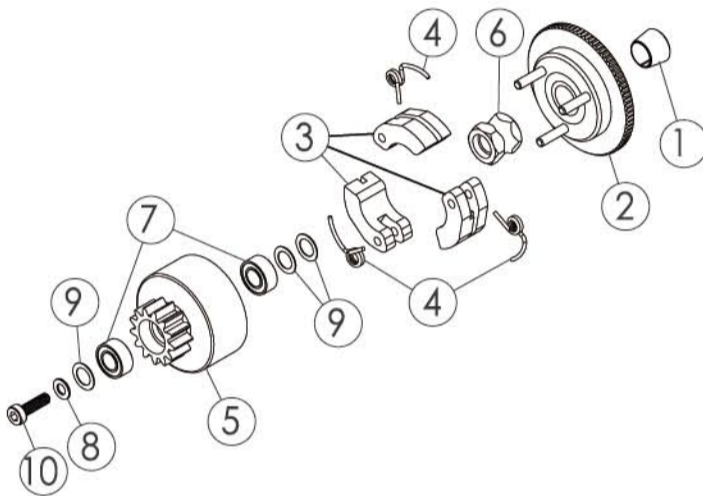

CLUTCH ASSEMBLY

ITEM	CLUTCH ASSEMBLY DESCRIPTION	PART NUMBER	QTY
1	Collar	84057C	1
2	Flywheel	84057	1
3	Clutch Shoe	84052	3
4	Clutch Spring	84053	3
5	Clutch Bell	FR-24D	1
6	Flywheel Nut	224044	1
7	Bearing 5x10x4	84077	2
8	Washer Spacer 3.1x6x0.5	84187W	1
9	Shim 5.1x8x0.25	84187W	3
10	Cap Screw M3x8	32308	1
11			
12			
13			
14			
15			
16			
17			
18			
19			
20			