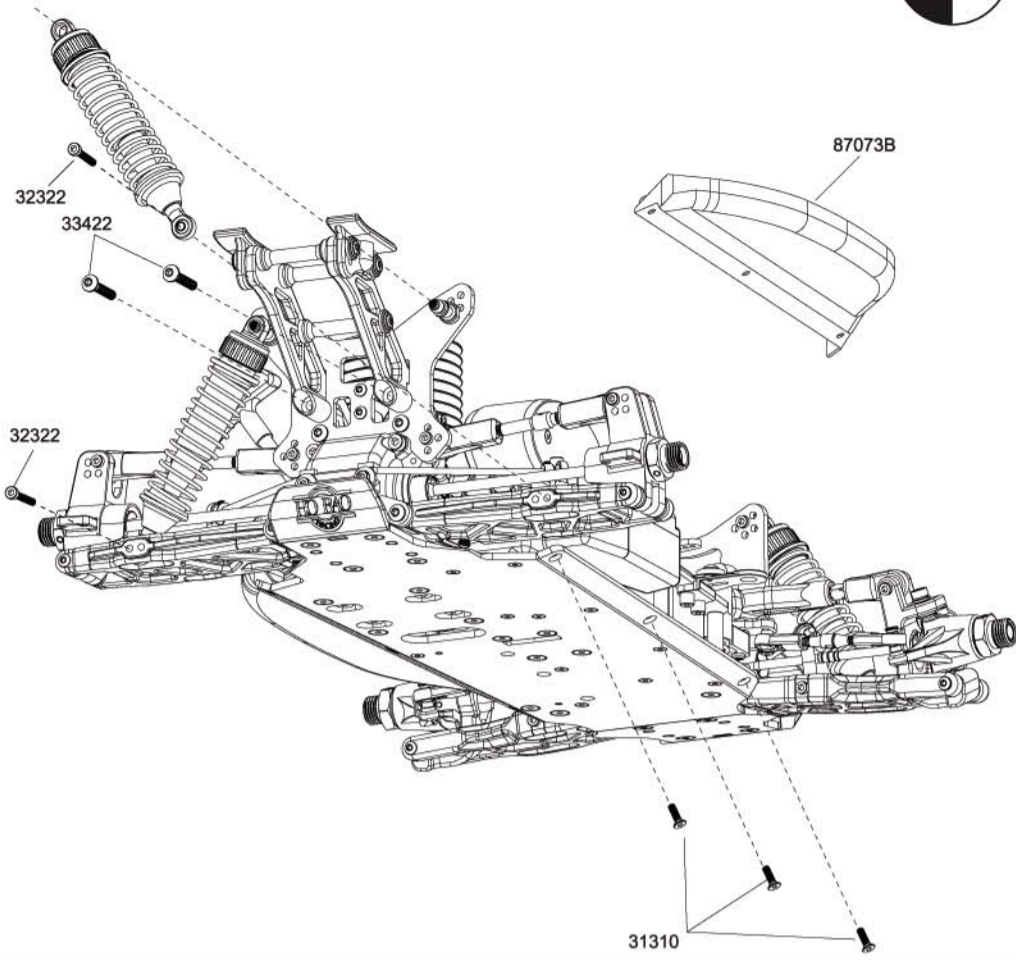

Assembly of Side Guard 1

31

LR