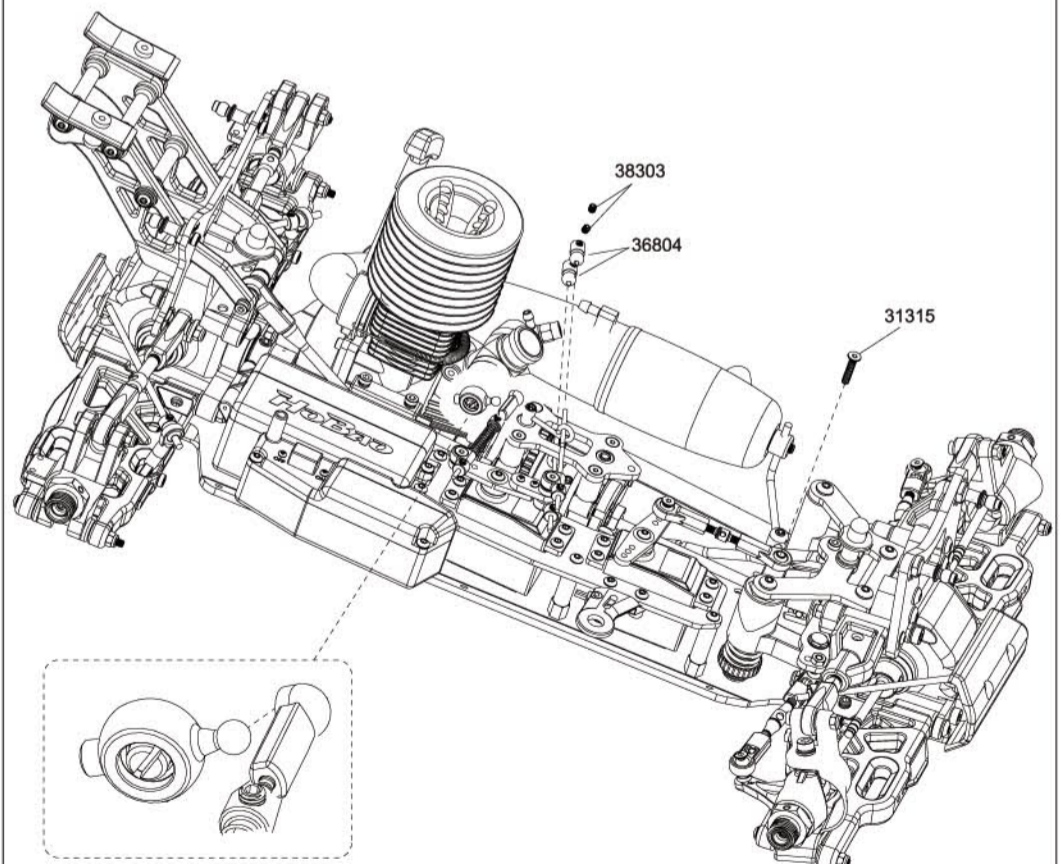

13

Assembly of Radio Tray

25

 31310
3x10mm x7
F/H Screw

Assembly of Servo Link

26

 31315
3x15mm x1
F/H Screw

 38303
3x3mm x2
Set Screw