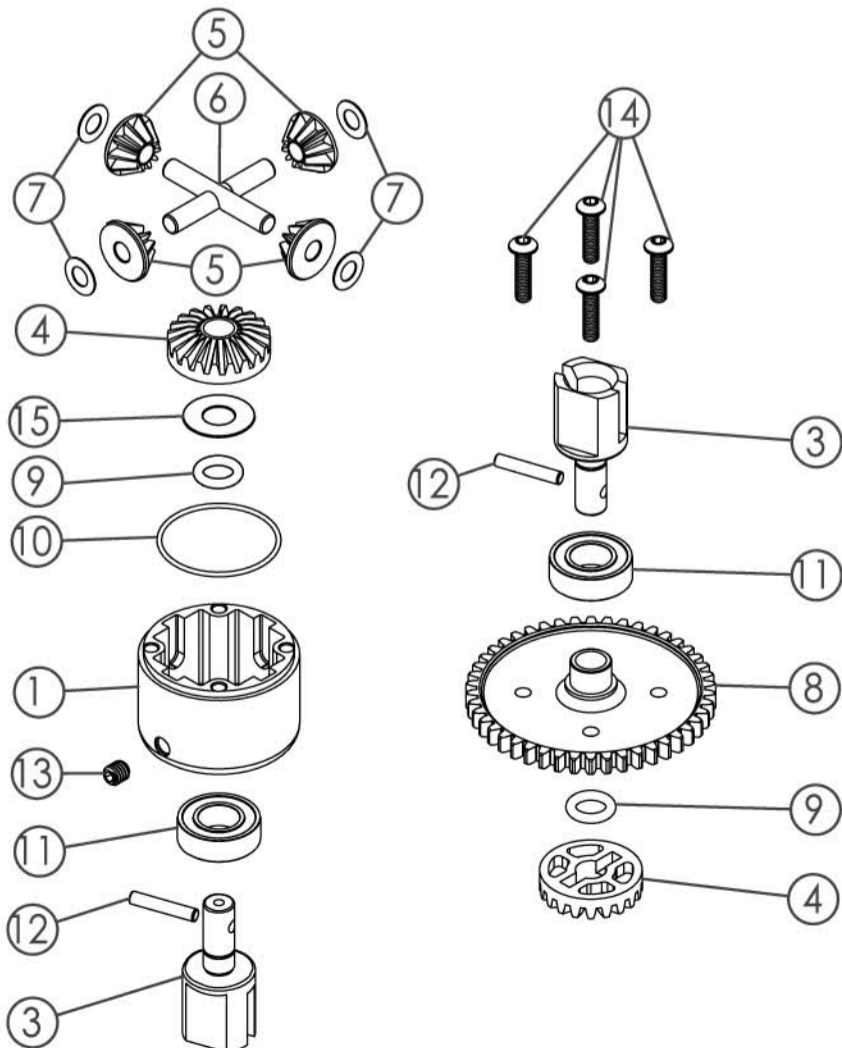

CENTER DIFFERENTIAL

ITEM	CENTER DIFFERENTIAL DESCRIPTION	PART NUMBER	QTY
1	Differential Case	87004	1
2	Included With Differential Case	87004	1
3	Differential Outdrive Cup	87006	2
4	Bevel Gear 20T	87002	2
5	Bevel Gear 10T	87002	4
6	Differential Cross Pins	87002	2
7	Spacer 4.1x8x0.25	87002	4
8	Center Spur Gear 46T	87005	1
9	O-Ring 5.8x1.9	36101	2
10	O-Ring 22x0.9	36102	1
11	Bearing 8x16x5	84076	2
12	Pin-2.5x13.8	36001	2
13	Set Screw M4x4	38404	1
14	B/H Screw M3x12	33312	4
15	Spacer 6.2x13.9x0.3	87005-1	1
16			
17			
18			
19			
20			
21			
22			
23			
24			
25			
26			
27			
28			
29			
30			
31			
32			
33			
34			
35			
36			
37			
38			
39			
40			
41			
42			
43			
44			
45			

24