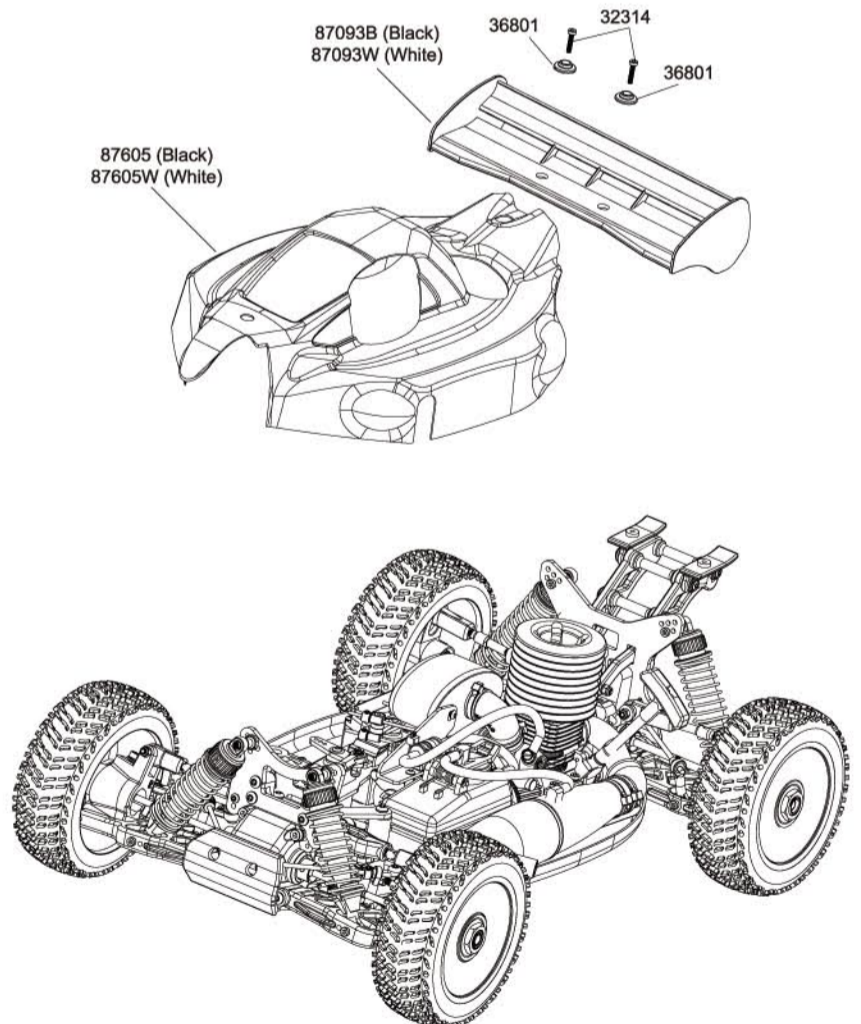

33

LR

Assembly of Body

34

18

ITEM	FRONT CLIP DESCRIPTION	PART NUMBER	QTY
1	Front Gear Box	87023	1
2	Rear Gear Box	87023	1
3	Front Lower Arm	87024L	2
4	Front Bumper	87064	1
5	Front Lower Suspension Arm Holder	87030	1
6	Front Upper Arm	87302	2
7	Front Upper Arm Ball End	87302	2
8	Front C-Hub Left (20°)	87303	1
9	Front C-Hub Right (20°)	87303	1
10	C-Hub Bushing	87032-1	4
11	Front Body Post	87065	1
12	Servo Saver Post	87059	2
13	Servo Saver Arm Left	87057	1
14	Servo Saver Bellcrank	87057	1
15	Servo Saver Arm Right	87057	1
16	Servo Saver Spring	87062	1
17	Servo Saver Alum Tube	87062	1
18	Servo Saver Bushing	87060	4
19	Servo Saver Retainer	87062	1
20	Steering Plate	87058B	1
21	Steering Plate Bushing	87056	2
22	Steering Plate Hex Screw	87056	2
23	Ball End 6.8mm/L 23.90mm	87055	4
24	Universal Axle Part	87354	2
25	Universal Axle Part	87354	2
26	Universal Axle Part	87354	2
27	Universal Axle Part	87354	2
28	Universal Axle Part	87354	2
29	Universal Axle Part	87354	2
30	Front Anti-Roll Bar	87329-2	1
31	Ball Collar 6.8mm	87329-4	2
32	Ball End 6.8mm/L 16.75mm	87329-4	4
33	Ball End 7.8mm/L 28mm	87072	2
34	Ball End 6.8mm/L 23.75mm	87087	2
35	Steering Knuckle Left	87032	1
36	Steering Knuckle Right	87032	1
37	Outdrive Cup	87021	1
38	Differential Pinion Gear 13T	87028	1
39	Front Rear Top & Lower Arm Holder	87030	1
40	Front Front Lower Arm Holder	87029B	1
41	Front Alum Top Plate	87071B	1
42	Front Shock Tower	87601	1
43	Front Chassis Stiffener Rod	87063N	1
44	Turnbuckle M3x26	87561	1
45	Turnbuckle M4x45	87536	2