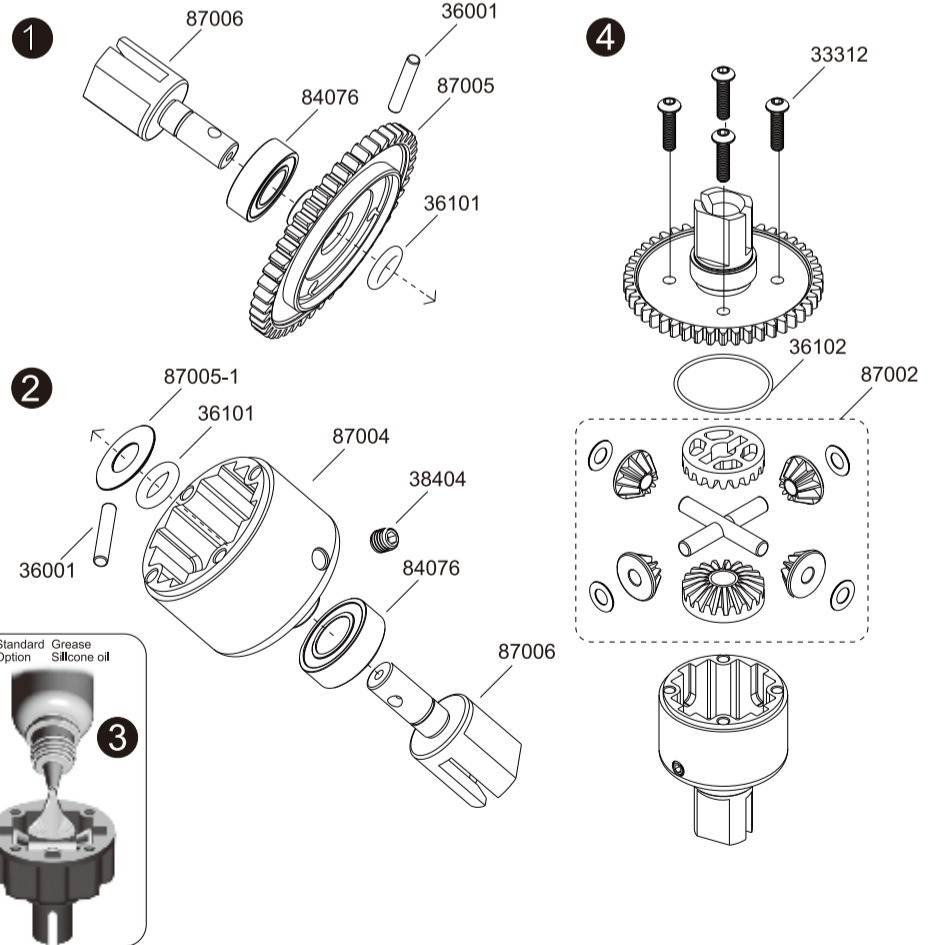

Instant cement

Thread lock

Silicone Oil

Grease

Side cutter

Curved scissor

Reamer

Fuel bottle (RTR Only)

Included items

Wrench

Hex wrench with

Assembly of Front/Rear Differential

1 x2

- 36101 6x10mm x4 O-Ring
- 87002 4.1x8x0.3mm x8 Washer
- 38404 4x4mm x2 Set Screw
- 84076 8x16x5mm x4 Ball Bearing
- 36001 2.5x10.8mm x4 Shaft
- 31310 3x10mm x8 F/H Screw
- 87002 4x26.8mm x4 Shaft

Assembly of Center Differential

2

- 36101 6x10mm x2 O-Ring
- 87002 4.1x8x0.3mm x4 Washer
- 38404 4x4mm x1 Set Screw
- 84076 8x16x5mm x2 Ball Bearing
- 36001 2.5x10.8mm x2 Shaft
- 33312 3x12mm x4 B/H Screws
- 87002 4x26.8mm x2 Shaft
- 87005-1 6.2x13.9x0.3mm x1 Washer

25

TIRES

ITEM	TIRE & WHEEL DESCRIPTION	PART NUMBER	QTY
1	Tire	87097	4
2	Dish Wheel (Black or White)	88235B or 88235	4
3	Foam Insert	FR-25	4
4			
5			
6			
7			
8			
9			
10			
11			
12			
13			
14			
15			
16			
17			
18			
19			
20			