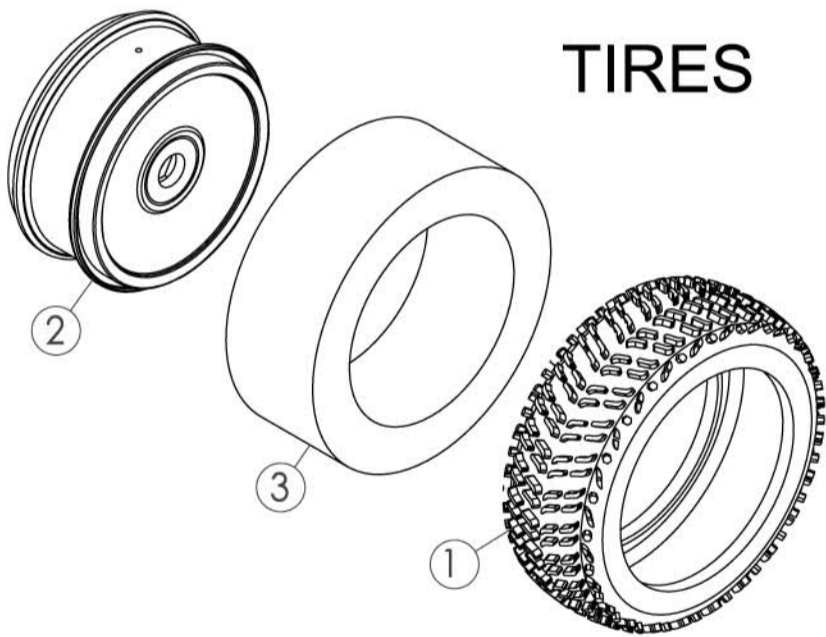

25

TIRES

ITEM	TIRE & WHEEL DESCRIPTION	PART NUMBER	QTY
1	Tire	87097	4
2	Dish Wheel (Black or White)	88235B or 88235	4
3	Foam Insert	FR-25	4
4			
5			
6			
7			
8			
9			
10			
11			
12			
13			
14			
15			
16			
17			
18			
19			
20			