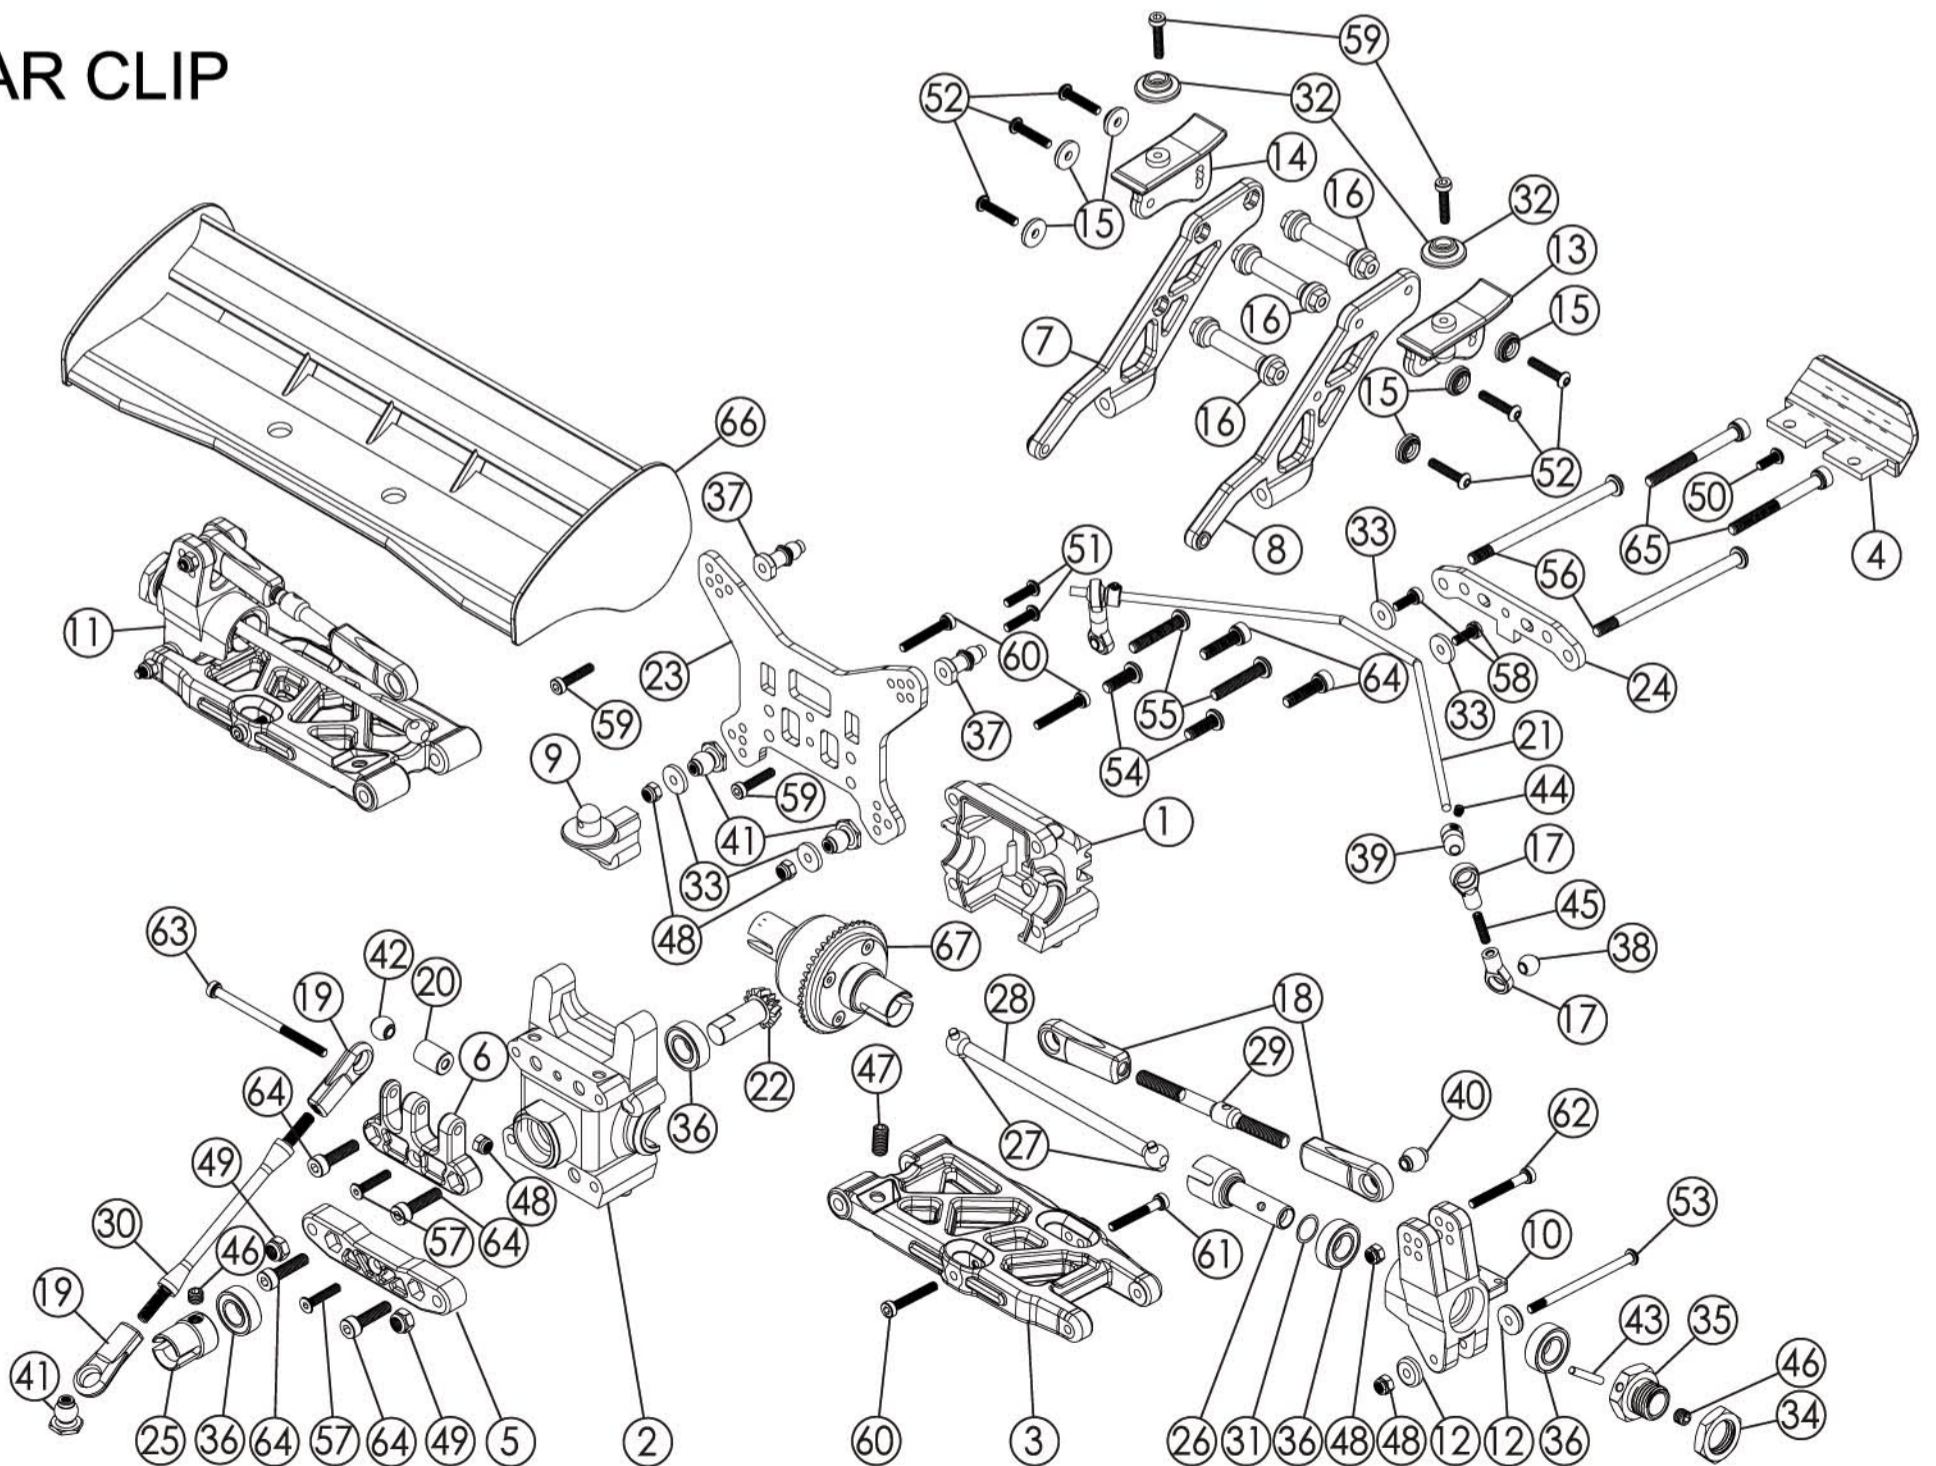

ITEM	REAR CLIP DESCRIPTION	PART NUMBER	QTY
46	Set Screw M5x4	38504	3
47	Set Screw M5x10	38510	2
48	Nylon Nut M3	39008	7
49	Nylon Nut M4	39009	2
50	B/H Screw M3x8	33308	1
51	B/H Screw M3x12	33312	2
52	B/H Screw M3x15	33315	6
53	B/H Shoulder Screw M3x47	87555	2
54	B/H Screw M4x12	33412	2
55	B/H Screw M4x22	33422	2
56	B/H Shoulder Screw M4x66	87554	2
57	F/H Screw M3x15	31315	2
58	Cap Screw M3x8	32308	2
59	Cap Screw M3x14	32314	4
60	Cap Screw M3x20	32320	4
61	Cap Shoulder Screw M3x22	32322	2
62	Cap Shoulder Screw M3x25	32325	2
63	Cap Shoulder Screw M3x50	32350	1
64	Cap Screw M4x15	32415	6
65	Cap Shoulder Screw M4x40	32440	2
66	Rear Wing(Black or White)	87093B or 87093W	1
67	Front/Rear Differential	-	1
68			
69			
70			
71			
72			
73			
74			
75			
76			
77			
78			
79			
80			
81			
82			
83			
84			
85			
86			
87			
88			
89			
90			

21

REAR CLIP

22