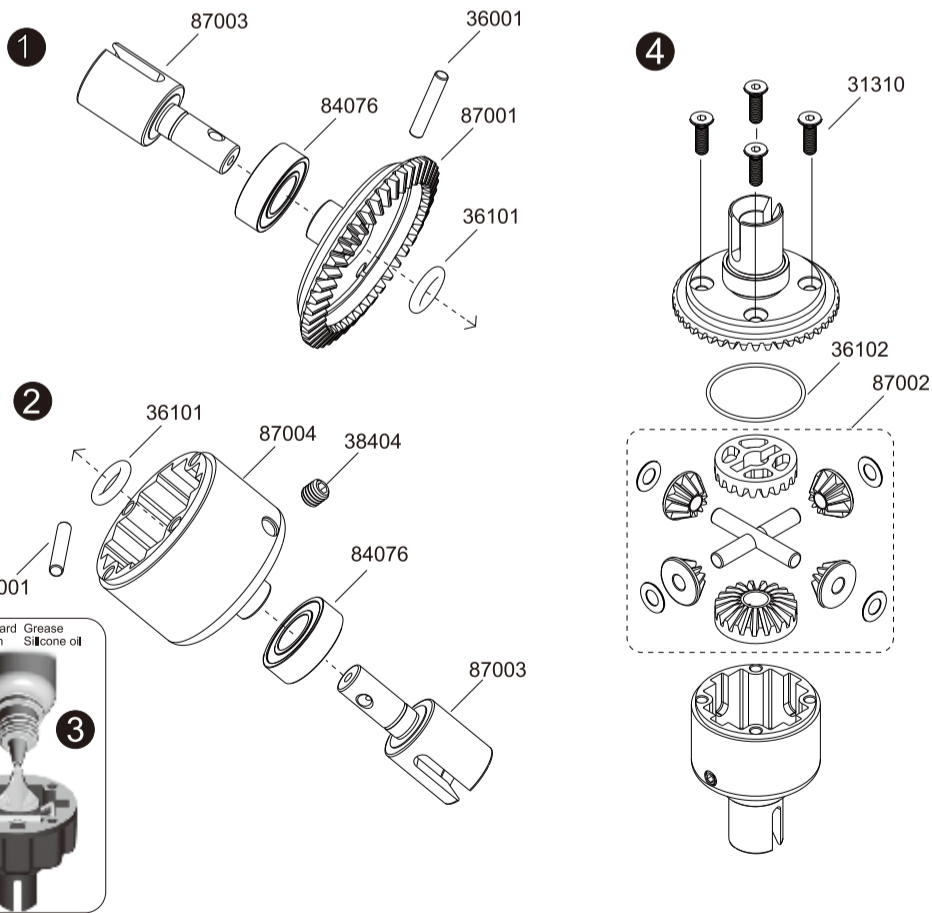

Included items

Wrench

Hex wrench with

Assembly of Front/Rear Differential

1 x2

- 36101 6x10mm x4 O-Ring
- 87002 4.1x8x0.3mm x8 Washer
- 38404 4x4mm x2 Set Screw
- 84076 8x16x5mm x4 Ball Bearing
- 36001 2.5x10.8mm x4 Shaft
- 31310 3x10mm x8 F/H Screw
- 87002 4x26.8mm x4 Shaft

Assembly of Center Differential

2

- 36101 6x10mm x2 O-Ring
- 87002 4.1x8x0.3mm x4 Washer
- 38404 4x4mm x1 Set Screw
- 84076 8x16x5mm x2 Ball Bearing
- 36001 2.5x10.8mm x2 Shaft
- 33312 3x12mm x4 B/H Screws
- 87002 4x26.8mm x2 Shaft
- 87005-1 6.2x13.9x0.3mm x1 Washer

25

TIRES

ITEM	TIRE & WHEEL DESCRIPTION	PART NUMBER	QTY
1	Tire	87097	4
2	Dish Wheel (Black or White)	88235B or 88235	4
3	Foam Insert	FR-25	4
4			
5			
6			
7			
8			
9			
10			
11			
12			
13			
14			
15			
16			
17			
18			
19			
20			