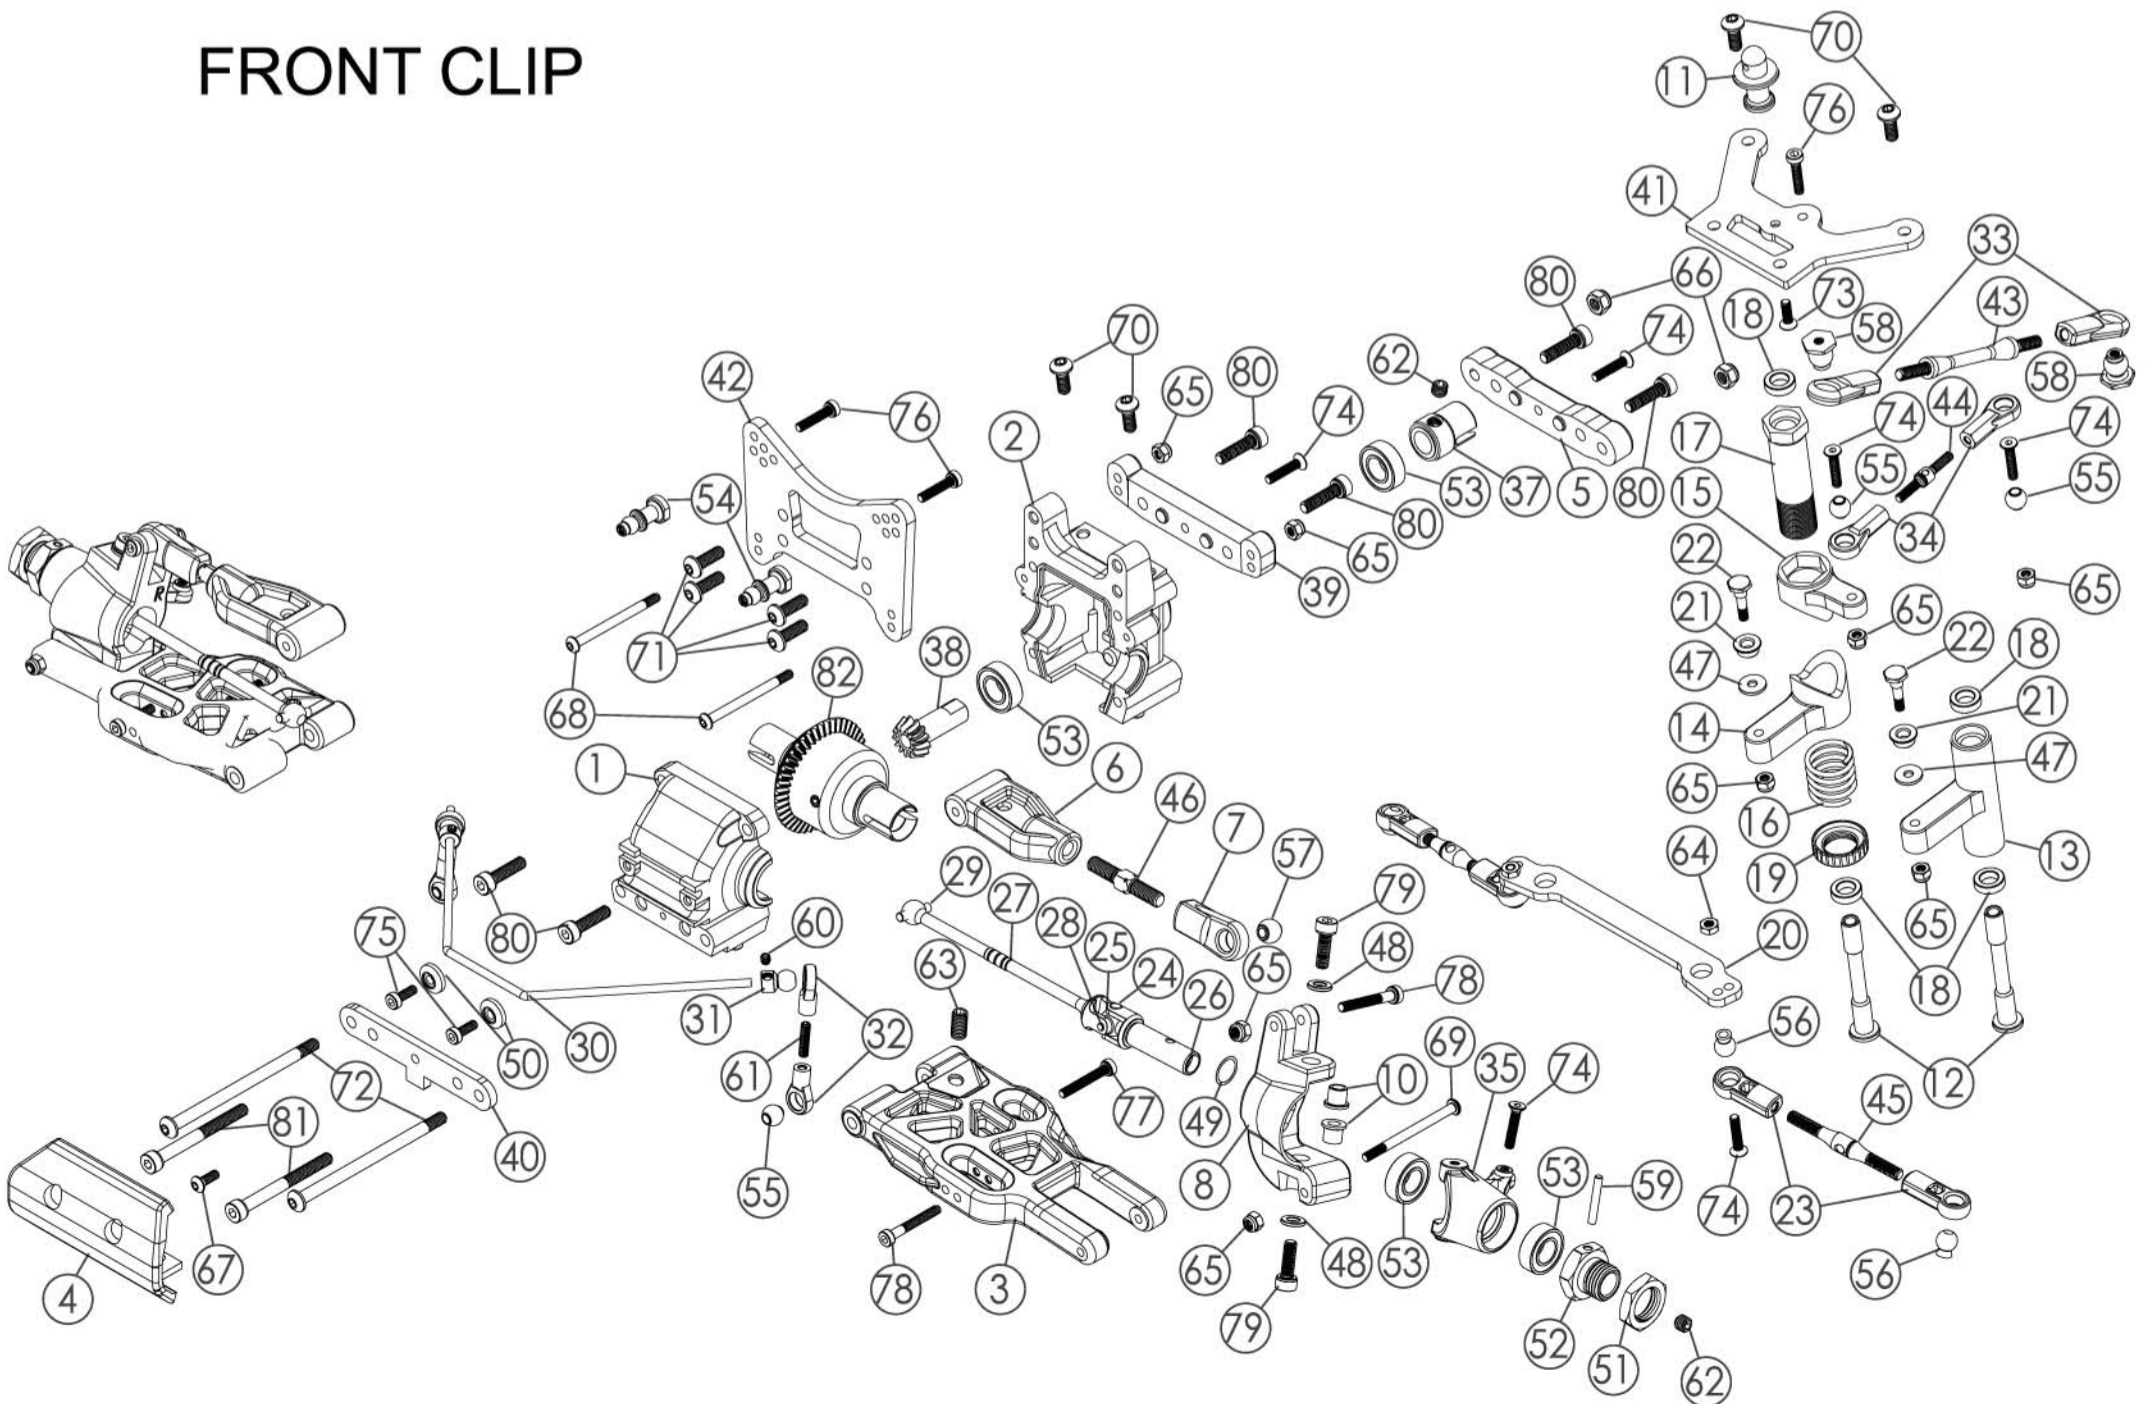

ITEM	FRONT CLIP DESCRIPTION	PART NUMBER	QTY
46	Suspension Arm Turnbuckle M5x31	87330	2
47	Servo Saver Washer 3.1x9x1	87056	2
48	C-Hub Washer 4.1x8x1.2	36805	4
49	Shim 8.1x10x0.1	HB-397	2
50	Alum Collar	87044S	2
51	Wheel Hex Nut	84022H	2
52	Wheel Hub	87027	2
53	Bearing 8x16x5	84076	6
54	Shock Ball Stud 5.8mm	88094	2
55	Ball 6.8mm	30004	4
56	Ball Flanged 6.8mm	30003	4
57	Ball 7.8mm	30001	2
58	Ball Flanged 7.8mm	30005	2
59	Pin 2.5x16.8	87027-1	2
60	Set Screw M3x3	38303	2
61	Set Screw M3x12	38312	2
62	Set Screw M5x4	38504	3
63	Set Screw M5x10	38510	2
64	Nut M3	39004	2
65	Nylon Nut M3	39008	10
66	Nylon Nut M4	39009	2
67	B/H Screw M3x8	33308	1
68	B/H Shoulder Screw M3x38	87555	2
69	B/H Shoulder Screw M3x40	87555	2
70	B/H Screw M4x10	33410	4
71	B/H Screw M4x12	33412	4
72	B/H Shoulder Screw M4x66	87554	2
73	F/H Screw M3x10	31310	1
74	F/H Screw M3x15	31315	8
75	Cap Screw M3x8	32308	2
76	Cap Screw M3x14	32314	3
77	Cap Screw M3x20	32320	2
78	Cap Shoulder Screw M3x22	32322	4
79	Cap Screw M4x12	32412	4
80	Cap Screw M4x15	32415	6
81	Cap Shoulder Screw M4x40	32440	2
82	Front/Rear Differential	-	1
83			
84			
85			
86			
87			
88			
89			
90			

FRONT CLIP