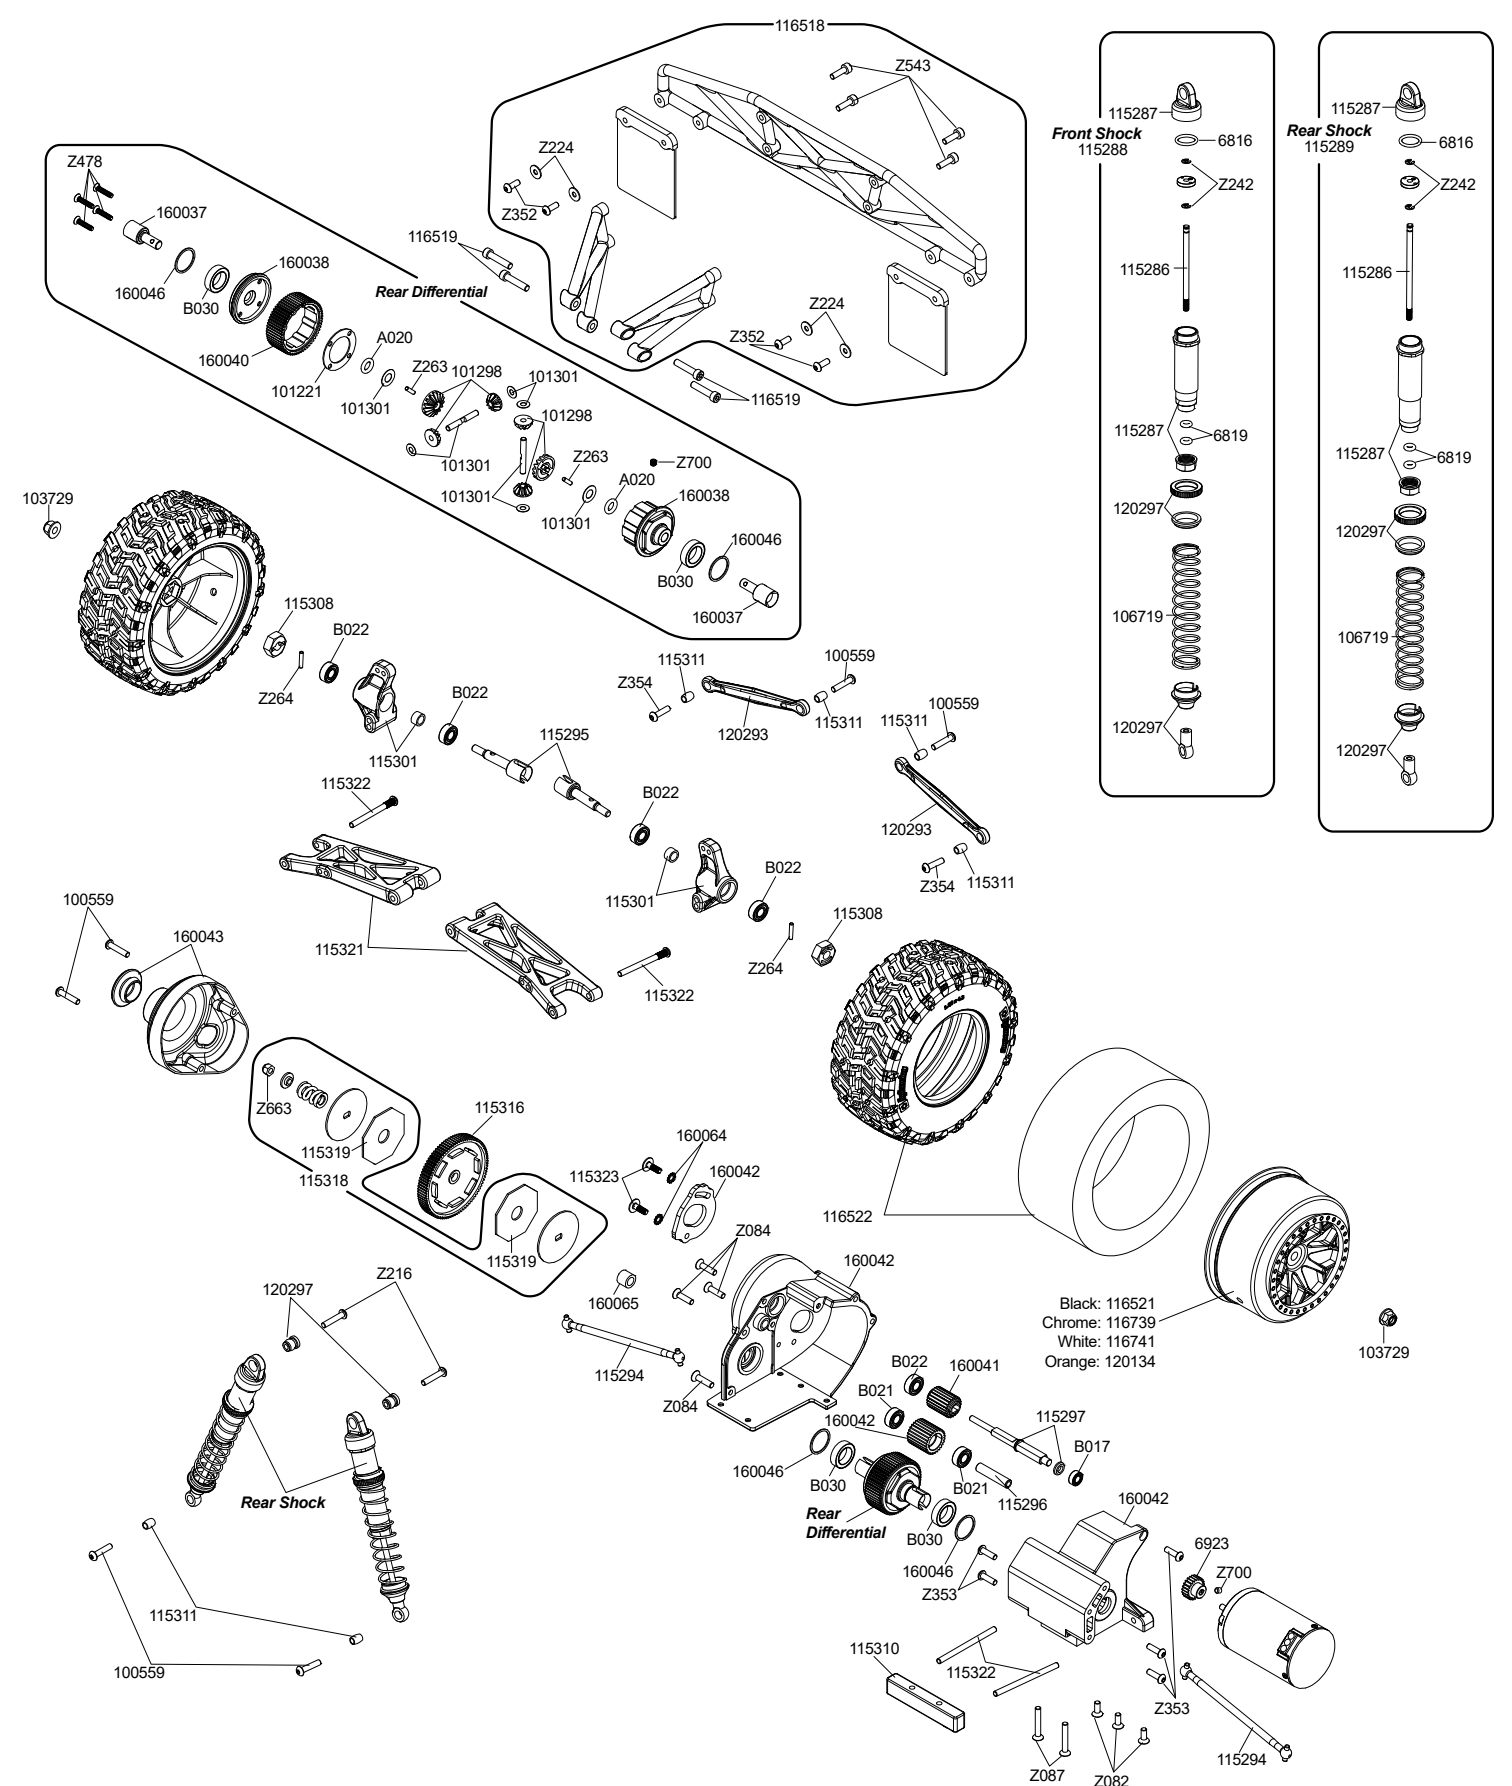

Chassis Assembly
Chassis

Montage du châssis
シャーシ展開図

Black: 116521
Chrome: 116739
White: 116741
Orange: 120134