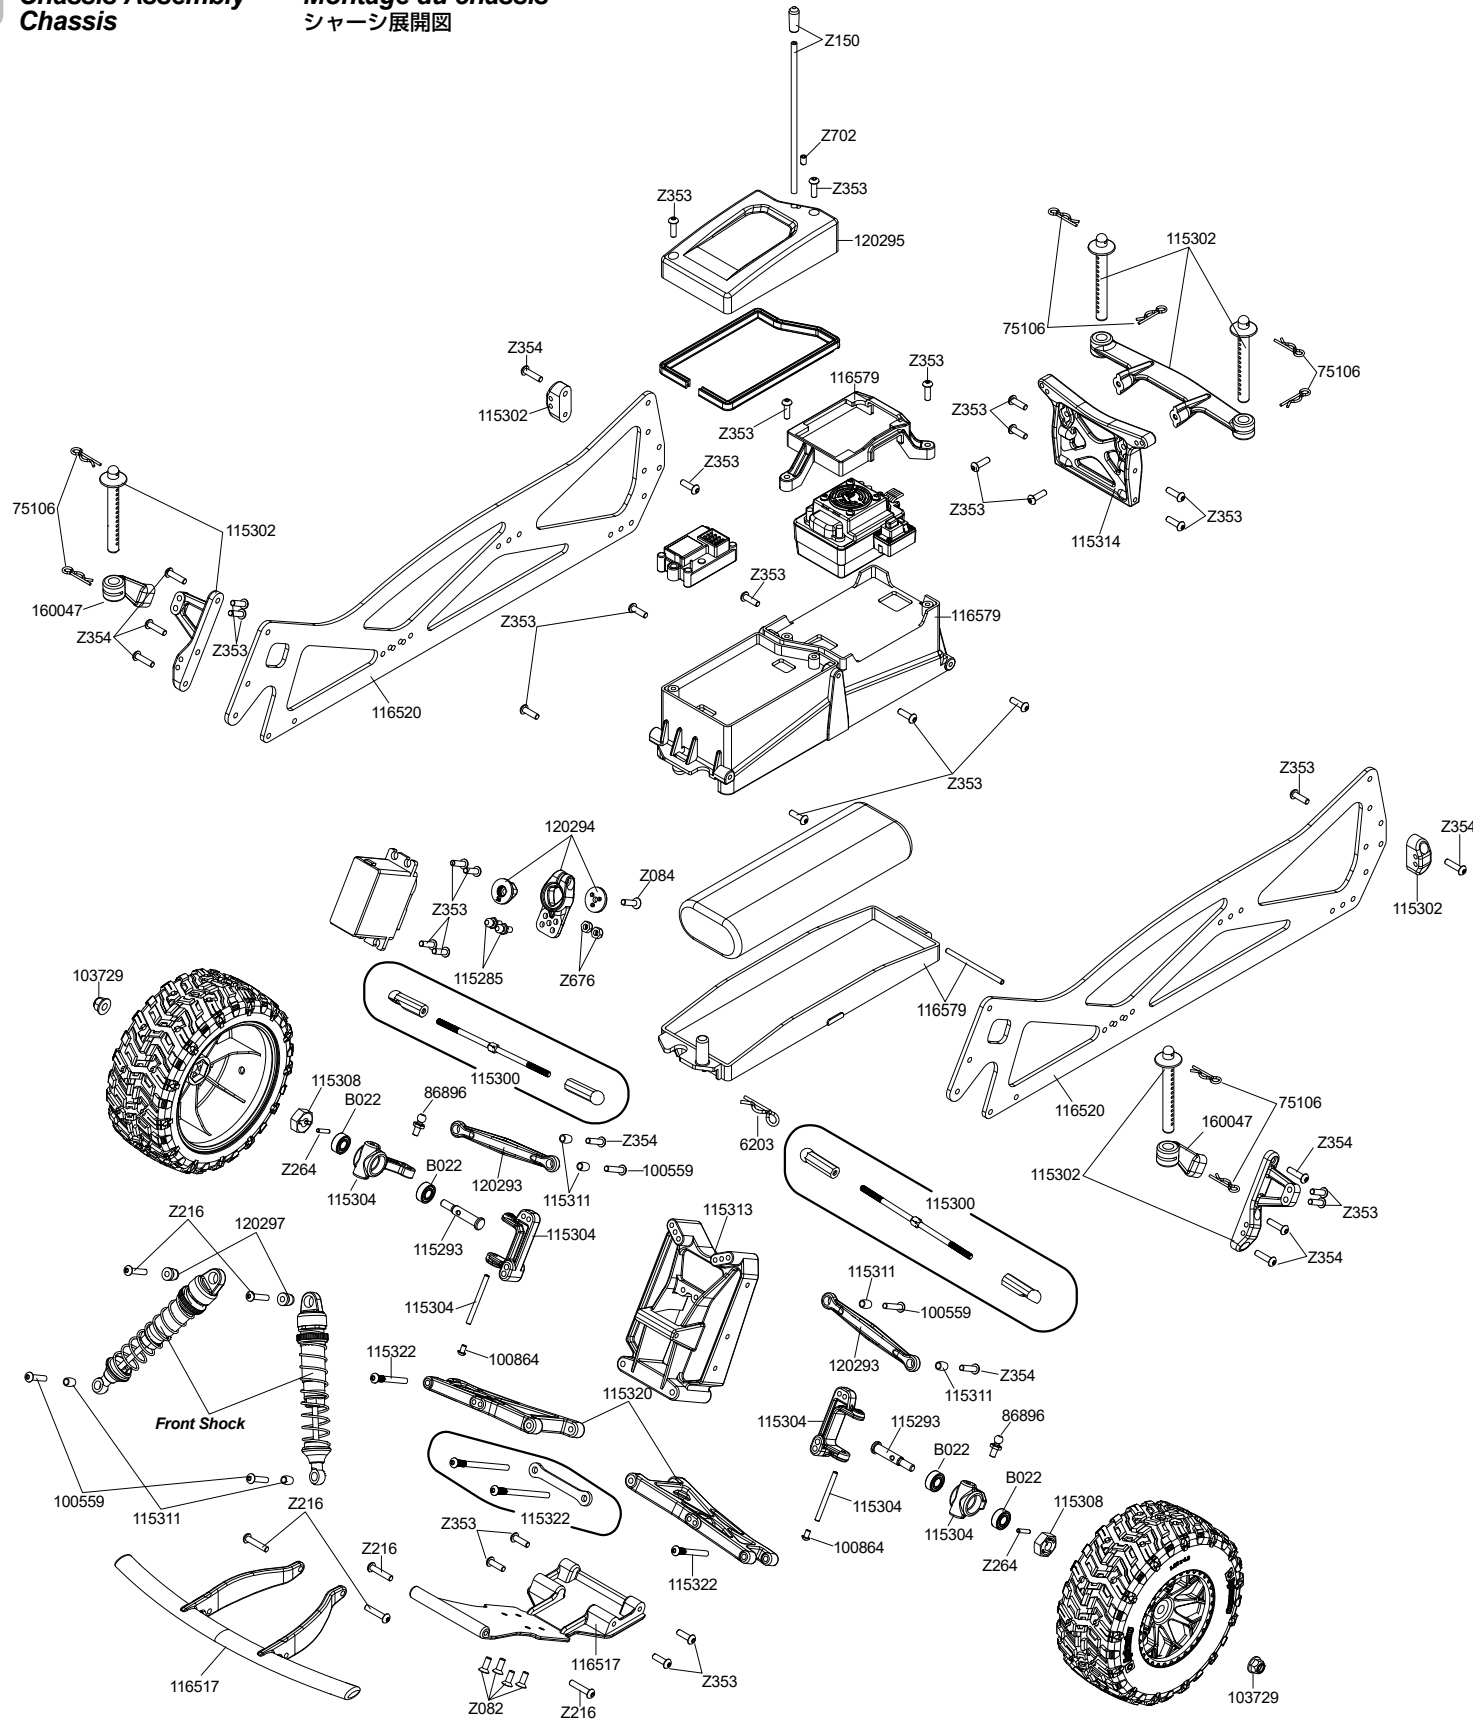

Chassis Assembly
Chassis

Montage du châssis
シャーシ展開図

Black: 116521
Chrome: 116739
White: 116741
Orange: 120134