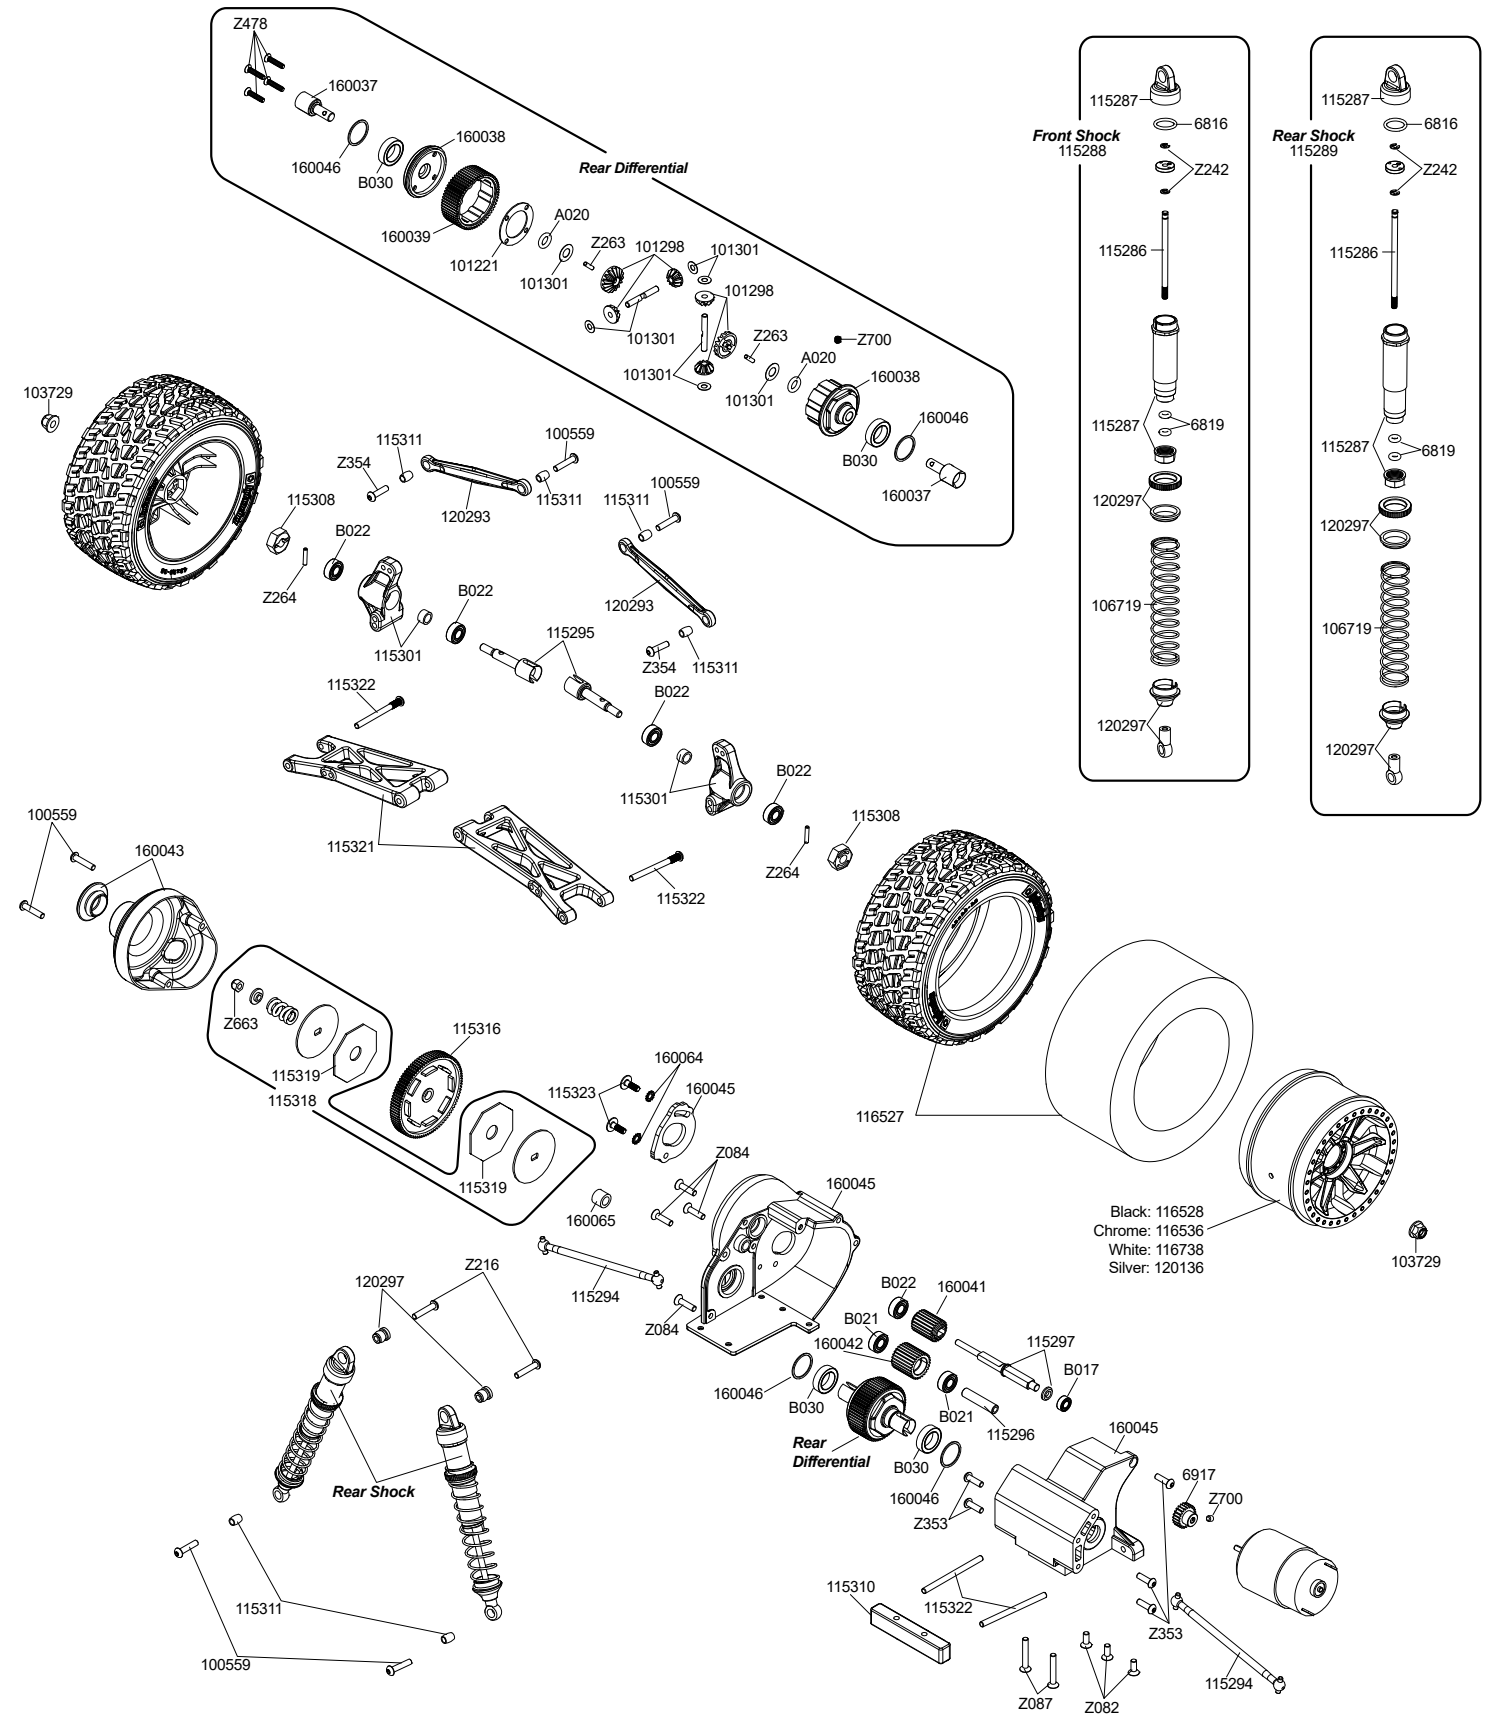

Chassis Assembly
Chassis

Montage du châssis
シャーシ展開図

En Parts List

Parts #	Description	Parts #	Description
6203	BODY CLIP (8mm/BLACK/20pcs)	116527	JUMP T2.8MS TIRE (2pcs)
6816	SILICONE O-RING S10 (6pcs)	116579	BATTERY BOX V2 SET
6819	SILICON O-RING P-3(REDF)(5pcs)	120018	HPI SS-20WR SERVO (WATER-RESISTANT/6.0V/6.5KG)
6917	PINION GEAR 17 TOOTH (48DP)	120042	HPI TF-41 / RF-41WP 2.4GHZ RADIO SET
75106	BODY CLIP (6mm/BLACK/20pcs)	120043	HPI TF-41 2.4GHZ TRANSMITTER (3CH)
86896	BALL STUD 4.8x12mm (10pcs)	120044	HPI RF-41WP RECEIVER (2.4GHZ/3CH)
100559	BUTTON HEAD SCREW M3x14mm (HEX SOCKET/10pcs)	120075	SC-3SWP2 WATERPROOF ESC WITH T-PLUG
100864	BUTTON HEAD SCREW M2.5x4mm (HEX SOCKET/10pcs)	120117	SATURN 12T 550 MOTOR
101221	DIFF CASE GASKET (3pcs)	120136	6-SHOT ST WHEEL (SILVER/2pcs)
101298	DIFF. GEAR SET	120293	CAMBER LINK (4pcs)
101301	DIFF. SHAFT SET	120294	SERVO SAVER SET
103729	SERRATED FLANGE LOCK NUT M4 (SILVER/10pcs)	120295	ESC/RECEIVER BOX LID SET
106719	SPRING 13x69x1.1mm 10 COILS (RED/2pcs)	120297	SHOCK PARTS SET (JUMPSHOT)
115285	LOW PROFILE BALL STUD 4.8x12mm (8pcs)	160037	DIFF SHAFT 5x22.7mm (2pcs)
115286	SHOCK SHAFT SET (FRONT/REAR)	160038	DIFF CASE 5x30x16mm
115287	SHOCK BODY SET (FRONT/REAR)	160039	DIFF GEAR 60T
115288	SPORT SHOCK SET (FRONT/2pcs)	160041	TOP SHAFT GEAR SET V2 (22T)
115289	SPORT SHOCK SET (REAR/2pcs)	160042	HD IDLER GEAR V2 (27T)
115293	FRONT AXLE (2pcs)	160043	SPUR GEAR COVER V2
115294	DRIVE SHAFT 83mm (2pcs)	160045	GEAR BOX SET V2
115295	STUB AXLE (2pcs)	160046	WASHER 12x15x0.3mm (10pcs)
115296	IDLE GEAR SHAFT (5x23mm)	160047	FRONT BODY POST MOUNT (JUMPSHOT SC)
115297	TOP SHAFT SET	160064	LOCK WASHER 3x6mm (10pcs)
115300	STEERING TURNBUCKLE SET (2pcs)	160065	SPACER 5x8x6.5mm (GUNMETAL)
115301	REAR HUB SET (2pcs)	160075	JUMPSHOT SC TOYO TIRES OPEN COUNTRY M/T
115302	BODY POST/CAMBER LINK SET (FRONT/REAR)	160264	JUMPSHOT MT V2.0 BODYSHELL
115304	STEERING BLOCK SET	160265	JUMPSHOT SC V2.0 BODYSHELL
115308	12mm WHEEL HEX HUB SET (4pcs)	160266	JUMPSHOT ST V2.0 BODYSHELL
115309	FRONT SKID PLATE	A020	O-RING P-5 (4pcs)
115310	REAR ARM MOUNT/REAR SKID PLATE	B017	BALL BEARING 4x8x3mm (2pcs)
115311	LINKAGE PIVOT (10pcs)	B021	BALL BEARING 5x10x4mm (2pcs)
115313	FRONT SHOCK TOWER	B022	BALL BEARING 5x11x4mm (2pcs)
115314	REAR SHOCK TOWER	B030	BALL BEARING 10x15x4mm (2pcs)
115315	JUMP T2.8M TIRE (2pcs)	Z082	FLAT HEAD SCREW M3x8mm HEX SOCKET/10pcs
115316	90T SPUR GEAR (48P)	Z084	FLAT HEAD SCREW M3x12mm HEX SOCKET/10pcs/2.0mm
115317	TVP MAIN CHASSIS SET	Z150	ANTENNA PIPE SET
115318	SLIPPER PAD SET	Z216	BUTTON HEAD SCREW M3x15mm (HEX SOCKET/4pcs)
115319	SLIPPER PAD (2pcs)	Z242	E-CLIPS E2mm (20pcs)
115320	FRONT SUSPENSION ARM SET	Z263	PIN 2x8mm (12pcs)
115321	REAR SUSPENSION ARM SET	Z264	PIN 2x10mm (10pcs)
115322	HINGE PIN SET (FRONT/REAR)	Z353	BUTTON HEAD SCREW M3x10mm HEX SOCKET/10pcs
115323	MOTOR SCREW M3x9mm (4pcs)	Z354	BUTTON HEAD SCREW M3x12mm HEX SOCKET/10pcs
115324	6-SHOT MT WHEEL (CHROME/2PCS)	Z478	TP. FLAT HEAD SCREW M2.6x12mm (12pcs)
116517	FRONT BUMPER SET (SC)	Z663	LOCK NUT M3 (6pcs)
116518	REAR BUMPER SET (SC)	Z676	LOCK NUT M3 THIN TYPE (4pcs)
116519	CAP HEAD SCREW M3.5x16mm (10pcs)	Z700	SET SCREW M3x3mm (6pcs)
116520	TVP MAIN CHASSIS SET (SC)	Z702	SET SCREW M3x5mm (10pcs)
116521	8-SHOT SC WHEEL (BLACK/2pcs)		
116522	JUMP SC TIRE (2pcs)		
116525	TVP MAIN CHASSIS SET (ST)		
116526	FRONT SKID PLATE (ST)		