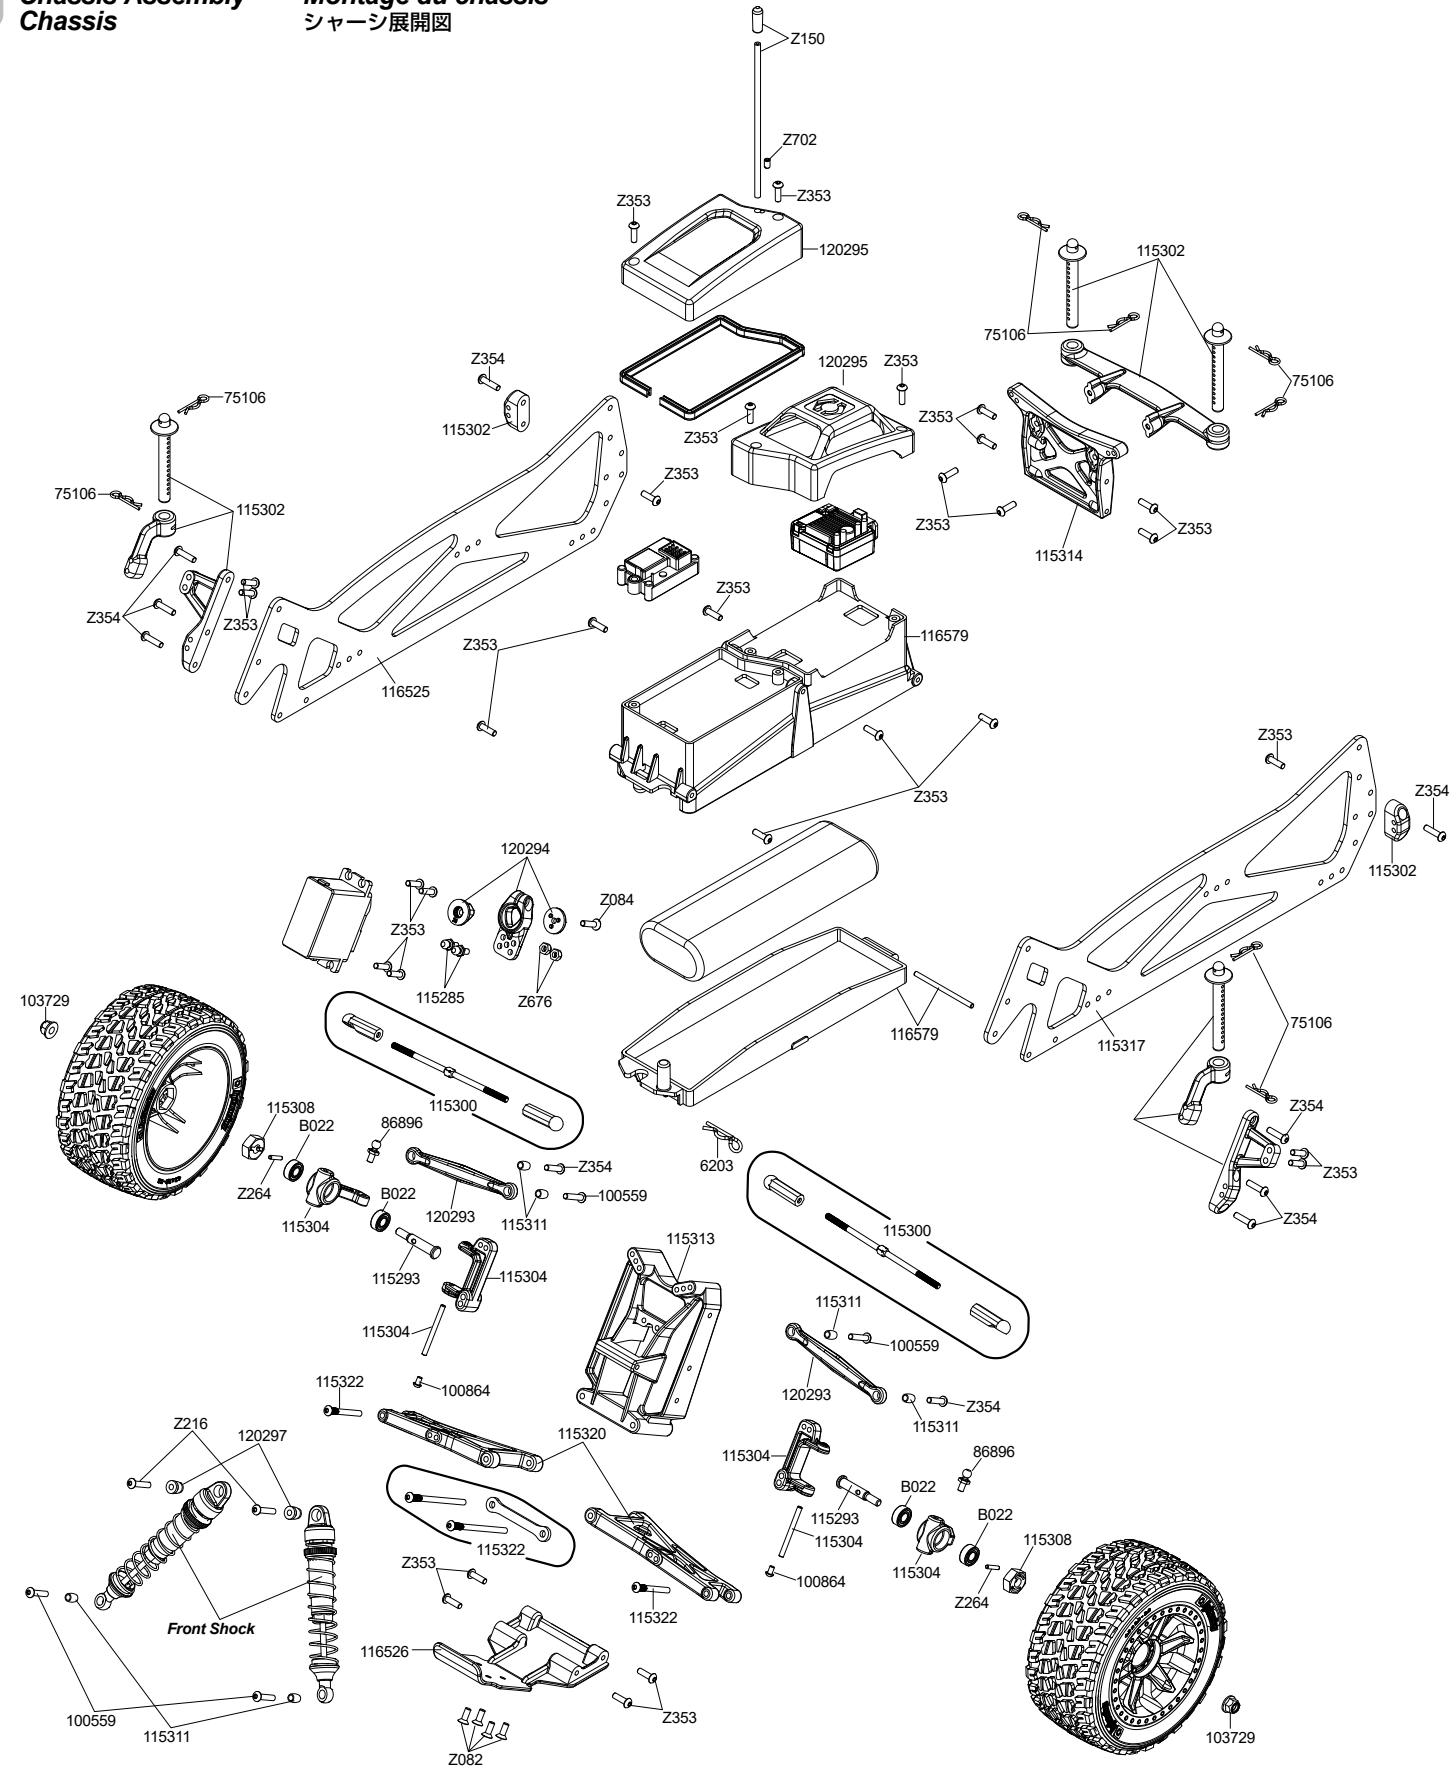

Chassis Assembly
Chassis

Montage du châssis
シャーシ展開図

En Parts List

Parts #	Description	Parts #	Description
6203	BODY CLIP (8mm/BLACK/20pcs)	116527	JUMP T2.8MS TIRE (2pcs)
6816	SILICONE O-RING S10 (6pcs)	116579	BATTERY BOX V2 SET
6819	SILICON O-RING P-3(REDF)(5pcs)	120018	HPI SS-20WR SERVO (WATER-RESISTANT/6.0V/6.5KG)
6917	PINION GEAR 17 TOOTH (48DP)	120042	HPI TF-41 / RF-41WP 2.4GHZ RADIO SET
75106	BODY CLIP (6mm/BLACK/20pcs)	120043	HPI TF-41 2.4GHZ TRANSMITTER (3CH)
86896	BALL STUD 4.8x12mm (10pcs)	120044	HPI RF-41WP RECEIVER (2.4GHZ/3CH)
100559	BUTTON HEAD SCREW M3x14mm (HEX SOCKET/10pcs)	120075	SC-3SWP2 WATERPROOF ESC WITH T-PLUG
100864	BUTTON HEAD SCREW M2.5x4mm (HEX SOCKET/10pcs)	120117	SATURN 12T 550 MOTOR
101221	DIFF CASE GASKET (3pcs)	120136	6-SHOT ST WHEEL (SILVER/2pcs)
101298	DIFF. GEAR SET	120293	CAMBER LINK (4pcs)
101301	DIFF. SHAFT SET	120294	SERVO SAVER SET
103729	SERRATED FLANGE LOCK NUT M4 (SILVER/10pcs)	120295	ESC/RECEIVER BOX LID SET
106719	SPRING 13x69x1.1mm 10 COILS (RED/2pcs)	120297	SHOCK PARTS SET (JUMPSHOT)
115285	LOW PROFILE BALL STUD 4.8x12mm (8pcs)	160037	DIFF SHAFT 5x22.7mm (2pcs)
115286	SHOCK SHAFT SET (FRONT/REAR)	160038	DIFF CASE 5x30x16mm
115287	SHOCK BODY SET (FRONT/REAR)	160039	DIFF GEAR 60T
115288	SPORT SHOCK SET (FRONT/2pcs)	160041	TOP SHAFT GEAR SET V2 (22T)
115289	SPORT SHOCK SET (REAR/2pcs)	160042	HD IDLER GEAR V2 (27T)
115293	FRONT AXLE (2pcs)	160043	SPUR GEAR COVER V2
115294	DRIVE SHAFT 83mm (2pcs)	160045	GEAR BOX SET V2
115295	STUB AXLE (2pcs)	160046	WASHER 12x15x0.3mm (10pcs)
115296	IDLE GEAR SHAFT (5x23mm)	160047	FRONT BODY POST MOUNT (JUMPSHOT SC)
115297	TOP SHAFT SET	160064	LOCK WASHER 3x6mm (10pcs)
115300	STEERING TURNBUCKLE SET (2pcs)	160065	SPACER 5x8x6.5mm (GUNMETAL)
115301	REAR HUB SET (2pcs)	160075	JUMPSHOT SC TOYO TIRES OPEN COUNTRY M/T
115302	BODY POST/CAMBER LINK SET (FRONT/REAR)	160264	JUMPSHOT MT V2.0 BODYSHELL
115304	STEERING BLOCK SET	160265	JUMPSHOT SC V2.0 BODYSHELL
115308	12mm WHEEL HEX HUB SET (4pcs)	160266	JUMPSHOT ST V2.0 BODYSHELL
115309	FRONT SKID PLATE	A020	O-RING P-5 (4pcs)
115310	REAR ARM MOUNT/REAR SKID PLATE	B017	BALL BEARING 4x8x3mm (2pcs)
115311	LINKAGE PIVOT (10pcs)	B021	BALL BEARING 5x10x4mm (2pcs)
115313	FRONT SHOCK TOWER	B022	BALL BEARING 5x11x4mm (2pcs)
115314	REAR SHOCK TOWER	B030	BALL BEARING 10x15x4mm (2pcs)
115315	JUMP T2.8M TIRE (2pcs)	Z082	FLAT HEAD SCREW M3x8mm HEX SOCKET/10pcs
115316	90T SPUR GEAR (48P)	Z084	FLAT HEAD SCREW M3x12mm HEX SOCKET/10pcs/2.0mm
115317	TVP MAIN CHASSIS SET	Z150	ANTENNA PIPE SET
115318	SLIPPER PAD SET	Z216	BUTTON HEAD SCREW M3x15mm (HEX SOCKET/4pcs)
115319	SLIPPER PAD (2pcs)	Z242	E-CLIPS E2mm (20pcs)
115320	FRONT SUSPENSION ARM SET	Z263	PIN 2x8mm (12pcs)
115321	REAR SUSPENSION ARM SET	Z264	PIN 2x10mm (10pcs)
115322	HINGE PIN SET (FRONT/REAR)	Z353	BUTTON HEAD SCREW M3x10mm HEX SOCKET/10pcs
115323	MOTOR SCREW M3x9mm (4pcs)	Z354	BUTTON HEAD SCREW M3x12mm HEX SOCKET/10pcs
115324	6-SHOT MT WHEEL (CHROME/2PCS)	Z478	TP. FLAT HEAD SCREW M2.6x12mm (12pcs)
116517	FRONT BUMPER SET (SC)	Z663	LOCK NUT M3 (6pcs)
116518	REAR BUMPER SET (SC)	Z676	LOCK NUT M3 THIN TYPE (4pcs)
116519	CAP HEAD SCREW M3.5x16mm (10pcs)	Z700	SET SCREW M3x3mm (6pcs)
116520	TVP MAIN CHASSIS SET (SC)	Z702	SET SCREW M3x5mm (10pcs)
116521	8-SHOT SC WHEEL (BLACK/2pcs)		
116522	JUMP SC TIRE (2pcs)		
116525	TVP MAIN CHASSIS SET (ST)		
116526	FRONT SKID PLATE (ST)		