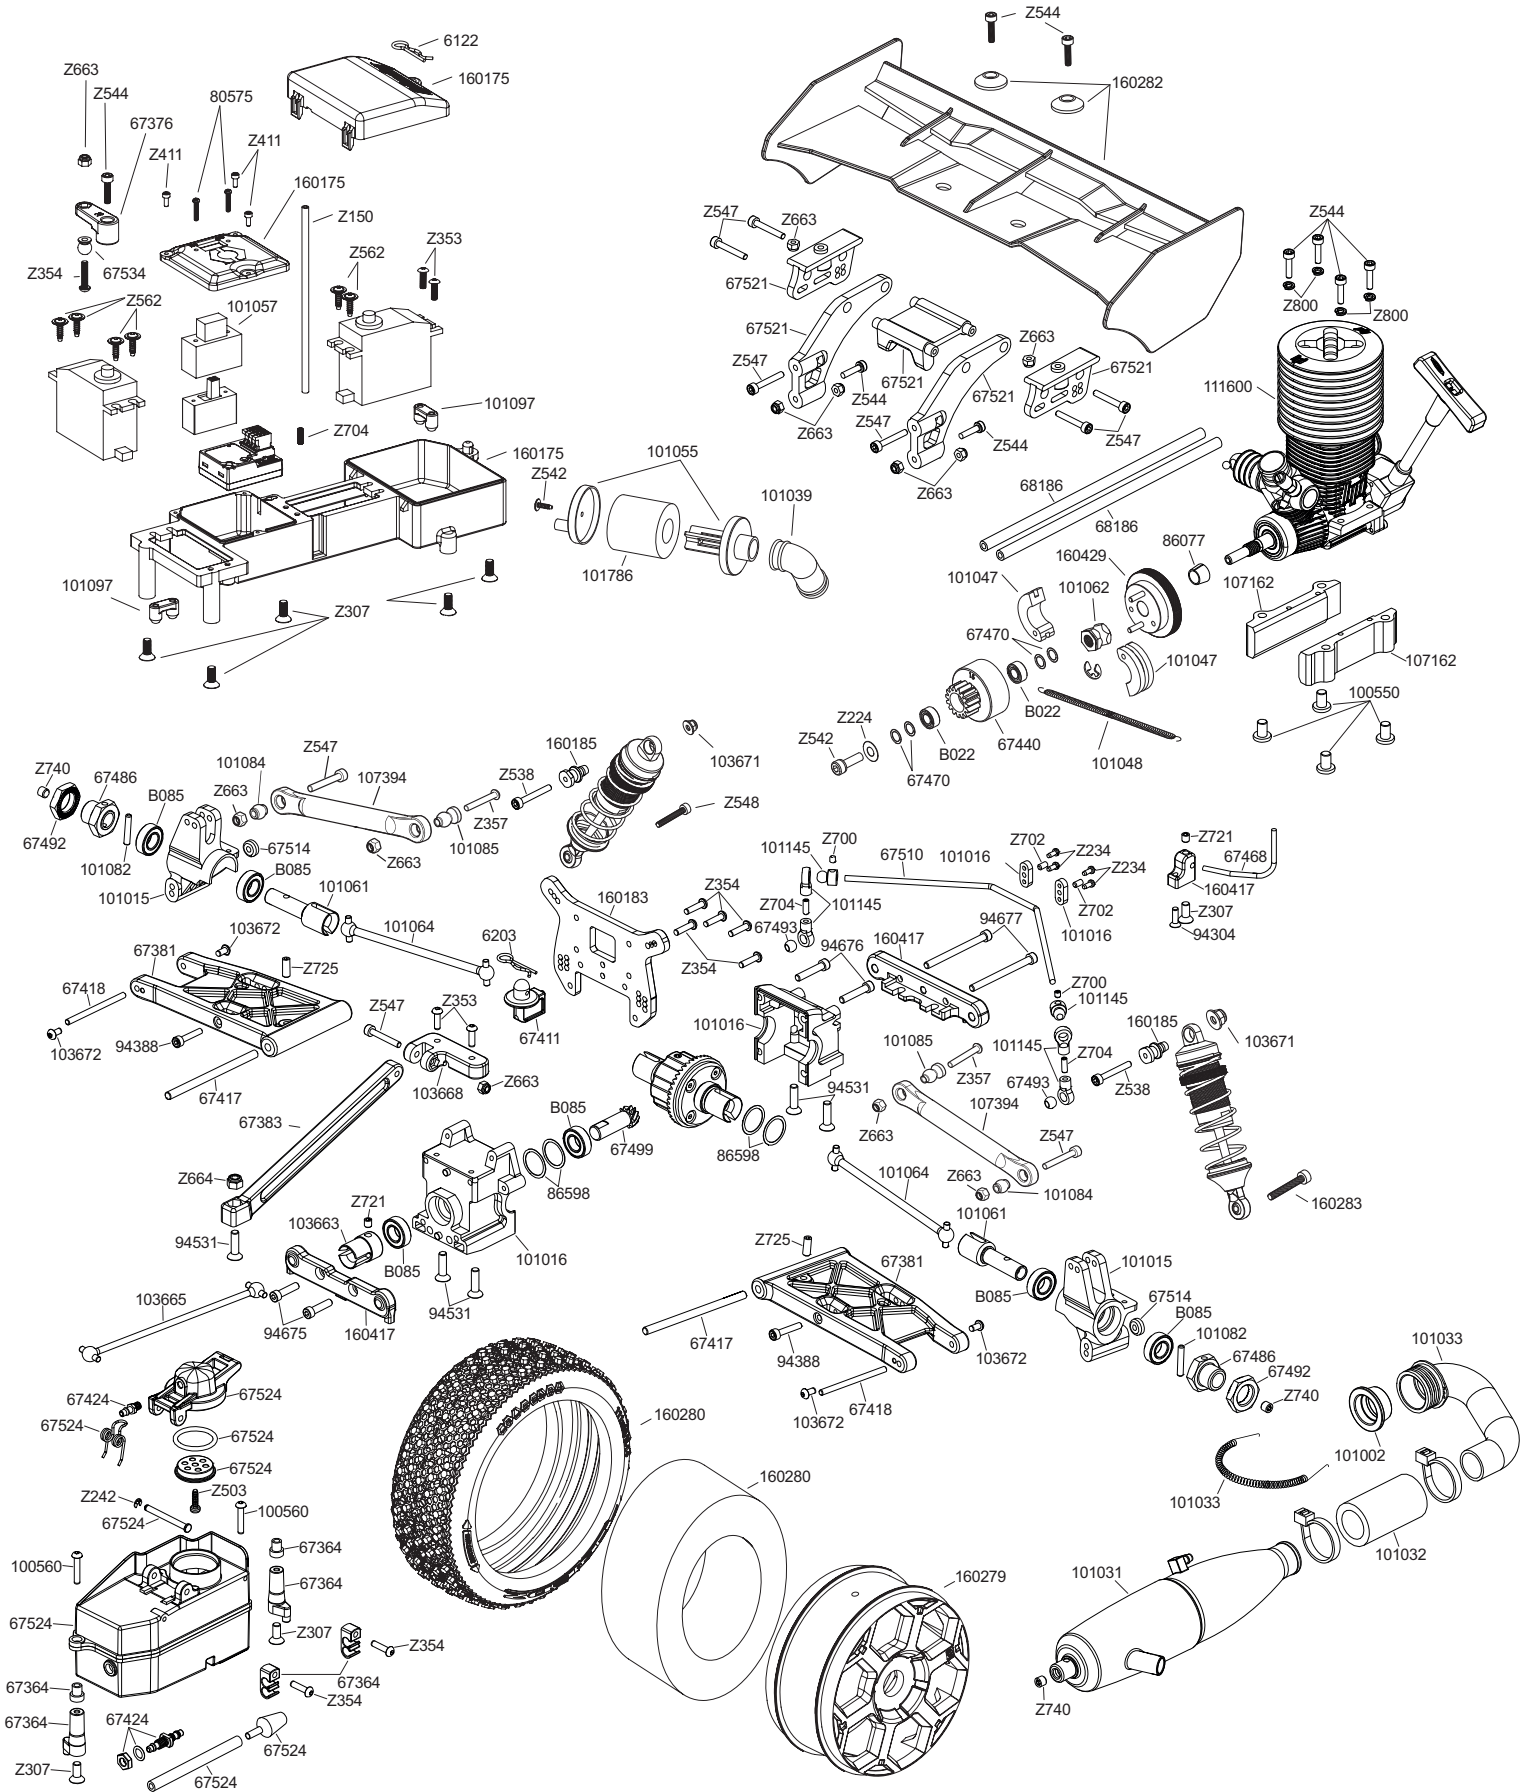

5 Exploded View *Vue éclatée*
Explosionszeichnung 展開圖

Parts List

Parts #	Description	Parts #	Description
6122	BODY PIN (6mm/MEDIUM/10pcs)	101064	90mm CENTER SHAFT
6163	SERVO TAPE 20x100mm (10PCS)	101066	CENTRE DIFF. AXLE SHAFT
6203	BODY CLIP (8mm/BLACK/20pcs)	101080	BALL FOR STEERING PUSH ROD
67351	SHOCK END/SHOCK SPRING RETAINER SET	101082	3x17mm AXLE SHAFT
67353	6 HOLES SHOCK PISTON SET (1.2,/1.3/1.4mm)	101084	FIXING BALL FOR UPPER SUSSPENSION
67356	STONE GUARD SET (RIGHT/LEFT)	101085	FIXING BALL FOR REAR SUSPENSION
67364	FUEL TANK STAND-OFF AND FUEL LINE CLIPS SET	101087	DIFFERENTIAL GEAR SET
67376	SERVO ARM SET	101097	PARTS/SCREWS
67378	SERVO HORN SET	101145	FRONT STABILIZER SET
67381	REAR SUSPENSION ARM SET	101192	43T SPIRAL CUT DIFF. GEAR
67383	REAR CHASSIS STIFFENER	101786	1:8th AIR FILTER FOAM
67385	FRONT SUSPENSION ARM SET	103663	CUP JOINT 5x13x20mm
67386	FRONT HUB CARRIER SET (RIGHT/LEFT/10DEG)	103664	DRIVE SHAFT 8x83mm
67388	FRONT SPINDLE SET (RIGHT/LEFT)	103665	DRIVE SHAFT 8x110mm
67390	KING PIN BUSHING (4pcs)	103668	BRACE AND STIFFENER SET
67392	STEERING POST (2pcs)	103671	FLANGED LOCK NUT M3 (10PCS)
67399	STEERING BUSHING (2pcs)	103672	TP. BUTTON HEAD SCREW M3x6mm (HEX SOCKET/8PCS)
67402	AXLE (1pc)	104123	SERVO SAVER FOAM (4PCS) w/ ADJUST NUT
67404	UNIVERSAL JOINT REBUILD KIT	104156	SERVO SAVER SET
67411	BODY MOUNT SET	107154	BINDER HEAD SCREW M2.5x12 (10pcs)
67415	SUSPENSION PIN 4x71mm SILVER (FRONT/INNER)	107155	BINDER HEAD SCREW M2.5x16 (10pcs)
67416	SUSPENSION PIN 3x43mm SILVER (FRONT/OUTER)	107162	ENGINE MOUNT (ROTO START)
67417	SUSPENSION SHAFT (REAR/INNER)	107394	TIE ROD SET
67418	SUSPENSION SHAFT (REAR/OUTER)	109807	SHOCK SPRING (WHITE/68mm/64.6gF/2pcs)
67419	DIFFERENTIAL MOUNT (2pcs)	109808	SHOCK SPRING (BLUE/68mm/68.9gF/2pcs)
67428	SPUR GEAR 48T	109858	DRIVE SHAFT 92mm
67438	BALL BEARING 8x14x4mm (2pcs)	111600	NITRO STAR F3.5 V2 ENGINE WITH PULLSTART
67440	CLUTCH BELL 16T	120018	SS-20WR SERVO (WATER-REST/6.0V/6.5Kg/PLASTIC GEAR)
67468	EXHAUST HANGER WIRE	120019	SS-3MGWR SERVO (WATER-REST/6.0V/8Kg/MET. GEAR)
67470	WASHER 5x8x0.5mm (6pcs)	160175	VORZA NITRO RADIO TRAY
67472	BRAKE CAM	160176	FRONT SHOCK TOWER
67486	WHEEL HEX HUB (2PCS)	160183	REAR SHOCK TOWER
67491	STEERING LINKAGE SET	160184	MAIN CHASSIS 4.0mm
67492	17mm WHEEL NUT (BLACK/4pcs)	160185	SHOCK STAND OFF (2PCS)
67493	BALL 6mm (4pcs)	160186	BIG BORE SHOCK BODY & CAP SET (2PCS)
67499	SPIRAL PINION GEAR 10 TOOTH	160187	SHOCK SHAFT 4mm (2PCS)
67510	SWAY BAR (2.8mm)	160279	HEXCODE WHEEL BLACK (2PCS)
67511	SWAY BAR (2.4mm)	160280	CAUSEWAY TIRE 111-43mm w/ INSERT (2PCS)
67514	SPACER 3x8.5x3mm (6pcs)	160282	VORZA 1:8th REAR WING w/2 BUTTONS
67515	BIG BORE SHOCK MAINTENANCE SET	160283	CAP HEAD SCREW COUNTERCLOCKWISE M3X20MM (6 PCS)
67520	THROTTLE LINKAGE SET	160301	HPI TF-50/RF-50 2.4GHZ RADIO SET
67521	WING MOUNT SET	160399	CAP HEAD STEP SCREW 3X14MM (4PCS)
67524	FUEL TANK SET	160411	GLOW PLUG COLD B6
67534	BALL 5.8x5.6mm (4PCS)	160414	TRIMMED & PRINTED VB-2 1:8TH NITRO BUGGY BODY (ORANGE)
67606	HINGE PIN PLATE 6061 (FF)	160417	HD PIVOT PLATE SET
67628	STEERING PLATE 6061	160421	BRAKE WIRE 22mm
67821	CENTER DIFF MOUNT COVER	160429	FLYWHEEL (FOR 2PCS SHOE) BLACK
68186	HD FUEL TUBE 300mm	160432	VB-2 VORZA BUGGY NITRO DECAL SHEET
80575	RECEIVER SWITCH	B022	BALL BEARING 5x11x4mm (2PCS)
86598	WASHER 13x16x0.2mm (10pcs)	B045	BALL BEARING 6x10x3mm (4PCS)
94304	TP.FLAT HEAD SCREW M3x10mm (HEX SOCKET/10PCS)	B085	BALL BEARING 8x16x5mm (2PCS)
94388	CAP HEAD SCREW M3x16mm (10pcs)	Z084	FLAT HEAD SCREW M3x12mm (HEX SOCKET/10pcs)
94505	CAP HEAD SCREW M4x12mm (10pcs)	Z086	FLAT HEAD SCREW M3x18mm (HEX SOCKET/10pcs)
94531	FLAT HEAD SCREW M4x15mm (HEX SOCKET/10pcs)	Z087	FLAT HEAD SCREW M3x20mm (HEX SOCKET/10pcs)
94554	BUTTON HEAD SCREW M4x10mm (HEX SOCKET/10pcs)	Z150	ANTENNA PIPE SET
94675	CAP HEAD SCREW M3.5x14mm (8pcs)	Z216	BUTTON HEAD SCREW M3x15mm (HEX SOCKET/4PCS)
94676	CAP HEAD SCREW M3.5x18mm (8pcs)	Z224	WASHER M3x8mm (10pcs)
94677	CAP HEAD SCREW M3.5x42mm (8pcs)	Z234	CAP HEAD SCREW M2x5mm (10PCS)
100550	PAN HEAD SCREW M5x8mm (HEX SOCKET/10pcs)	Z307	FLAT HEAD SCREW M4x10mm (HEX SOCKET/THIN TYPE/4pcs)
100551	LOCK NUT M2.5 (4pcs)	Z352	BUTTON HEAD SCREW M3x8mm (HEX SOCKET/10pcs)
100553	WASHER M2.9x8x0.5mm (8pcs)	Z353	BUTTON HEAD SCREW M3x10mm (HEX SOCKET/10pcs)
100554	SET SCREW M3x14mm (4pcs)	Z354	BUTTON HEAD SCREW M3x12mm (HEX SOCKET/10pcs)
100555	SET SCREW M4x3mm (4pcs)	Z357	BUTTON HEAD SCREW M3x20mm (HEX SOCKET/10pcs)
100556	FLAT HEAD SCREW M3x14mm (HEX SOCKET/10pcs)	Z538	CAP HEAD SCREW M3x25mm (6PCS)
100557	FLAT HEAD SCREW M3x16mm (HEX SOCKET/8pcs)	Z542	CAP HEAD SCREW M3x8mm (12PCS)
100558	BUTTON HEAD SCREW M3x4mm (HEX SOCKET/10pcs)	Z544	CAP HEAD SCREW M3x12mm (6pcs)
100559	BUTTON HEAD SCREW M3x14mm (HEX SOCKET/10pcs)	Z547	CAP HEAD SCREW M3x20mm (6pcs)
100560	BUTTON HEAD SCREW M3x16mm (HEX SOCKET/10pcs)	Z548	CAP HEAD SCREW M3x22mm (12pcs)
101002	SHAPE EXHAUST GASKET (21 SIZE/2PCS) BLACK	Z562	TP. FLANGED SCREW M3x10mm (HEX SOCKET/10pcs)
101010	FRONT BUMPER	Z663	LOCK NUT M3 (6pcs)
101015	REAR WHEEL HUB (L/R)	Z664	LOCK NUT M4 (4pcs)
101016	DIFFERENTIAL CASE	Z700	SET SCREW M3x3mm (6pcs)
101026	DIFFERENTIAL HOUSING	Z702	SET SCREW M3x5mm (10pcs)
101028	DIFFERENTIAL PADS	Z704	SET SCREW M3x8mm (10pcs)
101029	DIFFERENTIAL SHAFT	Z721	SET SCREW M4x4mm (4pcs)
101030	O-RING 6mm	Z725	SET SCREW M4x10mm (6pcs)
101031	ALUMINUM TUNED PIPE	Z740	SET SCREW M5x4mm BLACK (6pcs)
101032	EXHAUST CONNECTOR	Z800	SPRING WASHER 3x6mm (20PCS)
101033	EXHAUST MANIFOLD SET		
101039	AIR FILTER CONNECTOR BLACK		
101047	2PC RACING CLUTCH SHOES		
101048	CLUTCH SPRINGS		
101049	DISK BRAKE		
101051	DISK BRAKE PLATE		
101052	BRAKE PADS		
101055	AIR CLEANER COVER BLACK		
101057	SWITCH DUST-PROOF COVER BLACK		
101060	FRONT WHEEL AXLE SHAFT		
101061	DIFF. AXLE SHAFT		
101062	CLUTCH NUT		