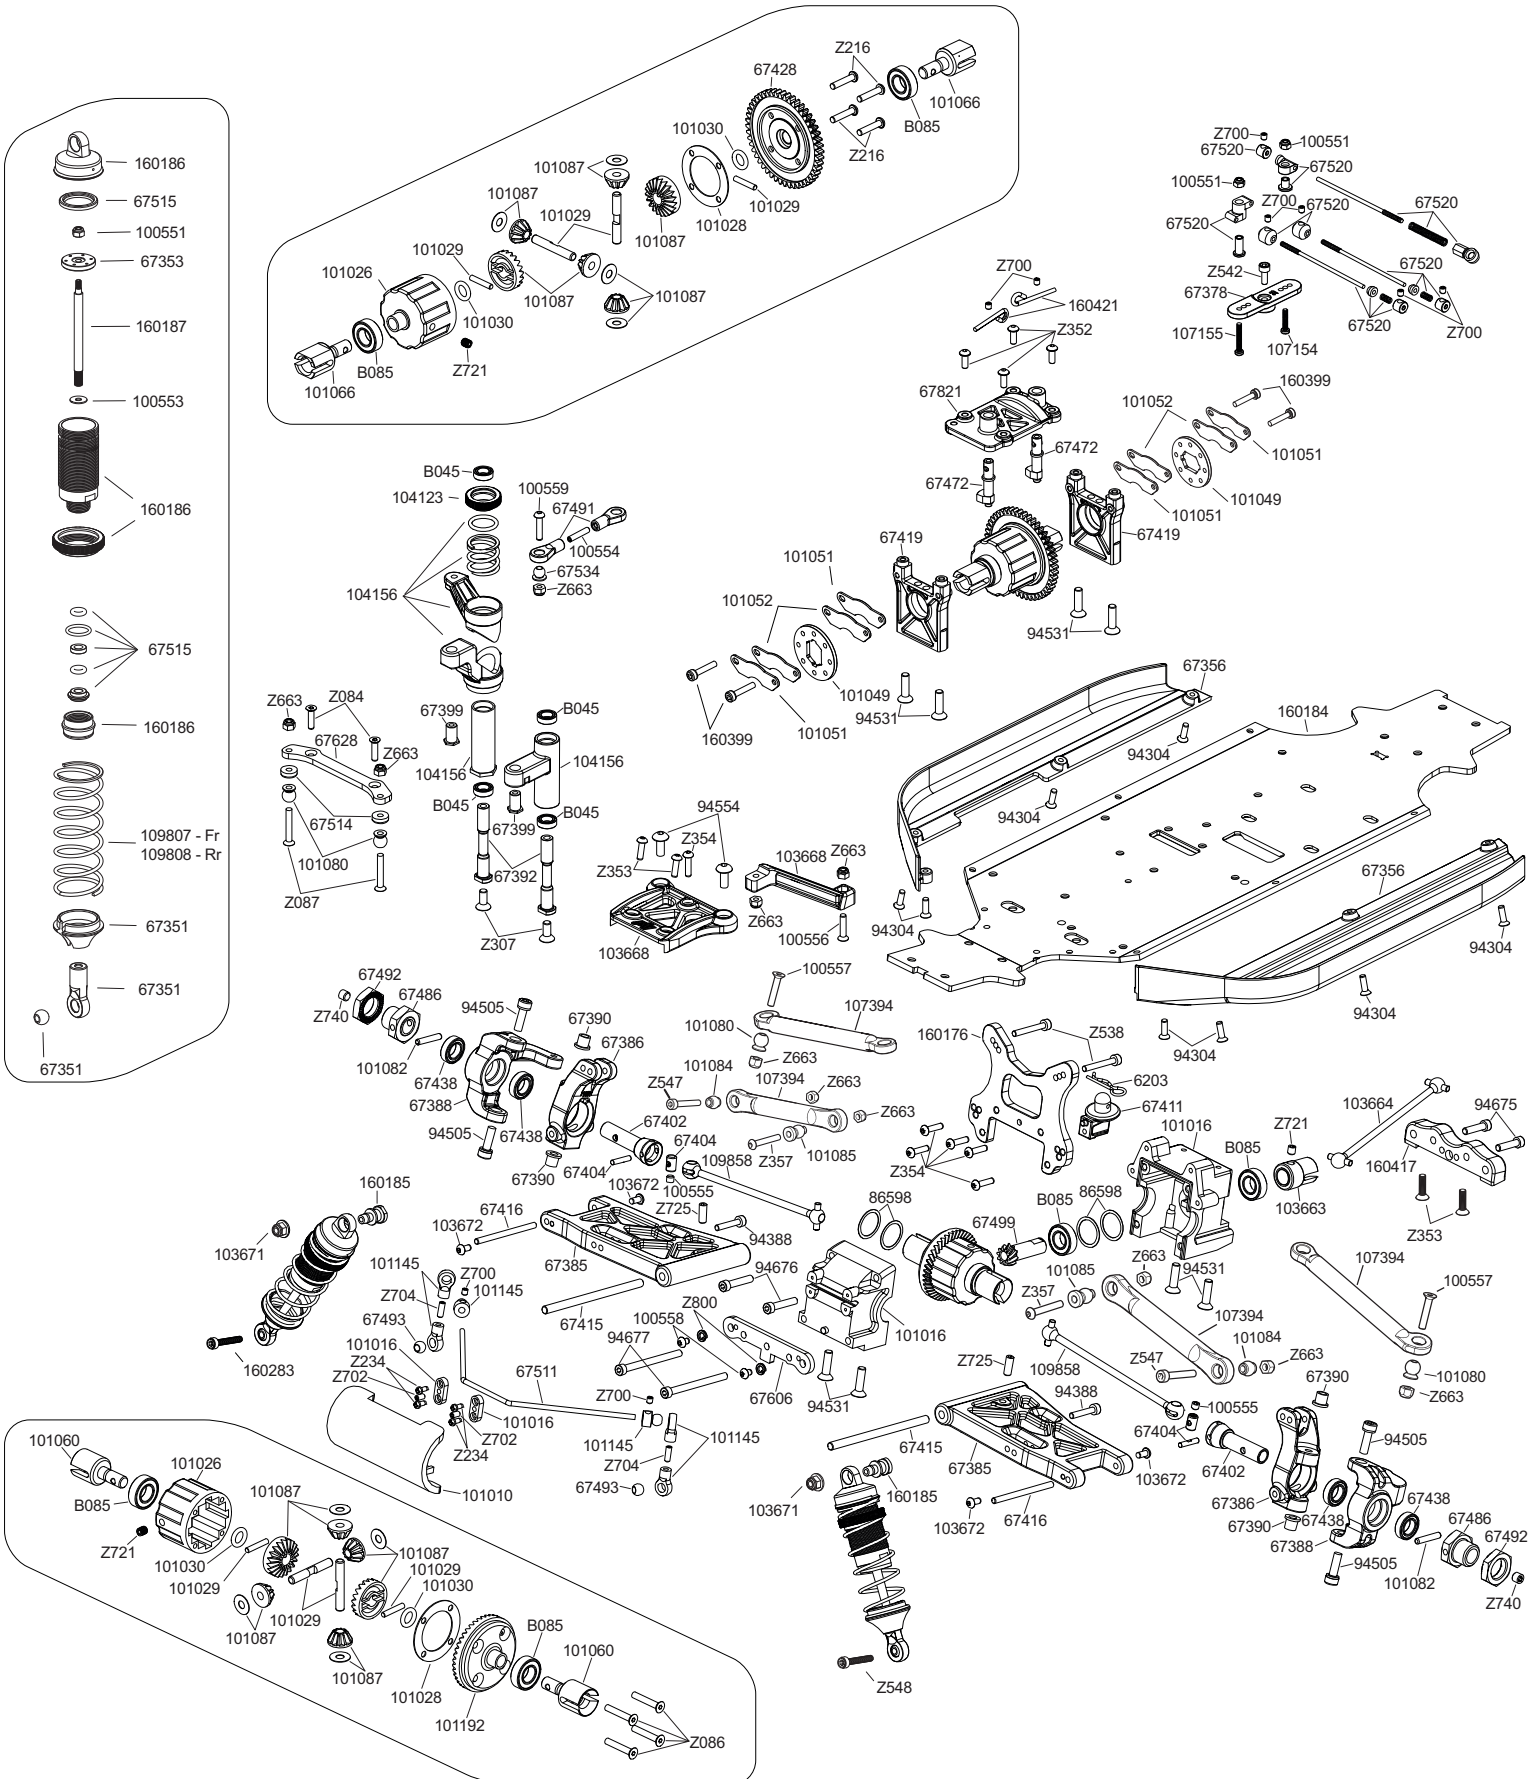

5 Exploded View *Vue éclatée*
Explosionszeichnung 展開圖

Parts List

Parts #	Description	Parts #	Description
6122	BODY PIN (6mm/MEDIUM/10pcs)	101064	90mm CENTER SHAFT
6163	SERVO TAPE 20x100mm (10PCS)	101066	CENTRE DIFF. AXLE SHAFT
6203	BODY CLIP (8mm/BLACK/20pcs)	101080	BALL FOR STEERING PUSH ROD
67351	SHOCK END/SHOCK SPRING RETAINER SET	101082	3x17mm AXLE SHAFT
67353	6 HOLES SHOCK PISTON SET (1.2,/1.3/1.4mm)	101084	FIXING BALL FOR UPPER SUSSPENSION
67356	STONE GUARD SET (RIGHT/LEFT)	101085	FIXING BALL FOR REAR SUSPENSION
67364	FUEL TANK STAND-OFF AND FUEL LINE CLIPS SET	101087	DIFFERENTIAL GEAR SET
67376	SERVO ARM SET	101097	PARTS/SCREWS
67378	SERVO HORN SET	101145	FRONT STABILIZER SET
67381	REAR SUSPENSION ARM SET	101192	43T SPIRAL CUT DIFF. GEAR
67383	REAR CHASSIS STIFFENER	101786	1:8th AIR FILTER FOAM
67385	FRONT SUSPENSION ARM SET	103663	CUP JOINT 5x13x20mm
67386	FRONT HUB CARRIER SET (RIGHT/LEFT/10DEG)	103664	DRIVE SHAFT 8x83mm
67388	FRONT SPINDLE SET (RIGHT/LEFT)	103665	DRIVE SHAFT 8x110mm
67390	KING PIN BUSHING (4pcs)	103668	BRACE AND STIFFENER SET
67392	STEERING POST (2pcs)	103671	FLANGED LOCK NUT M3 (10PCS)
67399	STEERING BUSHING (2pcs)	103672	TP. BUTTON HEAD SCREW M3x6mm (HEX SOCKET/8PCS)
67402	AXLE (1pc)	104123	SERVO SAVER FOAM (4PCS) w/ ADJUST NUT
67404	UNIVERSAL JOINT REBUILD KIT	104156	SERVO SAVER SET
67411	BODY MOUNT SET	107154	BINDER HEAD SCREW M2.5x12 (10pcs)
67415	SUSPENSION PIN 4x71mm SILVER (FRONT/INNER)	107155	BINDER HEAD SCREW M2.5x16 (10pcs)
67416	SUSPENSION PIN 3x43mm SILVER (FRONT/OUTER)	107162	ENGINE MOUNT (ROTO START)
67417	SUSPENSION SHAFT (REAR/INNER)	107394	TIE ROD SET
67418	SUSPENSION SHAFT (REAR/OUTER)	109807	SHOCK SPRING (WHITE/68mm/64.6gF/2pcs)
67419	DIFFERENTIAL MOUNT (2pcs)	109808	SHOCK SPRING (BLUE/68mm/68.9gF/2pcs)
67428	SPUR GEAR 48T	109858	DRIVE SHAFT 92mm
67438	BALL BEARING 8x14x4mm (2pcs)	111600	NITRO STAR F3.5 V2 ENGINE WITH PULLSTART
67440	CLUTCH BELL 16T	120018	SS-20WR SERVO (WATER-REST/6.0V/6.5Kg/PLASTIC GEAR)
67468	EXHAUST HANGER WIRE	120019	SS-3MGWR SERVO (WATER-REST/6.0V/8Kg/MET. GEAR)
67470	WASHER 5x8x0.5mm (6pcs)	160175	VORZA NITRO RADIO TRAY
67472	BRAKE CAM	160176	FRONT SHOCK TOWER
67486	WHEEL HEX HUB (2PCS)	160183	REAR SHOCK TOWER
67491	STEERING LINKAGE SET	160184	MAIN CHASSIS 4.0mm
67492	17mm WHEEL NUT (BLACK/4pcs)	160185	SHOCK STAND OFF (2PCS)
67493	BALL 6mm (4pcs)	160186	BIG BORE SHOCK BODY & CAP SET (2PCS)
67499	SPIRAL PINION GEAR 10 TOOTH	160187	SHOCK SHAFT 4mm (2PCS)
67510	SWAY BAR (2.8mm)	160279	HEXCODE WHEEL BLACK (2PCS)
67511	SWAY BAR (2.4mm)	160280	CAUSEWAY TIRE 111-43mm w/ INSERT (2PCS)
67514	SPACER 3x8.5x3mm (6pcs)	160282	VORZA 1:8th REAR WING w/2 BUTTONS
67515	BIG BORE SHOCK MAINTENANCE SET	160283	CAP HEAD SCREW COUNTERCLOCKWISE M3X20MM (6 PCS)
67520	THROTTLE LINKAGE SET	160301	HPI TF-50/RF-50 2.4GHZ RADIO SET
67521	WING MOUNT SET	160399	CAP HEAD STEP SCREW 3X14MM (4PCS)
67524	FUEL TANK SET	160411	GLOW PLUG COLD B6
67534	BALL 5.8x5.6mm (4PCS)	160414	TRIMMED & PRINTED VB-2 1:8TH NITRO BUGGY BODY (ORANGE)
67606	HINGE PIN PLATE 6061 (FF)	160417	HD PIVOT PLATE SET
67628	STEERING PLATE 6061	160421	BRAKE WIRE 22mm
67821	CENTER DIFF MOUNT COVER	160429	FLYWHEEL (FOR 2PCS SHOE) BLACK
68186	HD FUEL TUBE 300mm	160432	VB-2 VORZA BUGGY NITRO DECAL SHEET
80575	RECEIVER SWITCH	B022	BALL BEARING 5x11x4mm (2PCS)
86598	WASHER 13x16x0.2mm (10pcs)	B045	BALL BEARING 6x10x3mm (4PCS)
94304	TP.FLAT HEAD SCREW M3x10mm (HEX SOCKET/10PCS)	B085	BALL BEARING 8x16x5mm (2PCS)
94388	CAP HEAD SCREW M3x16mm (10pcs)	Z084	FLAT HEAD SCREW M3x12mm (HEX SOCKET/10pcs)
94505	CAP HEAD SCREW M4x12mm (10pcs)	Z086	FLAT HEAD SCREW M3x18mm (HEX SOCKET/10pcs)
94531	FLAT HEAD SCREW M4x15mm (HEX SOCKET/10pcs)	Z087	FLAT HEAD SCREW M3x20mm (HEX SOCKET/10pcs)
94554	BUTTON HEAD SCREW M4x10mm (HEX SOCKET/10pcs)	Z150	ANTENNA PIPE SET
94675	CAP HEAD SCREW M3.5x14mm (8pcs)	Z216	BUTTON HEAD SCREW M3x15mm (HEX SOCKET/4PCS)
94676	CAP HEAD SCREW M3.5x18mm (8pcs)	Z224	WASHER M3x8mm (10pcs)
94677	CAP HEAD SCREW M3.5x42mm (8pcs)	Z234	CAP HEAD SCREW M2x5mm (10PCS)
100550	PAN HEAD SCREW M5x8mm (HEX SOCKET/10pcs)	Z307	FLAT HEAD SCREW M4x10mm (HEX SOCKET/THIN TYPE/4pcs)
100551	LOCK NUT M2.5 (4pcs)	Z352	BUTTON HEAD SCREW M3x8mm (HEX SOCKET/10pcs)
100553	WASHER M2.9x8x0.5mm (8pcs)	Z353	BUTTON HEAD SCREW M3x10mm (HEX SOCKET/10pcs)
100554	SET SCREW M3x14mm (4pcs)	Z354	BUTTON HEAD SCREW M3x12mm (HEX SOCKET/10pcs)
100555	SET SCREW M4x3mm (4pcs)	Z357	BUTTON HEAD SCREW M3x20mm (HEX SOCKET/10pcs)
100556	FLAT HEAD SCREW M3x14mm (HEX SOCKET/10pcs)	Z538	CAP HEAD SCREW M3x25mm (6PCS)
100557	FLAT HEAD SCREW M3x16mm (HEX SOCKET/8pcs)	Z542	CAP HEAD SCREW M3x8mm (12PCS)
100558	BUTTON HEAD SCREW M3x4mm (HEX SOCKET/10pcs)	Z544	CAP HEAD SCREW M3x12mm (6pcs)
100559	BUTTON HEAD SCREW M3x14mm (HEX SOCKET/10pcs)	Z547	CAP HEAD SCREW M3x20mm (6pcs)
100560	BUTTON HEAD SCREW M3x16mm (HEX SOCKET/10pcs)	Z548	CAP HEAD SCREW M3x22mm (12pcs)
101002	SHAPE EXHAUST GASKET (21 SIZE/2PCS) BLACK	Z562	TP. FLANGED SCREW M3x10mm (HEX SOCKET/10pcs)
101010	FRONT BUMPER	Z663	LOCK NUT M3 (6pcs)
101015	REAR WHEEL HUB (L/R)	Z664	LOCK NUT M4 (4pcs)
101016	DIFFERENTIAL CASE	Z700	SET SCREW M3x3mm (6pcs)
101026	DIFFERENTIAL HOUSING	Z702	SET SCREW M3x5mm (10pcs)
101028	DIFFERENTIAL PADS	Z704	SET SCREW M3x8mm (10pcs)
101029	DIFFERENTIAL SHAFT	Z721	SET SCREW M4x4mm (4pcs)
101030	O-RING 6mm	Z725	SET SCREW M4x10mm (6pcs)
101031	ALUMINUM TUNED PIPE	Z740	SET SCREW M5x4mm BLACK (6pcs)
101032	EXHAUST CONNECTOR	Z800	SPRING WASHER 3x6mm (20PCS)
101033	EXHAUST MANIFOLD SET		
101039	AIR FILTER CONNECTOR BLACK		
101047	2PC RACING CLUTCH SHOES		
101048	CLUTCH SPRINGS		
101049	DISK BRAKE		
101051	DISK BRAKE PLATE		
101052	BRAKE PADS		
101055	AIR CLEANER COVER BLACK		
101057	SWITCH DUST-PROOF COVER BLACK		
101060	FRONT WHEEL AXLE SHAFT		
101061	DIFF. AXLE SHAFT		
101062	CLUTCH NUT		