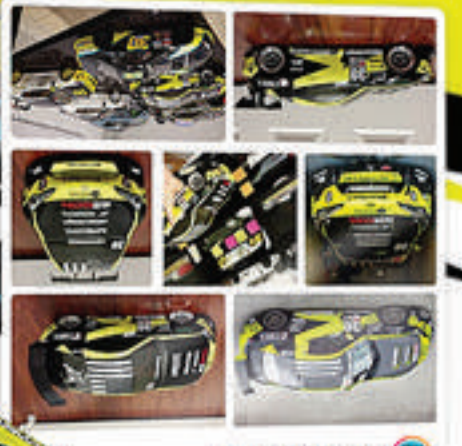

**GRIP OR DRIFT?**

With the full range of HPI custom bodies for your car, it's easy to turn your E10 touring car into any kind of fancy swapping for a snarling European exotic track machine, a sideways-facing drift car, a canyon carving roadster or even an endurance-bred monster racer? All these look and more are waiting for you! To complete the look, you can also have a look at the huge range of available custom wheels and even replica drift and racing grip tires from HPI!

CHECK OUT THE FULL KITPAGE HERE:-

**DISC BRAKES**  
**CALIPERS**

**E10 TOURING GRIP RACING**

**E10 TOURING**

**E10 TOURING**

**MICHELE ABBATE TOURING CAR**

**GRIP RACING**  
*M. Abbate*  
**#120090**

STOP AT NOTHING.

We're super excited to announce our new partnership with Grracing's Michele Abbate! Michele has spent her whole life around many types of motorsport and started competing at the age of sixteen. Now with 93 wins, a National RunOffs Podium and 3 SCCA championship titles in the books, Michele has battled in a range of disciplines from Time Attack, to Terracross and even made her debut in the NASCAR Whelen All-American Series. Michele is no stranger to HPI though and has been reping her race vehicles with custom HPI RC replicas since day one! So it was a natural progression for us to take the awesome Grracing Touring Car and mount it on the E10 RTR platform so everyone can join in!