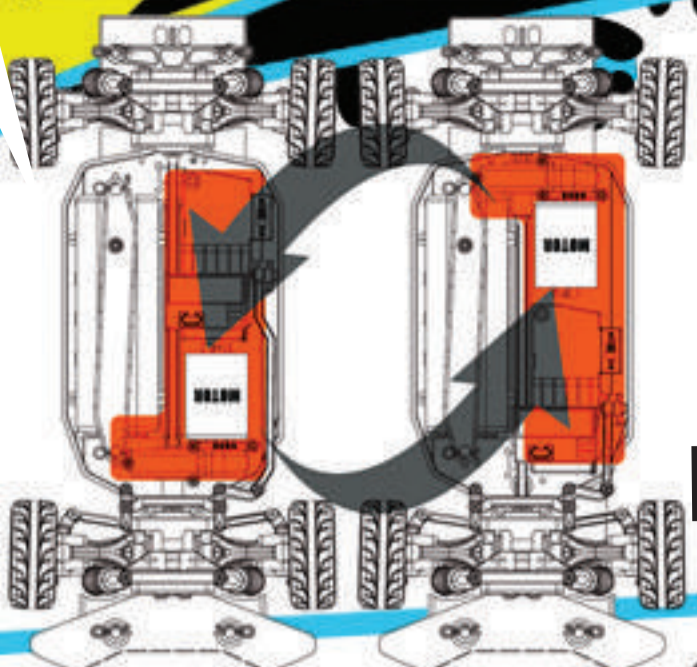

**GRIP LAYOUT DRIFT LAYOUT**

The E10 is designed so that it can be easily converted from drift driving to street/touring. The motor and radio equipment can be moved to optimize the weight balance for smooth drifting or high grip cornering.

**GRIP OR DRIFT?**

With the full range of HPI custom bodies for your car, it's easy to turn your E10 touring car into any kind of fancy swapping for a snarling European exotic track machine, a sideways-facing drift car, a canyon carving roadster or even an endurance-bred monster racer? All these look and more are waiting for you! To complete the look, you can also have a look at the huge range of available custom wheels and even replica drift and racing grip tires from HPI!