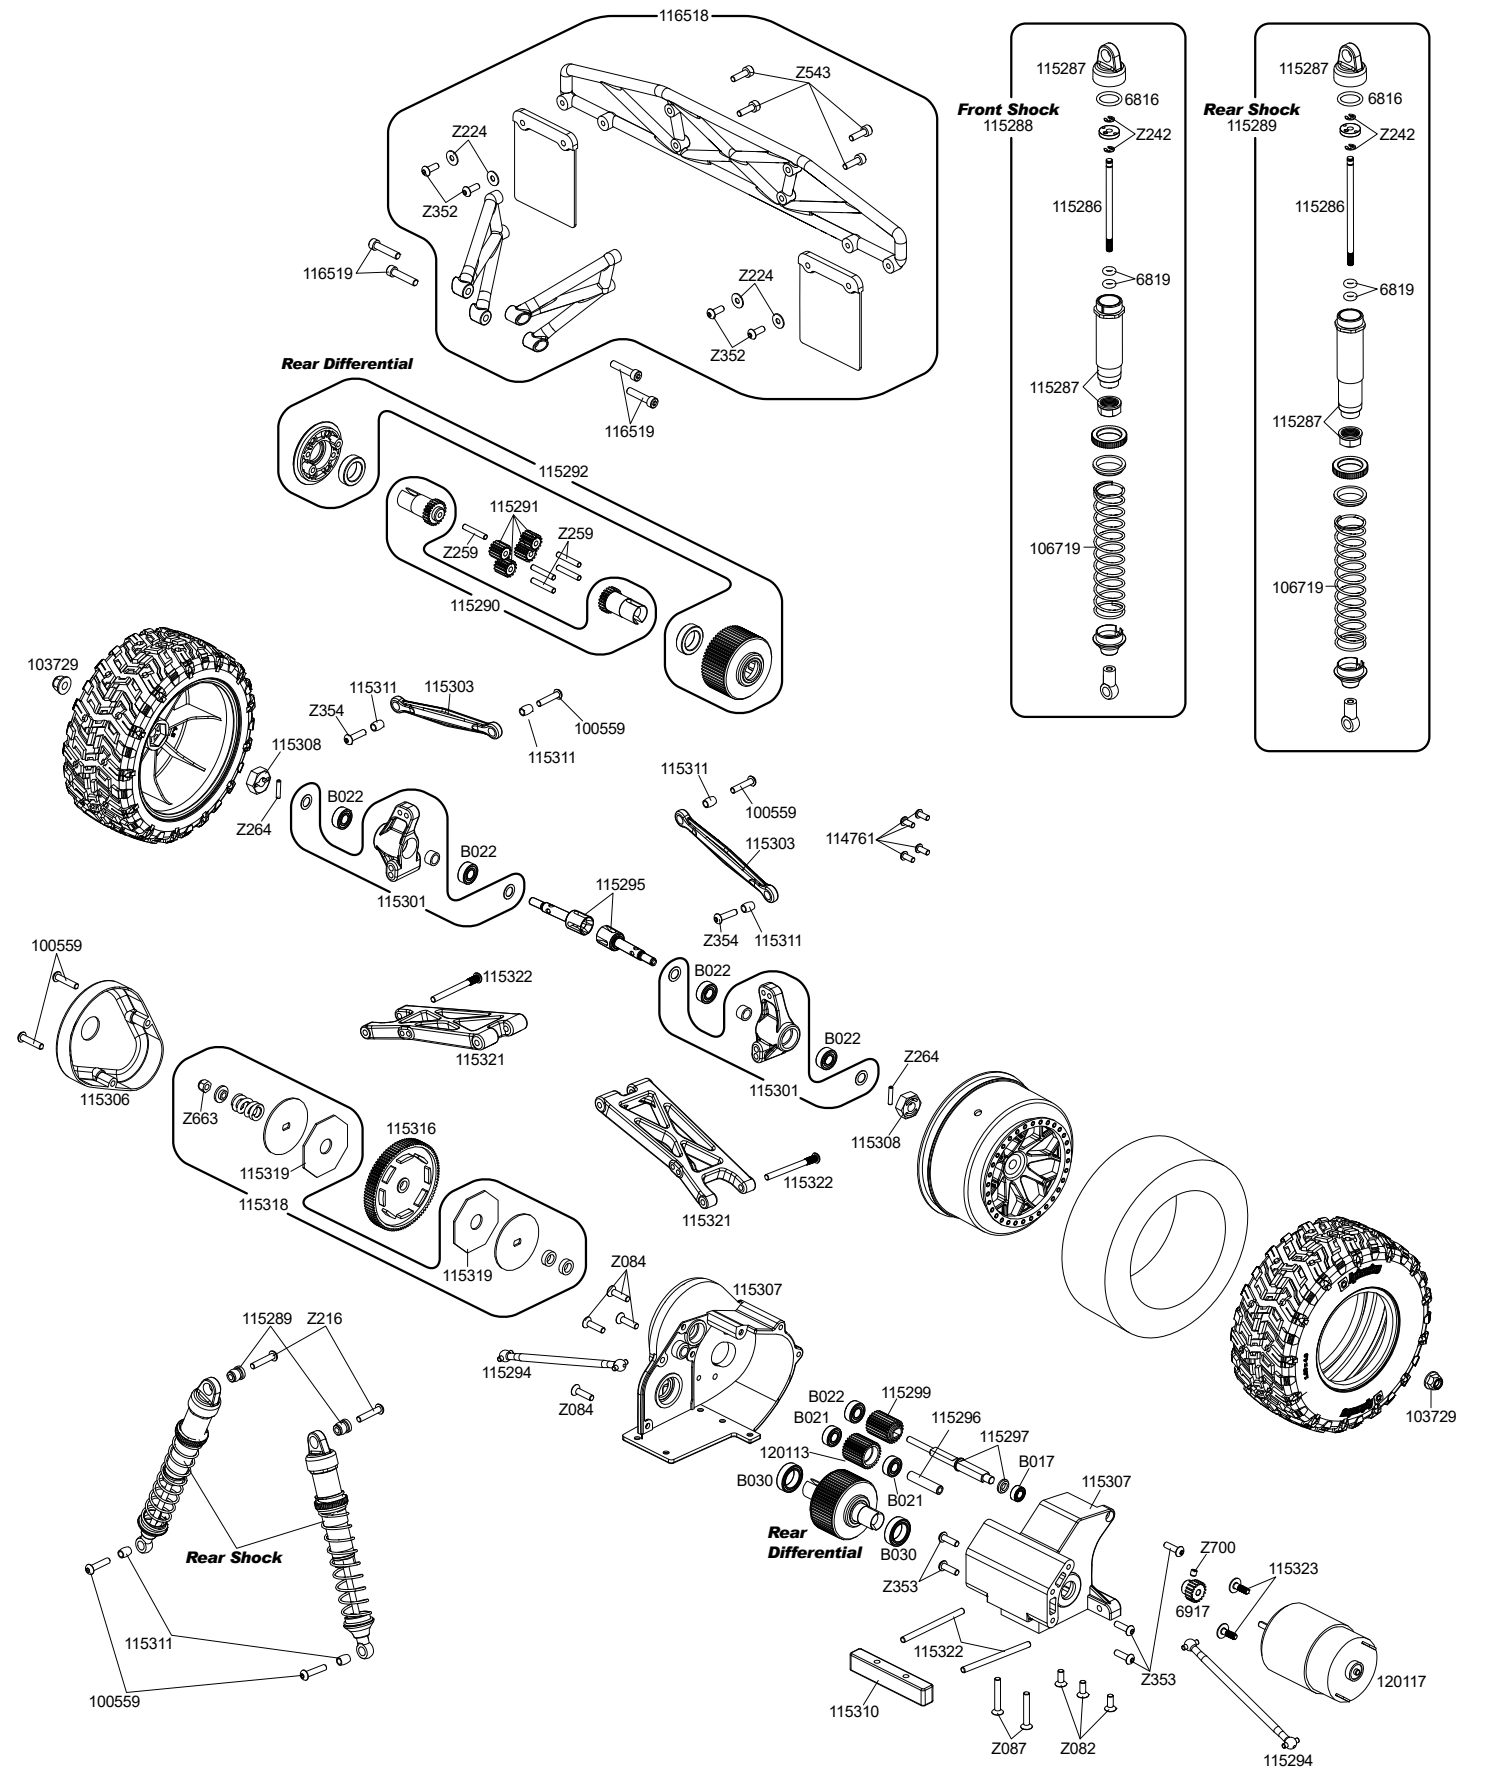

**Chassis Assembly**  
**Chassis**

**Montage du châssis**  
**シャーシ展開図**

**En Parts List**

Parts #	Description	Parts #	Description
6203	Body Pin (8mm/Black/Large/20pcs)	115322	Hinge Pin Set (Front/Rear)
6816	Silicone O-Ring S10 (6pcs)	115323	Motor Screw M3X9mm (4pcs)
6819	Silicone O-Ring P-3 (Red/5pcs)	115324	6-Shot MT Wheel (Chrome/2pcs)
6917	Pinion Gear 17 Tooth (48 Pitch)	115333	Jumpshot MT Body (Clear)
75106	Body Pin (6mm/Black/Medium/20pcs)	116517	Front Bumper Set (SC)
86896	Ball Stud 4.8X12mm (10pcs)	116518	Rear Bumper Set (SC)
100559	Button Head Screw M3X14mm (Hex Socket/10pcs)	116519	Cap Head Screw M3.5X16mm (10pcs)
100864	Button Head Screw M2.5X4mm (Hex Socket/10pcs)	116520	TVP Main Chassis Set (SC)
103729	Serrated Flange Lock Nut M4 (Silver/10pcs)	116522	Jump SC Tire (2pcs)
106719	Spring 13X69X1.1mm 10 Coils (Red/2pcs)	116524	Jumpshot SC Body (Clear)
114761	Button Head Screw M2.5X6mm (Hex Socket/10pcs)	116525	TVP Main Chassis Set (ST)
115285	Low Profile Ball Stud 4.8X12mm (8pcs)	116526	Front Skid Plate (ST)
115286	Shock Shaft Set (Front/Rear)	116527	Jump T2.8MS Tire (2pcs)
115287	Shock Body Set (Front/Rear)	116530	Jumpshot ST Body (Clear)
115288	Sport Shock Set (Front/2pcs)	116579	Battery Box V2 Set
115289	Sport Shock Set (Rear/2pcs)	120018	HPI SS-20WR Servo
115290	Diff Outdrive (2pcs)	120042	HPI TF-41 / RF-41WP 2.4Ghz Radio Set
115291	Diff Gear Set (4pcs)	120043	HPI TF-41 2.4Ghz Transmitter (3Ch)
115292	Diff Case	120044	HPI RF-41WP Receiver (2.4Ghz/3Ch)
115293	Front Axle (2pcs)	120075	SC-3SWP2 Waterproof Electronic Speed Control
115294	Drive Shaft 83mm (2pcs)	120113	HD Idler Gear (27T)
115295	Stub Axle (2pcs)	120117	SATURN 12T 550 MOTOR
115296	Idle Gear Shaft (5X23mm)	120121	JUMPSHOT MT V2.0 PRINTED BODY
115297	Top Shaft Set	120125	JUMPSHOT SC V2.0 PRINTED BODY
115299	Top Shaft Gear Set (22T)	120130	JUMPSHOT ST V2.0 PRINTED BODY
115300	Steering Turnbuckle Set (2pcs)	120134	8-SHOT SC WHEEL (ORANGE/2pcs)
115301	Rear Hub Set (2pcs)	120136	6-SHOT ST WHEEL (SILVER/2pcs)
115302	Body Post/Camber Link Set (Front/Rear)	B017	Ball Bearing 4X8X3mm (2pcs)
115303	Camber Link (4pcs)	B021	Ball Bearing 5X10X4mm (2pcs)
115304	Steering Block Set	B022	Ball Bearing 5X11X4mm (2pcs)
115306	Spur Gear Cover	B030	Ball Bearing 10X15X4mm (2pcs)
115307	Gear Box Set	Z082	Flat Head Screw M3X8mm (Hex Socket/10pcs)
115308	12mm Wheel Hex Hub Set (4pcs)	Z084	Flat Head Screw M3X12mm (Hex Socket/10pcs)
115309	Front Skid Plate (MT)	Z150	Antenna Pipe Set
115310	Rear Arm Mount/Rear Skid Plate	Z216	Button Head Screw M3X15mm (Hex Socket/4pcs)
115311	Linkage Pivot (10pcs)	Z242	E Clip E2mm (20pcs)
115312	Servo Saver Set	Z259	Pin 2.5X15mm (10pcs)
115313	Front Shock Tower	Z264	Pin 2X10mm (10pcs)
115314	Rear Shock Tower	Z353	Button Head Screw M3X10mm (Hex Socket/10pcs)
115315	Jump T2.8M Tire (2pcs)	Z354	Button Head Screw M3X12mm (Hex Socket/10pcs)
115316	90T Spur Gear (48P)	Z663	Lock Nut M3 (6pcs)
115317	TVP Main Chassis Set (MT)	Z676	Lock Nut M3 Thin Type (4pcs)
115318	Slipper Pad Set	Z700	Set Screw M3X3mm (6pcs)
115319	Slipper Pad (2pcs)	Z702	Set Screw M3X5mm (10pcs)
115320	Front Suspension Arm Set		
115321	Rear Suspension Arm Set		