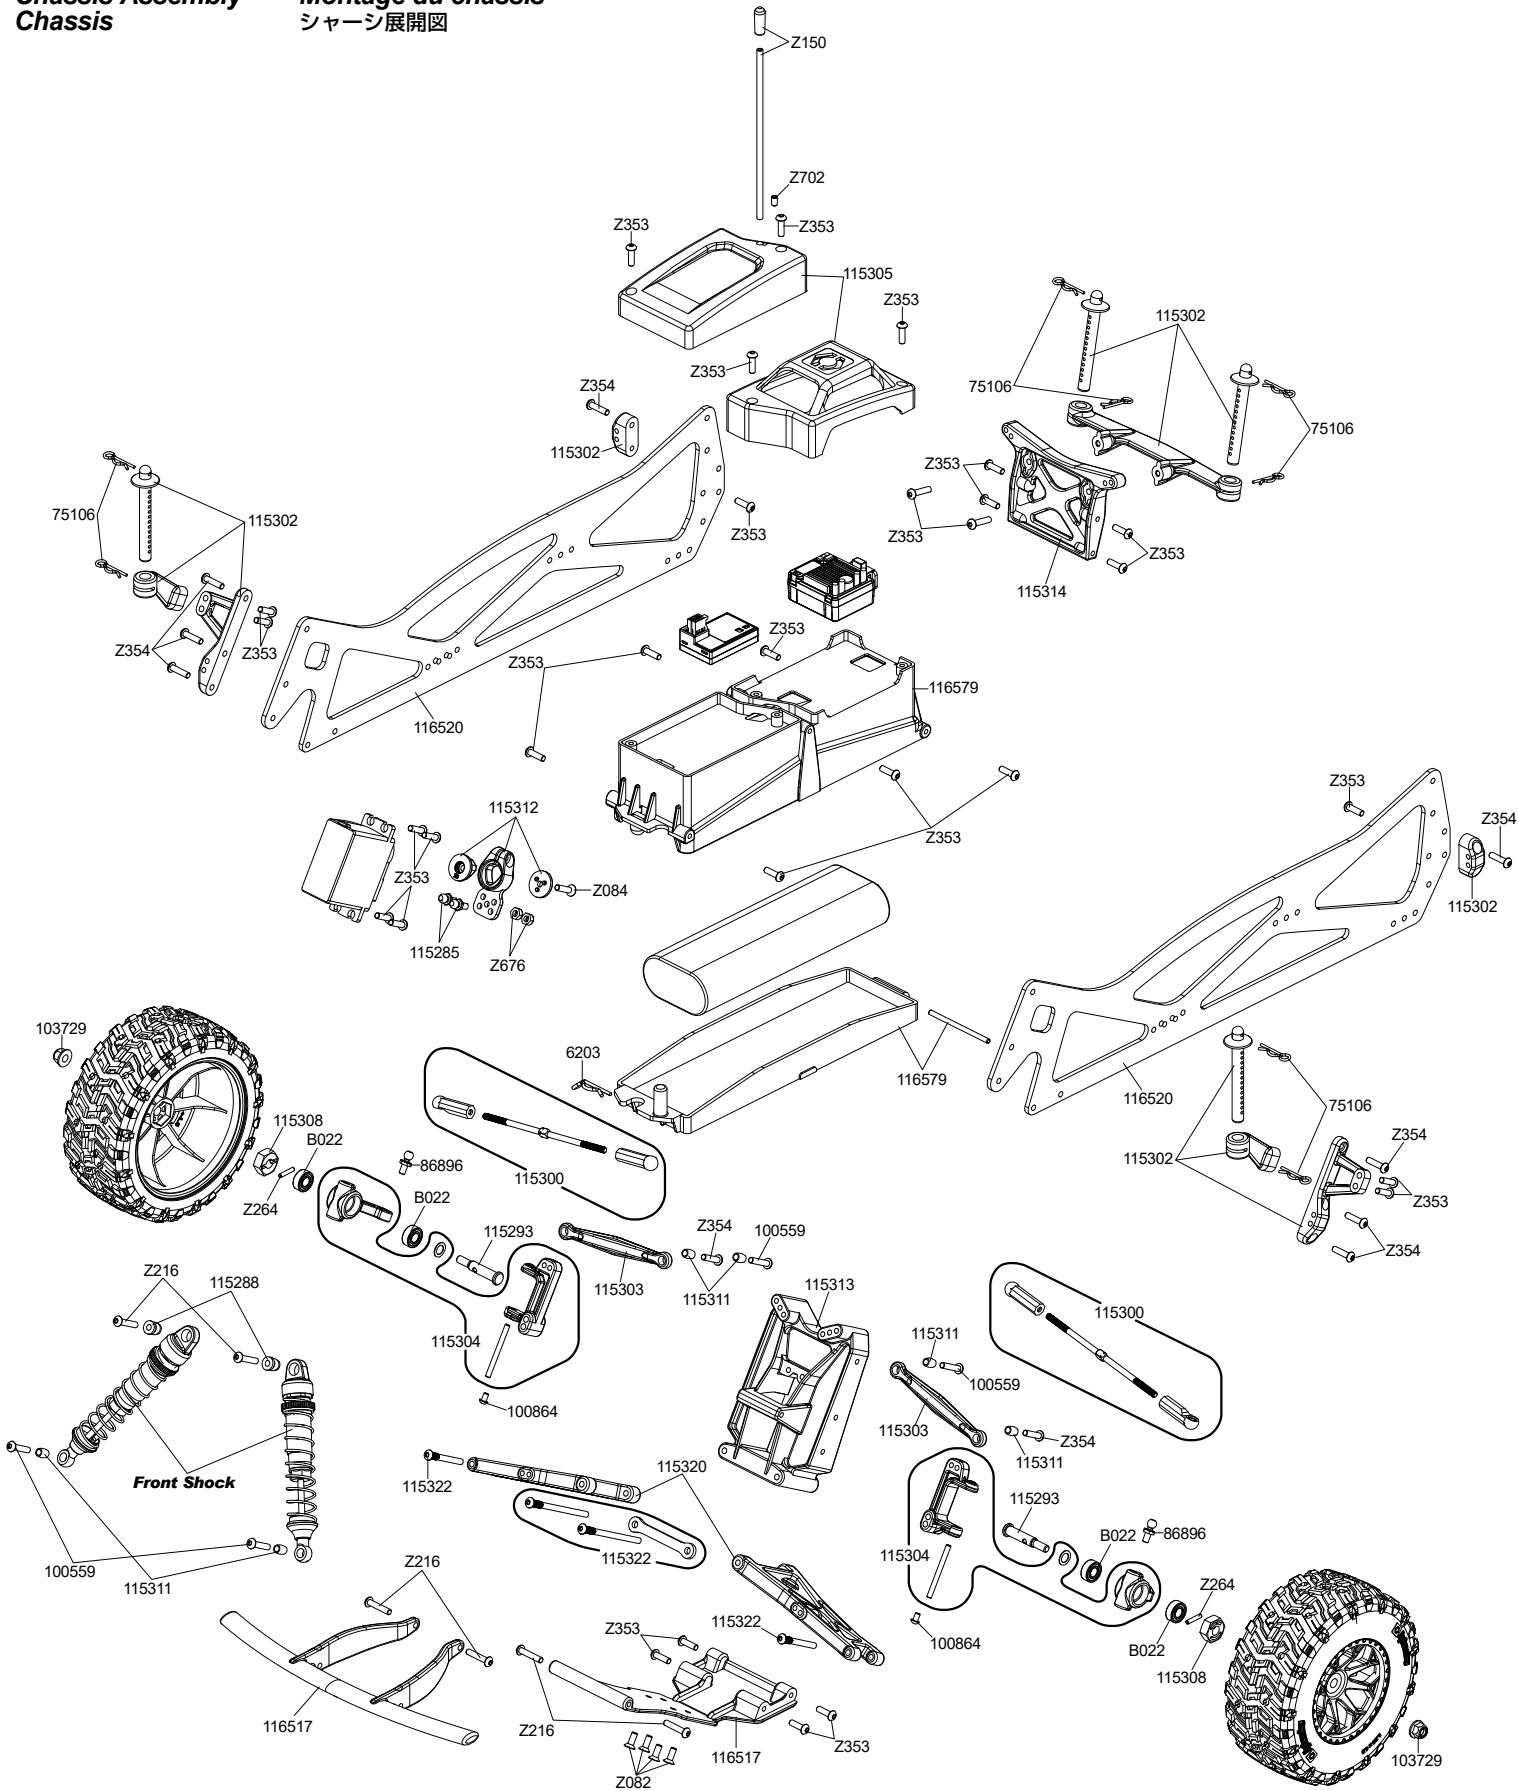

**Chassis Assembly**  
**Chassis**

**Montage du châssis**  
**シャーシ展開図**

**En Parts List**

Parts #	Description	Parts #	Description
6203	Body Pin (8mm/Black/Large/20pcs)	115322	Hinge Pin Set (Front/Rear)
6816	Silicone O-Ring S10 (6pcs)	115323	Motor Screw M3X9mm (4pcs)
6819	Silicone O-Ring P-3 (Red/5pcs)	115324	6-Shot MT Wheel (Chrome/2pcs)
6917	Pinion Gear 17 Tooth (48 Pitch)	115333	Jumpshot MT Body (Clear)
75106	Body Pin (6mm/Black/Medium/20pcs)	116517	Front Bumper Set (SC)
86896	Ball Stud 4.8X12mm (10pcs)	116518	Rear Bumper Set (SC)
100559	Button Head Screw M3X14mm (Hex Socket/10pcs)	116519	Cap Head Screw M3.5X16mm (10pcs)
100864	Button Head Screw M2.5X4mm (Hex Socket/10pcs)	116520	TVP Main Chassis Set (SC)
103729	Serrated Flange Lock Nut M4 (Silver/10pcs)	116522	Jump SC Tire (2pcs)
106719	Spring 13X69X1.1mm 10 Coils (Red/2pcs)	116524	Jumpshot SC Body (Clear)
114761	Button Head Screw M2.5X6mm (Hex Socket/10pcs)	116525	TVP Main Chassis Set (ST)
115285	Low Profile Ball Stud 4.8X12mm (8pcs)	116526	Front Skid Plate (ST)
115286	Shock Shaft Set (Front/Rear)	116527	Jump T2.8MS Tire (2pcs)
115287	Shock Body Set (Front/Rear)	116530	Jumpshot ST Body (Clear)
115288	Sport Shock Set (Front/2pcs)	116579	Battery Box V2 Set
115289	Sport Shock Set (Rear/2pcs)	120018	HPI SS-20WR Servo
115290	Diff Outdrive (2pcs)	120042	HPI TF-41 / RF-41WP 2.4Ghz Radio Set
115291	Diff Gear Set (4pcs)	120043	HPI TF-41 2.4Ghz Transmitter (3Ch)
115292	Diff Case	120044	HPI RF-41WP Receiver (2.4Ghz/3Ch)
115293	Front Axle (2pcs)	120075	SC-3SWP2 Waterproof Electronic Speed Control
115294	Drive Shaft 83mm (2pcs)	120113	HD Idler Gear (27T)
115295	Stub Axle (2pcs)	120117	SATURN 12T 550 MOTOR
115296	Idle Gear Shaft (5X23mm)	120121	JUMPSHOT MT V2.0 PRINTED BODY
115297	Top Shaft Set	120125	JUMPSHOT SC V2.0 PRINTED BODY
115299	Top Shaft Gear Set (22T)	120130	JUMPSHOT ST V2.0 PRINTED BODY
115300	Steering Turnbuckle Set (2pcs)	120134	8-SHOT SC WHEEL (ORANGE/2pcs)
115301	Rear Hub Set (2pcs)	120136	6-SHOT ST WHEEL (SILVER/2pcs)
115302	Body Post/Camber Link Set (Front/Rear)	B017	Ball Bearing 4X8X3mm (2pcs)
115303	Camber Link (4pcs)	B021	Ball Bearing 5X10X4mm (2pcs)
115304	Steering Block Set	B022	Ball Bearing 5X11X4mm (2pcs)
115306	Spur Gear Cover	B030	Ball Bearing 10X15X4mm (2pcs)
115307	Gear Box Set	Z082	Flat Head Screw M3X8mm (Hex Socket/10pcs)
115308	12mm Wheel Hex Hub Set (4pcs)	Z084	Flat Head Screw M3X12mm (Hex Socket/10pcs)
115309	Front Skid Plate (MT)	Z150	Antenna Pipe Set
115310	Rear Arm Mount/Rear Skid Plate	Z216	Button Head Screw M3X15mm (Hex Socket/4pcs)
115311	Linkage Pivot (10pcs)	Z242	E Clip E2mm (20pcs)
115312	Servo Saver Set	Z259	Pin 2.5X15mm (10pcs)
115313	Front Shock Tower	Z264	Pin 2X10mm (10pcs)
115314	Rear Shock Tower	Z353	Button Head Screw M3X10mm (Hex Socket/10pcs)
115315	Jump T2.8M Tire (2pcs)	Z354	Button Head Screw M3X12mm (Hex Socket/10pcs)
115316	90T Spur Gear (48P)	Z663	Lock Nut M3 (6pcs)
115317	TVP Main Chassis Set (MT)	Z676	Lock Nut M3 Thin Type (4pcs)
115318	Slipper Pad Set	Z700	Set Screw M3X3mm (6pcs)
115319	Slipper Pad (2pcs)	Z702	Set Screw M3X5mm (10pcs)
115320	Front Suspension Arm Set		
115321	Rear Suspension Arm Set		