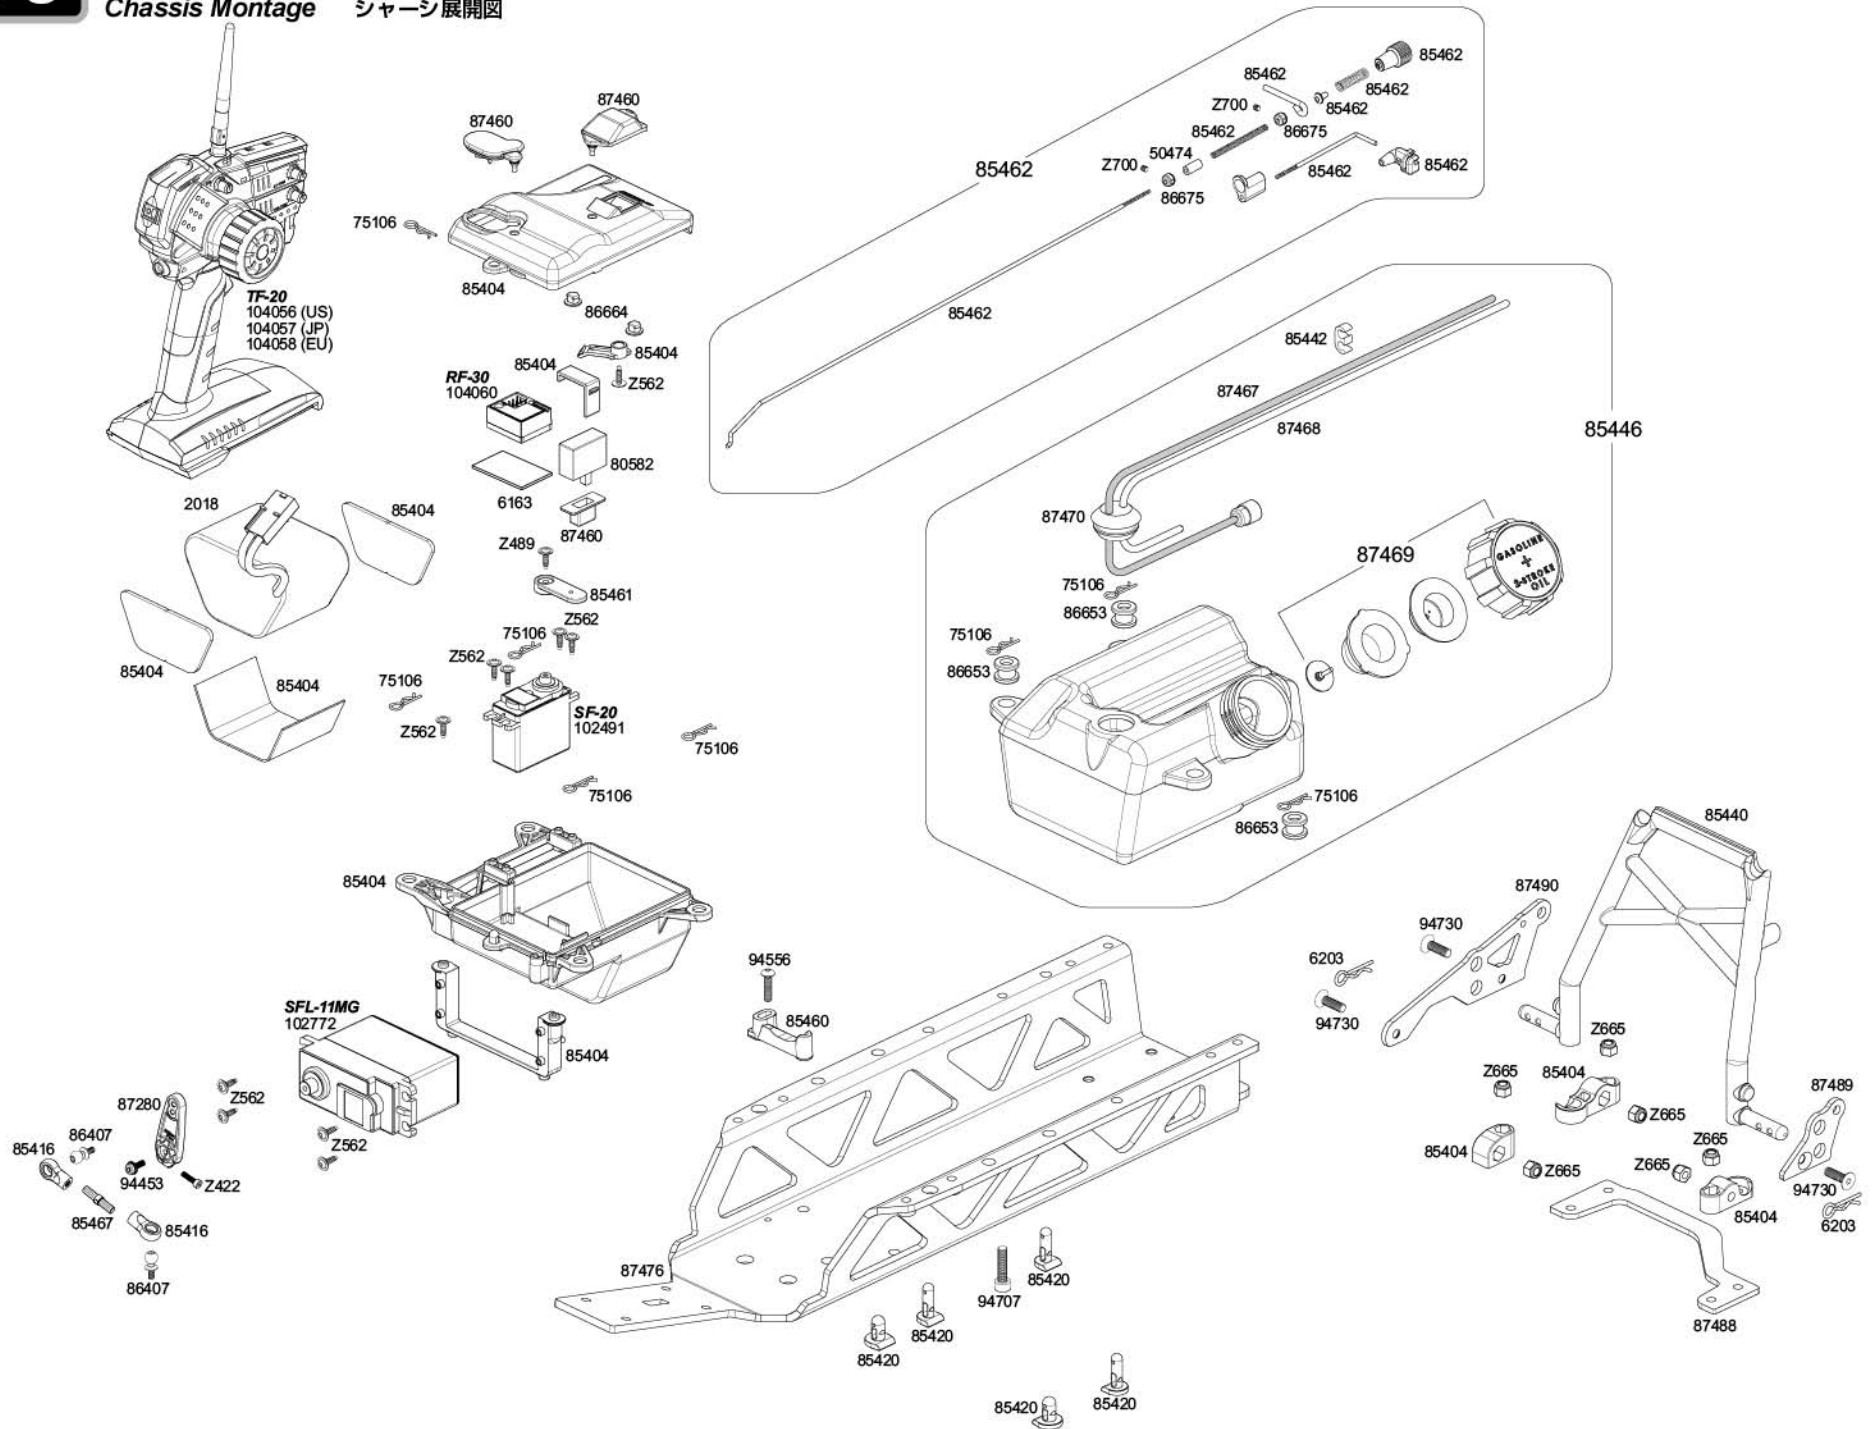

9-3

Chassis Assembly Montage du châssis Chassis Montage シャーシ展開図

08