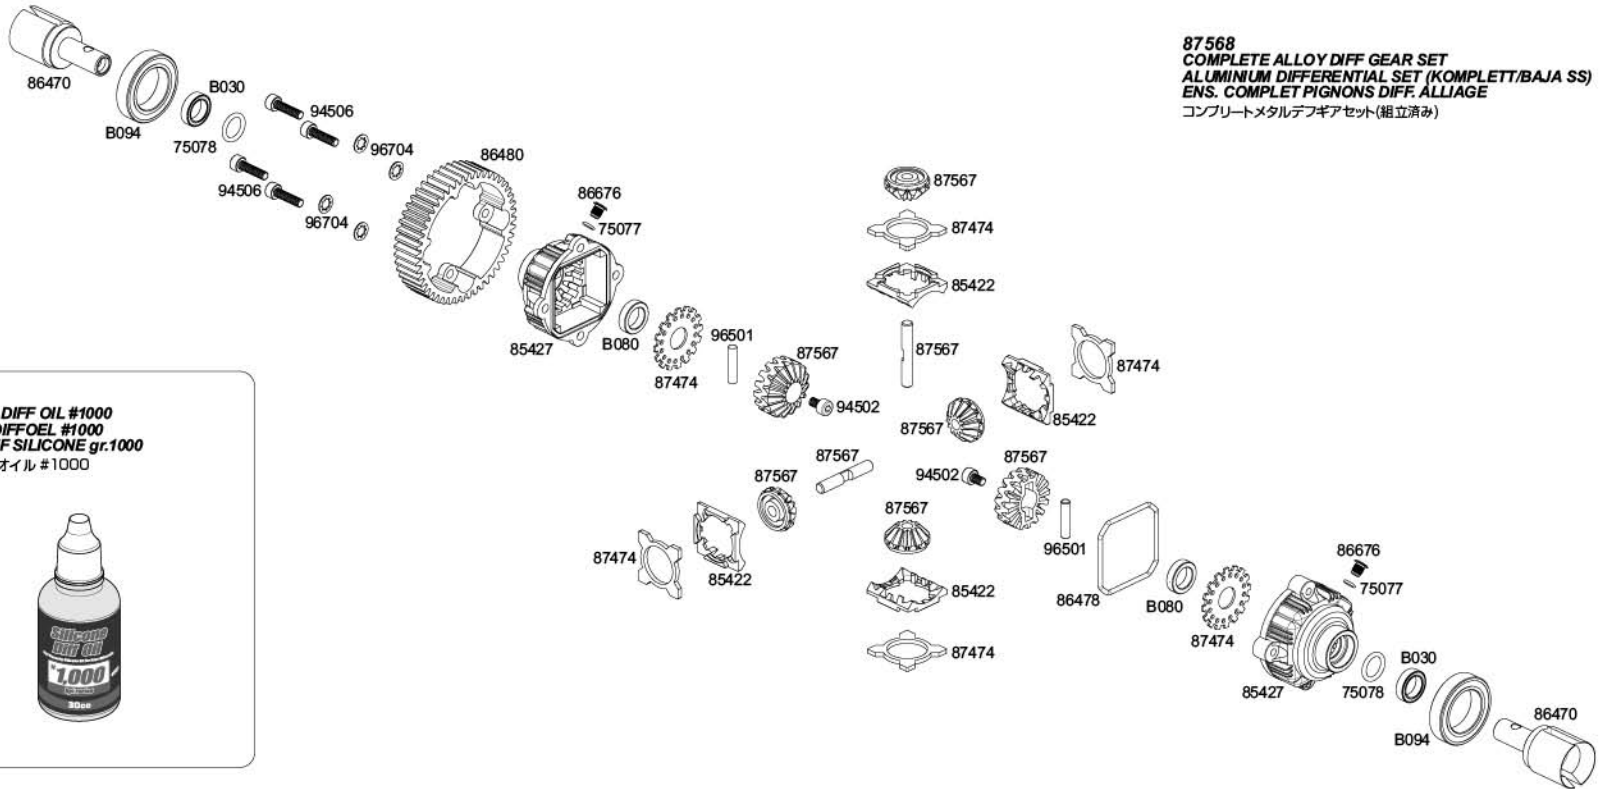

Z181
SILICONE DIFF OIL #1000
SILIKON DIFFOEL #1000
HUILE DIFF SILICONE gr.1000
シリコンデフオイル #1000

85427
ALLOY DIFFERENTIAL CASE SET
ALUMINIUM DIFFERENTIALGEHAEUSE SET
JEU BOITIER DE DIFFERENTIEL ALLIAGE
メタルデフケースセット

87474
DIFF WASHER SET
(for #85427 ALLOY DIFF CASE SET)
DIFF-SCHEIBEN SET
(FUER #85427 ALU-DIFF)
ENS. RONDELLES DIFF
(p REF.85427 ENS. BOIT. DIFF.)
デフワッシャーセット
(#85427メタルデフケースセット)

87567
BEVEL GEAR SET (for #85427 ALLOY DIFF CASE SET)
KEGELRAD SET (FUER #85427 ALU-DIFF)
ENS. PIGNONS CONIQUES
(p REF.85427 ENS BOIT DIFF)
ベベルギアセット
(#85427メタルデフケースセット)