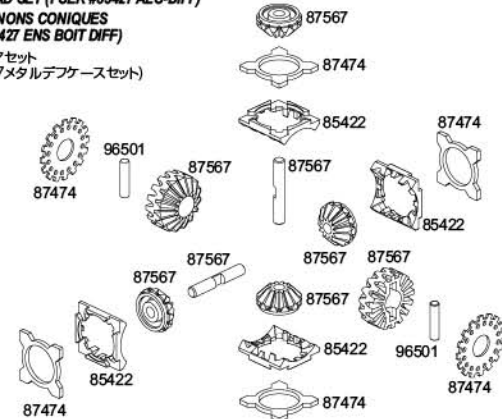

9-1 Chassis Assembly Montage du châssis
Chassis シャーシ展開図

78

9-3

Chassis Assembly Montage du châssis Chassis Montage シャーシ展開図

08

Z181
SILICONE DIFF OIL #1000
SILIKON DIFFOEL #1000
HUILE DIFF SILICONE gr.1000
シリコンデフオイル #1000

87567
BEVEL GEAR SET (for #85427 ALLOY DIFF CASE SET)
KEGELRAD SET (FUER #85427 ALU-DIFF)
ENS. PIGNONS CONIQUES
(p REF.85427 ENS BOIT DIFF)
ベベルギアセット
(#85427メタルデフケースセット)

87561

VVC/HD SHOCK SET (127-187mm/2pcs/6mm)
VVC/HD DAEMPFER SET (127-187mm/2St/6mm/BAJA SS)
ENS. AMORTISS. VVC/HD (127-187mm/2 p./6mm)
VVC/HD ショックセット(127-187mm/2pcs/6mm)