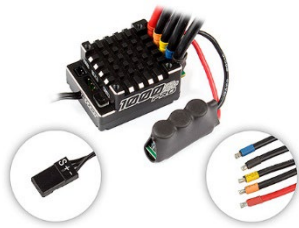

Already released: HOP-UP AND SUPPORT PARTS

UPC	Part No.	Description	MSRP	Web
784695007550	755	WolfPack LiPo 4500mAh 35C 11.1V	$111.99	$66.99
784695270336	27033	Blackbox 1000Z+ Pro Sensored ESC	$259.99	$154.99
784695272033	27203	Reedy 1416-C2L Dual AC/DC Competition Balance Charger	$313.99	$187.99
784695720107	72010	DR10 FT Servo Mount Set, aluminum	$9.99	$9.99
784695720114	72011	DR10 FT Rear Hub Set, blue aluminum	$40.99	$34.99
784695720145	72014	DR10 FT Arm Mount Set, aluminum	$42.99	$36.99
784695913929	91392	FT Aluminum Steering Set, blue	$24.99	$24.99

27033

21062 Bake Pkwy
Lake Forest CA 92630
www.AssociatedElectrics.com