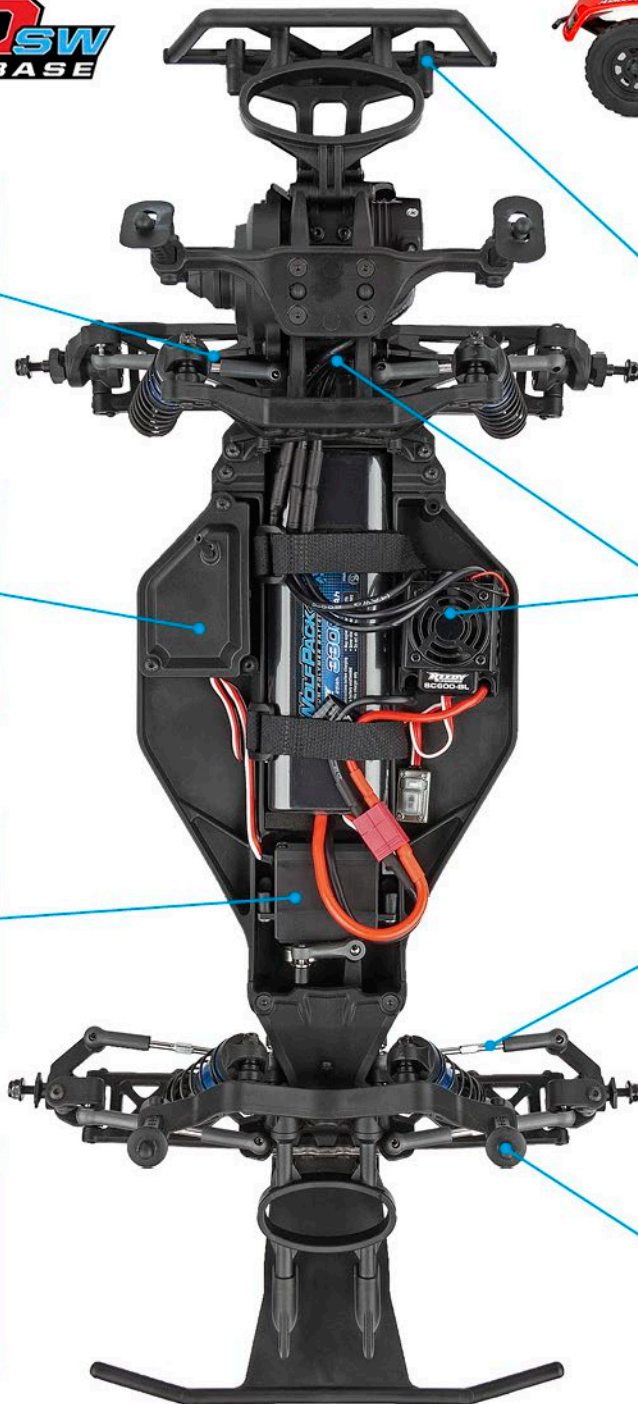

## PRO2 DK10SW SHORT WHEELBASE

65mm rear CVA drive shafts for reliability

Water-resistant enclosed receiver box

High-torque, metal-gear Reedy servo with spring-style servo saver

Lightweight street stock-inspired wheels wrapped with high-grip all-terrain tires

Impact-resistant front and rear bumpers

Equipped with Reedy SC600-BL brushless ESC with T-plug connector and Reedy 3300kV sensorless brushless motor

Rugged steel turnbuckles for adjustable camber and front toe-in

## MORE FEATURES

- Durable and lightweight aluminum top shaft
- Low center-of-gravity molded composite chassis with hook-and-loop battery straps that accommodate both NiMH and 2S and 3S LiPo battery packs with T-type connector
- Metric hardware throughout
- 22 precision rubber-sealed ball bearings
- Impact-absorbing front and rear bumpers
- Adjustable body mounts
- Rear CVA drive shafts for more reliability
- Aluminum 12mm big bore coil-over shock absorbers
- 2.6:1 ratio gearbox with heavy-duty sealed gear differential and externally adjustable slipper clutch
- Rugged steel turnbuckles for adjustable camber and front toe-in
- Adjustable suspension geometry
- Vertical ball ends for roll center adjustments, front and rear

## SPECIFICATIONS

Scale	1:10
Power	Electric
Length	492.4mm (19.38")
Width	252mm (9.92")
Weight	Varies
Wheelbase	277.8mm (10.94")
Transmission Ratio	2.6:1