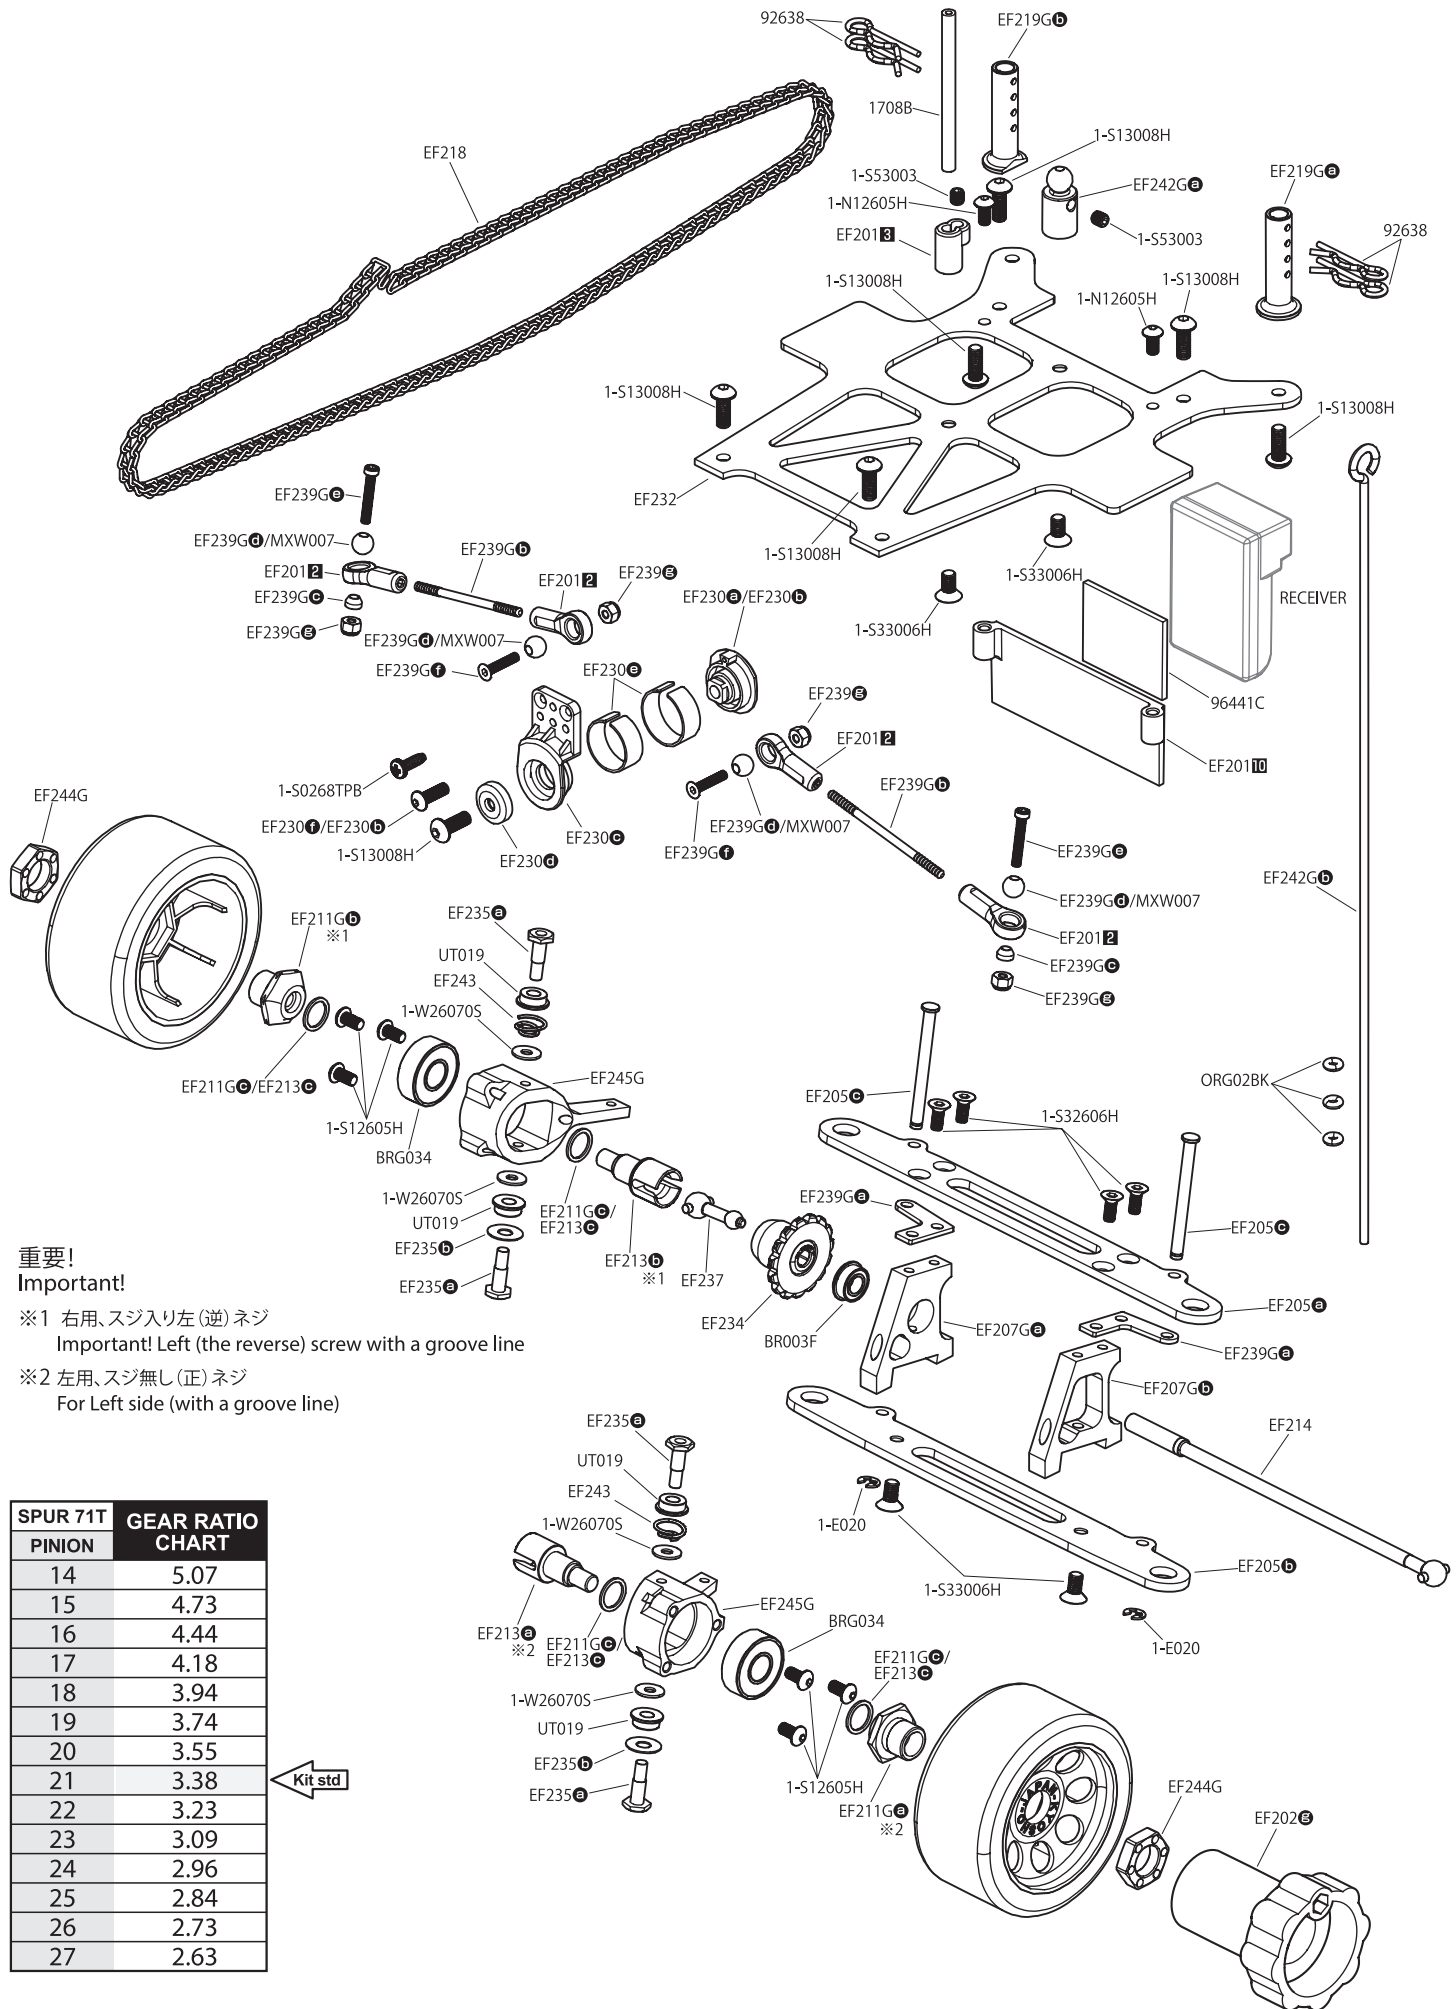

# Exploded View 分解図

**重要!**  
**Important!**

- ※1 右用、スジ入り左(逆)ネジ  
Important! Left (the reverse) screw with a groove line
- ※2 左用、スジ無し(正)ネジ  
For Left side (with a groove line)

SPUR 71T PINION	GEAR RATIO CHART
14	5.07
15	4.73
16	4.44
17	4.18
18	3.94
19	3.74
20	3.55
21	3.38
22	3.23
23	3.09
24	2.96
25	2.84
26	2.73
27	2.63

← Kit std