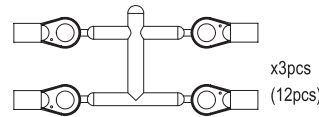

OTW124

リアショックスプリングセット (オプティマ)
Rear Shock Spring Set (OPTIMA)

OTW125

ユニバーサルスイングシャフト (2入/オプティマ)
Universal Swing Shaft (2pcs/OPTIMA)

92413

チタンアジャストロッド 38mm
Titanium Adjust Rod 38mm

92416

チタンアジャストロッド 50mm
Titanium Adjust Rod 50mm

LA43H / R

ボールエンド 5.8mm
5.8mm Ball End

SCW021

HD スリッパパッド (2入/スコロピオン2014)
HD Slipper Pad (2pcs/Scorpion 2014)

UM316C / UM336

スチールピニオンギヤ 1/48ピッチ
Steel Pinion Gear 1/48 Pitch

UM316C	16T	UM323C	23T	UM330	30T
UM317C	17T	UM324C	24T	UM331	31T
UM318C	18T	UM325C	25T	UM332	32T
UM319C	19T	UM326	26T	UM333	33T
UM320C	20T	UM327	27T	UM334	34T
UM321C	21T	UM328	28T	UM335	35T
UM322C	22T	UM329	29T	UM336	36T

Part No.	Description	Price (税抜き)
OTW125	Universal Swing Shaft (2pcs/Optima)	3800
92413	Titanium Adjust Rod 38mm	600
92416	Titanium Adjust Rod 50mm	700
LA43H	Ball End (5.8mm/Hard) (12pcs)	600
LA43R	5.8mm Ball End (Red / 12pcs)	300
SCW021	HD Slipper Pad (2pcs/Scorpion 2014)	600
UM316C	Steel Pinion Gear (16T) 1/48 Pitch	600
UM317C	Steel Pinion Gear (17T) 1/48 Pitch	600
UM318C	Steel Pinion Gear (18T) 1/48 Pitch	600
UM319C	Steel Pinion Gear (19T) 1/48 Pitch	600
UM320C	Steel Pinion Gear (20T) 1/48 Pitch	600
UM321C	Steel Pinion Gear (21T) 1/48 Pitch	600
UM322C	Steel Pinion Gear (22T) 1/48 Pitch	600
UM323C	Steel Pinion Gear (23T) 1/48 Pitch	600
UM324C	Steel Pinion Gear (24T) 1/48 Pitch	600
UM325C	Steel Pinion Gear (25T) 1/48 Pitch	600
UM326	Steel Pinion Gear (26T) 1/48 Pitch	600
UM327	Steel Pinion Gear (27T) 1/48 Pitch	600
UM328	Steel Pinion Gear (28T) 1/48 Pitch	600
UM329	Steel Pinion Gear (29T) 1/48 Pitch	600
UM330	Steel Pinion Gear (30T) 1/48 Pitch	600
UM331	Steel Pinion Gear (31T) 1/48 Pitch	600
UM332	Steel Pinion Gear (32T) 1/48 Pitch	600
UM333	Steel Pinion Gear (33T) 1/48 Pitch	600
UM334	Steel Pinion Gear (34T) 1/48 Pitch	600
UM335	Steel Pinion Gear (35T) 1/48 Pitch	600
UM336	Steel Pinion Gear (36T) 1/48 Pitch	600