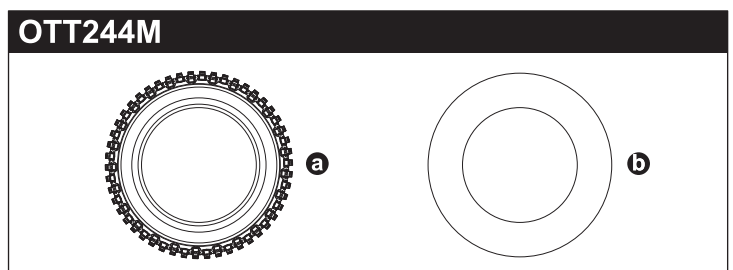

★ FOR JAPANESE MARKET ONLY.

★ 定価 (税抜き)

★ 定価 (税抜き)

TURBO OPTIMA Parts List

Part No.	Part Name	Quantity
OT228	Swing Shaft (OPTIMA)	2
OT229	Front Wheel Shaft (2pcs/OPTIMA)	2
OT230	Rear Wheel Shaft (2pcs/OPTIMA)	2
OT231	Wheel Hub Set (2pcs/OPTIMA)	2
OT232	Servo Saver Shaft (OPTIMA)	4
OT233	Flange Shaft 3x54mm (2pcs/OPTIMA)	2
OT234	Tie-Rod (OPTIMA)	2
OTW128	Front Shock (Gold/OPTIMA)	2
OTW129	Rear Shock (Gold/OPTIMA)	2