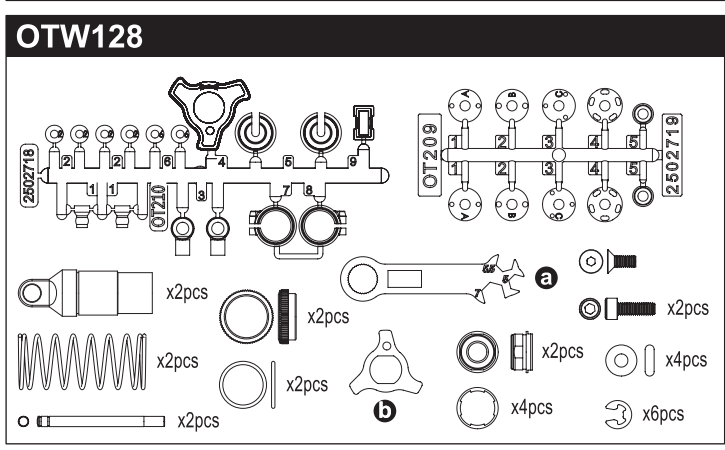

★ 定価 (税抜き)

TURBO OPTIMA Parts List

Part No.	Part Name	Quantity
OT206B	Chain Guide (OPTIMA)	1100
OT207B	Bumper (OPTIMA)	800
OT208	Diff Gear Case & Pulley (OPTIMA)	1400
OT209	Shock Piston (OPTIMA)	400
OT210BK	Shock Plastic Parts (Red/OPTIMA)	400
OT211	Knuckle Arm (OPTIMA)	900
OT212	King Pin Flange Pipe (OPTIMA)	400
OT213G	Front Under Guard (Gold/OPTIMA)	900
OT214G	Front Side Plate (Gold/2pcs/OPTIMA)	1200
OT215G	Rear Plate (Gold/OPTIMA)	2000

Part No.	Part Name	Quantity
OT216G	Motor Guard (Gold/OPTIMA)	1600
OT217G	Shock Stay (Gold/OPTIMA)	1500
OT218G	Front Plate (Gold/OPTIMA)	600
OT219G	Main Chassis (Gold/OPTIMA)	2600
OT220	Radio Plate (OPTIMA)	1500
OT221	Gear Set (OPTIMA)	900
OT222	Diff Inner Parts Set (OPTIMA)	1100
OT223	Diff Gasket (4pcs/OPTIMA)	300
OT224	Diff Shaft (2pcs/OPTIMA)	1000
OT225	Gear Shaft Set (OPTIMA)	1200
OT227	Belt (OPTIMA)	800

★ FOR JAPANESE MARKET ONLY.

★ 定価 (税抜き)

★ 定価 (税抜き)

TURBO OPTIMA Parts List

Part No.	Part Name	Quantity
OT228	Swing Shaft (OPTIMA)	2
OT229	Front Wheel Shaft (2pcs/OPTIMA)	2
OT230	Rear Wheel Shaft (2pcs/OPTIMA)	2
OT231	Wheel Hub Set (2pcs/OPTIMA)	2
OT232	Servo Saver Shaft (OPTIMA)	4
OT233	Flange Shaft 3x54mm (2pcs/OPTIMA)	2
OT234	Tie-Rod (OPTIMA)	2
OTW128	Front Shock (Gold/OPTIMA)	2
OTW129	Rear Shock (Gold/OPTIMA)	2

Part No.	Part Name	Quantity
OTW128-01	Front Shock Case (Gold/OPTIMA)	2000
OTW129-01	Rear Shock Case (Gold/OPTIMA)	2000
OTW130	Spring Adjuster (2pcs/Black)	600
OT239	Front Shock Shaft (2pcs/OPTIMA)	500
OT240	Rear Shock Shaft (2pcs/OPTIMA)	500
OT241	M2/2.6 Screw Set (OPTIMA)	1300
OT242	M3 Screw Set (OPTIMA)	600
OTW133G	Center Under Guard (Gold/OPTIMA)	1200
OTT244M	Block Tire 50x83x36mm Medium (OPTIMA)	1300
OTH245W	8 Hole Wheel 50mm (2pcs/White)	700