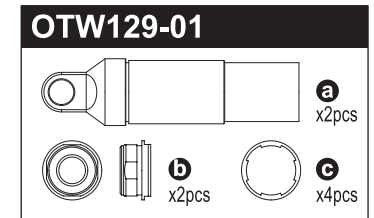

★ FOR JAPANESE MARKET ONLY.

★ 定価 (税抜き)

★ 定価 (税抜き)

TURBO OPTIMA Parts List

Part No.	Part Name	Quantity
OT228	Swing Shaft (OPTIMA)	2
OT229	Front Wheel Shaft (2pcs/OPTIMA)	2
OT230	Rear Wheel Shaft (2pcs/OPTIMA)	2
OT231	Wheel Hub Set (2pcs/OPTIMA)	2
OT232	Servo Saver Shaft (OPTIMA)	4
OT233	Flange Shaft 3x54mm (2pcs/OPTIMA)	2
OT234	Tie-Rod (OPTIMA)	2
OTW128	Front Shock (Gold/OPTIMA)	2
OTW129	Rear Shock (Gold/OPTIMA)	2