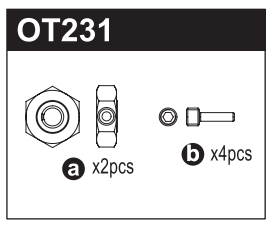

TURBO OPTIMA Parts List

Part No.	Part Name	Quantity
OT228	Swing Shaft (OPTIMA)	2
OT229	Front Wheel Shaft (2pcs/OPTIMA)	2
OT230	Rear Wheel Shaft (2pcs/OPTIMA)	2
OT231	Wheel Hub Set (2pcs/OPTIMA)	2
OT232	Servo Saver Shaft (OPTIMA)	4
OT233	Flange Shaft 3x54mm (2pcs/OPTIMA)	2
OT234	Tie-Rod (OPTIMA)	2
OTW128	Front Shock (Gold/OPTIMA)	2
OTW129	Rear Shock (Gold/OPTIMA)	2