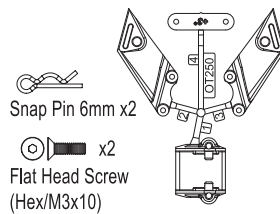

f
Washer M2.6x5x0.5 x4

g
Cap Screw (M2.6x8) x12

h
Cap Screw (M2.6x12) x1

i
Snap Pin 6mm x3

OT250

Snap Pin 6mm x2

Flat Head Screw (Hex/M3x10) x2

OT252GR / Y / W / OR / BK / R