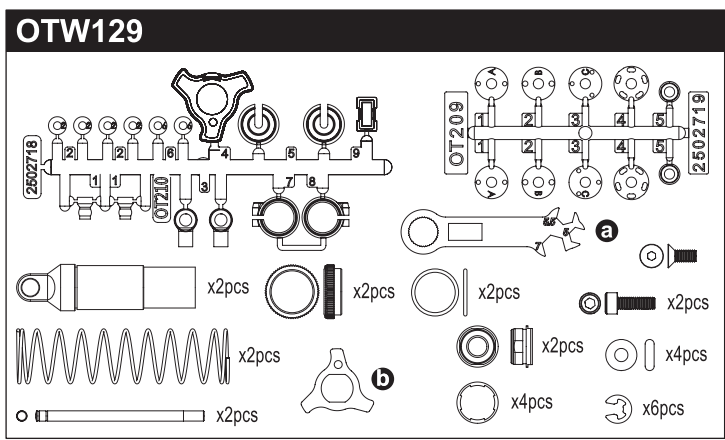

★ 定価 (税抜き)

TURBO OPTIMA Parts List

Part No.	Part Name	Quantity
OT206B	Chain Guide (OPTIMA)	1100
OT207B	Bumper (OPTIMA)	800
OT208	Diff Gear Case & Pulley (OPTIMA)	1400
OT209	Shock Piston (OPTIMA)	400
OT210BK	Shock Plastic Parts (Red/OPTIMA)	400
OT211	Knuckle Arm (OPTIMA)	900
OT212	King Pin Flange Pipe (OPTIMA)	400
OT213G	Front Under Guard (Gold/OPTIMA)	900
OT214G	Front Side Plate (Gold/2pcs/OPTIMA)	1200
OT215G	Rear Plate (Gold/OPTIMA)	2000

Part No.	Part Name	Quantity
OT216G	Motor Guard (Gold/OPTIMA)	1600
OT217G	Shock Stay (Gold/OPTIMA)	1500
OT218G	Front Plate (Gold/OPTIMA)	600
OT219G	Main Chassis (Gold/OPTIMA)	2600
OT220	Radio Plate (OPTIMA)	1500
OT221	Gear Set (OPTIMA)	900
OT222	Diff Inner Parts Set (OPTIMA)	1100
OT223	Diff Gasket (4pcs/OPTIMA)	300
OT224	Diff Shaft (2pcs/OPTIMA)	1000
OT225	Gear Shaft Set (OPTIMA)	1200
OT227	Belt (OPTIMA)	800

★ FOR JAPANESE MARKET ONLY.

★ 定価 (税抜き)

★ 定価 (税抜き)

TURBO OPTIMA Parts List

Part No.	Part Name	Quantity
OT228	Swing Shaft (OPTIMA)	2
OT229	Front Wheel Shaft (2pcs/OPTIMA)	2
OT230	Rear Wheel Shaft (2pcs/OPTIMA)	2
OT231	Wheel Hub Set (2pcs/OPTIMA)	2
OT232	Servo Saver Shaft (OPTIMA)	4
OT233	Flange Shaft 3x54mm (2pcs/OPTIMA)	2
OT234	Tie-Rod (OPTIMA)	2
OTW128	Front Shock (Gold/OPTIMA)	2
OTW129	Rear Shock (Gold/OPTIMA)	2

Part No.	Part Name	Quantity
OTW128-01	Front Shock Case (Gold/OPTIMA)	2000
OTW129-01	Rear Shock Case (Gold/OPTIMA)	2000
OTW130	Spring Adjuster (2pcs/Black)	600
OT239	Front Shock Shaft (2pcs/OPTIMA)	500
OT240	Rear Shock Shaft (2pcs/OPTIMA)	500
OT241	M2/2.6 Screw Set (OPTIMA)	1300
OT242	M3 Screw Set (OPTIMA)	600
OTW133G	Center Under Guard (Gold/OPTIMA)	1200
OTT244M	Block Tire 50x83x36mm Medium (OPTIMA)	1300
OTH245W	8 Hole Wheel 50mm (2pcs/White)	700