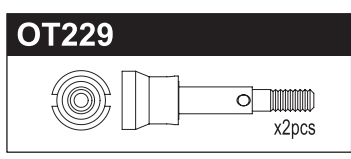

TURBO OPTIMA Parts List

Part No.	Part Name	Quantity
OT228	Swing Shaft (OPTIMA)	2
OT229	Front Wheel Shaft (2pcs/OPTIMA)	2
OT230	Rear Wheel Shaft (2pcs/OPTIMA)	2
OT231	Wheel Hub Set (2pcs/OPTIMA)	2
OT232	Servo Saver Shaft (OPTIMA)	4
OT233	Flange Shaft 3x54mm (2pcs/OPTIMA)	2
OT234	Tie-Rod (OPTIMA)	2
OTW128	Front Shock (Gold/OPTIMA)	2
OTW129	Rear Shock (Gold/OPTIMA)	2