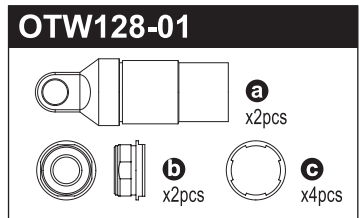

★ FOR JAPANESE MARKET ONLY.

★ 定価 (税抜き)

★ 定価 (税抜き)

TURBO OPTIMA Parts List

Part No.	Part Name	Quantity
OT228	Swing Shaft (OPTIMA)	2
OT229	Front Wheel Shaft (2pcs/OPTIMA)	2
OT230	Rear Wheel Shaft (2pcs/OPTIMA)	2
OT231	Wheel Hub Set (2pcs/OPTIMA)	2
OT232	Servo Saver Shaft (OPTIMA)	4
OT233	Flange Shaft 3x54mm (2pcs/OPTIMA)	2
OT234	Tie-Rod (OPTIMA)	2
OTW128	Front Shock (Gold/OPTIMA)	2
OTW129	Rear Shock (Gold/OPTIMA)	2