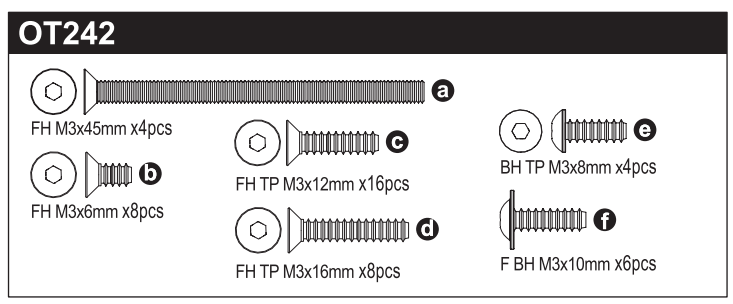

★ FOR JAPANESE MARKET ONLY.

★ 定価 (税抜き)

★ 定価 (税抜き)

TURBO OPTIMA Parts List

Part No.	Part Name	Quantity
OT228	Swing Shaft (OPTIMA)	2
OT229	Front Wheel Shaft (2pcs/OPTIMA)	2
OT230	Rear Wheel Shaft (2pcs/OPTIMA)	2
OT231	Wheel Hub Set (2pcs/OPTIMA)	2
OT232	Servo Saver Shaft (OPTIMA)	4
OT233	Flange Shaft 3x54mm (2pcs/OPTIMA)	2
OT234	Tie-Rod (OPTIMA)	2
OTW128	Front Shock (Gold/OPTIMA)	2
OTW129	Rear Shock (Gold/OPTIMA)	2