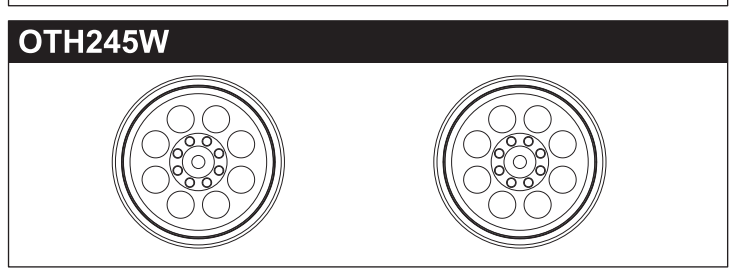

★ FOR JAPANESE MARKET ONLY.

★ 定価 (税抜き)

★ 定価 (税抜き)

TURBO OPTIMA Parts List

Part No.	Part Name	Quantity
OT228	Swing Shaft (OPTIMA)	2
OT229	Front Wheel Shaft (2pcs/OPTIMA)	2
OT230	Rear Wheel Shaft (2pcs/OPTIMA)	2
OT231	Wheel Hub Set (2pcs/OPTIMA)	2
OT232	Servo Saver Shaft (OPTIMA)	4
OT233	Flange Shaft 3x54mm (2pcs/OPTIMA)	2
OT234	Tie-Rod (OPTIMA)	2
OTW128	Front Shock (Gold/OPTIMA)	2
OTW129	Rear Shock (Gold/OPTIMA)	2