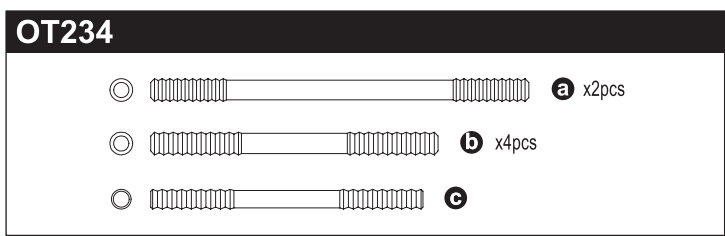

TURBO OPTIMA Parts List

Part No.	Part Name	Quantity
OT228	Swing Shaft (OPTIMA)	2
OT229	Front Wheel Shaft (2pcs/OPTIMA)	2
OT230	Rear Wheel Shaft (2pcs/OPTIMA)	2
OT231	Wheel Hub Set (2pcs/OPTIMA)	2
OT232	Servo Saver Shaft (OPTIMA)	4
OT233	Flange Shaft 3x54mm (2pcs/OPTIMA)	2
OT234	Tie-Rod (OPTIMA)	2
OTW128	Front Shock (Gold/OPTIMA)	2
OTW129	Rear Shock (Gold/OPTIMA)	2