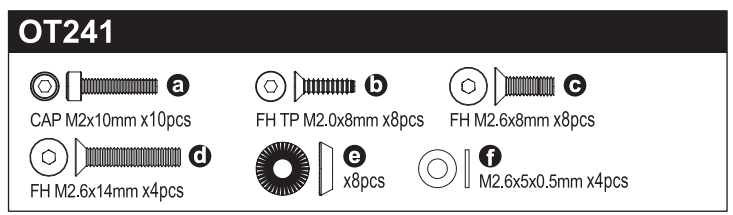

★ FOR JAPANESE MARKET ONLY.

★ 定価 (税抜き)

★ 定価 (税抜き)

TURBO OPTIMA Parts List

Part No.	Part Name	Quantity
OT228	Swing Shaft (OPTIMA)	2
OT229	Front Wheel Shaft (2pcs/OPTIMA)	2
OT230	Rear Wheel Shaft (2pcs/OPTIMA)	2
OT231	Wheel Hub Set (2pcs/OPTIMA)	2
OT232	Servo Saver Shaft (OPTIMA)	4
OT233	Flange Shaft 3x54mm (2pcs/OPTIMA)	2
OT234	Tie-Rod (OPTIMA)	2
OTW128	Front Shock (Gold/OPTIMA)	2
OTW129	Rear Shock (Gold/OPTIMA)	2