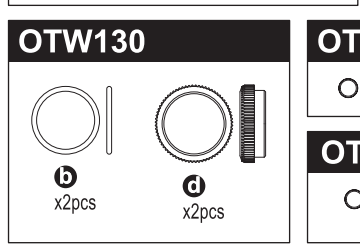

★ FOR JAPANESE MARKET ONLY.

★ 定価 (税抜き)

★ 定価 (税抜き)

TURBO OPTIMA Parts List

Part No.	Part Name	Quantity
OT228	Swing Shaft (OPTIMA)	2
OT229	Front Wheel Shaft (2pcs/OPTIMA)	2
OT230	Rear Wheel Shaft (2pcs/OPTIMA)	2
OT231	Wheel Hub Set (2pcs/OPTIMA)	2
OT232	Servo Saver Shaft (OPTIMA)	4
OT233	Flange Shaft 3x54mm (2pcs/OPTIMA)	2
OT234	Tie-Rod (OPTIMA)	2
OTW128	Front Shock (Gold/OPTIMA)	2
OTW129	Rear Shock (Gold/OPTIMA)	2