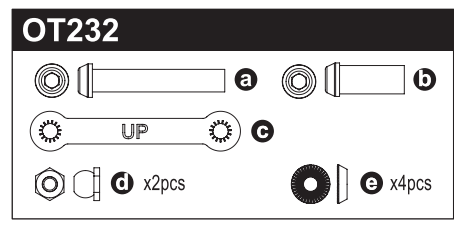

TURBO OPTIMA Parts List

Part No.	Part Name	Quantity
OT228	Swing Shaft (OPTIMA)	2
OT229	Front Wheel Shaft (2pcs/OPTIMA)	2
OT230	Rear Wheel Shaft (2pcs/OPTIMA)	2
OT231	Wheel Hub Set (2pcs/OPTIMA)	2
OT232	Servo Saver Shaft (OPTIMA)	4
OT233	Flange Shaft 3x54mm (2pcs/OPTIMA)	2
OT234	Tie-Rod (OPTIMA)	2
OTW128	Front Shock (Gold/OPTIMA)	2
OTW129	Rear Shock (Gold/OPTIMA)	2