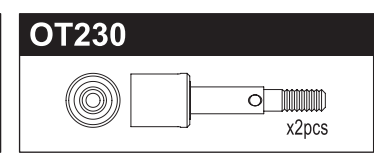

TURBO OPTIMA Parts List

Part No.	Part Name	Quantity
OT228	Swing Shaft (OPTIMA)	2
OT229	Front Wheel Shaft (2pcs/OPTIMA)	2
OT230	Rear Wheel Shaft (2pcs/OPTIMA)	2
OT231	Wheel Hub Set (2pcs/OPTIMA)	2
OT232	Servo Saver Shaft (OPTIMA)	4
OT233	Flange Shaft 3x54mm (2pcs/OPTIMA)	2
OT234	Tie-Rod (OPTIMA)	2
OTW128	Front Shock (Gold/OPTIMA)	2
OTW129	Rear Shock (Gold/OPTIMA)	2