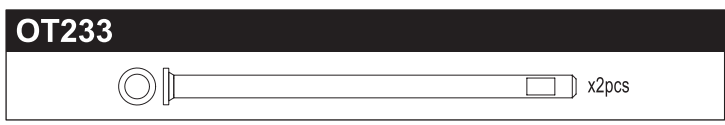

TURBO OPTIMA Parts List

Part No.	Part Name	Quantity
OT228	Swing Shaft (OPTIMA)	2
OT229	Front Wheel Shaft (2pcs/OPTIMA)	2
OT230	Rear Wheel Shaft (2pcs/OPTIMA)	2
OT231	Wheel Hub Set (2pcs/OPTIMA)	2
OT232	Servo Saver Shaft (OPTIMA)	4
OT233	Flange Shaft 3x54mm (2pcs/OPTIMA)	2
OT234	Tie-Rod (OPTIMA)	2
OTW128	Front Shock (Gold/OPTIMA)	2
OTW129	Rear Shock (Gold/OPTIMA)	2