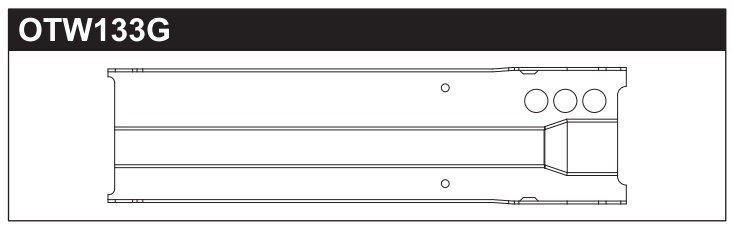

★ FOR JAPANESE MARKET ONLY.

★ 定価 (税抜き)

★ 定価 (税抜き)

TURBO OPTIMA Parts List

Part No.	Part Name	Quantity
OT228	Swing Shaft (OPTIMA)	2
OT229	Front Wheel Shaft (2pcs/OPTIMA)	2
OT230	Rear Wheel Shaft (2pcs/OPTIMA)	2
OT231	Wheel Hub Set (2pcs/OPTIMA)	2
OT232	Servo Saver Shaft (OPTIMA)	4
OT233	Flange Shaft 3x54mm (2pcs/OPTIMA)	2
OT234	Tie-Rod (OPTIMA)	2
OTW128	Front Shock (Gold/OPTIMA)	2
OTW129	Rear Shock (Gold/OPTIMA)	2