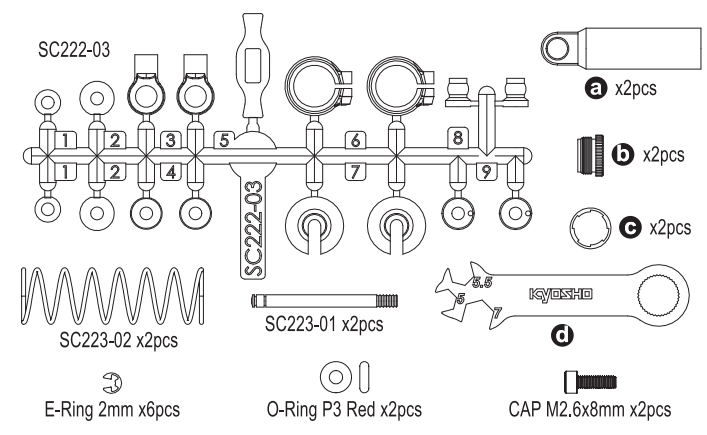

SC223R (Red)