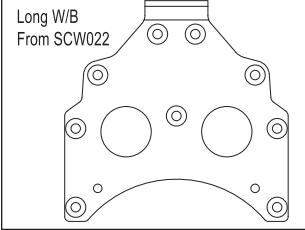

SC253

SC254

SC255

SC256

SC257

SC258

SCB004

Part No.	Description	Price (¥)
SC253	Rear Sus. Plate W/B 273mm (Turbo Scorpion)	880
SC254	Gear Box Mount W/B 273mm (Turbo Scorpion)	770
SC255	Top Plate (Turbo Scorpion)	550
SC256	Hard Rear Sus. Post (Turbo Scorpion)	1320
SC257	Wide Front Arm Shaft (Turbo Scorpion)	550
SC258	Tie-Rod (Turbo Scorpion)	495
SCB004	Clear Body Set (Tomahawk)	3740