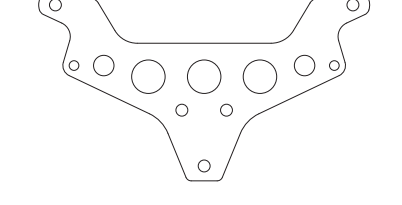

SC252

For HG Shock

Part No.	Description	Price (¥)
SC219BK	Radio Box Set (Black/Scorpion 2014)	1540
SC219R	Radio Box Set (Red/Scorpion 2014)	1540
SC219W	Radio Box Set (White/Turbo Scorpion)	1540
SC222R	Front Shock Set (Red/Tomahawk)	2200
SC223R	Rear Shock Set (Red/Tomahawk)	2420
SC224R	Wing (Red/Scorpion 2014)	440
SC224WB	Wing (White/Turbo Scorpion)	550
SC251	Front Shock Stay (Turbo Scorpion)	440
SC252	Rear Shock Stay (Turbo Scorpion)	550