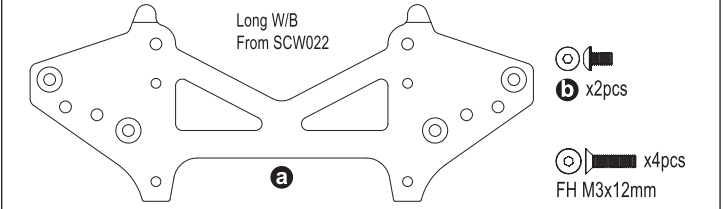

SC253

SC254

SC255

SC256

SC257

SC258

SCB004

Part No.	Description	Price (¥)
SC253	Rear Sus. Plate W/B 273mm (Turbo Scorpion)	880
SC254	Gear Box Mount W/B 273mm (Turbo Scorpion)	770
SC255	Top Plate (Turbo Scorpion)	550
SC256	Hard Rear Sus. Post (Turbo Scorpion)	1320
SC257	Wide Front Arm Shaft (Turbo Scorpion)	550
SC258	Tie-Rod (Turbo Scorpion)	495
SCB004	Clear Body Set (Tomahawk)	3740