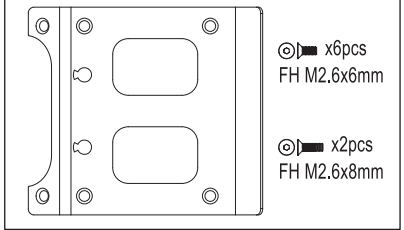

SC253

SC254

SC255

SC256

SC257

SC258

SCB004

Part No.	Description	Price (¥)
SC253	Rear Sus. Plate W/B 273mm (Turbo Scorpion)	880
SC254	Gear Box Mount W/B 273mm (Turbo Scorpion)	770
SC255	Top Plate (Turbo Scorpion)	550
SC256	Hard Rear Sus. Post (Turbo Scorpion)	1320
SC257	Wide Front Arm Shaft (Turbo Scorpion)	550
SC258	Tie-Rod (Turbo Scorpion)	495
SCB004	Clear Body Set (Tomahawk)	3740