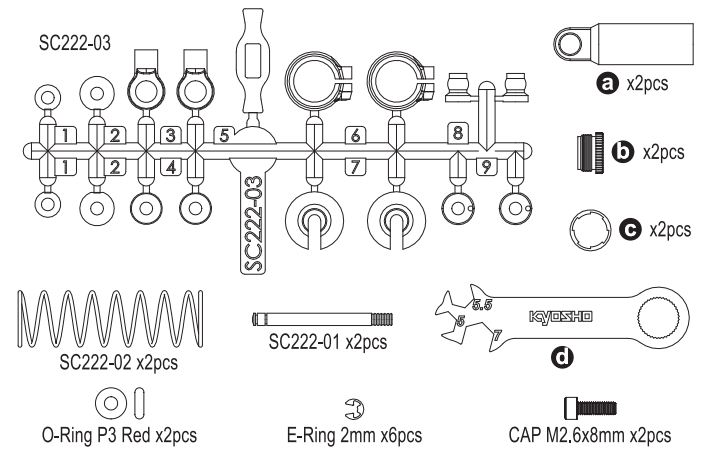

SC222R (Red)