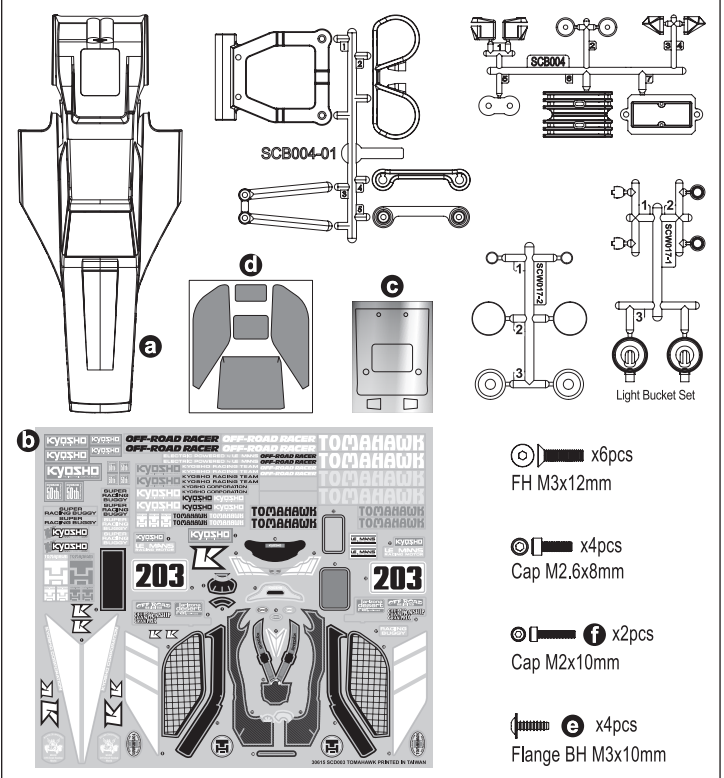

SC253

SC254

SC255

SC256

SC257

SC258

SCB004

Part No.	Description	Price (¥)
SC253	Rear Sus. Plate W/B 273mm (Turbo Scorpion)	880
SC254	Gear Box Mount W/B 273mm (Turbo Scorpion)	770
SC255	Top Plate (Turbo Scorpion)	550
SC256	Hard Rear Sus. Post (Turbo Scorpion)	1320
SC257	Wide Front Arm Shaft (Turbo Scorpion)	550
SC258	Tie-Rod (Turbo Scorpion)	495
SCB004	Clear Body Set (Tomahawk)	3740